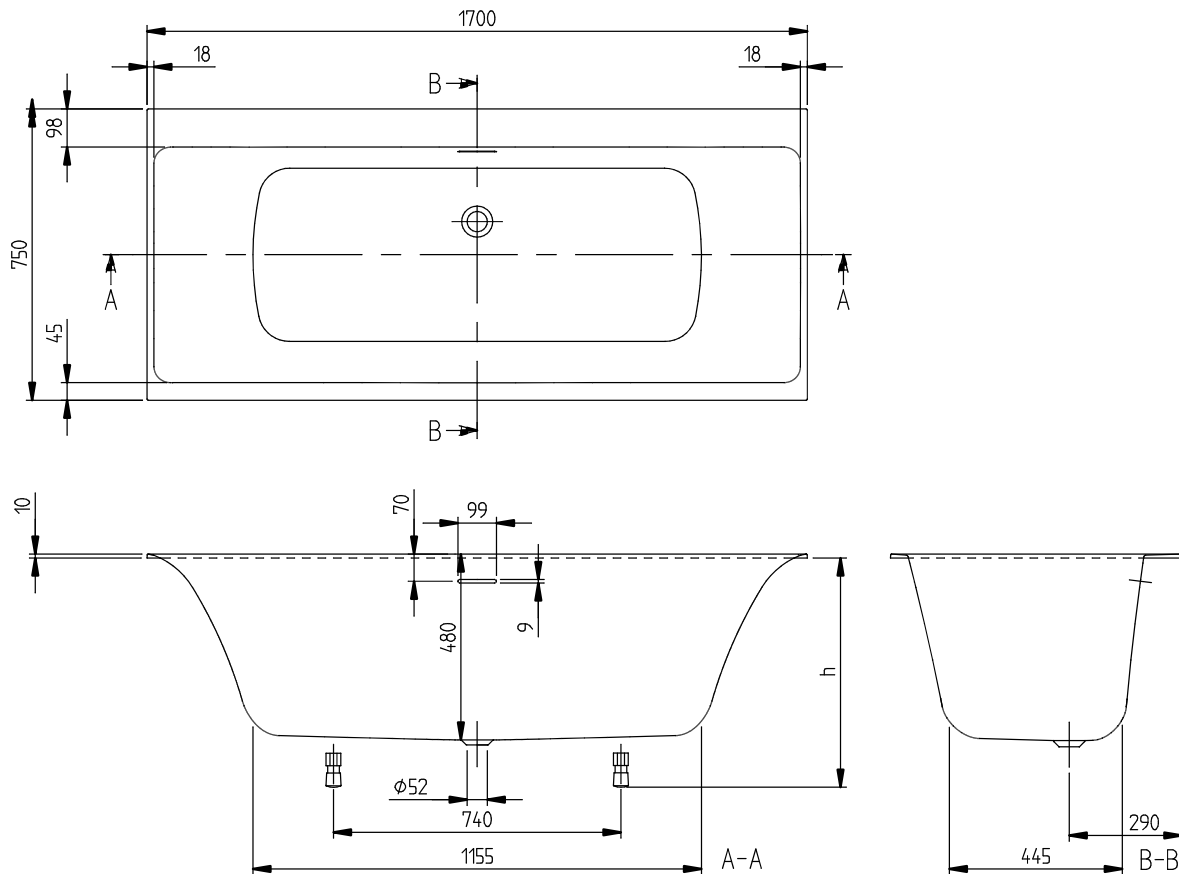

INDOOR HOT TUBS SUBWAY 3.0

PRODUCT INFORMATION

1. POSITION

Article number	UHC170SBW2A2V01
Article title	Villeroy & Boch Subway 3.0 Rectangular bath, with whirlpool system Hydropool Comfort (HC), 1700 x 750 mm, White Alpin
Product designation	Hydropool Comfort (HC)
Collection	Subway 3.0
Assembly / Assembly type	built-in installation
Scope of delivery	1 x bath incl. whirlpool system
Length in mm	1700
Width in mm	750
Height in mm	625
Installation height	Whirlpool system: 645 - 680 mm
Interior depth	480
Weight in kg	45,00
Outlet / outlet	central outlet
Function	with rim-mounted control
Material	Quaryl®
Colour name	White Alpin
With feet/base	Yes
With panel	No
Other material	Outlet cover: Plastic Overflow: Plastic
Other surfaces	Outlet cover: glossy, Overflow: glossy
With bath support	No
Operating mode	Mains-operated
Energy detection	, This light contains built-in LEDs. The LEDs in the light cannot be replaced.
Lighting	2x LED
Power of lamp	2 x LED / 0.75 W - 2.8 W
Light colour (designation & colour temperature)	1000 K - 10000 K
Degree of protection	IP X5
Water content	258
Capacity incl. 1 pers	183
Number of people	2
For handle mounting	Yes
Seat unit	2
Information on technical position	Technical parts 2
Technical position	Technical parts 2

EAN number	4062373889152
Number of jets in the sides	18

COLOUR

COLOUR DESIGNATION

White Alpin

TECHNICAL DRAWINGS

UHC170SBW2A2V01

SUBWAY 3.0 1700x750 UBQ170SBW2D V01/ 14-09-2020	 Villeroy & Boch 1748
--	--