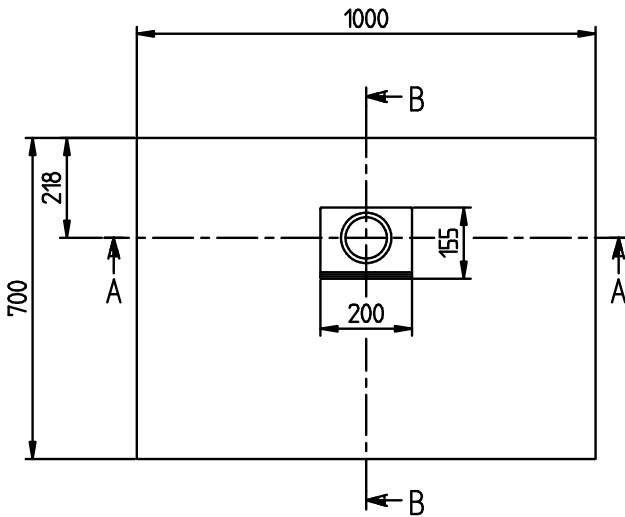

SHOWER TRAY SQUARO INFINITY

PRODUCT INFORMATION

1. POSITION

Article number	UDQ1070SQI2IV-RW
Article title	Villeroy & Boch Squaro Infinity Rectangular shower tray, 1000 x 700 x 40 mm, Stone White
Product designation	Rectangular shower tray
Collection	Squaro Infinity
Assembly / Assembly type	Surface-mounted, flush-fitting installation
Assembly instructions	Quaryl shower trays can be cut to size on site in accordance with the installation instructions; see pro.villeroy-boch for a detailed video.
Drainage rate in l/min	48
Scope of delivery	1 x rectangular shower tray , 1 x outlet cover in matching matt colour with chrome-plated strip
Ordering information	Supplied without support frame / base. With cut shower trays, we recommend the use of a composite seal in accordance with ETAG 022 on the floor structure below the shower tray in order to prevent any moisture from penetrating the floor structure.
Length in mm	1000
Width in mm	700
Height in mm	40
Interior depth	15
Weight in kg	20,60
Material	Quaryl®
Colour name	Stone White
With feet/base	No
Other material	Outlet cover: Acrylic
Other surfaces	Outlet cover: matt
With bath support	No
Anti-slip class	Anti-slip class C
EAN number	4051202851392

COLOUR

COLOUR DESIGNATION

Stone White

TECHNICAL DRAWINGS

UDQ1070SQI2IV-RW

SQUARO INFINITY 1000x700 UDQ1070SQI2I V02 / 14-05-2020	 Villeroy & Boch 1748	B-B
---	---	-----