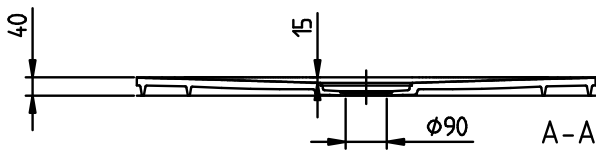

SHOWER TRAY SQUARO INFINITY

PRODUCT INFORMATION

1. POSITION

Article number	UDQ1070SQI2IV-RW
Article title	Villeroy & Boch Squaro Infinity Rectangular shower tray, 1000 x 700 x 40 mm, Stone White
Product designation	Rectangular shower tray
Collection	Squaro Infinity
Assembly / Assembly type	Surface-mounted, flush-fitting installation
Assembly instructions	Quaryl shower trays can be cut to size on site in accordance with the installation instructions; see pro.villeroy-boch for a detailed video.
Drainage rate in l/min	48
Scope of delivery	1 x rectangular shower tray , 1 x outlet cover in matching matt colour with chrome-plated strip
Ordering information	Supplied without support frame / base. With cut shower trays, we recommend the use of a composite seal in accordance with ETAG 022 on the floor structure below the shower tray in order to prevent any moisture from penetrating the floor structure.
Length in mm	1000
Width in mm	700
Height in mm	40
Interior depth	15
Weight in kg	20,60
Material	Quaryl®
Colour name	Stone White
With feet/base	No
Other material	Outlet cover: Acrylic
Other surfaces	Outlet cover: matt
With bath support	No
Anti-slip class	Anti-slip class C
EAN number	4051202851392

COLOUR

COLOUR DESIGNATION

Stone White

TECHNICAL DRAWINGS

UDQ1070SQI2IV-RW

SQUARO INFINITY 1000x700 UDQ1070SQI2I V02 / 14-05-2020	 Villeroy & Boch 1748	B-B
---	---	-----