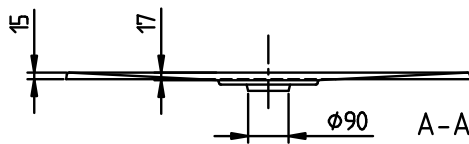

SHOWER TRAY ARCHITECTURA

PRODUCT INFORMATION

1. POSITION

Article number	UDA9090ARA115V-01
Article title	Villeroy & Boch Architectura Square shower tray, 900 x 900 x 15 mm, White Alpin
Product designation	Square shower tray
Collection	Architectura
Assembly / Assembly type	Surface-mounted, Corner installation flush-fitting installation Installation on a base
Assembly instructions	With MetalRim and an edge height of 15mm, we recommend the use of a composite seal in accordance with ETAG 022 on the floor structure below the shower tray in order to prevent any moisture from penetrating the floor structure., The installation height of the shower tray can be reduced by 30 mm if the Viega outlet fitting art. no. 634 100 is used. Please note: this outlet fitting does not conform to EN 274.
Drainage rate in l/min	53
Scope of delivery	1 x square shower tray , 1 x outlet cover in White Alpine (01), for matt colours, outlet cover in matching matt colours.
Ordering information	Supplied without support frame / base.
Length in mm	900
Width in mm	900
Height in mm	15
Interior depth	17
Weight in kg	11,00
Material	Acrylic
Colour name	White Alpin
With feet/base	No
Other material	Outlet cover: Acrylic
Other surfaces	Outlet cover: glossy
With bath support	No
Anti-slip class	Anti-slip class A
EAN number	4051202286323

COLOUR

COLOUR DESIGNATION

White Alpin

TECHNICAL DRAWINGS

UDA9090ARA115V-01

ARCHITECTURA METAL
RIM 900x9000
UDA9090ARA115

V02 / 31-03-2021

Villeroy & Boch
1748