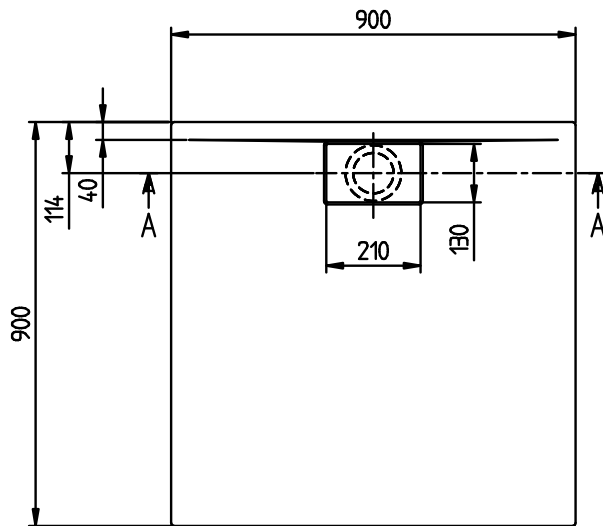

SHOWER TRAY ARCHITECTURA

PRODUCT INFORMATION

1. POSITION

Article number	UDA9090ARA115V-01
Article title	Villeroy & Boch Architectura Square shower tray, 900 x 900 x 15 mm, White Alpin
Product designation	Square shower tray
Collection	Architectura
Assembly / Assembly type	Surface-mounted, Corner installation flush-fitting installation Installation on a base
Assembly instructions	With MetalRim and an edge height of 15mm, we recommend the use of a composite seal in accordance with ETAG 022 on the floor structure below the shower tray in order to prevent any moisture from penetrating the floor structure., The installation height of the shower tray can be reduced by 30 mm if the Viega outlet fitting art. no. 634 100 is used. Please note: this outlet fitting does not conform to EN 274.
Drainage rate in l/min	53
Scope of delivery	1 x square shower tray , 1 x outlet cover in White Alpine (01), for matt colours, outlet cover in matching matt colours.
Ordering information	Supplied without support frame / base.
Length in mm	900
Width in mm	900
Height in mm	15
Interior depth	17
Weight in kg	11,00
Material	Acrylic
Colour name	White Alpin
With feet/base	No
Other material	Outlet cover: Acrylic
Other surfaces	Outlet cover: glossy
With bath support	No
Anti-slip class	Anti-slip class A
EAN number	4051202286323

COLOUR

COLOUR DESIGNATION

White Alpin

TECHNICAL DRAWINGS

UDA9090ARA115V-01

ARCHITECTURA METAL
RIM 900x9000
UDA9090ARA115

V02 / 31-03-2021

Villeroy & Boch
1748