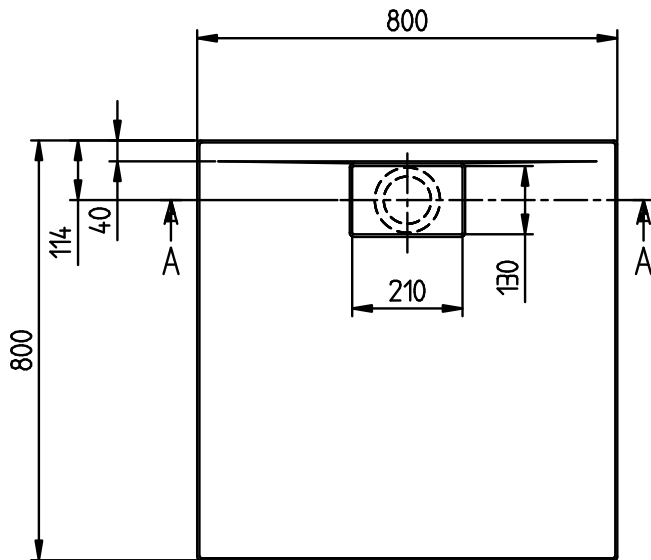

## SHOWER TRAY ARCHITECTURA

#### 1. POSITION

<b>Article number</b>	<b>UDA8080ARA148V-01</b>
Article title	Villeroy & Boch Architectura Square shower tray, 800 x 800 x 48 mm, White Alpin
Product designation	Square shower tray
Collection	Architectura
Assembly / Assembly type	Surface-mounted, Corner installation flush-fitting installation  Installation on a base
Assembly instructions	The installation height of the shower tray can be reduced by 30 mm if the Viega outlet fitting art. no. 634 100 is used. Please note: this outlet fitting does not conform to EN 274.
Drainage rate in l/min	53
Scope of delivery	1 x square shower tray , 1 x outlet cover in White Alpine (01), for matt colours, outlet cover in matching matt colours.
Ordering information	Supplied without support frame / base.
Length in mm	800
Width in mm	800
Height in mm	48
Interior depth	15
Weight in kg	12,00
Material	Acrylic
Colour name	White Alpin
With feet/base	No
Other material	Outlet cover: Acrylic
Other surfaces	Outlet cover: glossy
With bath support	No
Anti-slip class	Anti-slip class A
EAN number	4051202286644

COLOUR

COLOUR DESIGNATION

White Alpin

TECHNICAL DRAWINGS

UDA8080ARA148V-01

ARCHITECTURA METAL RIM 800x800 UDA8080ARA148 V02 / 31-03-2021	 <b>Villeroy &amp; Boch</b> 1748
--	---