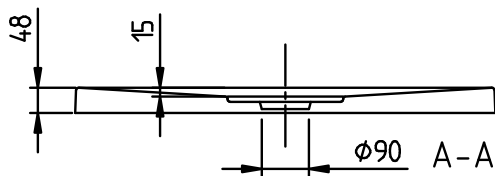

#### 1. POSITION

<b>Article number</b>	<b>UDA8080ARA148V-01</b>
Article title	Villeroy & Boch Architectura Square shower tray, 800 x 800 x 48 mm, White Alpin
Product designation	Square shower tray
Collection	Architectura
Assembly / Assembly type	Surface-mounted, Corner installation flush-fitting installation  Installation on a base
Assembly instructions	The installation height of the shower tray can be reduced by 30 mm if the Viega outlet fitting art. no. 634 100 is used. Please note: this outlet fitting does not conform to EN 274.
Drainage rate in l/min	53
Scope of delivery	1 x square shower tray , 1 x outlet cover in White Alpine (01), for matt colours, outlet cover in matching matt colours.
Ordering information	Supplied without support frame / base.
Length in mm	800
Width in mm	800
Height in mm	48
Interior depth	15
Weight in kg	12,00
Material	Acrylic
Colour name	White Alpin
With feet/base	No
Other material	Outlet cover: Acrylic
Other surfaces	Outlet cover: glossy
With bath support	No
Anti-slip class	Anti-slip class A
EAN number	4051202286644

COLOUR

COLOUR DESIGNATION

White Alpin

TECHNICAL DRAWINGS

UDA8080ARA148V-01

ARCHITECTURA METAL RIM 800x800 UDA8080ARA148 V02 / 31-03-2021	 <b>Villeroy &amp; Boch</b> 1748
--	---