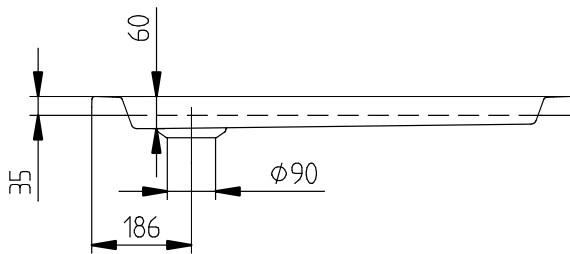

SHOWER TRAY O.NOVO

PRODUCT INFORMATION

1. POSITION

Article number	UDA0906DEN1V-01
Article title	Villeroy & Boch O.novo Square shower tray, 900 x 900 x 60 mm, White Alpin
Product designation	Square shower tray
Collection	O.novo
Assembly / Assembly type	Surface-mounted, Corner installation flush-fitting installation Installation on a base
Assembly instructions	The installation height of the shower tray can be reduced by 30 mm if the Viega outlet fitting art. no. 634 100 is used. Please note: this outlet fitting does not conform to EN 274.
Drainage rate in l/min	51
Scope of delivery	1 x square shower tray
Ordering information	Supplied without support frame / base.
Length in mm	900
Width in mm	900
Height in mm	60
Interior depth	60
Weight in kg	10,50
Material	Acrylic
Colour name	White Alpin
With feet/base	No
With bath support	No
Anti-slip class	Anti-slip class A
EAN number	4047289833413

COLOUR

COLOUR DESIGNATION

White Alpin

TECHNICAL DRAWINGS

UDA0906DEN1V-01

O.NOVO
900x900
UDA0906DEN1
V02 / 31-03-2021

Villeroy & Boch
1748