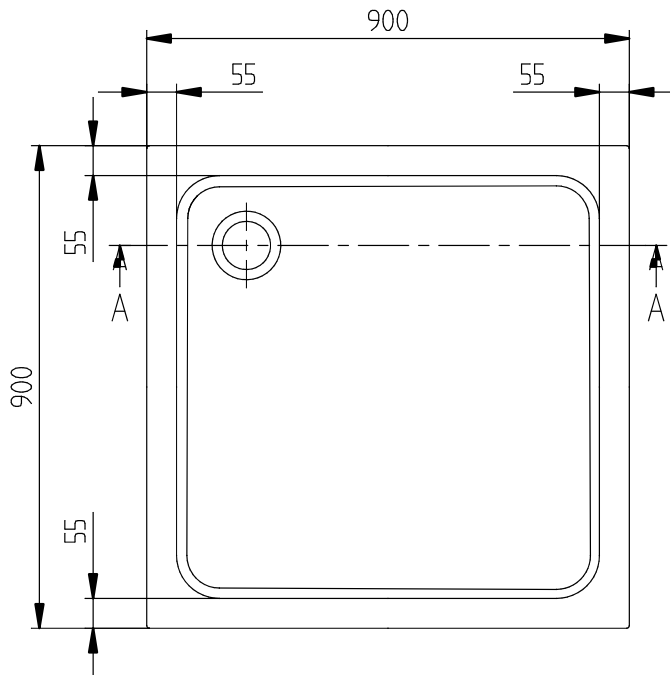

SHOWER TRAY O.NOVO

PRODUCT INFORMATION

1. POSITION

Article number	UDA0906DEN1V-01
Article title	Villeroy & Boch O.novo Square shower tray, 900 x 900 x 60 mm, White Alpin
Product designation	Square shower tray
Collection	O.novo
Assembly / Assembly type	Surface-mounted, Corner installation flush-fitting installation Installation on a base
Assembly instructions	The installation height of the shower tray can be reduced by 30 mm if the Viega outlet fitting art. no. 634 100 is used. Please note: this outlet fitting does not conform to EN 274.
Drainage rate in l/min	51
Scope of delivery	1 x square shower tray
Ordering information	Supplied without support frame / base.
Length in mm	900
Width in mm	900
Height in mm	60
Interior depth	60
Weight in kg	10,50
Material	Acrylic
Colour name	White Alpin
With feet/base	No
With bath support	No
Anti-slip class	Anti-slip class A
EAN number	4047289833413

COLOUR

COLOUR DESIGNATION

White Alpin

TECHNICAL DRAWINGS

UDA0906DEN1V-01

O.NOVO
900x900
UDA0906DEN1
V02 / 31-03-2021

Villeroy & Boch
1748