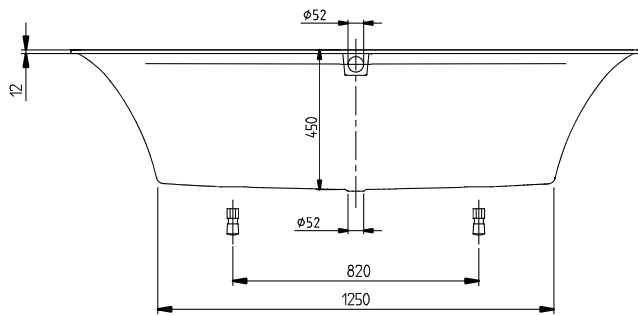

TECHNICAL DRAWINGS

UBQ190SQE2DV-01

SQUARO EDGE 12 1900x900 UBQ190SQE2 V02/20-04-2020	 Villeroy & Boch 1748