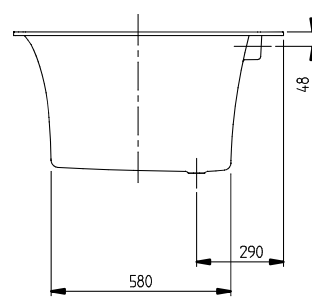

#### 1. POSITION

<b>Article number</b>	<b>UBQ190SQE2DV-01</b>
Article title	Villeroy & Boch Squaro Edge 12 Rectangular bath, 1900 x 900 mm, White Alpin
Product designation	Rectangular bath
Collection	Squaro Edge 12
Assembly / Assembly type	built-in installation
Scope of delivery	1 x rectangular bath , 2 x bath support frame (self-adhesive), adjustable from 130 - 180 mm 1 x extended outlet and overflow (chrome-plated and white)
Length in mm	1900
Width in mm	900
Height in mm	475
Installation height	<ul style="list-style-type: none"> <li>• Bath: 595 - 645 mm</li> <li>• Profibox 2.0 without system: 585 - 585 mm</li> </ul>
Interior depth	450
Weight in kg	54,50
Outlet / outlet	central outlet
Material	Quaryl®
Colour name	White Alpin
With feet/base	Yes
With panel	No
Other material	<ul style="list-style-type: none"> <li>• Waste/overflow combination: Plastic</li> <li>• Plastic Outlet cover: Plastic</li> <li>• Plastic</li> </ul>
Other surfaces	Waste/overflow combination: glossy, glossy, Outlet cover: glossy glossy
With overflow	Yes
With bath support	No
Water content	315
Capacity incl. 1 pers	240
Number of people	2
For handle mounting	Yes
Anti-slip class	Anti-slip class A
Following systems are available	<ul style="list-style-type: none"> <li>• [AC] Airpools</li> <li>• [AE] Airpools</li> </ul>

## COLOUR

### COLOUR DESIGNATION

White Alpin

TECHNICAL DRAWINGS

UBQ190SQE2DV-01

SQUARO EDGE 12 1900x900 UBQ190SQE2 V02/20-04-2020	 <b>Villeroy &amp; Boch</b> 1748
--	---