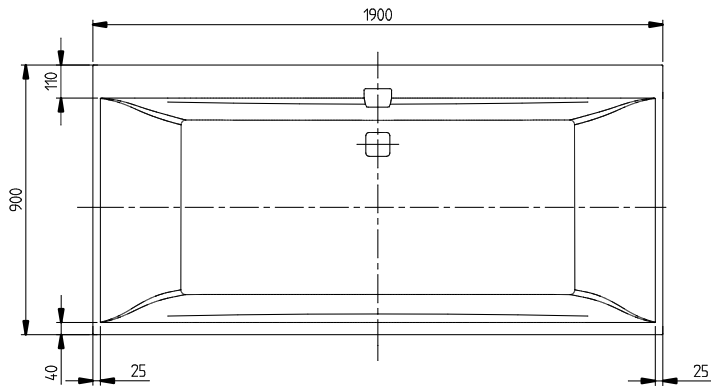

#### 1. POSITION

<b>Article number</b>	<b>UBQ190SQE2DV-01</b>
Article title	Villeroy & Boch Squaro Edge 12 Rectangular bath, 1900 x 900 mm, White Alpin
Product designation	Rectangular bath
Collection	Squaro Edge 12
Assembly / Assembly type	built-in installation
Scope of delivery	1 x rectangular bath , 2 x bath support frame (self-adhesive), adjustable from 130 - 180 mm 1 x extended outlet and overflow (chrome-plated and white)
Length in mm	1900
Width in mm	900
Height in mm	475
Installation height	<ul style="list-style-type: none"> <li>• Bath: 595 - 645 mm</li> <li>• Profibox 2.0 without system: 585 - 585 mm</li> </ul>
Interior depth	450
Weight in kg	54,50
Outlet / outlet	central outlet
Material	Quaryl®
Colour name	White Alpin
With feet/base	Yes
With panel	No
Other material	<ul style="list-style-type: none"> <li>• Waste/overflow combination: Plastic</li> <li>• Plastic Outlet cover: Plastic</li> <li>• Plastic</li> </ul>
Other surfaces	Waste/overflow combination: glossy, glossy, Outlet cover: glossy glossy
With overflow	Yes
With bath support	No
Water content	315
Capacity incl. 1 pers	240
Number of people	2
For handle mounting	Yes
Anti-slip class	Anti-slip class A
Following systems are available	<ul style="list-style-type: none"> <li>• [AC] Airpools</li> <li>• [AE] Airpools</li> </ul>

### COLOUR DESIGNATION

White Alpin

TECHNICAL DRAWINGS

UBQ190SQE2DV-01

SQUARO EDGE 12 1900x900 UBQ190SQE2 V02/20-04-2020	 <b>Villeroy &amp; Boch</b> 1748
--	---