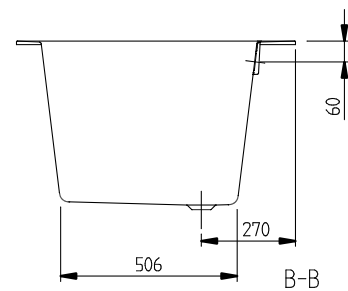

BATHS OBERON 2.0

PRODUCT INFORMATION

1. POSITION

Article number	UBQ180OBR2DV-01
Article title	Villeroy & Boch Oberon 2.0 Rectangular bath, 1800 x 800 mm, White Alpin
Product designation	Rectangular bath
Collection	Oberon 2.0
Assembly / Assembly type	built-in installation
Scope of delivery	1 x rectangular bath , 1 x extended outlet and overflow (chrome-plated and white) 2 x bath support frame (self-adhesive), adjustable from 130 - 180 mm
Length in mm	1800
Width in mm	800
Height in mm	485
Installation height	<ul style="list-style-type: none"> • Bath: 605 - 645 mm • Profibox 2.0 without system: 625 - 625 mm
Interior depth	470
Weight in kg	45,20
Outlet / outlet	central outlet
Material	Quaryl®
Colour name	White Alpin
With feet/base	Yes
With panel	No
Other material	<ul style="list-style-type: none"> • Waste/overflow combination: Plastic • Plastic Outlet cover: Plastic • Plastic
Other surfaces	Waste/overflow combination: glossy, glossy, Outlet cover: glossy glossy
With overflow	Yes
With bath support	No
Water content	265
Capacity incl. 1 pers	190
Number of people	2
For handle mounting	Yes
Anti-slip class	Anti-slip class A
Following systems are available	<ul style="list-style-type: none"> • [AC] Airpools • [AE] Airpools

COLOUR

COLOUR DESIGNATION

White Alpin

TECHNICAL DRAWINGS

UBQ180OBR2DV-01

OBERON 2.0 1800 x800 UBQ180 OBR2	 Villeroy & Boch 1748
V02/ 25-02-2020	