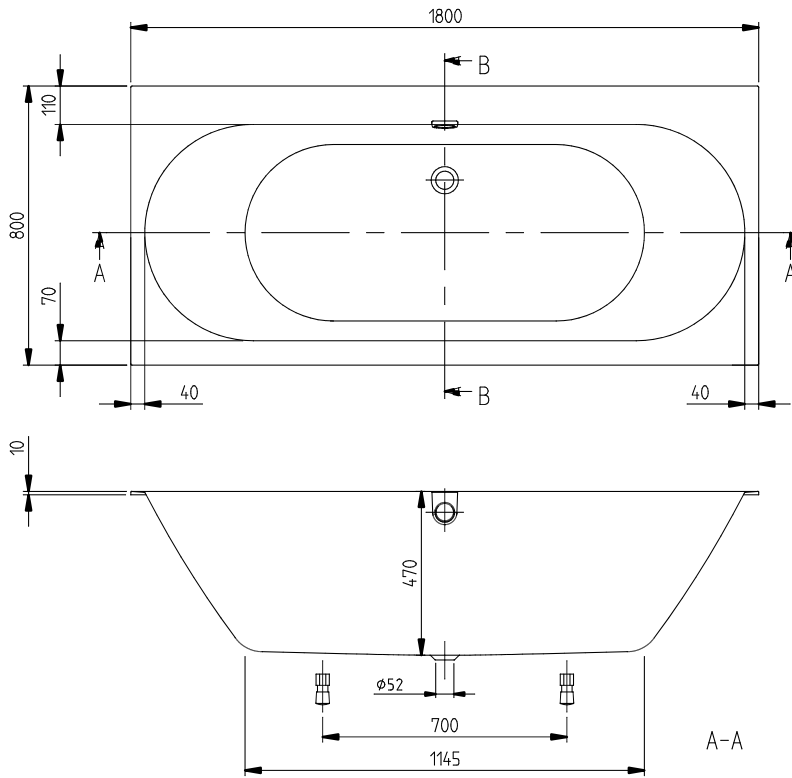

BATHS OBERON 2.0

PRODUCT INFORMATION

1. POSITION

Article number	UBQ180OBR2DV-01
Article title	Villeroy & Boch Oberon 2.0 Rectangular bath, 1800 x 800 mm, White Alpin
Product designation	Rectangular bath
Collection	Oberon 2.0
Assembly / Assembly type	built-in installation
Scope of delivery	1 x rectangular bath , 1 x extended outlet and overflow (chrome-plated and white) 2 x bath support frame (self-adhesive), adjustable from 130 - 180 mm
Length in mm	1800
Width in mm	800
Height in mm	485
Installation height	<ul style="list-style-type: none"> • Bath: 605 - 645 mm • Profibox 2.0 without system: 625 - 625 mm
Interior depth	470
Weight in kg	45,20
Outlet / outlet	central outlet
Material	Quaryl®
Colour name	White Alpin
With feet/base	Yes
With panel	No
Other material	<ul style="list-style-type: none"> • Waste/overflow combination: Plastic • Plastic Outlet cover: Plastic • Plastic
Other surfaces	Waste/overflow combination: glossy, glossy, Outlet cover: glossy glossy
With overflow	Yes
With bath support	No
Water content	265
Capacity incl. 1 pers	190
Number of people	2
For handle mounting	Yes
Anti-slip class	Anti-slip class A
Following systems are available	<ul style="list-style-type: none"> • [AC] Airpools • [AE] Airpools

COLOUR

COLOUR DESIGNATION

White Alpin

TECHNICAL DRAWINGS

UBQ180OBR2DV-01

OBERON 2.0 1800 x800 UBQ180 OBR2	 Villeroy & Boch 1748
V02/ 25-02-2020	