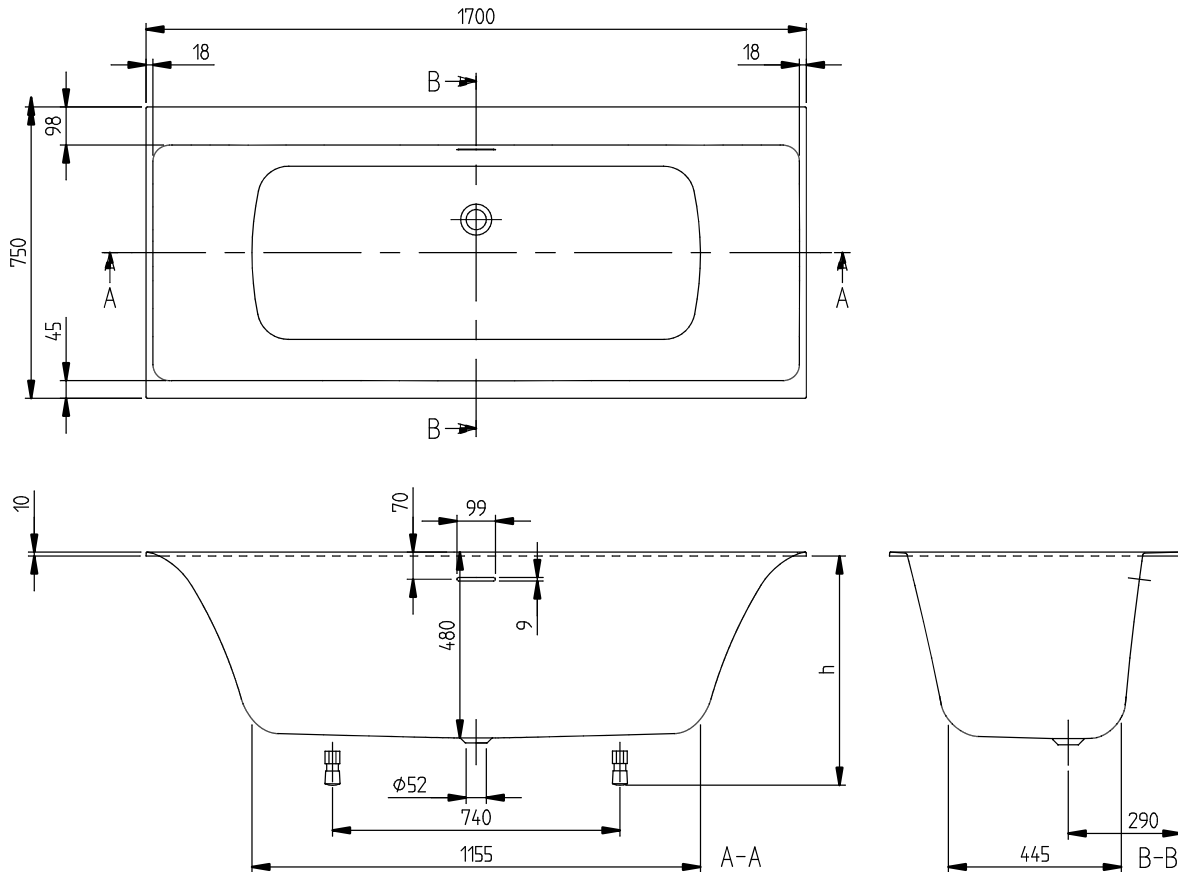

TECHNICAL DRAWINGS

UBQ170SBW2DV-01

SUBWAY 3.0 1700x750 UBQ170SBW2D V01/ 14-09-2020	Villeroy & Boch 1748