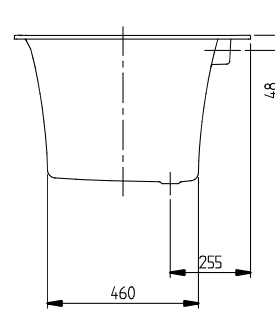

#### 1. POSITION

<b>Article number</b>	<b>UBQ160SQE2DV-01</b>
Article title	Villeroy & Boch Squaro Edge 12 Rectangular bath, 1600 x 750 mm, White Alpin
Product designation	Rectangular bath
Collection	Squaro Edge 12
Assembly / Assembly type	built-in installation
Scope of delivery	1 x rectangular bath , 2 x bath support frame (self-adhesive), adjustable from 130 - 180 mm 1 x extended outlet and overflow (chrome-plated and white)
Length in mm	1600
Width in mm	750
Height in mm	475
Installation height	<ul style="list-style-type: none"> <li>• Bath: 595 - 645 mm</li> <li>• Profibox 2.0 without system: 585 - 585 mm</li> </ul>
Interior depth	450
Weight in kg	41,10
Outlet / outlet	central outlet
Material	Quaryl®
Colour name	White Alpin
With feet/base	Yes
With panel	No
Other material	<ul style="list-style-type: none"> <li>• Waste/overflow combination: Plastic</li> <li>• Plastic Outlet cover: Plastic</li> <li>• Plastic</li> </ul>
Other surfaces	Waste/overflow combination: glossy, glossy, Outlet cover: glossy glossy
With overflow	Yes
With bath support	No
Water content	235
Capacity incl. 1 pers	160
Number of people	2
For handle mounting	Yes
Anti-slip class	Anti-slip class A
Following systems are available	<ul style="list-style-type: none"> <li>• [AC] Airpools</li> <li>• [AE] Airpools</li> </ul>

## COLOUR

### COLOUR DESIGNATION

White Alpin

TECHNICAL DRAWINGS

UBQ160SQE2DV-01

<p>SQUARO EDGE 1 2 1600x750 UBQ160SQE2 V02/ 20-04-2020</p>	 <p>Villeroy &amp; Boch 1748</p>
--	--