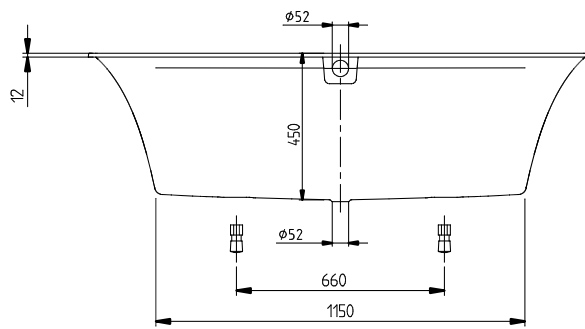

TECHNICAL DRAWINGS

UBQ160SQE2DV-01

SQUARO EDGE 1 2 1600x750 UBQ160SQE2 V02/ 20-04-2020	 Villeroy & Boch 1748