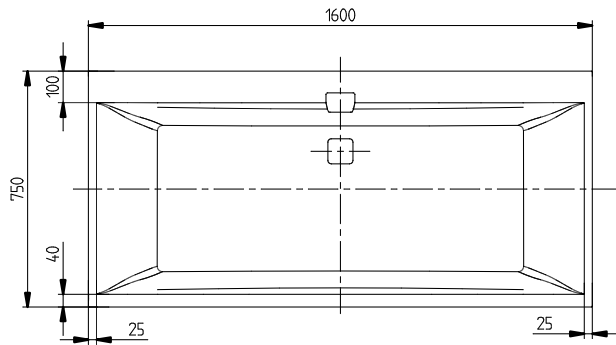

TECHNICAL DRAWINGS

UBQ160SQE2DV-01

SQUARO EDGE 1 2 1600x750 UBQ160SQE2 V02/ 20-04-2020	 Villeroy & Boch 1748