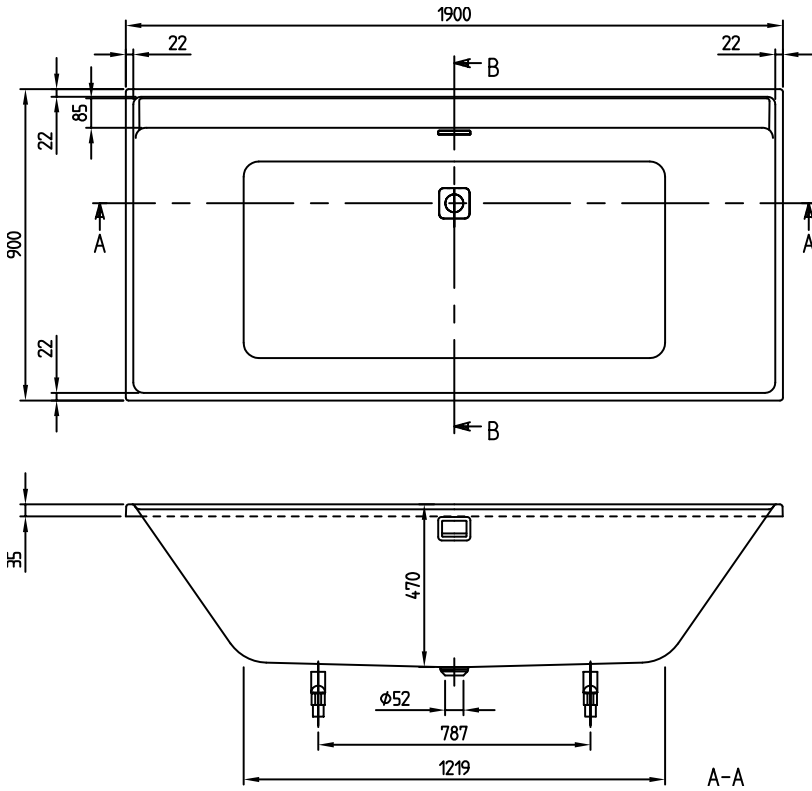

BATHS COLLARO

PRODUCT INFORMATION

1. POSITION

Article number	UBA199COR2TV-RW
Article title	Villeroy & Boch Collaro Rectangular bath, 1900 x 900 mm, Stone White
Product designation	Rectangular bath
Collection	Collaro
Assembly / Assembly type	built-in installation
Assembly instructions	Central positioning of the tap fitting is not possible.
Scope of delivery	1 x rectangular bath , 1 x matching outlet and overflow
Ordering information	Set of bath feet is not supplied as standard.
Length in mm	1900
Width in mm	900
Height in mm	470
Installation height	<ul style="list-style-type: none"> • Bath: 580 - 622 mm • Profibox 2.0 without system: 585 mm
Interior depth	470
Weight in kg	26,00
Outlet / outlet	central outlet
Material	Acrylic
Colour name	Stone White
With feet/base	No
With panel	No
Other material	Waste/overflow combination: Plastic Outlet cover: Plastic
Other surfaces	Waste/overflow combination: matt, Outlet cover: matt
With overflow	Yes
With bath support	No
Water content	362
Capacity incl. 1 pers	287
Number of people	2
For handle mounting	Yes
Anti-slip class	Anti-slip class A
Following systems are available	<ul style="list-style-type: none"> • [AC] Airpools • [AE] Airpools • [AP] Specialpools • [CC] Combipools • [CE] Combipools

- [HC] Hydropools
- [HE] Hydropools

Seat unit	2
Technical information	No tap holes are possible of the bathtub.
EAN number	4065467206309

COLOUR

COLOUR DESIGNATION

Stone White

UBA199COR2TV-RW

UBA199COR2DV
COLLARO

Villeroy & Boch
1748

- This drawing is for information only.
- Dimensions on the actual product can deviate from this drawing.
- Claims about wrong dimensions on product or drawing will not be accepted.