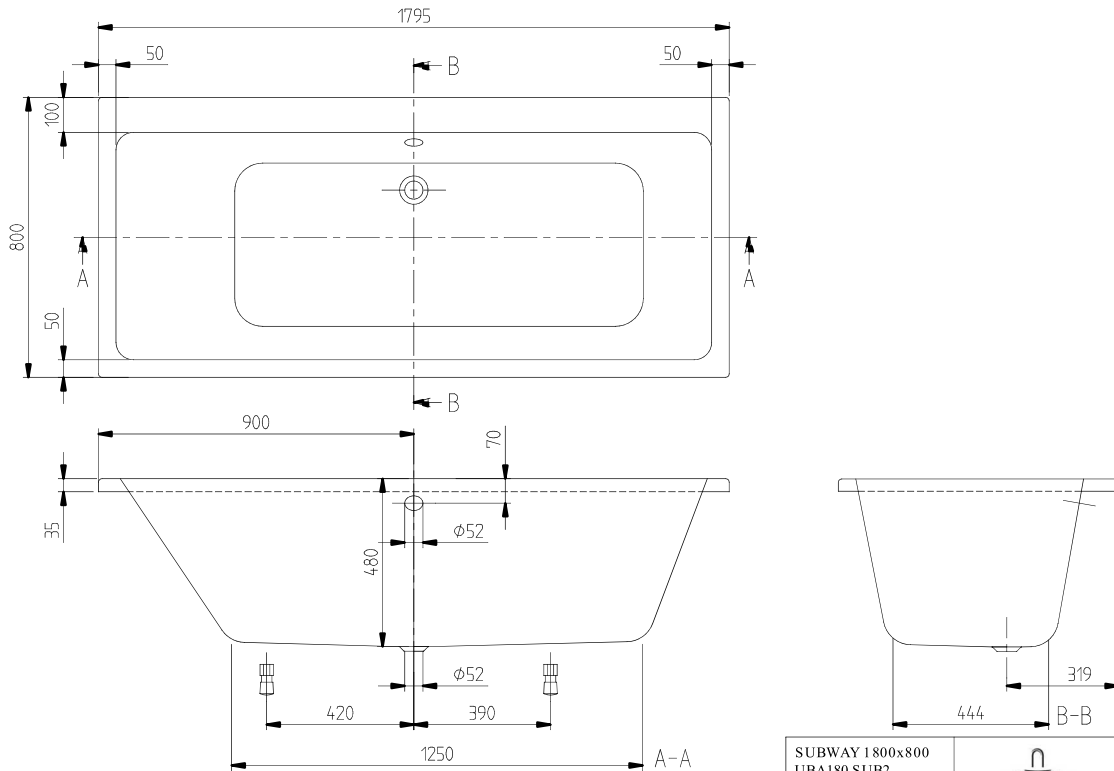

BATHS SUBWAY

PRODUCT INFORMATION

1. POSITION

Article number	UBA180SUB2V-01
Article title	Villeroy & Boch Subway Rectangular bath, 1800 x 800 mm, White Alpin
Product designation	Rectangular bath
Collection	Subway
Assembly / Assembly type	built-in installation
Scope of delivery	1 x rectangular bath
Ordering information	Set of bath feet is not supplied as standard. Requires extended waste/overflow combination.
Length in mm	1800
Width in mm	800
Height in mm	505
Installation height	<ul style="list-style-type: none"> Bath: 585 - 635 mm Profibox 2.0 without system: 585 - 585 mm
Interior depth	480
Weight in kg	24,50
Outlet / outlet	central outlet
Material	Acrylic
Colour name	White Alpin
With feet/base	No
With panel	No
With overflow	Yes
With bath support	No
Water content	255
Capacity incl. 1 pers	180
Number of people	2
For handle mounting	Yes
Anti-slip class	Anti-slip class A
Following systems are available	<ul style="list-style-type: none"> [AC] Airpools [AE] Airpools [AP] Specialpools [CC] Combipools [CE] Combipools [HC] Hydropools [HE] Hydropools
Seat unit	2
EAN number	5412326121300

COLOUR

COLOUR DESIGNATION

White Alpin

TECHNICAL DRAWINGS

UBA180SUB2V-01

SUBWAY 1800x800 UBA180 SUB2	 Villeroy & Boch 1748
V02/20-04-2020	