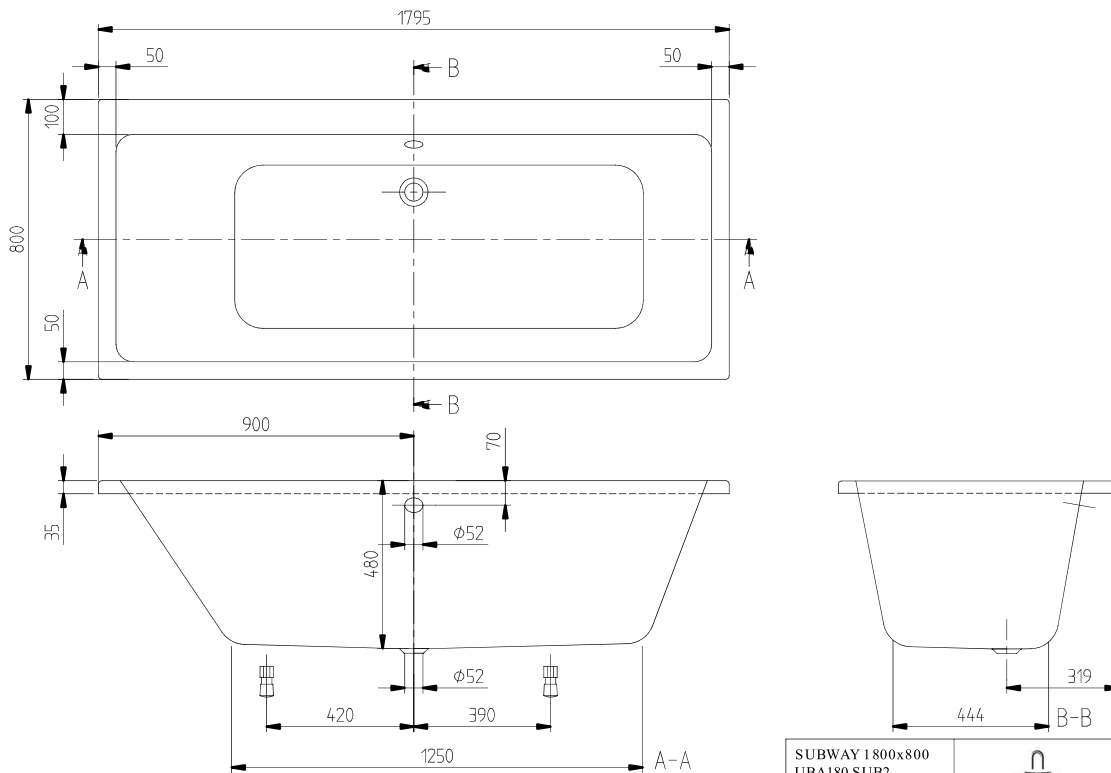

INDOOR HOT TUBS SUBWAY

PRODUCT INFORMATION

1 . POSITION

Article number	UAP180SUB2A1V01
Article title	Villeroy & Boch Subway Rectangular bath, with whirlpool system Special Combipool Active (AP), 1800 x 800 mm, White Alpin
Product designation	Special Combipool Active (AP)
Collection	Subway
Assembly / Assembly type	built-in installation
Scope of delivery	1 x bath incl. whirlpool system , 1 x remote control
Length in mm	1800
Width in mm	800
Height in mm	505
Installation height	<ul style="list-style-type: none"> • Whirlpool system: 625 - 665 mm • Profibox 2.0 incl. System: 625 - 625 mm
Interior depth	480
Weight in kg	64,20
Outlet / outlet	central outlet
Function	with blow-dry feature
Material	Acrylic
Colour name	White Alpin
With feet/base	No
With panel	No
With bath support	No
Operating mode	Mains-operated
Energy detection	, This light contains built-in LEDs. The LEDs in the light cannot be replaced.
Lighting	2x LED
Power of lamp	2 x LED / 0.75 W - 2.8 W
Light colour (designation & colour temperature)	1000 K - 10000 K
Lighting control	With remote control
Degree of protection	IP X5
Water content	255
Capacity incl. 1 pers	180
Number of people	2
For handle mounting	Yes
Seat unit	2

Information on technical position

- Technical parts 1
- Side: 1-3 / Protrusion mm

Technical position	Technical parts 1
EAN number	4051202450533
Number of jets in the base	24
Number of jets in the sides	16

COLOUR

COLOUR DESIGNATION

White Alpin

TECHNICAL DRAWINGS

UAP180SUB2A1V01

SUBWAY 1800x800 UBA180 SUB2	 Villeroy & Boch 1748
V02/20-04-2020	