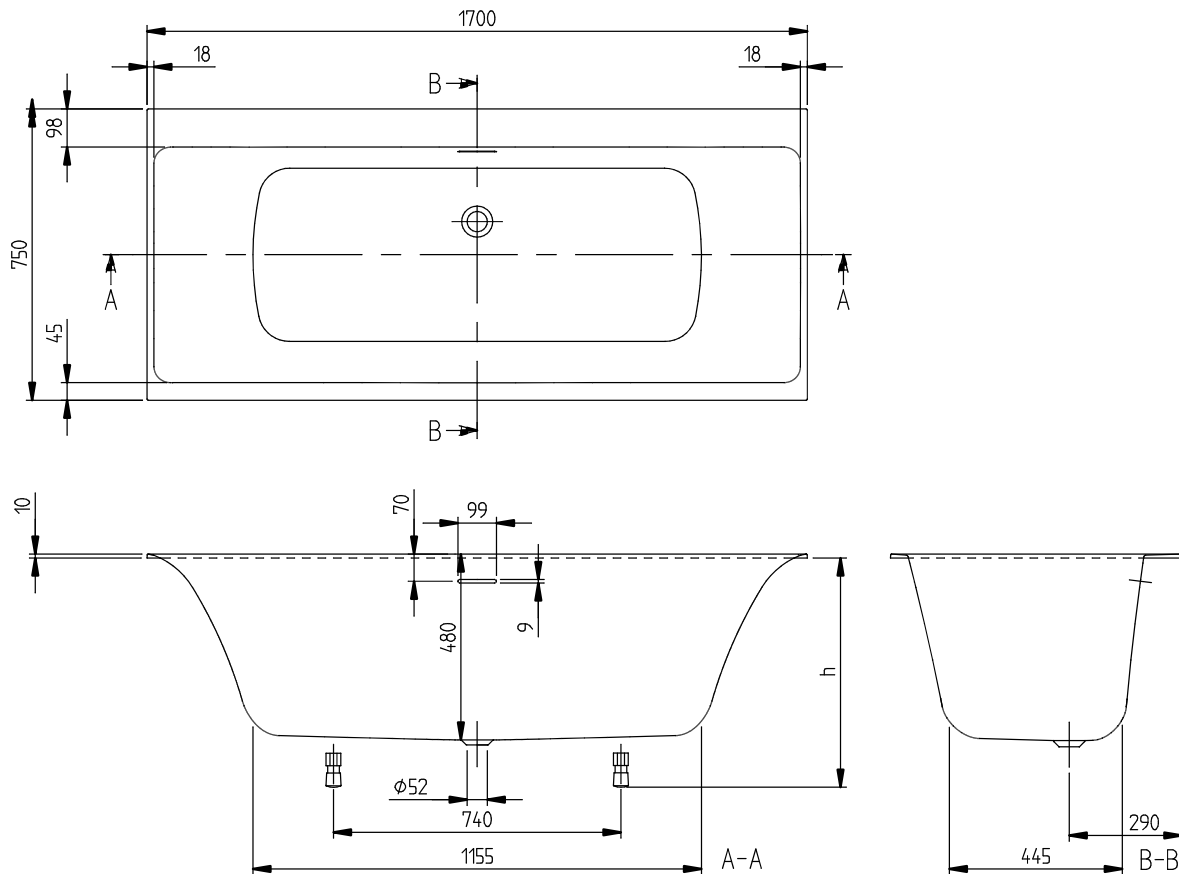

Information on technical position

- Technical parts 2
- Side: 1-3 / Protrusion: 10 mm
- Side: 1-2 / Protrusion: 10 mm

Technical position	Technical parts 2
EAN number	4062373889473
Number of jets in the base	24
Number of jets in the sides	16

**COLOUR**

**COLOUR DESIGNATION**

White Alpin

TECHNICAL DRAWINGS

UAP170SBW2A2V01

<p>SUBWAY 3.0 1700x750 UBQ170SBW2D V01/ 14-09-2020</p>	 <p>Villeroy &amp; Boch 1748</p>
--	---