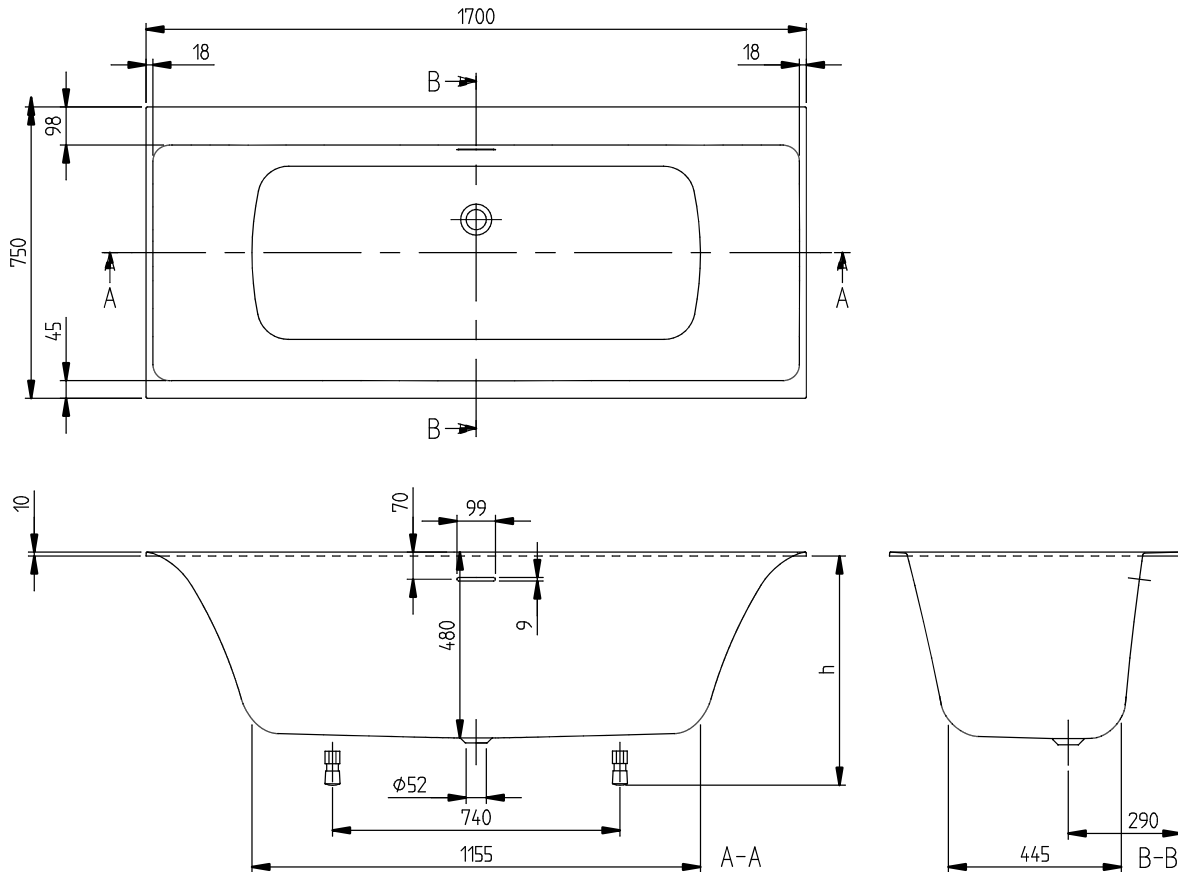

Information on technical position

- Technical parts 1
- Side: 1-3 / Protrusion: 10 mm
- Side: 3-4 / Protrusion: 10 mm

Technical position	Technical parts 1
EAN number	4062373889466
Number of jets in the base	24
Number of jets in the sides	16

COLOUR

COLOUR DESIGNATION

White Alpin

TECHNICAL DRAWINGS

UAP170SBW2A1V01

SUBWAY 3.0 1700x750 UBQ170SBW2D V01/ 14-09-2020	 <p>Villeroy & Boch 1748</p>
--	---