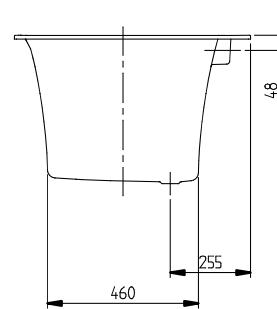

INDOOR HOT TUBS SQUARO EDGE 12

PRODUCT INFORMATION

1. POSITION

Article number	UAP160SQE2A1V01
Article title	Villeroy & Boch Squaro Edge 12 Rectangular bath, with whirlpool system Special Combipool Active (AP), 1600 x 750 mm, White Alpin
Product designation	Special Combipool Active (AP)
Collection	Squaro Edge 12
Assembly / Assembly type	built-in installation
Scope of delivery	1 x bath incl. whirlpool system , 1 x remote control
Length in mm	1600
Width in mm	750
Height in mm	475
Installation height	<ul style="list-style-type: none"> • Whirlpool system: 620 - 660 mm • Profibox 2.0 incl. System: 625 - 625 mm
Interior depth	450
Weight in kg	80,00
Outlet / outlet	central outlet
Function	with blow-dry feature
Material	Quaryl®
Colour name	White Alpin
With feet/base	Yes
With panel	No
Other material	<ul style="list-style-type: none"> • Waste/overflow combination: Plastic • Plastic Outlet cover: Plastic • Plastic
Other surfaces	Waste/overflow combination: glossy, glossy, Outlet cover: glossy glossy
With bath support	No
Operating mode	Mains-operated
Energy detection	, This light contains built-in LEDs. The LEDs in the light cannot be replaced.
Lighting	2x LED
Power of lamp	2 x LED / 0.75 W - 2.8 W
Light colour (designation & colour temperature)	1000 K - 10000 K
Lighting control	With remote control

Degree of protection	IP X5
Water content	235
Capacity incl. 1 pers	160
Number of people	2
For handle mounting	Yes
Seat unit	2
Information on technical position	<ul style="list-style-type: none"> • Technical parts 1 • Side: 1-3 / Protrus mm • Side: 3-4 / Protrus mm
Technical position	Technical parts 1
EAN number	4051202445898
Number of jets in the base	24
Number of jets in the sides	16

COLOUR

COLOUR DESIGNATION

White Alpin

TECHNICAL DRAWINGS

UAP160SQE2A1V01

<p>SQUARO EDGE 1 2 1600x750 UBQ160SQE2 V02/ 20-04-2020</p>	 <p>Villeroy & Boch 1748</p>
--	--