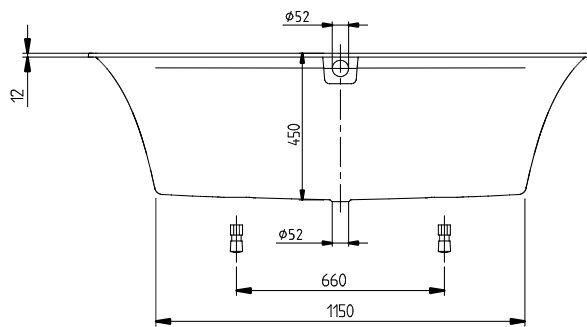

INDOOR HOT TUBS SQUARO EDGE 12

PRODUCT INFORMATION

1. POSITION

Article number	UAP160SQE2A1V01
Article title	Villeroy & Boch Squaro Edge 12 Rectangular bath, with whirlpool system Special Combipool Active (AP), 1600 x 750 mm, White Alpin
Product designation	Special Combipool Active (AP)
Collection	Squaro Edge 12
Assembly / Assembly type	built-in installation
Scope of delivery	1 x bath incl. whirlpool system , 1 x remote control
Length in mm	1600
Width in mm	750
Height in mm	475
Installation height	<ul style="list-style-type: none"> • Whirlpool system: 620 - 660 mm • Profibox 2.0 incl. System: 625 - 625 mm
Interior depth	450
Weight in kg	80,00
Outlet / outlet	central outlet
Function	with blow-dry feature
Material	Quaryl®
Colour name	White Alpin
With feet/base	Yes
With panel	No
Other material	<ul style="list-style-type: none"> • Waste/overflow combination: Plastic • Plastic Outlet cover: Plastic • Plastic
Other surfaces	Waste/overflow combination: glossy, glossy, Outlet cover: glossy glossy
With bath support	No
Operating mode	Mains-operated
Energy detection	, This light contains built-in LEDs. The LEDs in the light cannot be replaced.
Lighting	2x LED
Power of lamp	2 x LED / 0.75 W - 2.8 W
Light colour (designation & colour temperature)	1000 K - 10000 K
Lighting control	With remote control

Degree of protection	IP X5
Water content	235
Capacity incl. 1 pers	160
Number of people	2
For handle mounting	Yes
Seat unit	2
Information on technical position	<ul style="list-style-type: none"> • Technical parts 1 • Side: 1-3 / Protrus mm • Side: 3-4 / Protrus mm
Technical position	Technical parts 1
EAN number	4051202445898
Number of jets in the base	24
Number of jets in the sides	16

COLOUR

COLOUR DESIGNATION

White Alpin

TECHNICAL DRAWINGS

UAP160SQE2A1V01

<p>SQUARO EDGE 1 2 1600x750 UBQ160SQE2 V02/ 20-04-2020</p>	 <p>Villeroy & Boch 1748</p>
--	--