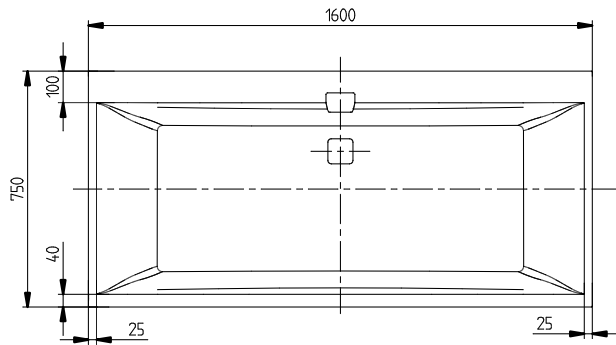

INDOOR HOT TUBS SQUARO EDGE 12

PRODUCT INFORMATION

1. POSITION

Article number	UAP160SQE2A1V01
Article title	Villeroy & Boch Squaro Edge 12 Rectangular bath, with whirlpool system Special Combipool Active (AP), 1600 x 750 mm, White Alpin
Product designation	Special Combipool Active (AP)
Collection	Squaro Edge 12
Assembly / Assembly type	built-in installation
Scope of delivery	1 x bath incl. whirlpool system , 1 x remote control
Length in mm	1600
Width in mm	750
Height in mm	475
Installation height	<ul style="list-style-type: none"> • Whirlpool system: 620 - 660 mm • Profibox 2.0 incl. System: 625 - 625 mm
Interior depth	450
Weight in kg	80,00
Outlet / outlet	central outlet
Function	with blow-dry feature
Material	Quaryl®
Colour name	White Alpin
With feet/base	Yes
With panel	No
Other material	<ul style="list-style-type: none"> • Waste/overflow combination: Plastic • Plastic Outlet cover: Plastic • Plastic
Other surfaces	Waste/overflow combination: glossy, glossy, Outlet cover: glossy glossy
With bath support	No
Operating mode	Mains-operated
Energy detection	, This light contains built-in LEDs. The LEDs in the light cannot be replaced.
Lighting	2x LED
Power of lamp	2 x LED / 0.75 W - 2.8 W
Light colour (designation & colour temperature)	1000 K - 10000 K
Lighting control	With remote control

Degree of protection	IP X5
Water content	235
Capacity incl. 1 pers	160
Number of people	2
For handle mounting	Yes
Seat unit	2
Information on technical position	<ul style="list-style-type: none"> • Technical parts 1 • Side: 1-3 / Protrus mm • Side: 3-4 / Protrus mm
Technical position	Technical parts 1
EAN number	4051202445898
Number of jets in the base	24
Number of jets in the sides	16

COLOUR

COLOUR DESIGNATION

White Alpin

TECHNICAL DRAWINGS

UAP160SQE2A1V01

<p>SQUARO EDGE 1 2 1600x750 UBQ160SQE2 V02/ 20-04-2020</p>	 <p>Villeroy & Boch 1748</p>
--	--