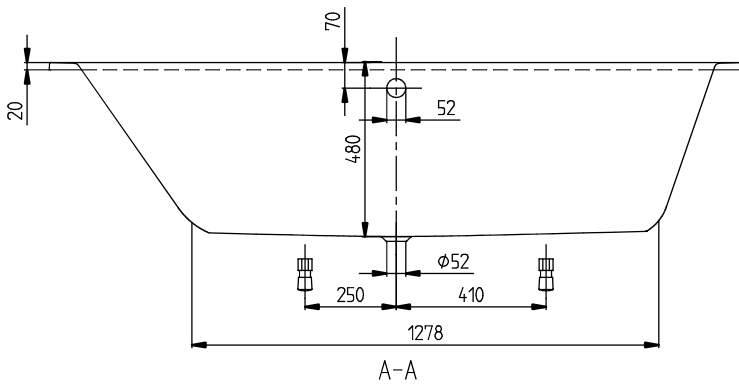

TECHNICAL DRAWINGS

UAE199OBE2A1V01

OBERON 1900x900 UBQ199OBE2	 Villeroy & Boch 1748
V02/ 25-02-2020