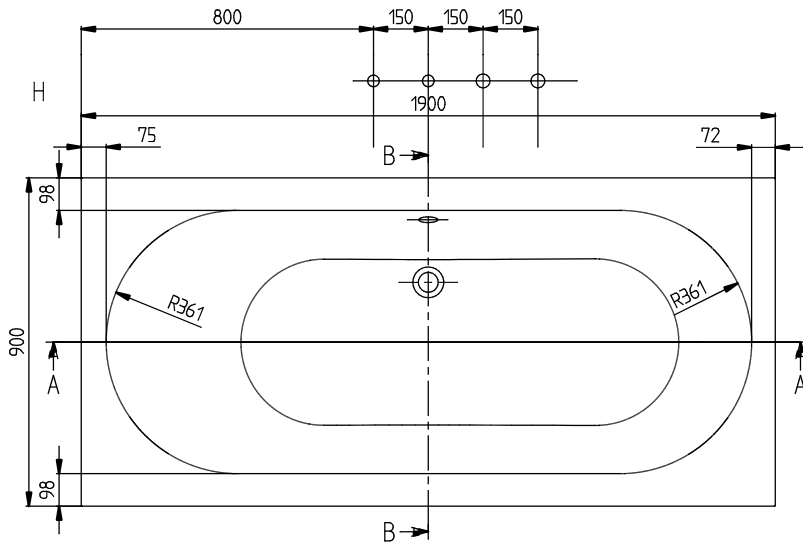

INDOOR HOT TUBS OBERON

PRODUCT INFORMATION

1. POSITION

Article number	UAE199OBE2A1V01
Article title	Villeroy & Boch Oberon Rectangular bath, with whirlpool system Airpool Entry (AE), 1900 x 900 mm, White Alpin
Product designation	Airpool Entry (AE)
Collection	Oberon
Assembly / Assembly type	built-in installation
Scope of delivery	1 x bath incl. whirlpool system
Length in mm	1900
Width in mm	900
Height in mm	505
Installation height	<ul style="list-style-type: none"> Whirlpool system: 640 - 670 mm Profibox 2.0 incl. System: 625 - 625 mm
Interior depth	480
Weight in kg	64,90
Outlet / outlet	central outlet
Function	<ul style="list-style-type: none"> with lighting with blow-dry feature with rim-mounted control
Material	Quaryl®
Colour name	White Alpin
With feet/base	Yes
With panel	No
With bath support	No
Operating mode	Mains-operated
Energy detection	, This light contains built-in LEDs. The LEDs in the light cannot be replaced.
Lighting	2x LED
Power of lamp	2 x LED / 1.6 W
Light colour (designation & colour temperature)	~ 4400 K (neutral white)
Degree of protection	IP X5
Water content	293
Capacity incl. 1 pers	218
Number of people	2
For handle mounting	Yes

Seat unit	2
Information on technical position	Technical parts 1
Technical position	Technical parts 1
EAN number	4051202407018
Number of jets in the base	10

COLOUR

COLOUR DESIGNATION

White Alpin

TECHNICAL DRAWINGS

UAE199OBE2A1V01

OBERON 1900x900 UBQ199OBE2	 Villeroy & Boch 1748
V02/ 25-02-2020	