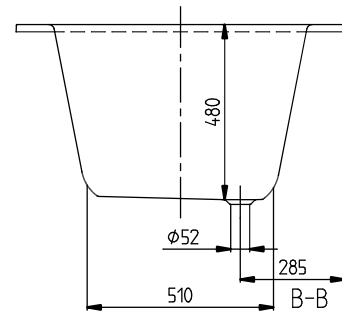

TECHNICAL DRAWINGS

UAE199OBE2A1V01

OBERON 1900x900 UBQ199OBE2	 Villeroy & Boch 1748
V02/ 25-02-2020