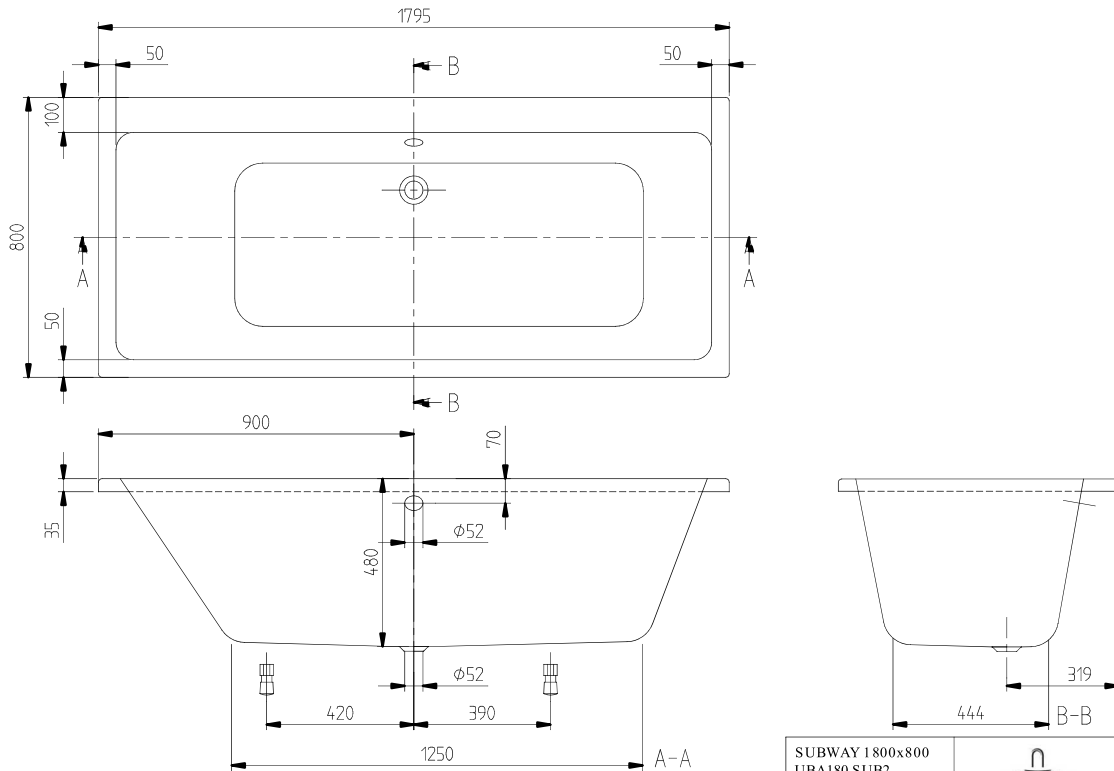

TECHNICAL DRAWINGS

UAE180SUB2B2V01

SUBWAY 1800x800 UBA180 SUB2	 Villeroy & Boch 1748
V02/ 20-04-2020