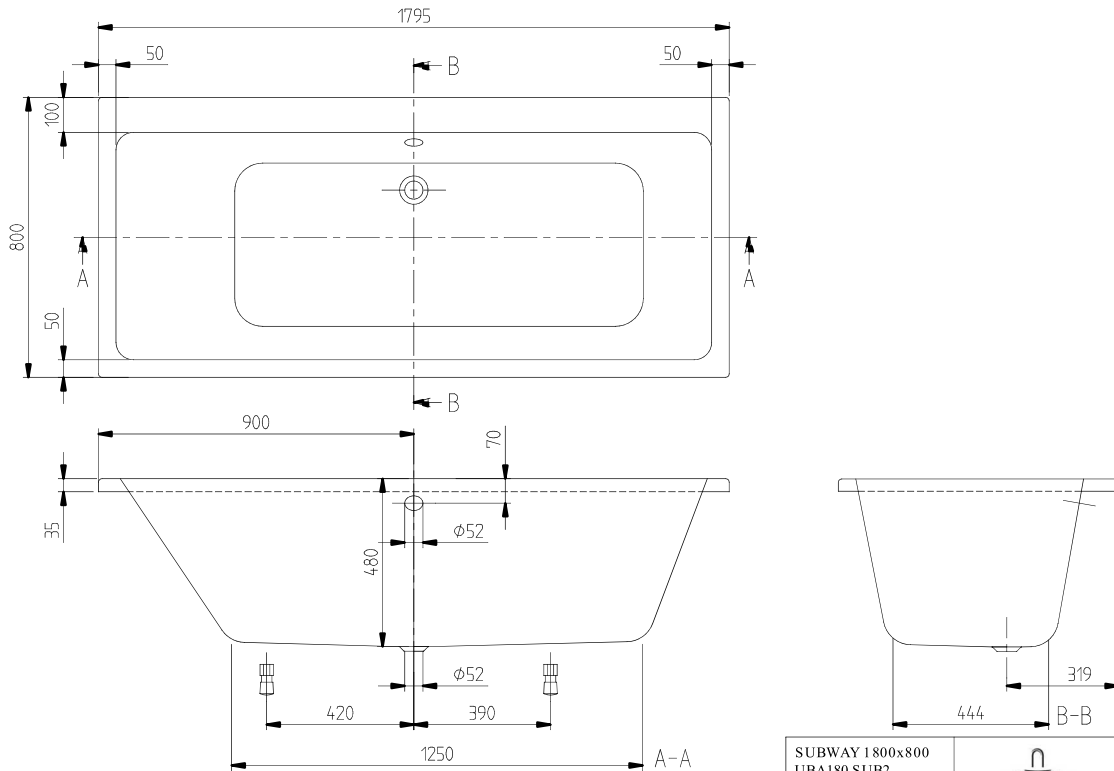

INDOOR HOT TUBS SUBWAY

PRODUCT INFORMATION

1 . POSITION

Article number	UAE180SUB2B1V01
Article title	Villeroy & Boch Subway Rectangular bath, with whirlpool system Airpool Entry (AE), included Multiplex Trio outlet and overflow fitting with water inlet, 1800 x 800 mm, White Alpin
Product designation	Airpool Entry (AE)
Collection	Subway
Assembly / Assembly type	built-in installation
Scope of delivery	1 x bath incl. whirlpool system , 1 x Multiplex Trio
Length in mm	1800
Width in mm	800
Height in mm	505
Installation height	<ul style="list-style-type: none"> • Whirlpool system: 625 - 665 mm • Profibox 2.0 incl. System: 625 - 625 mm
Interior depth	480
Weight in kg	43,00
Outlet / outlet	central outlet
Function	<ul style="list-style-type: none"> • with lighting • with blow-dry feature • with rim-mounted control
Material	Acrylic
Colour name	White Alpin
With feet/base	No
With panel	No
With bath support	No
Operating mode	Mains-operated
Energy detection	, This light contains built-in LEDs. The LEDs in the light cannot be replaced.
Lighting	2x LED
Power of lamp	2 x LED / 1.6 W
Light colour (designation & colour temperature)	~ 4400 K (neutral white)
Degree of protection	IP X5
Water content	255
Capacity incl. 1 pers	180
Number of people	2

For handle mounting	Yes
Outlet/overflow set	Multiplex Trio
Seat unit	2
Information on technical position	Technical parts 1
Technical position	Technical parts 1
EAN number	4051202397296
Number of jets in the base	10

COLOUR

COLOUR DESIGNATION

White Alpin

TECHNICAL DRAWINGS

UAE180SUB2B1V01

SUBWAY 1800x800 UBA180 SUB2	 Villeroy & Boch 1748
V02/ 20-04-2020	