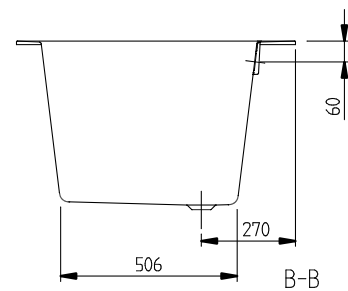

INDOOR HOT TUBS OBERON 2.0

PRODUCT INFORMATION

1. POSITION

Article number	UAE180OBR2A1V01
Article title	Villeroy & Boch Oberon 2.0 Rectangular bath, with whirlpool system Airpool Entry (AE), 1800 x 800 mm, White Alpin
Product designation	Airpool Entry (AE)
Collection	Oberon 2.0
Assembly / Assembly type	built-in installation
Scope of delivery	1 x bath incl. whirlpool system
Length in mm	1800
Width in mm	800
Height in mm	625
Installation height	<ul style="list-style-type: none"> • Whirlpool system: 638 - 651 mm • Profibox 2.0 incl. System: 625 - 625 mm
Interior depth	470
Weight in kg	62,30
Outlet / outlet	central outlet
Function	<ul style="list-style-type: none"> • with lighting • with blow-dry feature • with rim-mounted control
Material	Quaryl®
Colour name	White Alpin
With feet/base	Yes
With panel	No
Other material	<ul style="list-style-type: none"> • Waste/overflow combination: Plastic • Plastic Outlet cover: Plastic • Plastic
Other surfaces	Waste/overflow combination: glossy, glossy, Outlet cover: glossy glossy
With bath support	No
Operating mode	Mains-operated
Energy detection	, This light contains built-in LEDs. The LEDs in the light cannot be replaced.
Lighting	2x LED
Power of lamp	2 x LED / 1.6 W

Light colour (designation & colour temperature)	~ 4400 K (neutral white)
Degree of protection	IP X5
Water content	265
Capacity incl. 1 pers	190
Number of people	2
For handle mounting	Yes
Seat unit	2
Information on technical position	Technical parts 1
Technical position	Technical parts 1
EAN number	4051202855499
Number of jets in the base	10

COLOUR

COLOUR DESIGNATION

White Alpin

TECHNICAL DRAWINGS

UAE180OBR2A1V01

OBERON 2.0 1800 x800 UBQ180 OBR2	 Villeroy & Boch 1748
V02/ 25-02-2020	