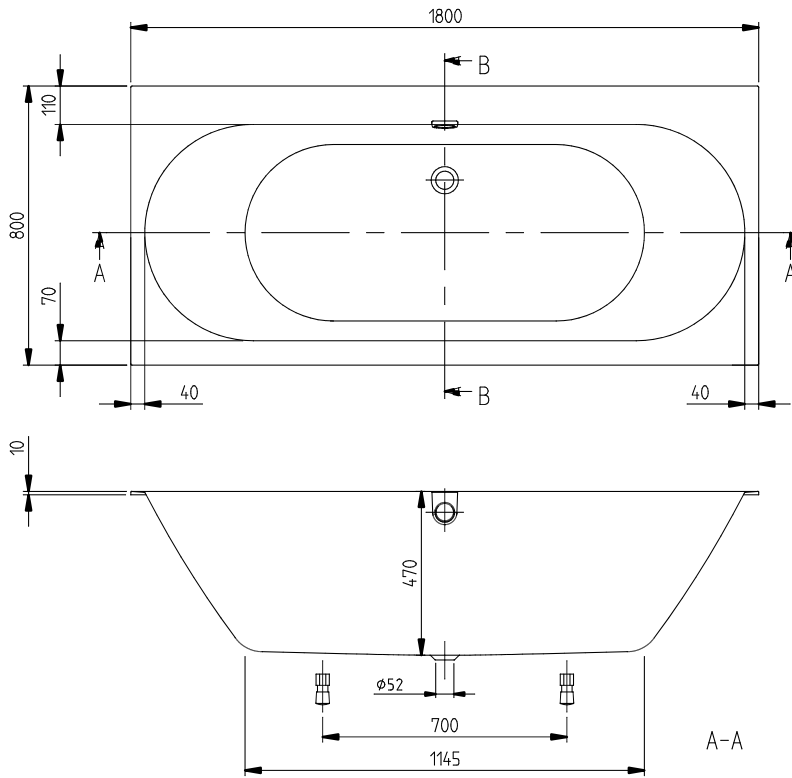

INDOOR HOT TUBS OBERON 2.0

PRODUCT INFORMATION

1. POSITION

Article number	UAE180OBR2A1V01
Article title	Villeroy & Boch Oberon 2.0 Rectangular bath, with whirlpool system Airpool Entry (AE), 1800 x 800 mm, White Alpin
Product designation	Airpool Entry (AE)
Collection	Oberon 2.0
Assembly / Assembly type	built-in installation
Scope of delivery	1 x bath incl. whirlpool system
Length in mm	1800
Width in mm	800
Height in mm	625
Installation height	<ul style="list-style-type: none"> • Whirlpool system: 638 - 651 mm • Profibox 2.0 incl. System: 625 - 625 mm
Interior depth	470
Weight in kg	62,30
Outlet / outlet	central outlet
Function	<ul style="list-style-type: none"> • with lighting • with blow-dry feature • with rim-mounted control
Material	Quaryl®
Colour name	White Alpin
With feet/base	Yes
With panel	No
Other material	<ul style="list-style-type: none"> • Waste/overflow combination: Plastic • Plastic Outlet cover: Plastic • Plastic
Other surfaces	Waste/overflow combination: glossy, glossy, Outlet cover: glossy glossy
With bath support	No
Operating mode	Mains-operated
Energy detection	, This light contains built-in LEDs. The LEDs in the light cannot be replaced.
Lighting	2x LED
Power of lamp	2 x LED / 1.6 W

Light colour (designation & colour temperature)	~ 4400 K (neutral white)
Degree of protection	IP X5
Water content	265
Capacity incl. 1 pers	190
Number of people	2
For handle mounting	Yes
Seat unit	2
Information on technical position	Technical parts 1
Technical position	Technical parts 1
EAN number	4051202855499
Number of jets in the base	10

COLOUR

COLOUR DESIGNATION

White Alpin

TECHNICAL DRAWINGS

UAE180OBR2A1V01

OBERON 2.0 1800 x800 UBQ180 OBR2	 Villeroy & Boch 1748
V02/ 25-02-2020	