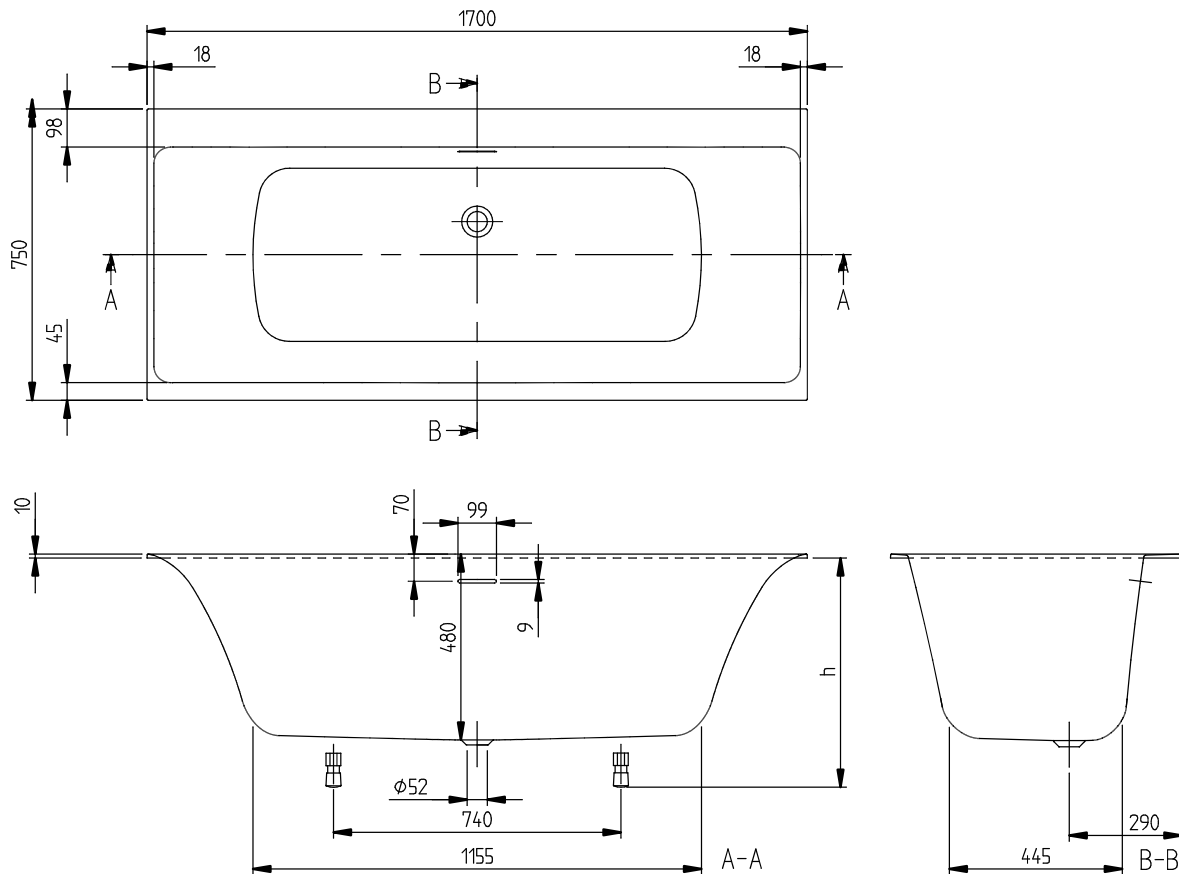

TECHNICAL DRAWINGS

UAE170SBW2A1V01

SUBWAY 3.0 1700x750 UBQ170SBW2D V01/ 14-09-2020	 Villeroy & Boch 1748