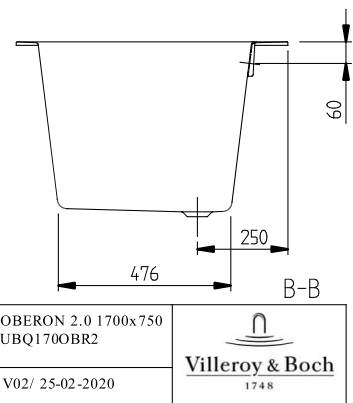

TECHNICAL DRAWINGS

UAE1700BR2A1V01

OBERON 2.0 1700x750 UBQ1700BR2	 Villeroy & Boch 1748
V02/ 25-02-2020