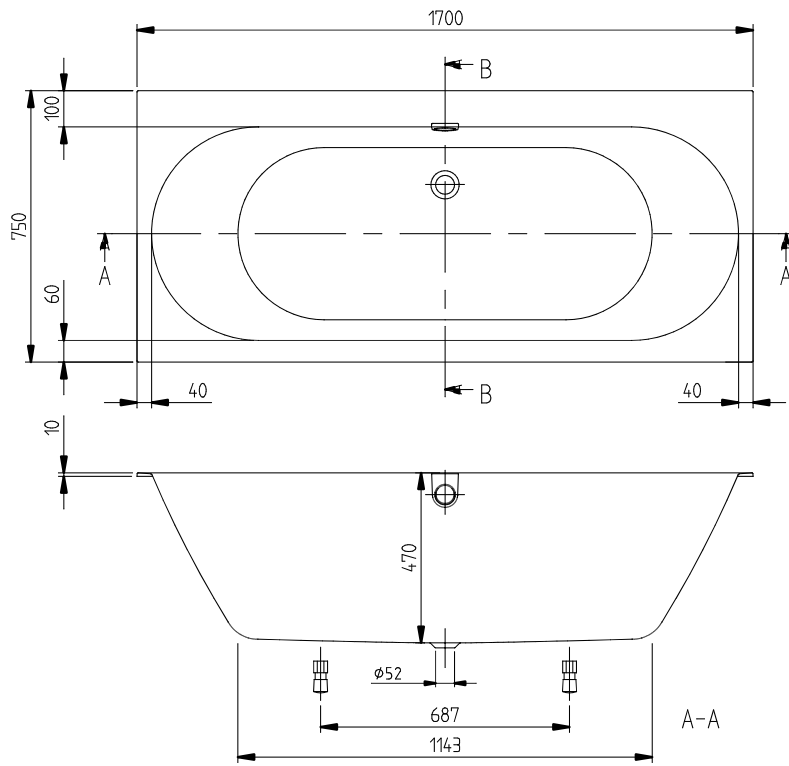

#### 1. POSITION

<b>Article number</b>	<b>UAE1700BR2A1V01</b>
Article title	Villeroy & Boch Oberon 2.0 Rectangular bath, with whirlpool system Airpool Entry (AE), 1700 x 750 mm, White Alpin
Product designation	Airpool Entry (AE)
Collection	Oberon 2.0
Assembly / Assembly type	built-in installation
Scope of delivery	1 x bath incl. whirlpool system
Length in mm	1700
Width in mm	750
Height in mm	625
Installation height	<ul style="list-style-type: none"> <li>Whirlpool system: 638 - 651 mm</li> <li>Profibox 2.0 incl. System: 625 - 625 mm</li> </ul>
Interior depth	470
Weight in kg	60,20
Outlet / outlet	central outlet
Function	<ul style="list-style-type: none"> <li>with lighting</li> <li>with blow-dry feature</li> <li>with rim-mounted control</li> </ul>
Material	Quaryl®
Colour name	White Alpin
With feet/base	Yes
With panel	No
Other material	<ul style="list-style-type: none"> <li>Waste/overflow combination: Plastic</li> <li>Plastic Outlet cover: Plastic</li> <li>Plastic</li> </ul>
Other surfaces	Waste/overflow combination: glossy, glossy, Outlet cover: glossy glossy
With bath support	No
Operating mode	Mains-operated
Energy detection	, This light contains built-in LEDs. The LEDs in the light cannot be replaced.
Lighting	2x LED
Power of lamp	2 x LED / 1.6 W

Light colour (designation & colour temperature)	~ 4400 K (neutral white)
Degree of protection	IP X5
Water content	243
Capacity incl. 1 pers	168
Number of people	2
For handle mounting	Yes
Seat unit	2
Information on technical position	Technical parts 1
Technical position	Technical parts 1
EAN number	4051202855451
Number of jets in the base	10

## COLOUR

### COLOUR DESIGNATION

White Alpin

TECHNICAL DRAWINGS

UAE1700BR2A1V01

OBERON 2.0 1700x750 UBQ1700BR2	 Villeroy & Boch 1748
V02/ 25-02-2020	