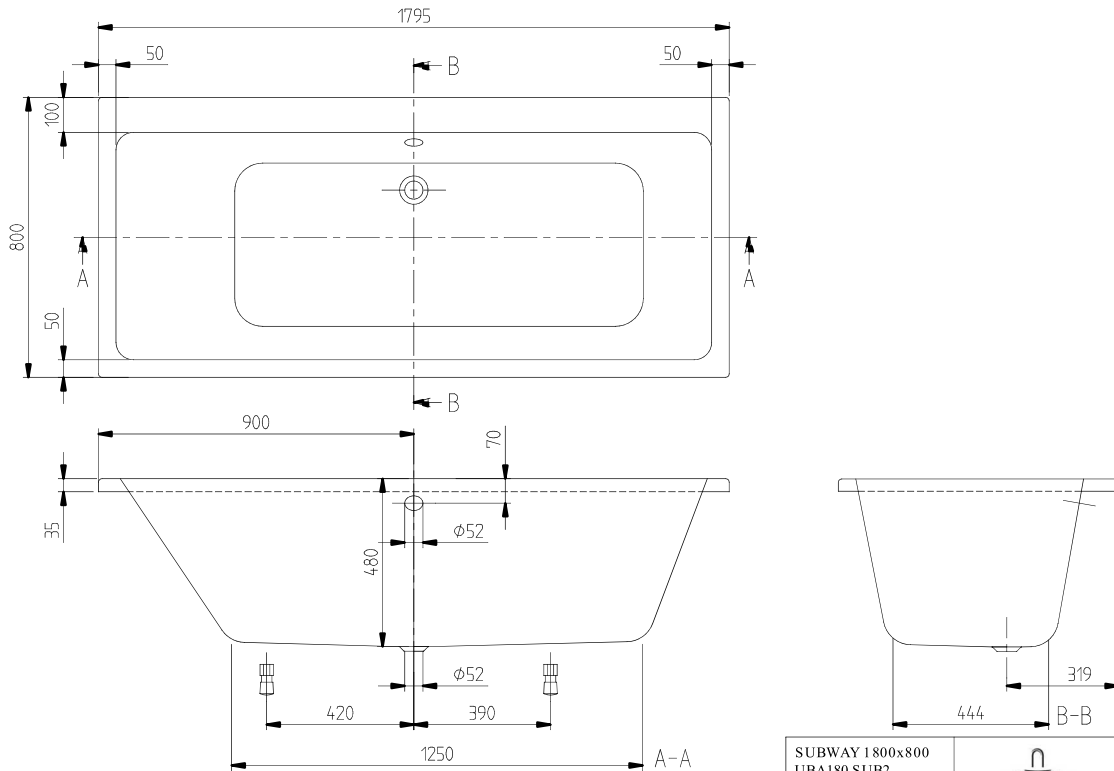

TECHNICAL DRAWINGS

UAC180SUB2B2V01

SUBWAY 1800x800 UBA180 SUB2	 Villeroy & Boch 1748
V02/ 20-04-2020