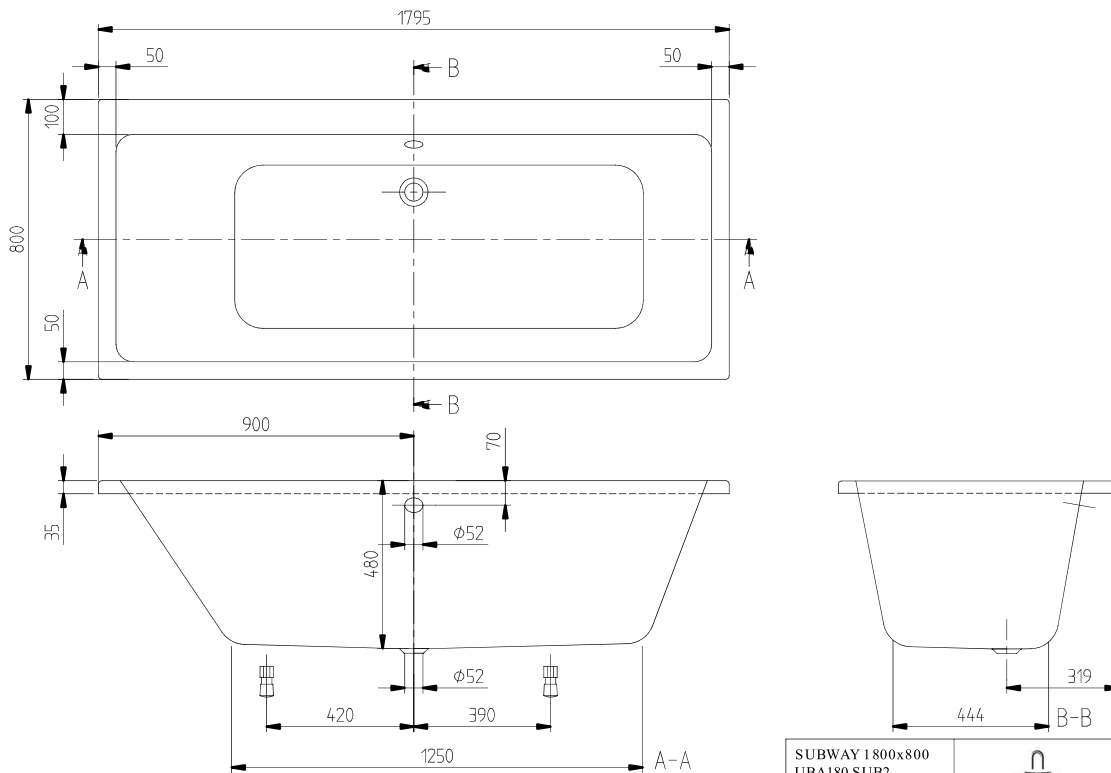

INDOOR HOT TUBS SUBWAY

PRODUCT INFORMATION

1 . POSITION

Article number	UAC180SUB2A1V01
Article title	Villeroy & Boch Subway Rectangular bath, with whirlpool system Airpool Comfort (AC), 1800 x 800 mm, White Alpin
Product designation	Airpool Comfort (AC)
Collection	Subway
Assembly / Assembly type	built-in installation
Scope of delivery	1 x bath incl. whirlpool system
Length in mm	1800
Width in mm	800
Height in mm	505
Installation height	<ul style="list-style-type: none"> Whirlpool system: 625 - 665 mm Profibox 2.0 incl. System: 625 - 625 mm
Interior depth	480
Weight in kg	42,20
Outlet / outlet	central outlet
Function	<ul style="list-style-type: none"> with blow-dry feature with rim-mounted control
Material	Acrylic
Colour name	White Alpin
With feet/base	No
With panel	No
With bath support	No
Operating mode	Mains-operated
Energy detection	, This light contains built-in LEDs. The LEDs in the light cannot be replaced.
Lighting	2x LED
Power of lamp	2 x LED / 0.75 W - 2.8 W
Light colour (designation & colour temperature)	1000 K - 10000 K
Degree of protection	IP X5
Water content	255
Capacity incl. 1 pers	180
Number of people	2
For handle mounting	Yes
Seat unit	2

Information on technical position	Technical parts 1
Technical position	Technical parts 1
EAN number	4051202412937
Number of jets in the base	10

COLOUR

COLOUR DESIGNATION

White Alpin

TECHNICAL DRAWINGS

UAC180SUB2A1V01