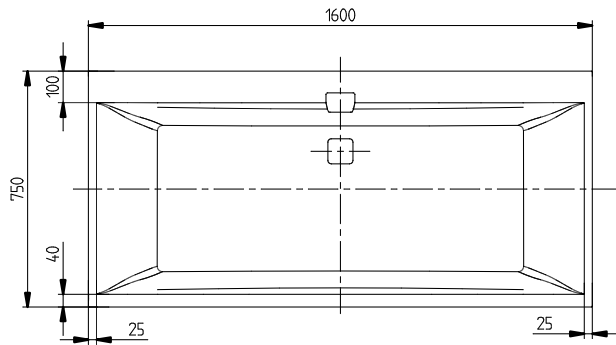

TECHNICAL DRAWINGS

UAC160SQE2B1V01

SQUARO EDGE 1 2 1600x750 UBQ160SQE2 V02/ 20-04-2020	 Villeroy & Boch 1748