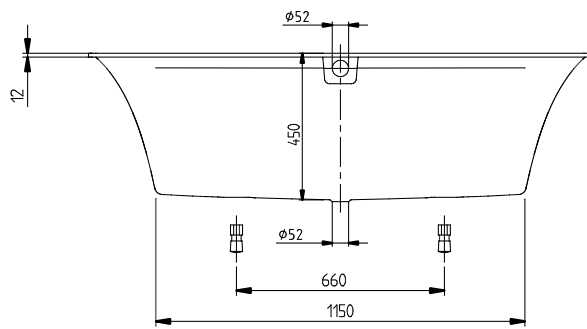

TECHNICAL DRAWINGS

UAC160SQE2B1V01

SQUARO EDGE 1 2 1600x750 UBQ160SQE2 V02/ 20-04-2020	 Villeroy & Boch 1748