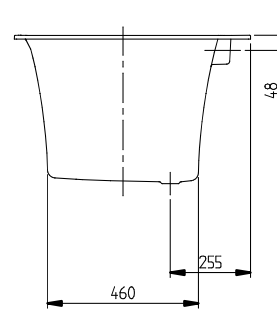

#### 1. POSITION

<b>Article number</b>	<b>UAC160SQE2B1V01</b>
Article title	Villeroy & Boch Squaro Edge 12 Rectangular bath, with whirlpool system Airpool Comfort (AC), included Water inlet, 1600 x 750 mm, White Alpin
Product designation	Airpool Comfort (AC)
Collection	Squaro Edge 12
Assembly / Assembly type	built-in installation
Scope of delivery	1 x bath incl. whirlpool system , 1 x Multiplex Trio
Length in mm	1600
Width in mm	750
Height in mm	475
Installation height	<ul style="list-style-type: none"> <li>• Whirlpool system: 620 - 660 mm</li> <li>• Profibox 2.0 incl. System: 625 - 625 mm</li> </ul>
Interior depth	450
Weight in kg	58,00
Outlet / outlet	central outlet
Function	<ul style="list-style-type: none"> <li>• with blow-dry feature</li> <li>• with rim-mounted control</li> </ul>
Material	Quaryl®
Colour name	White Alpin
With feet/base	Yes
With panel	No
Other material	<ul style="list-style-type: none"> <li>• Waste/overflow combination: Plastic</li> <li>• Plastic Outlet cover: Plastic</li> <li>• Plastic</li> </ul>
Other surfaces	Waste/overflow combination: glossy, glossy, Outlet cover: glossy glossy
With bath support	No
Operating mode	Mains-operated
Energy detection	, This light contains built-in LEDs. The LEDs in the light cannot be replaced.
Lighting	2x LED
Power of lamp	2 x LED / 0.75 W - 2.8 W

Light colour (designation & colour temperature)	1000 K - 10000 K
Degree of protection	IP X5
Water content	235
Capacity incl. 1 pers	160
Number of people	2
For handle mounting	Yes
Outlet/overflow set	Multiplex Trio
Seat unit	2
Information on technical position	Technical parts 1
Technical position	Technical parts 1
EAN number	4051202408336
Number of jets in the base	10

## COLOUR

### COLOUR DESIGNATION

White Alpin

TECHNICAL DRAWINGS

UAC160SQE2B1V01

<p>SQUARO EDGE 1 2 1600x750 UBQ160SQE2 V02/ 20-04-2020</p>	 <p>Villeroy &amp; Boch 1748</p>
--	--