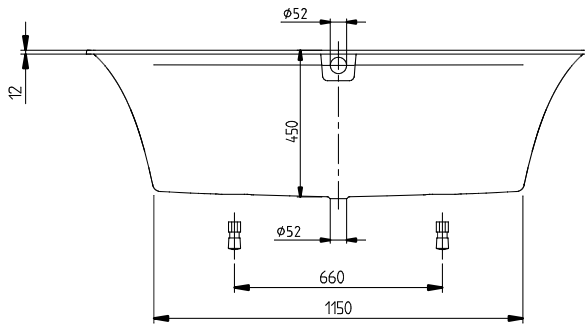

INDOOR HOT TUBS SQUARO EDGE 12

PRODUCT INFORMATION

1. POSITION

Article number	UAC160SQE2A2V01
Article title	Villeroy & Boch Squaro Edge 12 Rectangular bath, with whirlpool system Airpool Comfort (AC), 1600 x 750 mm, White Alpin
Product designation	Airpool Comfort (AC)
Collection	Squaro Edge 12
Assembly / Assembly type	built-in installation
Scope of delivery	1 x bath incl. whirlpool system
Length in mm	1600
Width in mm	750
Height in mm	475
Installation height	<ul style="list-style-type: none"> • Whirlpool system: 620 - 660 mm • Profibox 2.0 incl. System: 625 - 625 mm
Interior depth	450
Weight in kg	58,00
Outlet / outlet	central outlet
Function	<ul style="list-style-type: none"> • with blow-dry feature • with rim-mounted control
Material	Quaryl®
Colour name	White Alpin
With feet/base	Yes
With panel	No
Other material	<ul style="list-style-type: none"> • Waste/overflow combination: Plastic • Plastic Outlet cover: Plastic • Plastic
Other surfaces	Waste/overflow combination: glossy, glossy, Outlet cover: glossy glossy
With bath support	No
Operating mode	Mains-operated
Energy detection	, This light contains built-in LEDs. The LEDs in the light cannot be replaced.
Lighting	2x LED
Power of lamp	2 x LED / 0.75 W - 2.8 W
Light colour (designation & colour temperature)	1000 K - 10000 K

Degree of protection	IP X5
Water content	235
Capacity incl. 1 pers	160
Number of people	2
For handle mounting	Yes
Seat unit	2
Information on technical position	Technical parts 2
Technical position	Technical parts 2
EAN number	4051202408312
Number of jets in the base	10

COLOUR

COLOUR DESIGNATION

White Alpin

TECHNICAL DRAWINGS

UAC160SQE2A2V01

SQUARO EDGE 1 2 1600x750 UBQ160SQE2 V02/ 20-04-2020	 Villeroy & Boch 1748
--	--