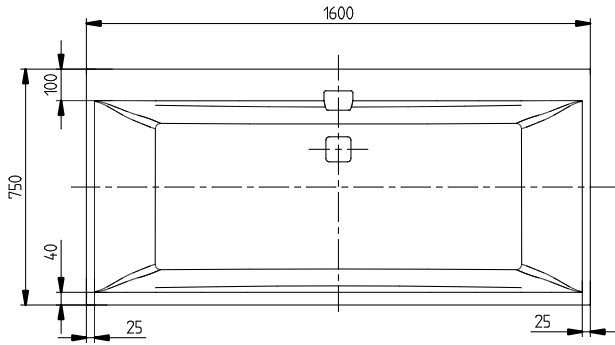

INDOOR HOT TUBS SQUARO EDGE 12

PRODUCT INFORMATION

1. POSITION

Article number	UAC160SQE2A2V01
Article title	Villeroy & Boch Squaro Edge 12 Rectangular bath, with whirlpool system Airpool Comfort (AC), 1600 x 750 mm, White Alpin
Product designation	Airpool Comfort (AC)
Collection	Squaro Edge 12
Assembly / Assembly type	built-in installation
Scope of delivery	1 x bath incl. whirlpool system
Length in mm	1600
Width in mm	750
Height in mm	475
Installation height	<ul style="list-style-type: none"> • Whirlpool system: 620 - 660 mm • Profibox 2.0 incl. System: 625 - 625 mm
Interior depth	450
Weight in kg	58,00
Outlet / outlet	central outlet
Function	<ul style="list-style-type: none"> • with blow-dry feature • with rim-mounted control
Material	Quaryl®
Colour name	White Alpin
With feet/base	Yes
With panel	No
Other material	<ul style="list-style-type: none"> • Waste/overflow combination: Plastic • Plastic Outlet cover: Plastic • Plastic
Other surfaces	Waste/overflow combination: glossy, glossy, Outlet cover: glossy glossy
With bath support	No
Operating mode	Mains-operated
Energy detection	, This light contains built-in LEDs. The LEDs in the light cannot be replaced.
Lighting	2x LED
Power of lamp	2 x LED / 0.75 W - 2.8 W
Light colour (designation & colour temperature)	1000 K - 10000 K

Degree of protection	IP X5
Water content	235
Capacity incl. 1 pers	160
Number of people	2
For handle mounting	Yes
Seat unit	2
Information on technical position	Technical parts 2
Technical position	Technical parts 2
EAN number	4051202408312
Number of jets in the base	10

COLOUR

COLOUR DESIGNATION

White Alpin

TECHNICAL DRAWINGS

UAC160SQE2A2V01

SQUARO EDGE 1 2 1600x750 UBQ160SQE2 V02/ 20-04-2020	 Villeroy & Boch 1748
--	--