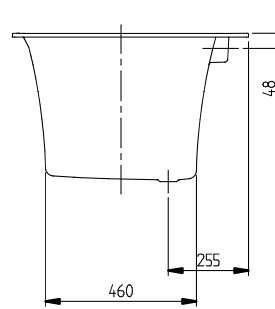

INDOOR HOT TUBS SQUARO EDGE 12

PRODUCT INFORMATION

1. POSITION

Article number	UAC160SQE2A2V01
Article title	Villeroy & Boch Squaro Edge 12 Rectangular bath, with whirlpool system Airpool Comfort (AC), 1600 x 750 mm, White Alpin
Product designation	Airpool Comfort (AC)
Collection	Squaro Edge 12
Assembly / Assembly type	built-in installation
Scope of delivery	1 x bath incl. whirlpool system
Length in mm	1600
Width in mm	750
Height in mm	475
Installation height	<ul style="list-style-type: none"> • Whirlpool system: 620 - 660 mm • Profibox 2.0 incl. System: 625 - 625 mm
Interior depth	450
Weight in kg	58,00
Outlet / outlet	central outlet
Function	<ul style="list-style-type: none"> • with blow-dry feature • with rim-mounted control
Material	Quaryl®
Colour name	White Alpin
With feet/base	Yes
With panel	No
Other material	<ul style="list-style-type: none"> • Waste/overflow combination: Plastic • Plastic Outlet cover: Plastic • Plastic
Other surfaces	Waste/overflow combination: glossy, glossy, Outlet cover: glossy glossy
With bath support	No
Operating mode	Mains-operated
Energy detection	, This light contains built-in LEDs. The LEDs in the light cannot be replaced.
Lighting	2x LED
Power of lamp	2 x LED / 0.75 W - 2.8 W
Light colour (designation & colour temperature)	1000 K - 10000 K

Degree of protection	IP X5
Water content	235
Capacity incl. 1 pers	160
Number of people	2
For handle mounting	Yes
Seat unit	2
Information on technical position	Technical parts 2
Technical position	Technical parts 2
EAN number	4051202408312
Number of jets in the base	10

COLOUR

COLOUR DESIGNATION

White Alpin

TECHNICAL DRAWINGS

UAC160SQE2A2V01

SQUARO EDGE 1 2 1600x750 UBQ160SQE2 V02/ 20-04-2020	 Villeroy & Boch 1748
--	--