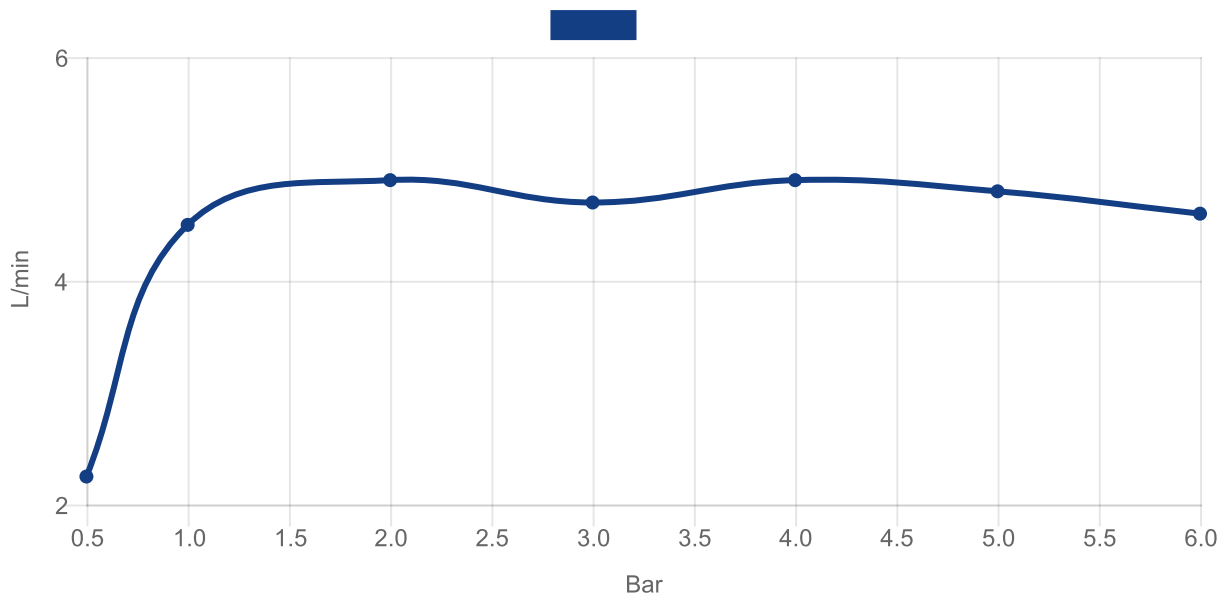

TAPS & FITTINGS ARCHITECTURA SQUARE

PRODUCT INFORMATION

1 . POSITION

Article number	TVW125004000K5
Article title	Villeroy & Boch Architectura Square Single-lever basin mixer without waste, Matt Black
Product designation	Single-lever basin mixer
Collection	Architectura Square
Assembly / Assembly type	Deck-mounted
Scope of delivery	1 x tap fitting , 1 x fastening 1 x installation instructions
Length in mm	165
Width in mm	50
Height in mm	161
Weight in kg	1,42
Material	Brass
Surface	matt
Colour name	Matt Black
EAN number	4062373809921
Air plus	An aerator enriches the water with air for a particularly soft, water-saving jet
Easy clean	Longer service life: optimum limescale removal by simply rubbing nozzles and aerators clean
Aqua smart	Sustainable, limited water flow: saving water without sacrificing on performance
Tap smartpressure	Constant water flow rate for washbasin mixers regardless of pressure fluctuations in the piping system
Length of spout in mm	130
Material	Brass
Cartridge	Cartridge with ceramic discs
Swivel aerator	No
Thermostat	No
Cool Tap	No
Spray types	Comfort jet

COLOUR

COLOUR DESIGNATION

Matt Black

TECHNICAL DRAWINGS

TVW125004000K5

CHARACTERISTICS

An aerator enriches the water with air for a particularly soft, water-saving jet

Sustainable, limited water flow: saving water without sacrificing on performance

Longer service life: optimum limescale removal by simply rubbing nozzles and aerators clean

Constant water flow rate for washbasin mixers regardless of pressure fluctuations in the piping system

FLOW CHART