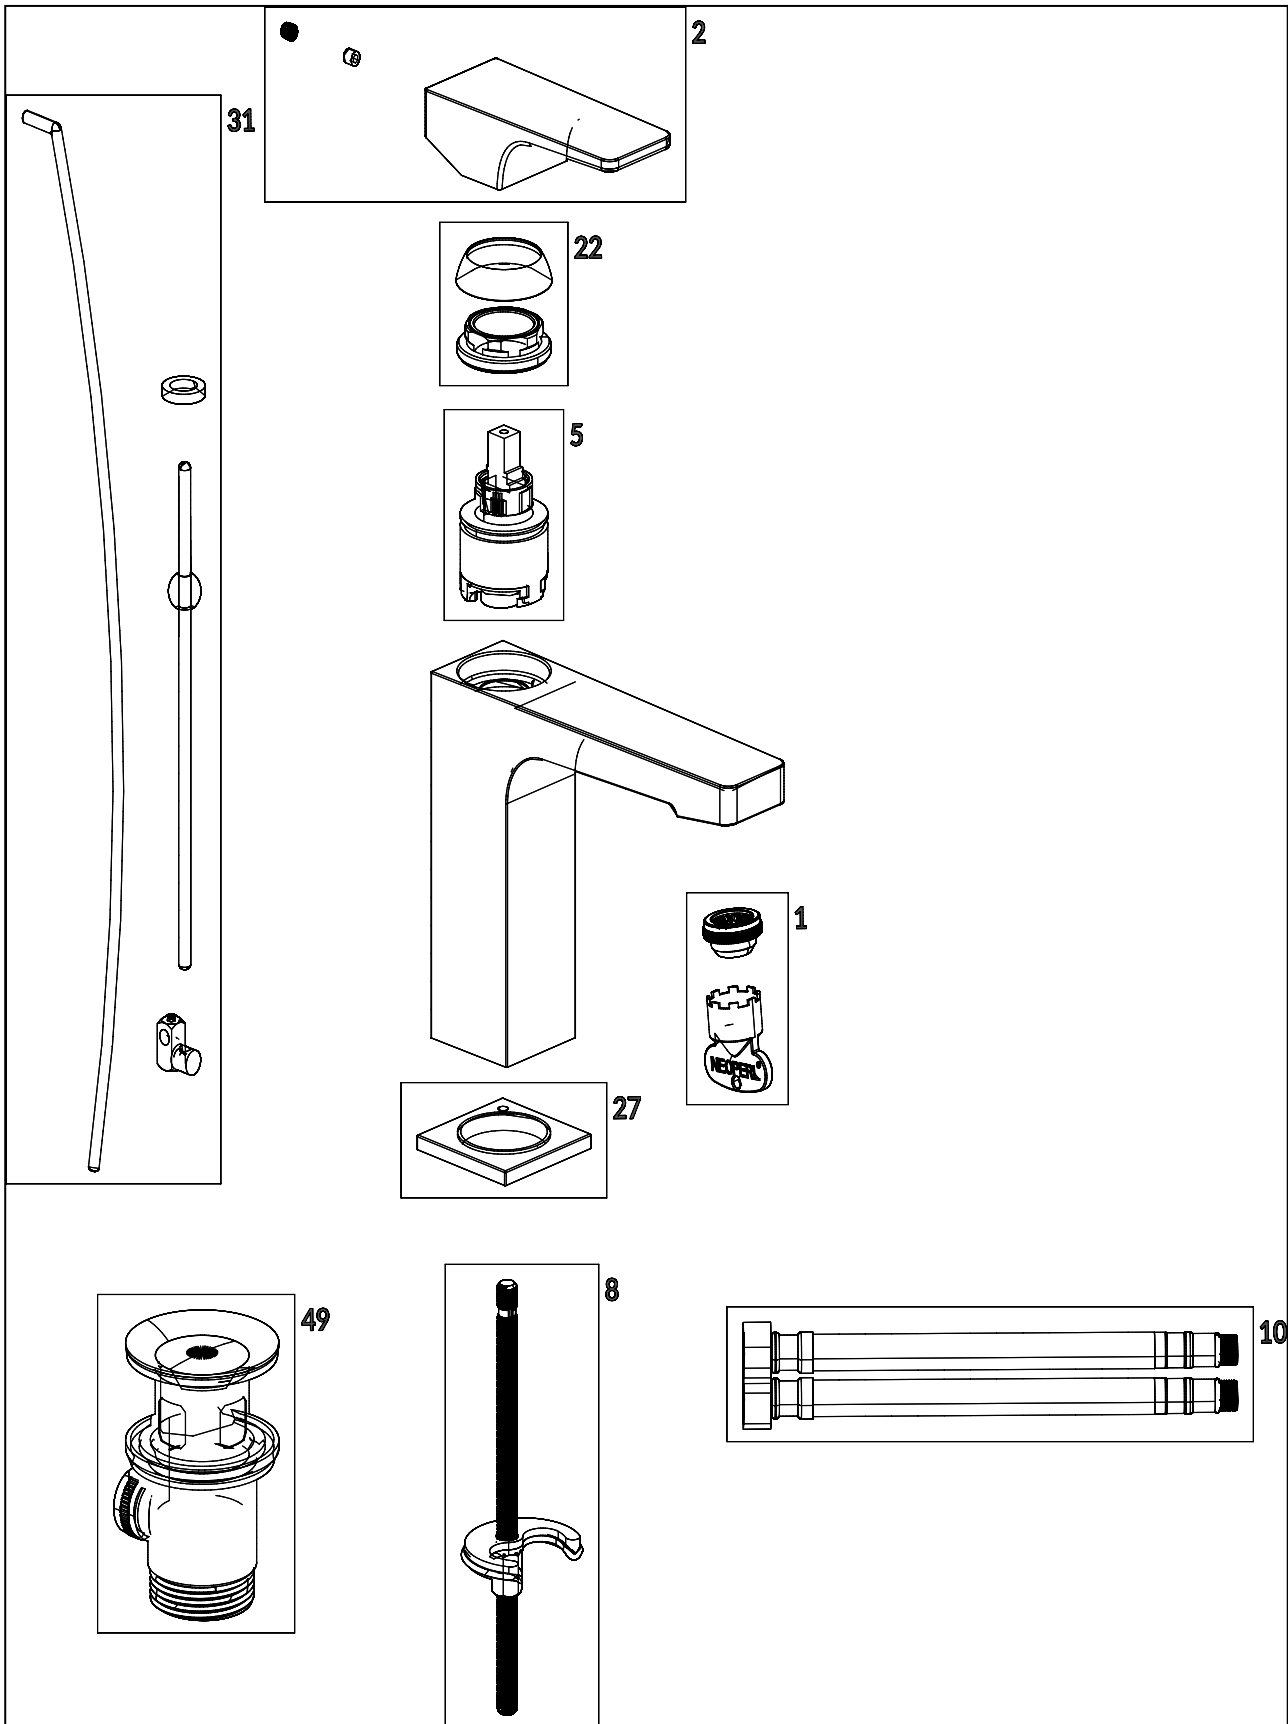

TAPS & FITTINGS ARCHITECTURA SQUARE

PRODUCT INFORMATION

1 . POSITION

Article number	TVW125004000K5
Article title	Villeroy & Boch Architectura Square Single-lever basin mixer without waste, Matt Black
Product designation	Single-lever basin mixer
Collection	Architectura Square
Assembly / Assembly type	Deck-mounted
Scope of delivery	1 x tap fitting , 1 x fastening 1 x installation instructions
Length in mm	165
Width in mm	50
Height in mm	161
Weight in kg	1,42
Material	Brass
Surface	matt
Colour name	Matt Black
EAN number	4062373809921
Air plus	An aerator enriches the water with air for a particularly soft, water-saving jet
Easy clean	Longer service life: optimum limescale removal by simply rubbing nozzles and aerators clean
Aqua smart	Sustainable, limited water flow: saving water without sacrificing on performance
Tap smartpressure	Constant water flow rate for washbasin mixers regardless of pressure fluctuations in the piping system
Length of spout in mm	130
Material	Brass
Cartridge	Cartridge with ceramic discs
Swivel aerator	No
Thermostat	No
Cool Tap	No
Spray types	Comfort jet

Longer service life: optimum limescale removal by simply rubbing nozzles and aerators clean

Constant water flow rate for washbasin mixers regardless of pressure fluctuations in the piping system

FLOW CHART

EXPLOSION DRAWINGS

BILL OF MATERIALS

No.	Article No.	Description	Quantity
5	TVP00000105000	Cartridge	1
10	TVP00000702000	Connecting hoses	1
1	TVP00000513000	Aerator set	1
8	TVP00000601000	Fastening set	1