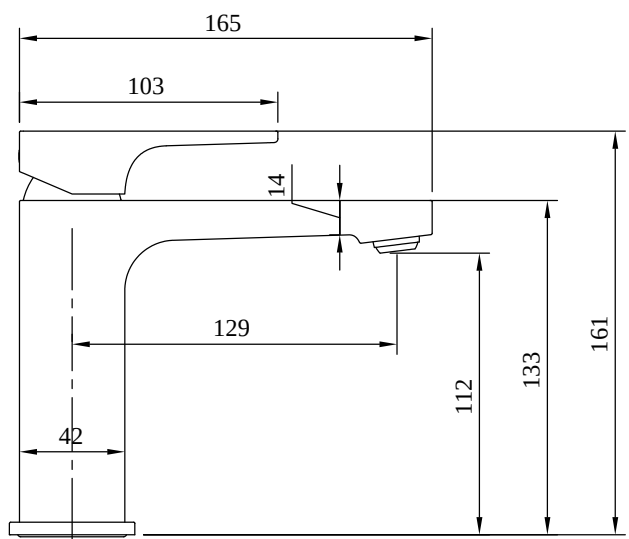

TECHNICAL DRAWINGS

TVW125004000K5