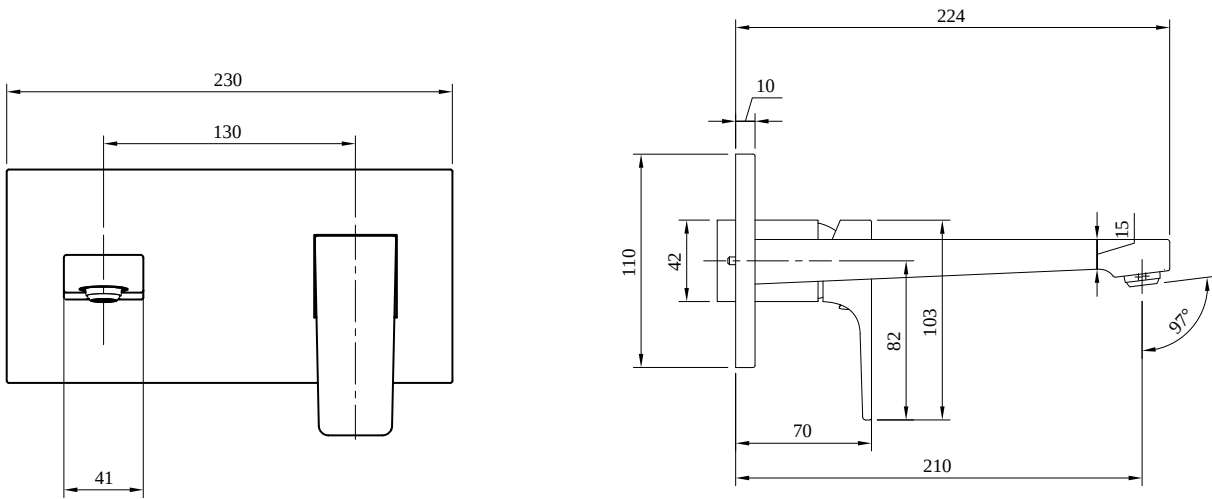

TECHNICAL DRAWINGS

TVW125003000K5