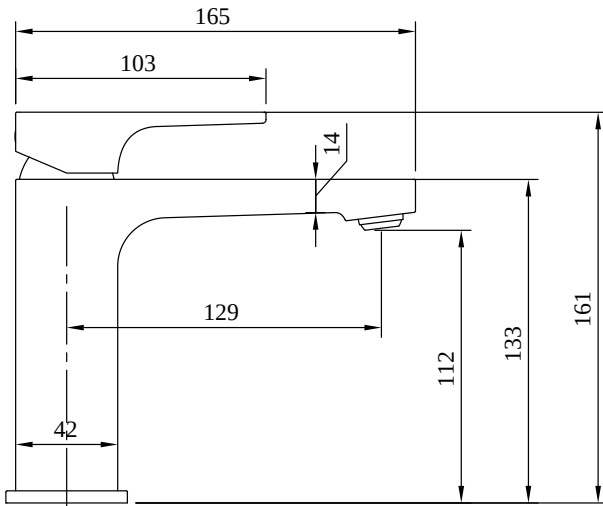

TECHNICAL DRAWINGS

TVW125001000K5