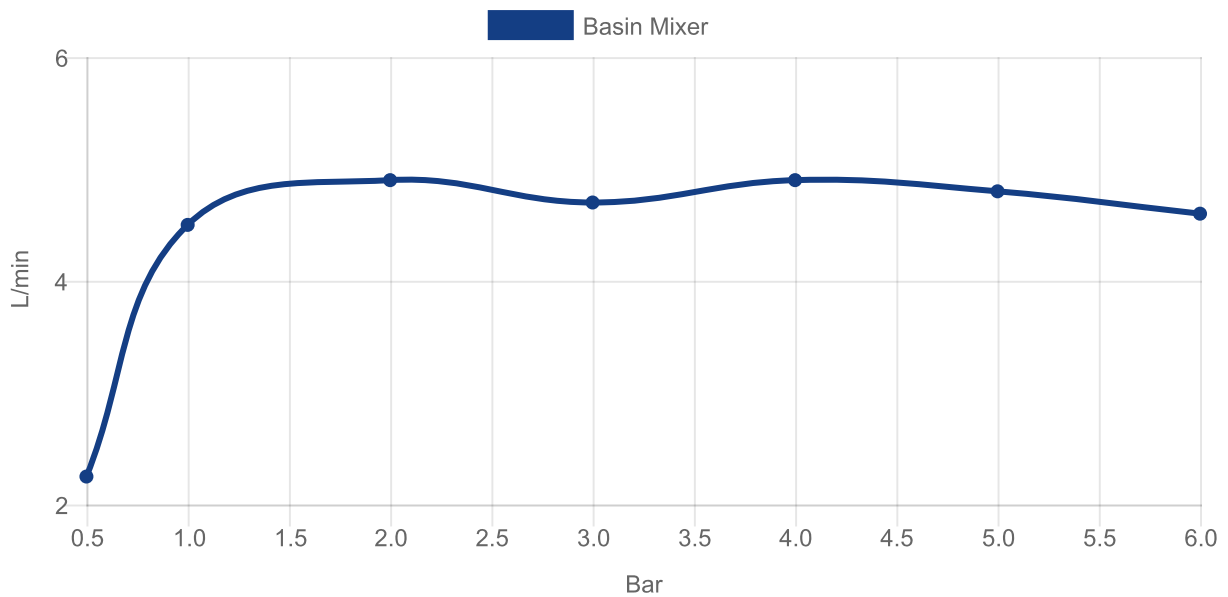

TAPS & FITTINGS ARCHITECTURA SQUARE

PRODUCT INFORMATION

1. POSITION

Article number	TVW125001000K5
Article title	Villeroy & Boch Architectura Square Single-lever basin mixer with push/pull rod lever and pop-up waste, Matt Black
Product designation	Single-lever basin mixer
Collection	Architectura Square
Assembly / Assembly type	Deck-mounted
Scope of delivery	1 x tap fitting , 1 x aerator key 1 x outlet fitting 1 x fastening 2 x connecting hoses 1 x installation instructions
Length in mm	165
Width in mm	50
Height in mm	161
Weight in kg	1,68
Material	Brass
Surface	matt
Colour name	Matt Black
EAN number	4062373809914
Air plus	An aerator enriches the water with air for a particularly soft, water-saving jet
Easy clean	Longer service life: optimum limescale removal by simply rubbing nozzles and aerators clean
Aqua smart	Sustainable, limited water flow: saving water without sacrificing on performance
Tap smartpressure	Constant water flow rate for washbasin mixers regardless of pressure fluctuations in the piping system
Length of spout in mm	130
Material	Brass
Volume	6,669
Angle jet regulator	7
Cartridge	Cartridge with ceramic discs
Handle position	Top
Number of tap holes	1
Swivel aerator	No
Water regulation	Water temperature is regulated 45° to each side
Thermostat	No

Cool Tap	No
Spray types	Comfort jet

COLOUR

COLOUR DESIGNATION

Matt Black

TECHNICAL DRAWINGS

TVW125001000K5

CHARACTERISTICS

An aerator enriches the water with air for a particularly soft, water-saving jet

Sustainable, limited water flow: saving water without sacrificing on performance

Longer service life: optimum limescale removal by simply rubbing nozzles and aerators clean

Constant water flow rate for washbasin mixers regardless of pressure fluctuations in the piping system

FLOW CHART

EXPLOSION DRAWINGS

BILL OF MATERIALS

No.	Article No.	Description	Quantity
5	TVP00000105000	Cartridge	1
10	TVP00000702000	Connecting hoses	1
1	TVP00000513000	Aerator set	1
8	TVP00000601000	Fastening set	1