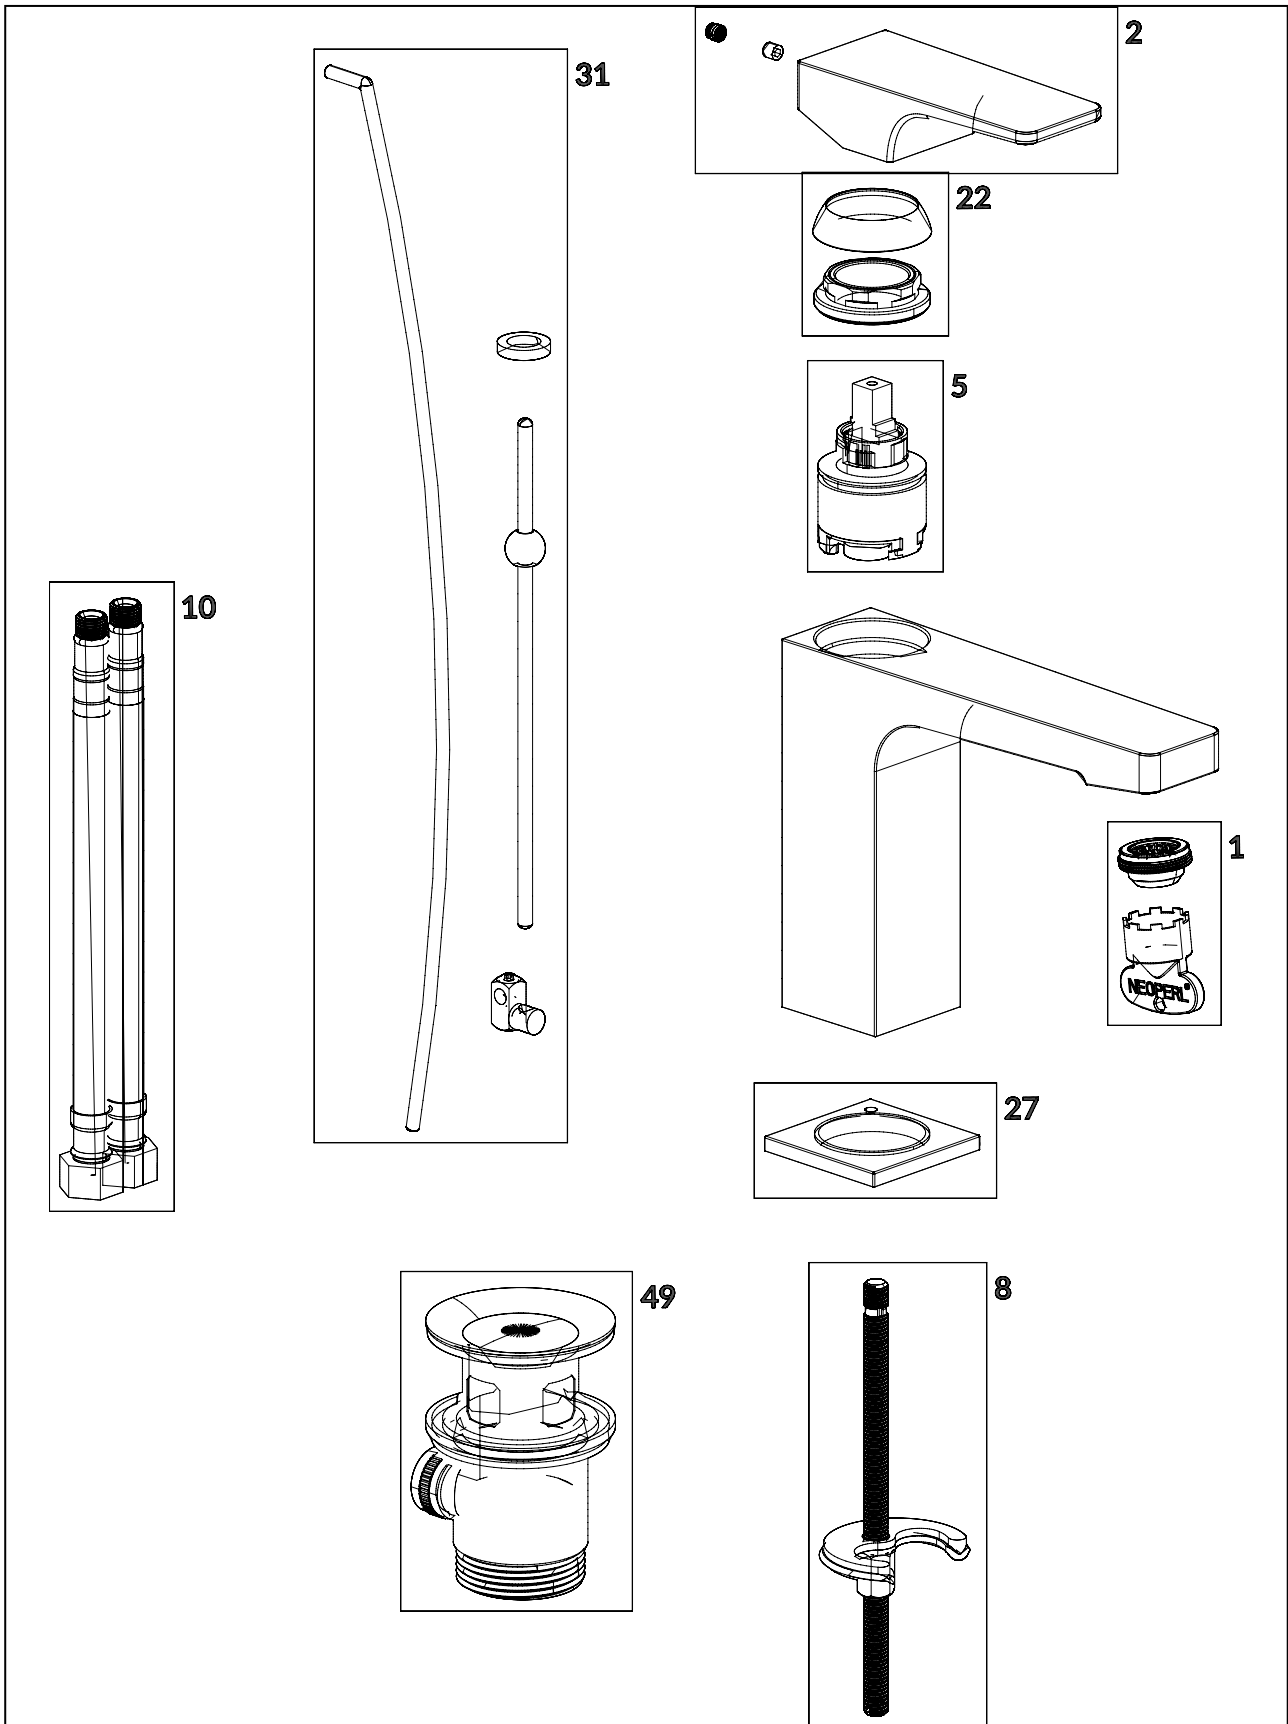

TAPS & FITTINGS ARCHITECTURA SQUARE

PRODUCT INFORMATION

1. POSITION

Article number	TVW125001000K5
Article title	Villeroy & Boch Architectura Square Single-lever basin mixer with push/pull rod lever and pop-up waste, Matt Black
Product designation	Single-lever basin mixer
Collection	Architectura Square
Assembly / Assembly type	Deck-mounted
Scope of delivery	1 x tap fitting , 1 x aerator key 1 x outlet fitting 1 x fastening 2 x connecting hoses 1 x installation instructions
Length in mm	165
Width in mm	50
Height in mm	161
Weight in kg	1,68
Material	Brass
Surface	matt
Colour name	Matt Black
EAN number	4062373809914
Air plus	An aerator enriches the water with air for a particularly soft, water-saving jet
Easy clean	Longer service life: optimum limescale removal by simply rubbing nozzles and aerators clean
Aqua smart	Sustainable, limited water flow: saving water without sacrificing on performance
Tap smartpressure	Constant water flow rate for washbasin mixers regardless of pressure fluctuations in the piping system
Length of spout in mm	130
Material	Brass
Volume	6,669
Angle jet regulator	7
Cartridge	Cartridge with ceramic discs
Handle position	Top
Number of tap holes	1
Swivel aerator	No
Water regulation	Water temperature is regulated 45° to each side
Thermostat	No

FLOW CHART

EXPLOSION DRAWINGS

BILL OF MATERIALS

No.	Article No.	Description	Quantity
5	TVP00000105000	Cartridge	1
10	TVP00000702000	Connecting hoses	1
1	TVP00000513000	Aerator set	1
8	TVP00000601000	Fastening set	1