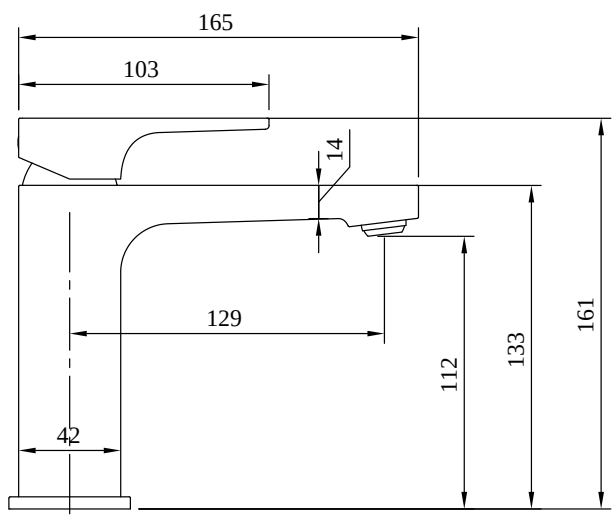

TECHNICAL DRAWINGS

TVW12500100076