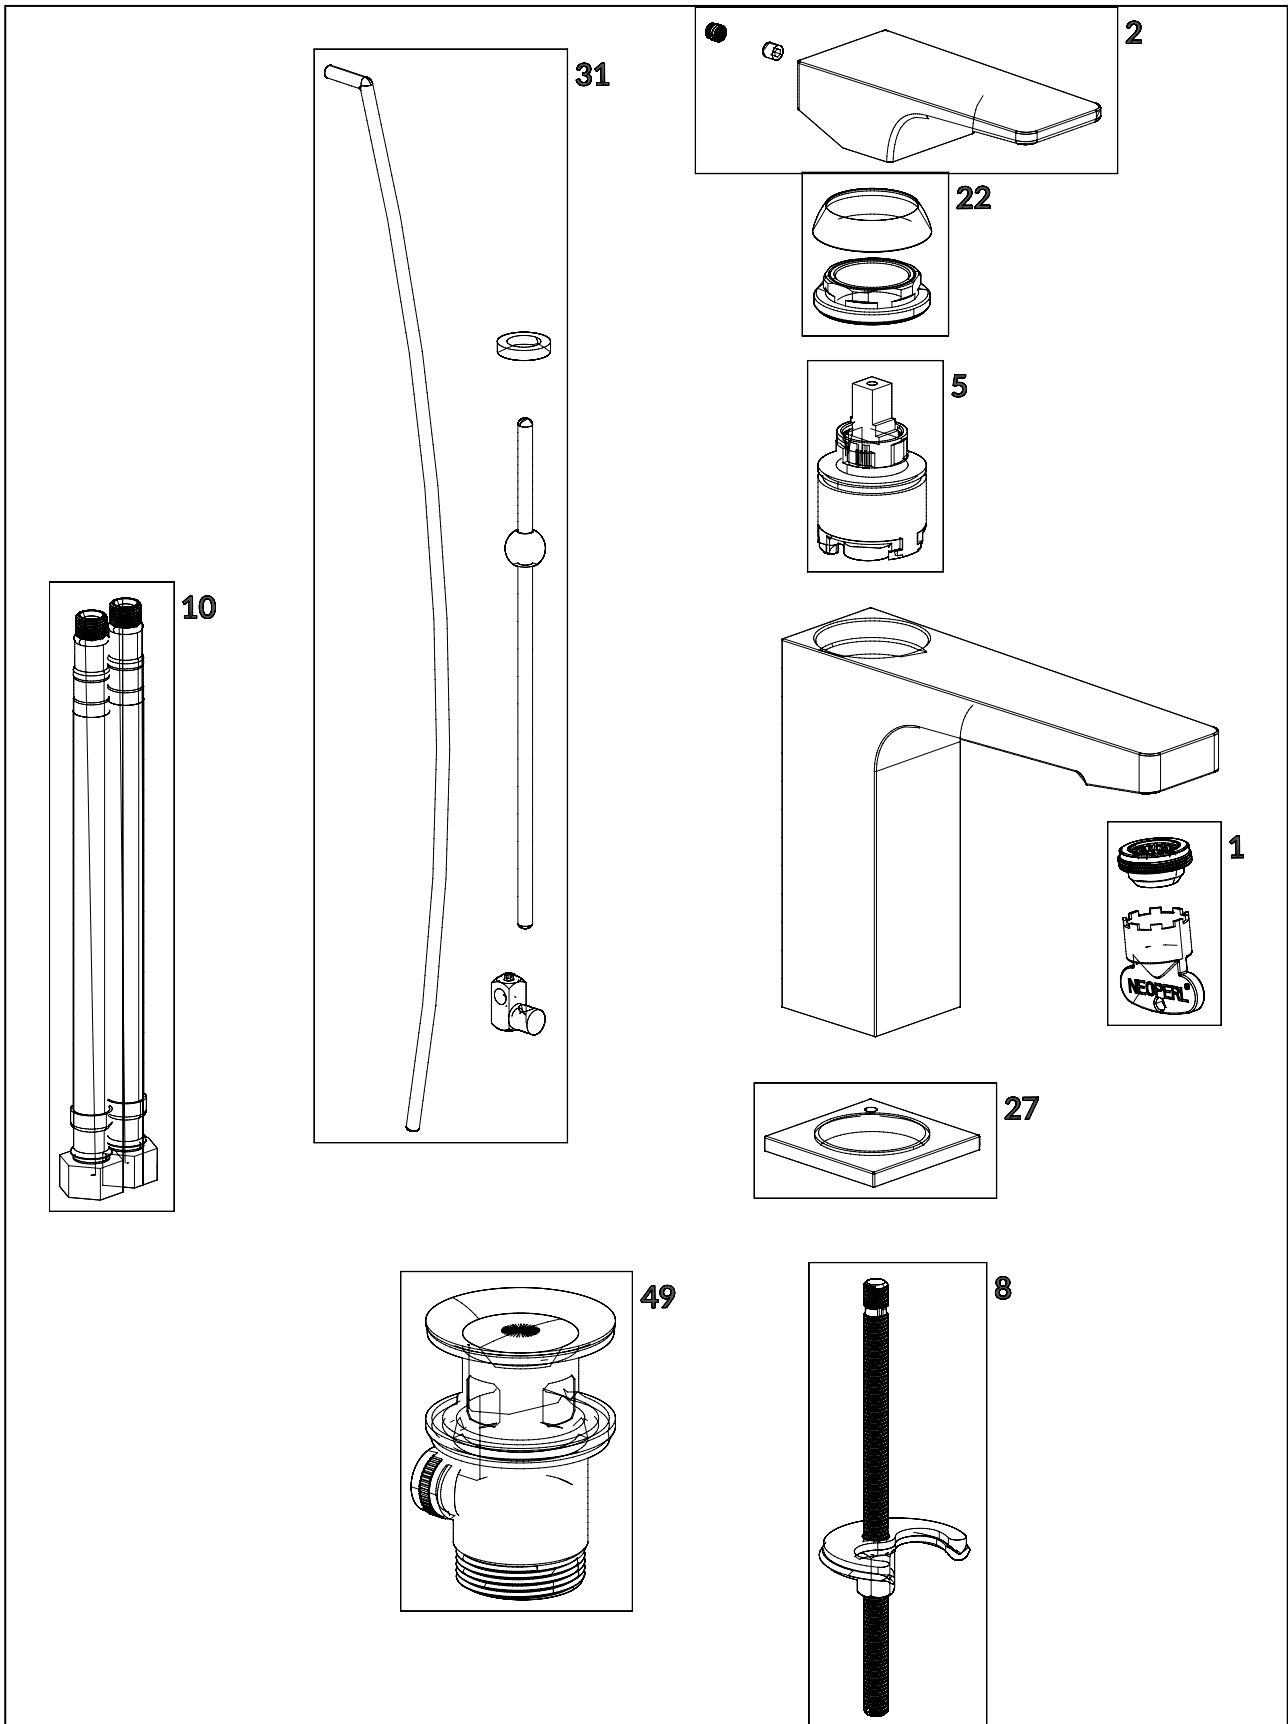

TAPS & FITTINGS ARCHITECTURA SQUARE

PRODUCT INFORMATION

1. POSITION

Article number	TVW12500100076
Article title	Villeroy & Boch Architectura Square Single-lever basin mixer with push/pull rod lever and pop-up waste, Brushed Gold
Product designation	Single-lever basin mixer
Collection	Architectura Square
Assembly / Assembly type	Deck-mounted
Scope of delivery	1 x tap fitting , 1 x aerator key 1 x outlet fitting 1 x fastening 2 x connecting hoses 1 x installation instructions
Length in mm	165
Width in mm	50
Height in mm	161
Weight in kg	1,68
Material	Brass
Surface	glossy
Colour name	Brushed Gold
EAN number	4062373809617
Air plus	An aerator enriches the water with air for a particularly soft, water-saving jet
Easy clean	Longer service life: optimum limescale removal by simply rubbing nozzles and aerators clean
Aqua smart	Sustainable, limited water flow: saving water without sacrificing on performance
Tap smartpressure	Constant water flow rate for washbasin mixers regardless of pressure fluctuations in the piping system
Length of spout in mm	130
Material	Brass
Volume	6,669
Angle jet regulator	7
Cartridge	Cartridge with ceramic discs
Handle position	Top
Number of tap holes	1
Swivel aerator	No
Water regulation	Water temperature is regulated 45° to each side
Thermostat	No

FLOW CHART

EXPLOSION DRAWINGS

BILL OF MATERIALS

No.	Article No.	Description	Quantity
5	TVP00000105000	Cartridge	1
10	TVP00000702000	Connecting hoses	1
1	TVP00000513000	Aerator set	1
8	TVP00000601000	Fastening set	1