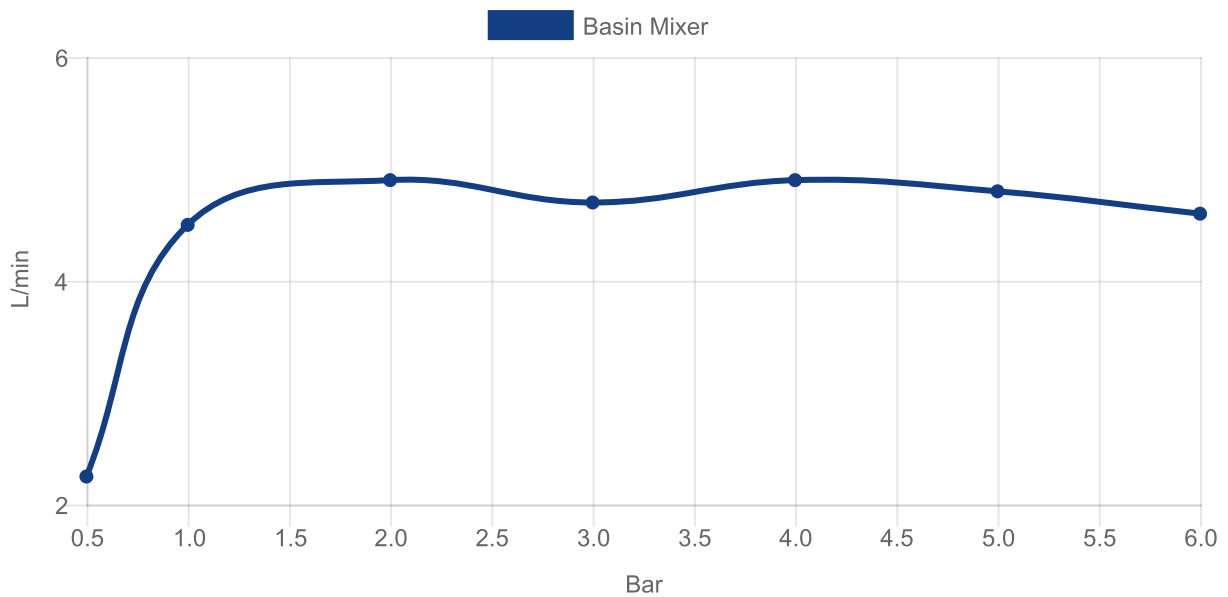

TAPS & FITTINGS ARCHITECTURA SQUARE

PRODUCT INFORMATION

1. POSITION

Article number	TVW12500100076
Article title	Villeroy & Boch Architectura Square Single-lever basin mixer with push/pull rod lever and pop-up waste, Brushed Gold
Product designation	Single-lever basin mixer
Collection	Architectura Square
Assembly / Assembly type	Deck-mounted
Scope of delivery	1 x tap fitting , 1 x aerator key 1 x outlet fitting 1 x fastening 2 x connecting hoses 1 x installation instructions
Length in mm	165
Width in mm	50
Height in mm	161
Weight in kg	1,68
Material	Brass
Surface	glossy
Colour name	Brushed Gold
EAN number	4062373809617
Air plus	An aerator enriches the water with air for a particularly soft, water-saving jet
Easy clean	Longer service life: optimum limescale removal by simply rubbing nozzles and aerators clean
Aqua smart	Sustainable, limited water flow: saving water without sacrificing on performance
Tap smartpressure	Constant water flow rate for washbasin mixers regardless of pressure fluctuations in the piping system
Length of spout in mm	130
Material	Brass
Volume	6,669
Angle jet regulator	7
Cartridge	Cartridge with ceramic discs
Handle position	Top
Number of tap holes	1
Swivel aerator	No
Water regulation	Water temperature is regulated 45° to each side
Thermostat	No

Sustainable, limited water flow: saving water without sacrificing on performance

Longer service life: optimum limescale removal by simply rubbing nozzles and aerators clean

Constant water flow rate for washbasin mixers regardless of pressure fluctuations in the piping system

FLOW CHART

EXPLOSION DRAWINGS

BILL OF MATERIALS

No.	Article No.	Description	Quantity
5	TVP00000105000	Cartridge	1
10	TVP00000702000	Connecting hoses	1
1	TVP00000513000	Aerator set	1
8	TVP00000601000	Fastening set	1