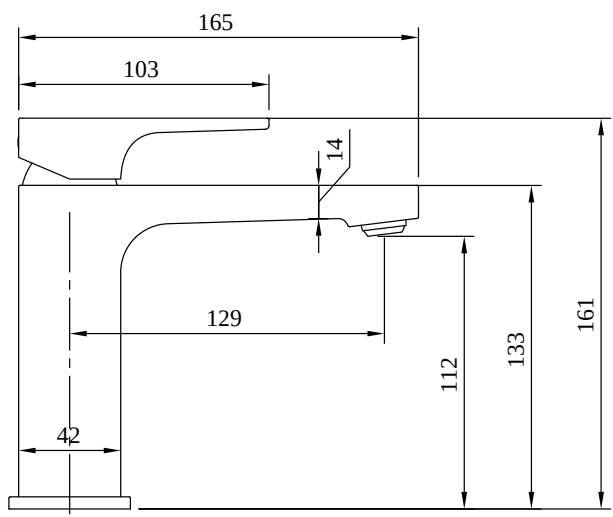

TAPS & FITTINGS ARCHITECTURA SQUARE

PRODUCT INFORMATION

1. POSITION

Article number	TVW12500100064
Article title	Villeroy & Boch Architectura Square Single-lever basin mixer with push/pull rod lever and pop-up waste, Brushed Nickel Matt
Product designation	Single-lever basin mixer
Collection	Architectura Square
Assembly / Assembly type	Deck-mounted
Scope of delivery	1 x tap fitting , 1 x aerator key 1 x outlet fitting 1 x fastening 2 x connecting hoses 1 x installation instructions
Length in mm	165
Width in mm	50
Height in mm	161
Weight in kg	1,68
Material	Brass
Surface	glossy
Colour name	Brushed Nickel Matt
EAN number	4062373810019
Air plus	An aerator enriches the water with air for a particularly soft, water-saving jet
Easy clean	Longer service life: optimum limescale removal by simply rubbing nozzles and aerators clean
Aqua smart	Sustainable, limited water flow: saving water without sacrificing on performance
Tap smartpressure	Constant water flow rate for washbasin mixers regardless of pressure fluctuations in the piping system
Length of spout in mm	130
Material	Brass
Volume	6,669
Angle jet regulator	7
Cartridge	Cartridge with ceramic discs
Handle position	Top
Number of tap holes	1
Swivel aerator	No
Water regulation	Water temperature is regulated 45° to each side
Thermostat	No

Cool Tap	No
Spray types	Comfort jet

COLOUR

COLOUR DESIGNATION

Brushed Nickel Matt

TECHNICAL DRAWINGS

TVW12500100064

CHARACTERISTICS

An aerator enriches the water with air for a particularly soft, water-saving jet

FLOW CHART

EXPLOSION DRAWINGS

BILL OF MATERIALS

No.	Article No.	Description	Quantity
5	TVP00000105000	Cartridge	1
10	TVP00000702000	Connecting hoses	1
1	TVP00000513000	Aerator set	1
8	TVP00000601000	Fastening set	1