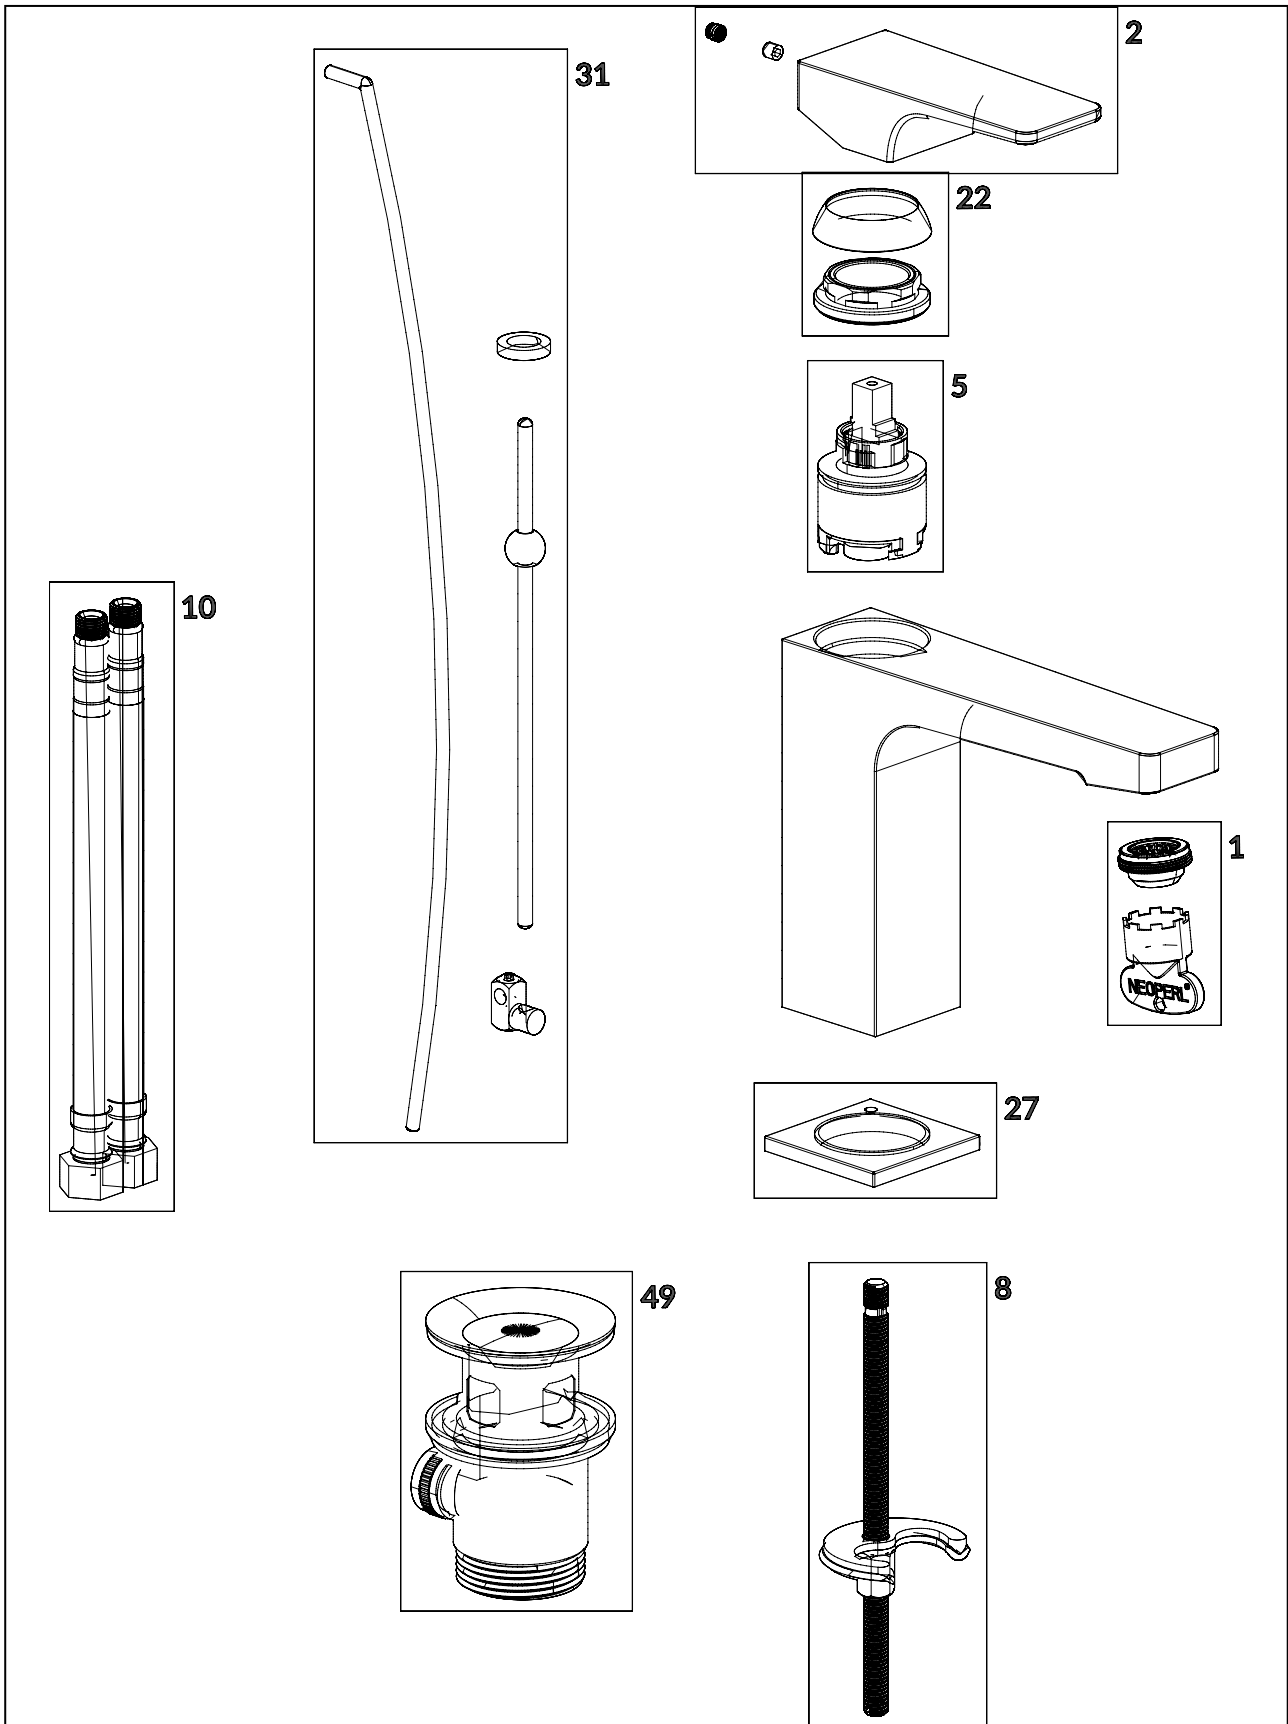

TAPS & FITTINGS ARCHITECTURA SQUARE

PRODUCT INFORMATION

1. POSITION

Article number	TVW12500100064
Article title	Villeroy & Boch Architectura Square Single-lever basin mixer with push/pull rod lever and pop-up waste, Brushed Nickel Matt
Product designation	Single-lever basin mixer
Collection	Architectura Square
Assembly / Assembly type	Deck-mounted
Scope of delivery	1 x tap fitting , 1 x aerator key 1 x outlet fitting 1 x fastening 2 x connecting hoses 1 x installation instructions
Length in mm	165
Width in mm	50
Height in mm	161
Weight in kg	1,68
Material	Brass
Surface	glossy
Colour name	Brushed Nickel Matt
EAN number	4062373810019
Air plus	An aerator enriches the water with air for a particularly soft, water-saving jet
Easy clean	Longer service life: optimum limescale removal by simply rubbing nozzles and aerators clean
Aqua smart	Sustainable, limited water flow: saving water without sacrificing on performance
Tap smartpressure	Constant water flow rate for washbasin mixers regardless of pressure fluctuations in the piping system
Length of spout in mm	130
Material	Brass
Volume	6,669
Angle jet regulator	7
Cartridge	Cartridge with ceramic discs
Handle position	Top
Number of tap holes	1
Swivel aerator	No
Water regulation	Water temperature is regulated 45° to each side
Thermostat	No

Cool Tap	No
Spray types	Comfort jet

COLOUR

COLOUR DESIGNATION

Brushed Nickel Matt

TECHNICAL DRAWINGS

TVW12500100064

CHARACTERISTICS

An aerator enriches the water with air for a particularly soft, water-saving jet

FLOW CHART

EXPLOSION DRAWINGS

BILL OF MATERIALS

No.	Article No.	Description	Quantity
5	TVP00000105000	Cartridge	1
10	TVP00000702000	Connecting hoses	1
1	TVP00000513000	Aerator set	1
8	TVP00000601000	Fastening set	1