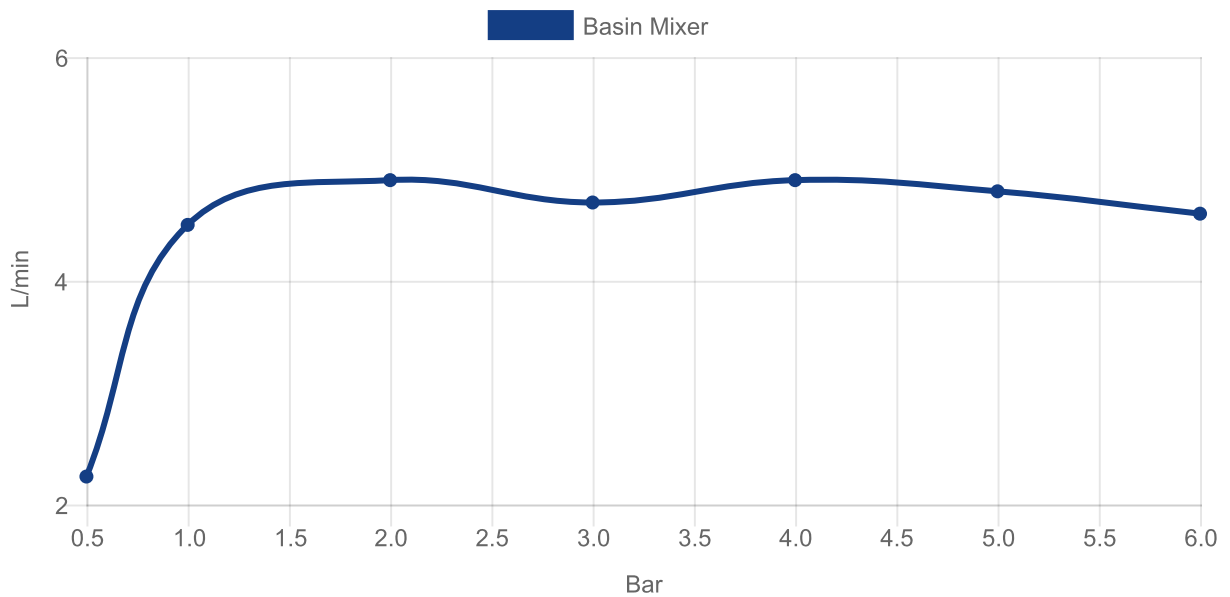

TAPS & FITTINGS ARCHITECTURA SQUARE

PRODUCT INFORMATION

1. POSITION

Article number	TVW12500100064
Article title	Villeroy & Boch Architectura Square Single-lever basin mixer with push/pull rod lever and pop-up waste, Brushed Nickel Matt
Product designation	Single-lever basin mixer
Collection	Architectura Square
Assembly / Assembly type	Deck-mounted
Scope of delivery	1 x tap fitting , 1 x aerator key 1 x outlet fitting 1 x fastening 2 x connecting hoses 1 x installation instructions
Length in mm	165
Width in mm	50
Height in mm	161
Weight in kg	1,68
Material	Brass
Surface	glossy
Colour name	Brushed Nickel Matt
EAN number	4062373810019
Air plus	An aerator enriches the water with air for a particularly soft, water-saving jet
Easy clean	Longer service life: optimum limescale removal by simply rubbing nozzles and aerators clean
Aqua smart	Sustainable, limited water flow: saving water without sacrificing on performance
Tap smartpressure	Constant water flow rate for washbasin mixers regardless of pressure fluctuations in the piping system
Length of spout in mm	130
Material	Brass
Volume	6,669
Angle jet regulator	7
Cartridge	Cartridge with ceramic discs
Handle position	Top
Number of tap holes	1
Swivel aerator	No
Water regulation	Water temperature is regulated 45° to each side
Thermostat	No

Sustainable, limited water flow: saving water without sacrificing on performance

Longer service life: optimum limescale removal by simply rubbing nozzles and aerators clean

Constant water flow rate for washbasin mixers regardless of pressure fluctuations in the piping system

FLOW CHART

EXPLOSION DRAWINGS

BILL OF MATERIALS

No.	Article No.	Description	Quantity
5	TVP00000105000	Cartridge	1
10	TVP00000702000	Connecting hoses	1
1	TVP00000513000	Aerator set	1
8	TVP00000601000	Fastening set	1