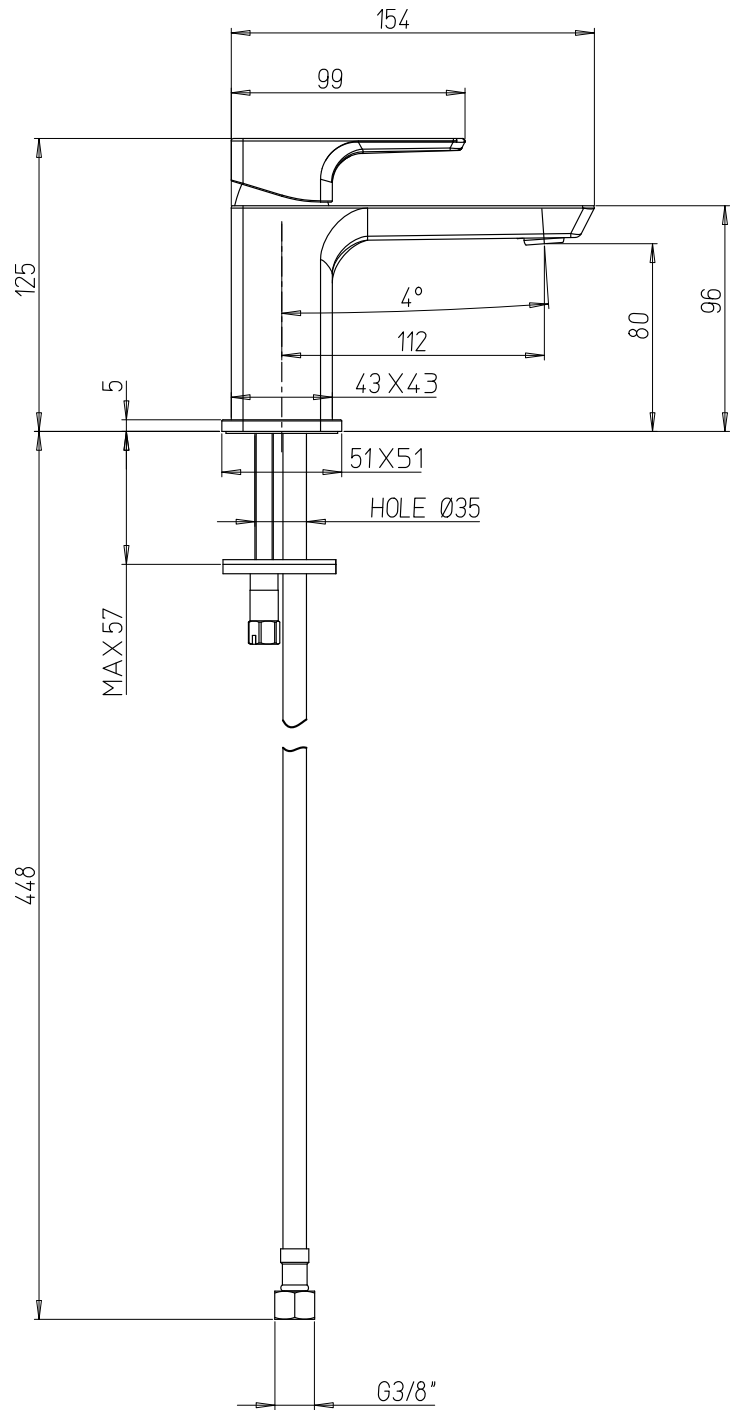

TAPS & FITTINGS SUBWAY 3.0

PRODUCT INFORMATION

1 . POSITION

Article number	TVW11200600061
Article title	Villeroy & Boch Subway 3.0 Cold water tap without waste, Chrome
Product designation	Cold water tap
Collection	Subway 3.0
Assembly / Assembly type	Deck-mounted
Scope of delivery	1 x tap fitting , 1 x fastening 2 x connecting hoses 1 x installation instructions
Length in mm	154
Width in mm	43
Height in mm	125
Weight in kg	1,35
Material	Brass
Surface	glossy
Colour name	Chrome
EAN number	4062373800430
Air plus	An aerator enriches the water with air for a particularly soft, water-saving jet
Easy clean	Longer service life: optimum limescale removal by simply rubbing nozzles and aerators clean
Aqua smart	Sustainable, limited water flow: saving water without sacrificing on performance
Tap smartpressure	Constant water flow rate for washbasin mixers regardless of pressure fluctuations in the piping system
Length of spout in mm	112
Material	Brass
Volume	7,935
Angle jet regulator	4
Cartridge	Cartridge with ceramic discs
Handle position	Top
Number of tap holes	1
Diameter of faucet body	43
Swivel aerator	Yes
Water regulation	Water temperature is regulated 45° to each side
Thermostat	No
Cool Tap	No
Spray types	Comfort jet

COLOUR

COLOUR DESIGNATION

Chrome

TECHNICAL DRAWINGS

TVW11200600061

CHARACTERISTICS

An aerator enriches the water with air for a particularly soft, water-saving jet

Sustainable, limited water flow: saving water without sacrificing on performance

Longer service life: optimum limescale removal by simply rubbing nozzles and aerators clean

Constant water flow rate for washbasin mixers regardless of pressure fluctuations in the piping system

FLOW CHART

EXPLOSION DRAWINGS

BILL OF MATERIALS

No.	Article No.	Description	Quantity
5	TVP00000105000	Cartridge	1
1	TVP00007100000	Aerator set	1
2	TVP11200200061	Handle	1
8	TVP11202200000	Fastening set	1
10	TVP00013600000	Connecting hoses	1