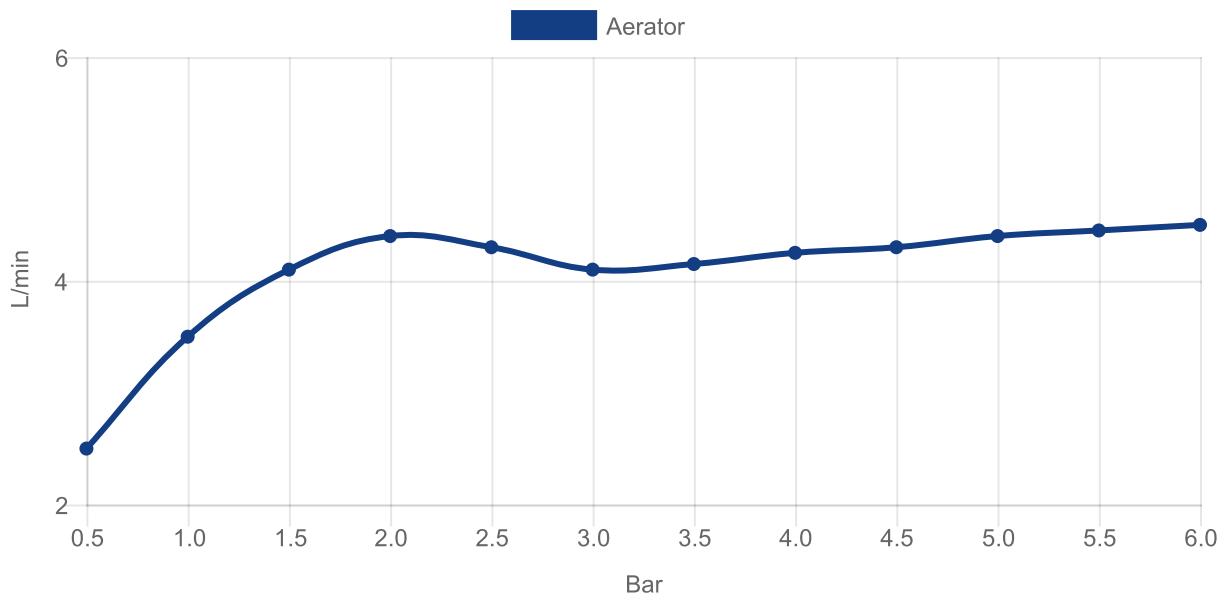

TAPS & FITTINGS SUBWAY 3.0

PRODUCT INFORMATION

1 . POSITION

Article number	TVW11200600061
Article title	Villeroy & Boch Subway 3.0 Cold water tap without waste, Chrome
Product designation	Cold water tap
Collection	Subway 3.0
Assembly / Assembly type	Deck-mounted
Scope of delivery	1 x tap fitting , 1 x fastening 2 x connecting hoses 1 x installation instructions
Length in mm	154
Width in mm	43
Height in mm	125
Weight in kg	1,35
Material	Brass
Surface	glossy
Colour name	Chrome
EAN number	4062373800430
Air plus	An aerator enriches the water with air for a particularly soft, water-saving jet
Easy clean	Longer service life: optimum limescale removal by simply rubbing nozzles and aerators clean
Aqua smart	Sustainable, limited water flow: saving water without sacrificing on performance
Tap smartpressure	Constant water flow rate for washbasin mixers regardless of pressure fluctuations in the piping system
Length of spout in mm	112
Material	Brass
Volume	7,935
Angle jet regulator	4
Cartridge	Cartridge with ceramic discs
Handle position	Top
Number of tap holes	1
Diameter of faucet body	43
Swivel aerator	Yes
Water regulation	Water temperature is regulated 45° to each side
Thermostat	No
Cool Tap	No
Spray types	Comfort jet

COLOUR

COLOUR DESIGNATION

Chrome

TECHNICAL DRAWINGS

TVW11200600061

CHARACTERISTICS

An aerator enriches the water with air for a particularly soft, water-saving jet

Sustainable, limited water flow: saving water without sacrificing on performance

Longer service life: optimum limescale removal by simply rubbing nozzles and aerators clean

Constant water flow rate for washbasin mixers regardless of pressure fluctuations in the piping system

FLOW CHART