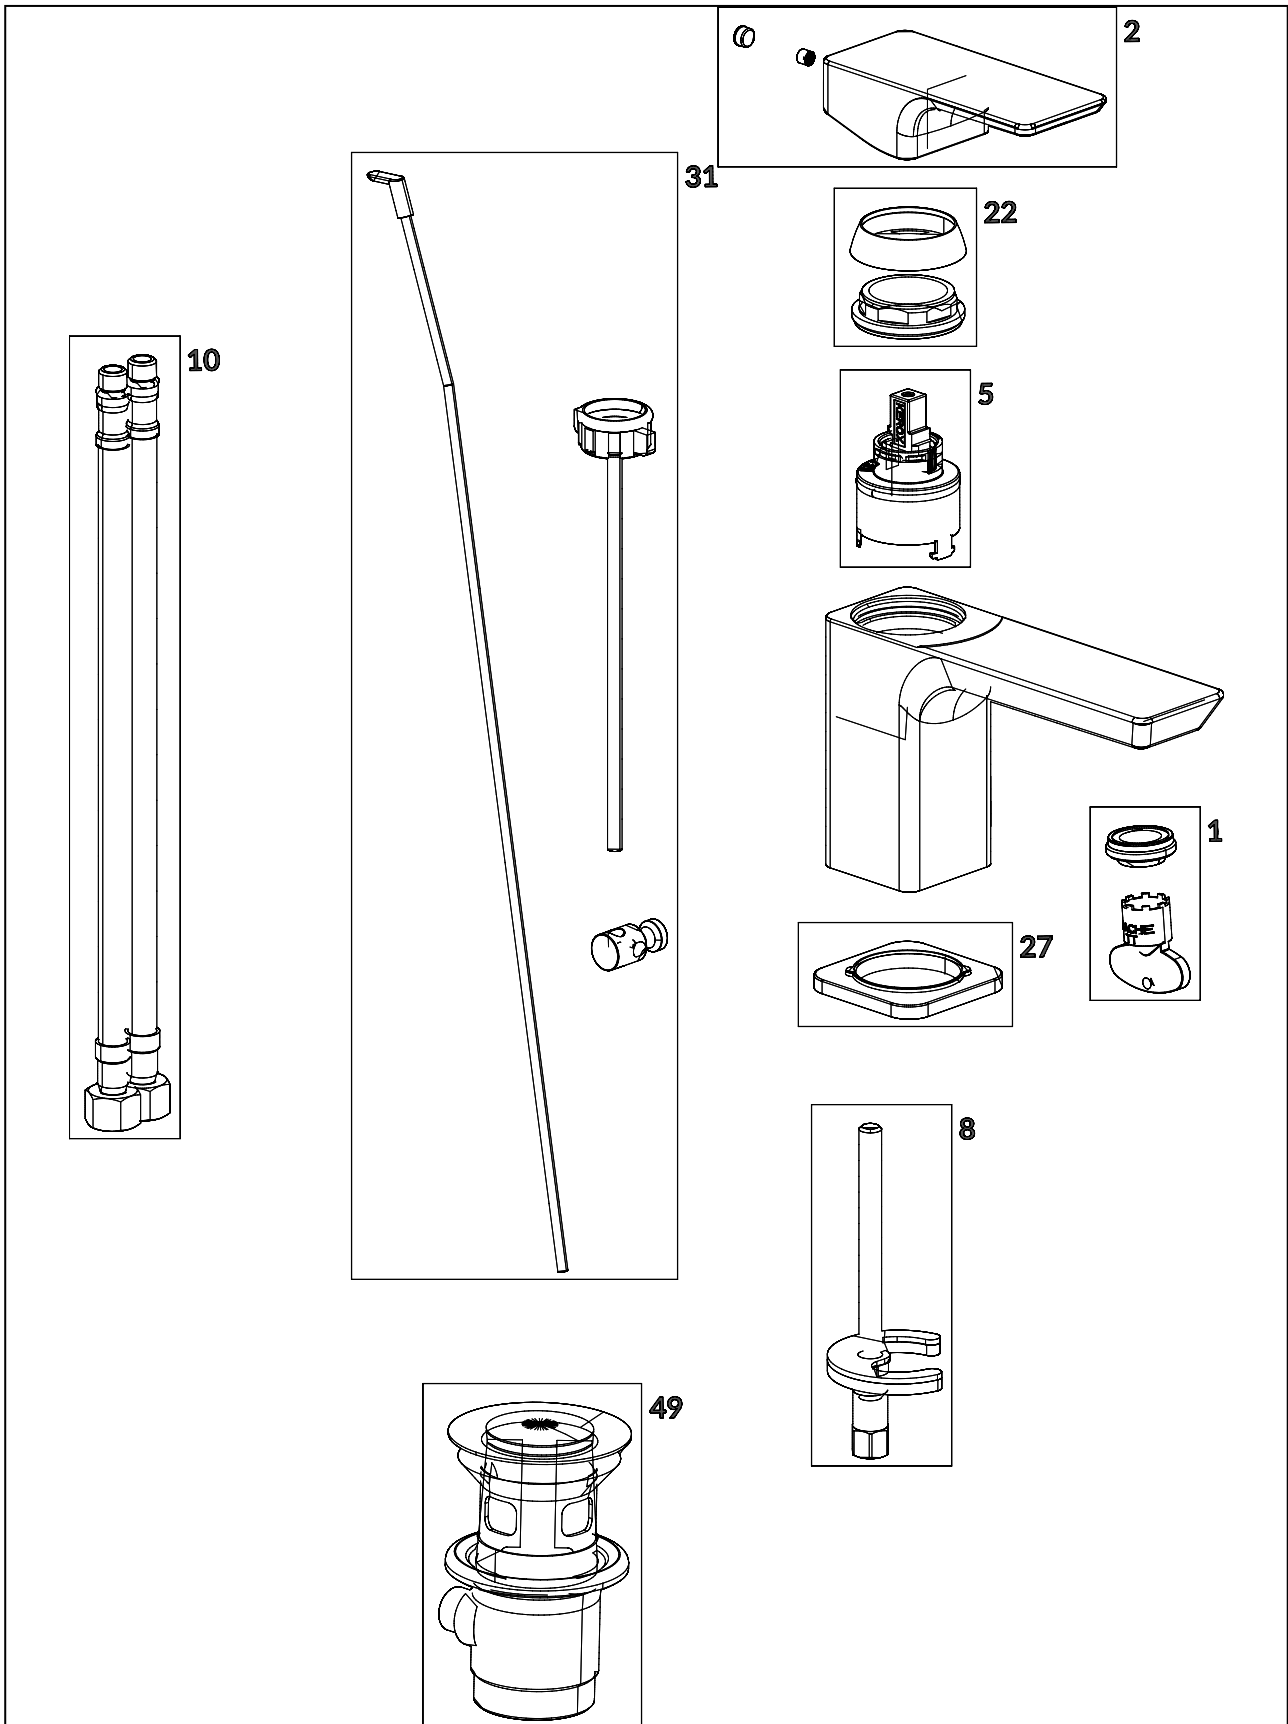

TAPS & FITTINGS SUBWAY 3.0

PRODUCT INFORMATION

1 . POSITION

Article number	TVW11200600061
Article title	Villeroy & Boch Subway 3.0 Cold water tap without waste, Chrome
Product designation	Cold water tap
Collection	Subway 3.0
Assembly / Assembly type	Deck-mounted
Scope of delivery	1 x tap fitting , 1 x fastening 2 x connecting hoses 1 x installation instructions
Length in mm	154
Width in mm	43
Height in mm	125
Weight in kg	1,35
Material	Brass
Surface	glossy
Colour name	Chrome
EAN number	4062373800430
Air plus	An aerator enriches the water with air for a particularly soft, water-saving jet
Easy clean	Longer service life: optimum limescale removal by simply rubbing nozzles and aerators clean
Aqua smart	Sustainable, limited water flow: saving water without sacrificing on performance
Tap smartpressure	Constant water flow rate for washbasin mixers regardless of pressure fluctuations in the piping system
Length of spout in mm	112
Material	Brass
Volume	7,935
Angle jet regulator	4
Cartridge	Cartridge with ceramic discs
Handle position	Top
Number of tap holes	1
Diameter of faucet body	43
Swivel aerator	Yes
Water regulation	Water temperature is regulated 45° to each side
Thermostat	No
Cool Tap	No
Spray types	Comfort jet

Longer service life: optimum limescale removal by simply rubbing nozzles and aerators clean

Constant water flow rate for washbasin mixers regardless of pressure fluctuations in the piping system

FLOW CHART

EXPLOSION DRAWINGS

BILL OF MATERIALS

No.	Article No.	Description	Quantity
5	TVP00000105000	Cartridge	1
1	TVP00007100000	Aerator set	1
2	TVP11200200061	Handle	1
8	TVP11202200000	Fastening set	1
10	TVP00013600000	Connecting hoses	1