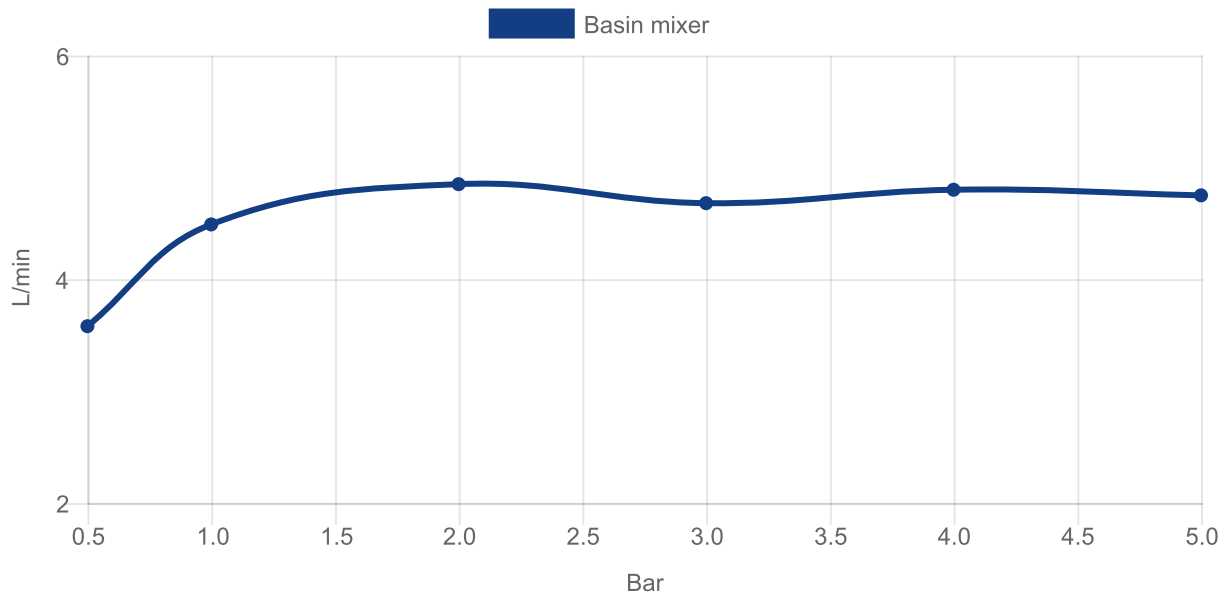

#### 1. POSITION

<b>Article number</b>	<b>TVW10700300161</b>
Article title	Villeroy & Boch Liberty Single-lever basin mixer without waste, Chrome
Product designation	Single-lever basin mixer
Collection	Liberty
Assembly / Assembly type	Deck-mounted
Scope of delivery	1 x tap fitting , 1 x aerator key 1 x outlet fitting 1 x fastening 2 x connecting hoses 1 x installation instructions
Length in mm	178
Width in mm	43
Height in mm	154
Weight in kg	1,53
Material	Brass
Surface	glossy
Colour name	Chrome
EAN number	4065467349860
Air plus	An aerator enriches the water with air for a particularly soft, water-saving jet
Aqua smart	Sustainable, limited water flow: saving water without sacrificing on performance
Tap smartpressure	Constant water flow rate for washbasin mixers regardless of pressure fluctuations in the piping system
Length of spout in mm	138
Material	Brass
Volume	5,04
Cartridge	Cartridge with ceramic discs
Handle position	Top
Number of tap holes	1
Diameter of faucet body	43
Swivel aerator	Yes
Water regulation	Water temperature is regulated 45° to each side
Thermostat	No
Cool Tap	No
Spray types	Comfort jet

## CHARACTERISTICS

An aerator enriches the water with air for a particularly soft, water-saving jet

Sustainable, limited water flow: saving water without sacrificing on performance

Constant water flow rate for washbasin mixers regardless of pressure fluctuations in the piping system

## FLOW CHART

EXPLOSION DRAWINGS