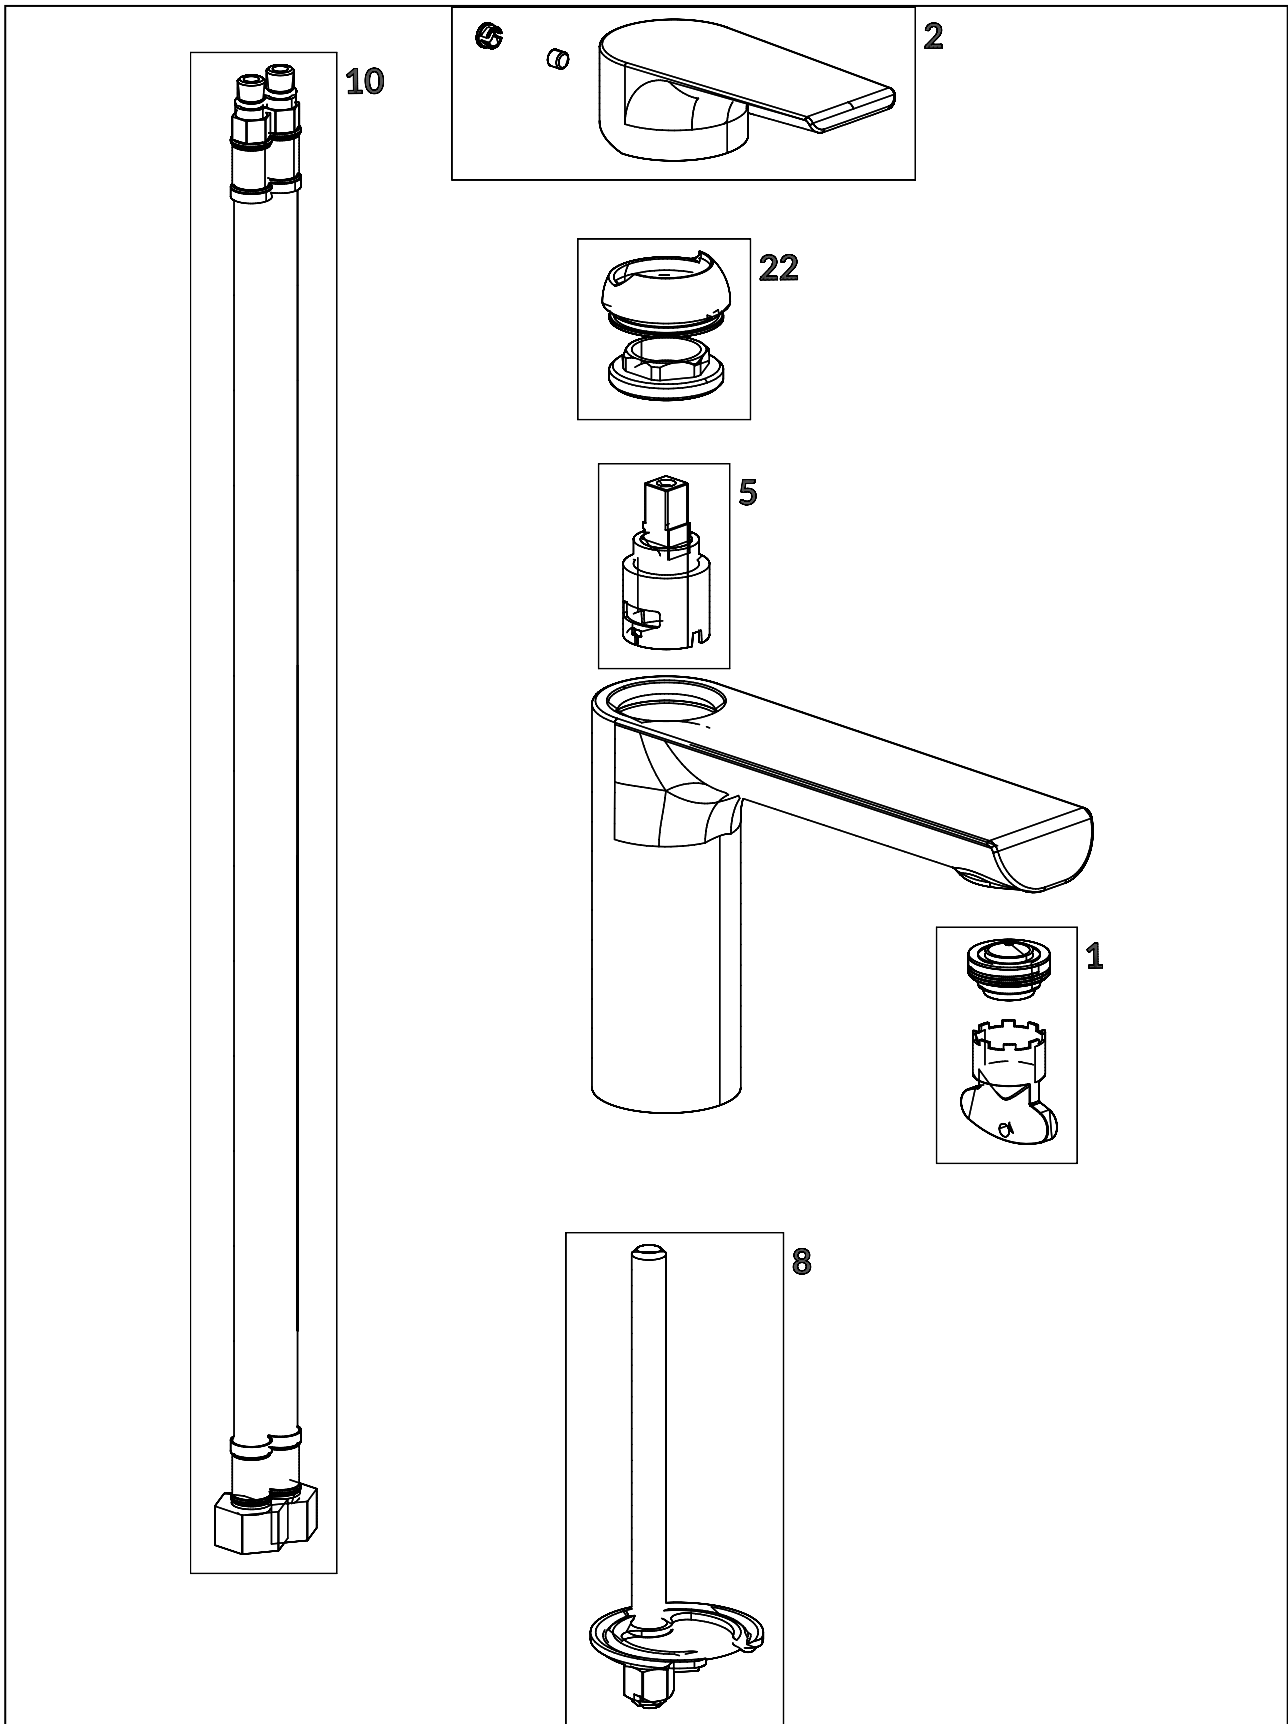

#### 1. POSITION

<b>Article number</b>	<b>TVW10700300161</b>
Article title	Villeroy & Boch Liberty Single-lever basin mixer without waste, Chrome
Product designation	Single-lever basin mixer
Collection	Liberty
Assembly / Assembly type	Deck-mounted
Scope of delivery	1 x tap fitting , 1 x aerator key 1 x outlet fitting 1 x fastening 2 x connecting hoses 1 x installation instructions
Length in mm	178
Width in mm	43
Height in mm	154
Weight in kg	1,53
Material	Brass
Surface	glossy
Colour name	Chrome
EAN number	4065467349860
Air plus	An aerator enriches the water with air for a particularly soft, water-saving jet
Aqua smart	Sustainable, limited water flow: saving water without sacrificing on performance
Tap smartpressure	Constant water flow rate for washbasin mixers regardless of pressure fluctuations in the piping system
Length of spout in mm	138
Material	Brass
Volume	5,04
Cartridge	Cartridge with ceramic discs
Handle position	Top
Number of tap holes	1
Diameter of faucet body	43
Swivel aerator	Yes
Water regulation	Water temperature is regulated 45° to each side
Thermostat	No
Cool Tap	No
Spray types	Comfort jet

## FLOW CHART

EXPLOSION DRAWINGS