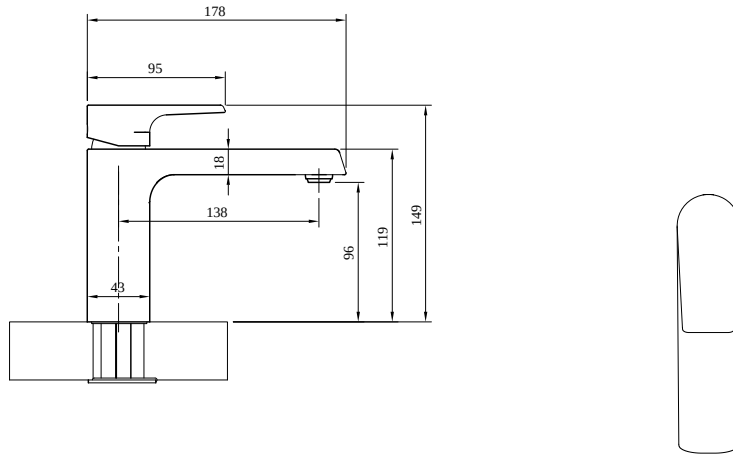

TECHNICAL DRAWINGS

TVW10700300161