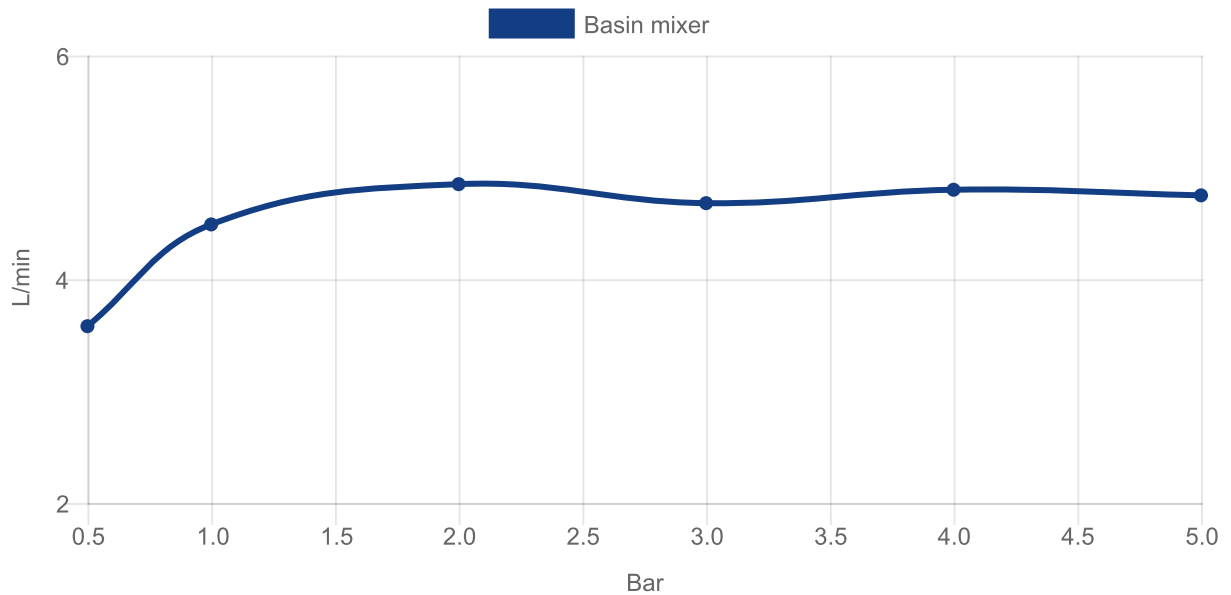

TAPS & FITTINGS LIBERTY

PRODUCT INFORMATION

1 . POSITION

Article number	TVW10700300061
Article title	Villeroy & Boch Liberty Single-lever basin mixer with push/pull rod lever and pop-up waste, Chrome
Product designation	Single-lever basin mixer
Collection	Liberty
Assembly / Assembly type	Deck-mounted
Scope of delivery	1 x tap fitting , 1 x aerator key 1 x outlet fitting 1 x fastening 2 x connecting hoses 1 x installation instructions
Length in mm	178
Width in mm	43
Height in mm	149
Weight in kg	1,70
Material	Brass
Surface	glossy
Colour name	Chrome
EAN number	4062373674048
Air plus	An aerator enriches the water with air for a particularly soft, water-saving jet
Aqua smart	Sustainable, limited water flow: saving water without sacrificing on performance
Tap smartpressure	Constant water flow rate for washbasin mixers regardless of pressure fluctuations in the piping system
Length of spout in mm	138
Material	Brass
Volume	5,04
Cartridge	Cartridge with ceramic discs
Handle position	Top
Number of tap holes	1
Diameter of faucet body	43
Swivel aerator	Yes
Water regulation	Water temperature is regulated 45° to each side
Thermostat	No
Cool Tap	No
Spray types	Comfort jet

COLOUR

COLOUR DESIGNATION

Chrome

TECHNICAL DRAWINGS

TVW10700300061

CHARACTERISTICS

An aerator enriches the water with air for a particularly soft, water-saving jet

Sustainable, limited water flow: saving water without sacrificing on performance

Constant water flow rate for washbasin mixers regardless of pressure fluctuations in the piping system

FLOW CHART

EXPLOSION DRAWINGS

BILL OF MATERIALS

No.	Article No.	Description	Quantity
5	TVP00000108000	Cartridge	1
10	TVP00000704000	Connecting hoses	1
1	TVP00000100400	Aerator set	1
49	TVP00000202061	Waste system	1
8	TVP00000616000	Fastening set	1
2	TVP10700500061	Handle set	1
27	TVP10701700061	Base ring	1