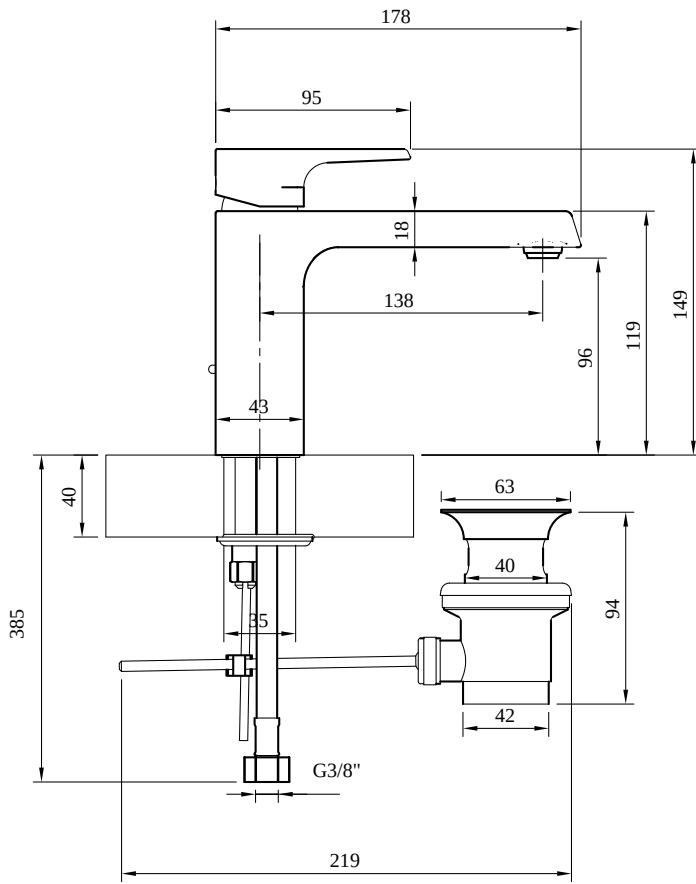

TAPS & FITTINGS LIBERTY

PRODUCT INFORMATION

1 . POSITION

Article number	TVW10700300061
Article title	Villeroy & Boch Liberty Single-lever basin mixer with push/pull rod lever and pop-up waste, Chrome
Product designation	Single-lever basin mixer
Collection	Liberty
Assembly / Assembly type	Deck-mounted
Scope of delivery	1 x tap fitting , 1 x aerator key 1 x outlet fitting 1 x fastening 2 x connecting hoses 1 x installation instructions
Length in mm	178
Width in mm	43
Height in mm	149
Weight in kg	1,70
Material	Brass
Surface	glossy
Colour name	Chrome
EAN number	4062373674048
Air plus	An aerator enriches the water with air for a particularly soft, water-saving jet
Aqua smart	Sustainable, limited water flow: saving water without sacrificing on performance
Tap smartpressure	Constant water flow rate for washbasin mixers regardless of pressure fluctuations in the piping system
Length of spout in mm	138
Material	Brass
Volume	5,04
Cartridge	Cartridge with ceramic discs
Handle position	Top
Number of tap holes	1
Diameter of faucet body	43
Swivel aerator	Yes
Water regulation	Water temperature is regulated 45° to each side
Thermostat	No
Cool Tap	No
Spray types	Comfort jet

COLOUR

COLOUR DESIGNATION

Chrome

TECHNICAL DRAWINGS

TVW10700300061

CHARACTERISTICS

An aerator enriches the water with air for a particularly soft, water-saving jet

Sustainable, limited water flow: saving water without sacrificing on performance

Constant water flow rate for washbasin mixers regardless of pressure fluctuations in the piping system

FLOW CHART

EXPLOSION DRAWINGS

BILL OF MATERIALS

No.	Article No.	Description	Quantity
5	TVP00000108000	Cartridge	1
10	TVP00000704000	Connecting hoses	1
1	TVP00000100400	Aerator set	1
49	TVP00000202061	Waste system	1
8	TVP00000616000	Fastening set	1
2	TVP10700500061	Handle set	1
27	TVP10701700061	Base ring	1