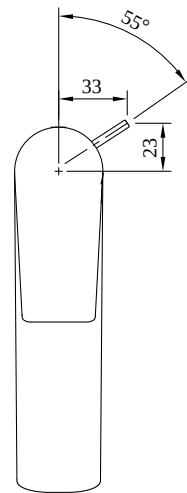

TAPS & FITTINGS LIBERTY

PRODUCT INFORMATION

1 . POSITION

Article number	TVW10700300061
Article title	Villeroy & Boch Liberty Single-lever basin mixer with push/pull rod lever and pop-up waste, Chrome
Product designation	Single-lever basin mixer
Collection	Liberty
Assembly / Assembly type	Deck-mounted
Scope of delivery	1 x tap fitting , 1 x aerator key 1 x outlet fitting 1 x fastening 2 x connecting hoses 1 x installation instructions
Length in mm	178
Width in mm	43
Height in mm	149
Weight in kg	1,70
Material	Brass
Surface	glossy
Colour name	Chrome
EAN number	4062373674048
Air plus	An aerator enriches the water with air for a particularly soft, water-saving jet
Aqua smart	Sustainable, limited water flow: saving water without sacrificing on performance
Tap smartpressure	Constant water flow rate for washbasin mixers regardless of pressure fluctuations in the piping system
Length of spout in mm	138
Material	Brass
Volume	5,04
Cartridge	Cartridge with ceramic discs
Handle position	Top
Number of tap holes	1
Diameter of faucet body	43
Swivel aerator	Yes
Water regulation	Water temperature is regulated 45° to each side
Thermostat	No
Cool Tap	No
Spray types	Comfort jet

COLOUR

COLOUR DESIGNATION

Chrome

TECHNICAL DRAWINGS

TVW10700300061

CHARACTERISTICS

An aerator enriches the water with air for a particularly soft, water-saving jet

Sustainable, limited water flow: saving water without sacrificing on performance

Constant water flow rate for washbasin mixers regardless of pressure fluctuations in the piping system

FLOW CHART

EXPLOSION DRAWINGS

BILL OF MATERIALS

No.	Article No.	Description	Quantity
5	TVP00000108000	Cartridge	1
10	TVP00000704000	Connecting hoses	1
1	TVP00000100400	Aerator set	1
49	TVP00000202061	Waste system	1
8	TVP00000616000	Fastening set	1
2	TVP10700500061	Handle set	1
27	TVP10701700061	Base ring	1