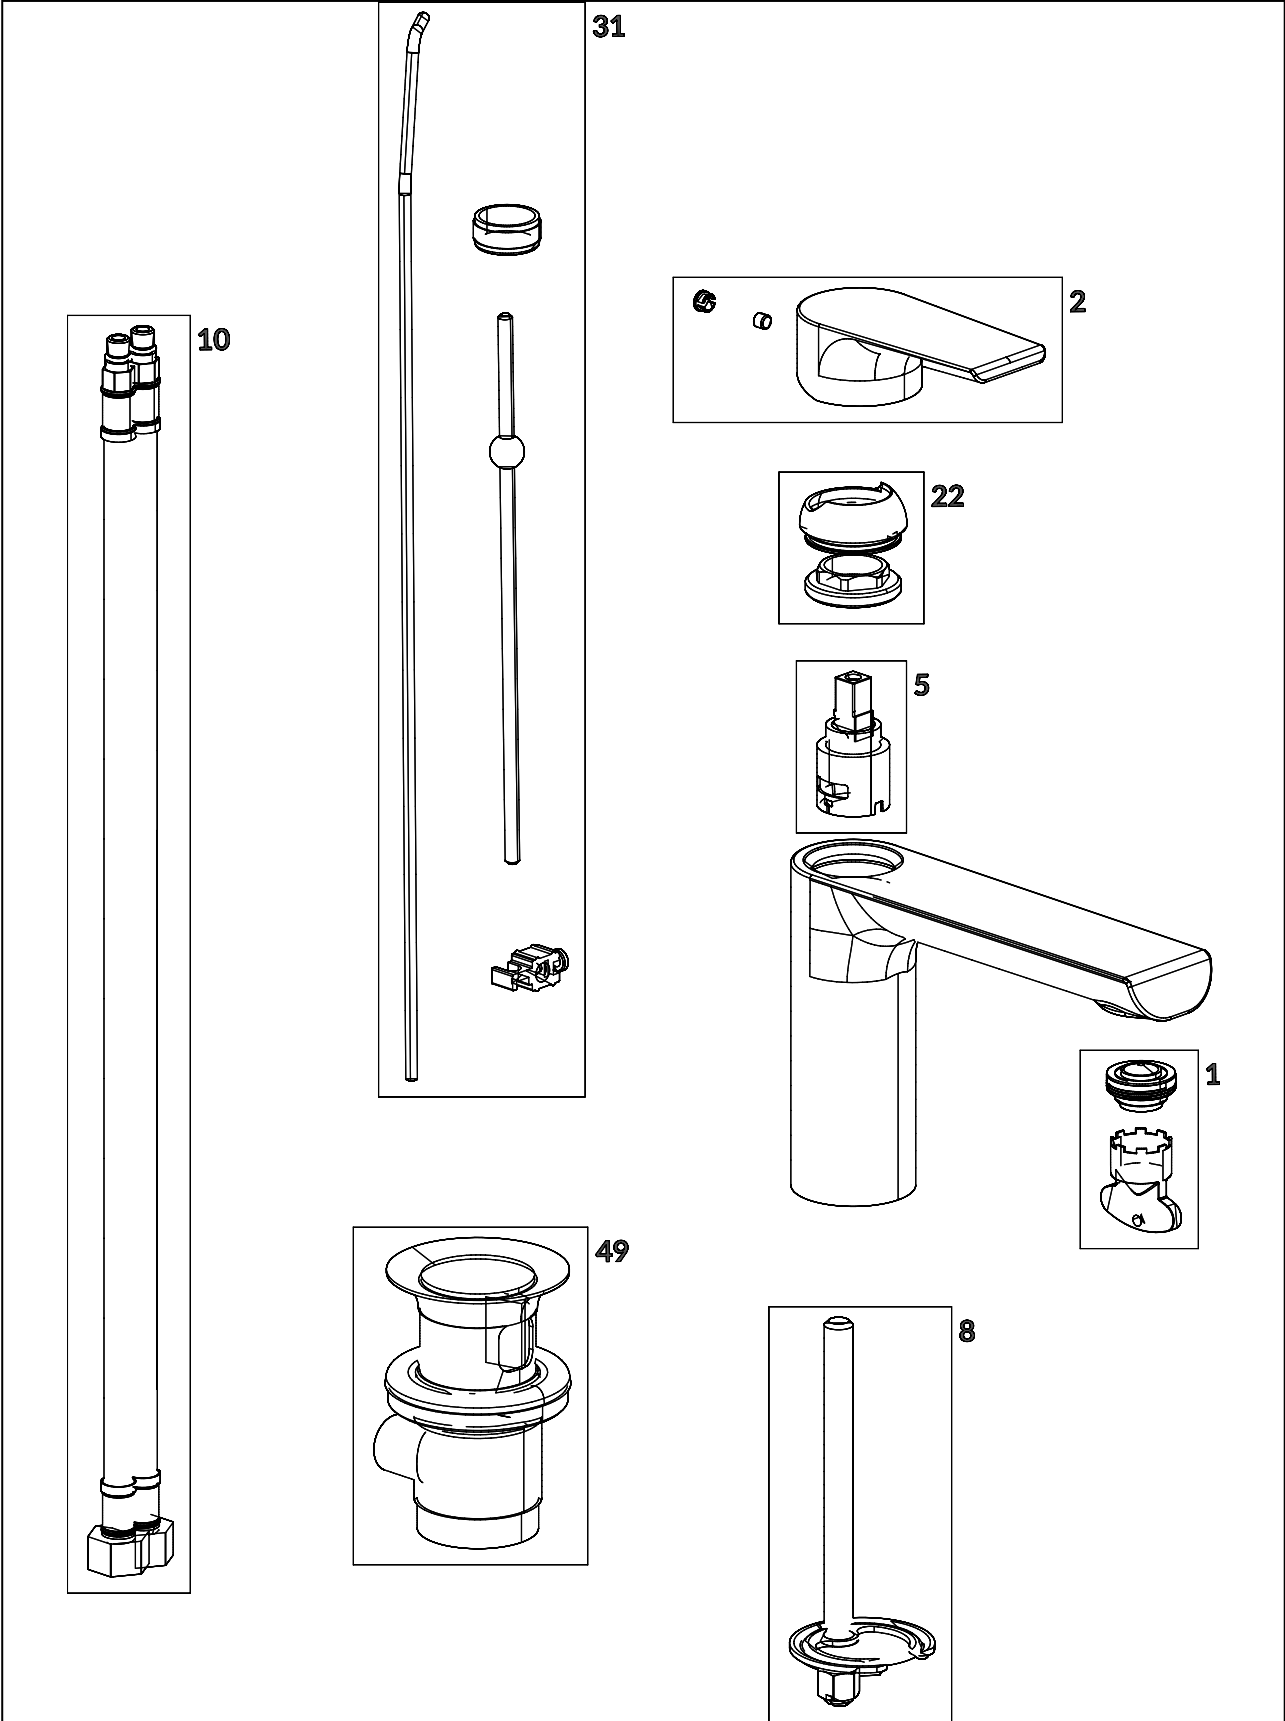

TAPS & FITTINGS LIBERTY

PRODUCT INFORMATION

1 . POSITION

Article number	TVW10700300061
Article title	Villeroy & Boch Liberty Single-lever basin mixer with push/pull rod lever and pop-up waste, Chrome
Product designation	Single-lever basin mixer
Collection	Liberty
Assembly / Assembly type	Deck-mounted
Scope of delivery	1 x tap fitting , 1 x aerator key 1 x outlet fitting 1 x fastening 2 x connecting hoses 1 x installation instructions
Length in mm	178
Width in mm	43
Height in mm	149
Weight in kg	1,70
Material	Brass
Surface	glossy
Colour name	Chrome
EAN number	4062373674048
Air plus	An aerator enriches the water with air for a particularly soft, water-saving jet
Aqua smart	Sustainable, limited water flow: saving water without sacrificing on performance
Tap smartpressure	Constant water flow rate for washbasin mixers regardless of pressure fluctuations in the piping system
Length of spout in mm	138
Material	Brass
Volume	5,04
Cartridge	Cartridge with ceramic discs
Handle position	Top
Number of tap holes	1
Diameter of faucet body	43
Swivel aerator	Yes
Water regulation	Water temperature is regulated 45° to each side
Thermostat	No
Cool Tap	No
Spray types	Comfort jet

COLOUR

COLOUR DESIGNATION

Chrome

TECHNICAL DRAWINGS

TVW10700300061

CHARACTERISTICS

An aerator enriches the water with air for a particularly soft, water-saving jet

Sustainable, limited water flow: saving water without sacrificing on performance

Constant water flow rate for washbasin mixers regardless of pressure fluctuations in the piping system

FLOW CHART

EXPLOSION DRAWINGS

BILL OF MATERIALS

No.	Article No.	Description	Quantity
5	TVP00000108000	Cartridge	1
10	TVP00000704000	Connecting hoses	1
1	TVP00000100400	Aerator set	1
49	TVP00000202061	Waste system	1
8	TVP00000616000	Fastening set	1
2	TVP10700500061	Handle set	1
27	TVP10701700061	Base ring	1