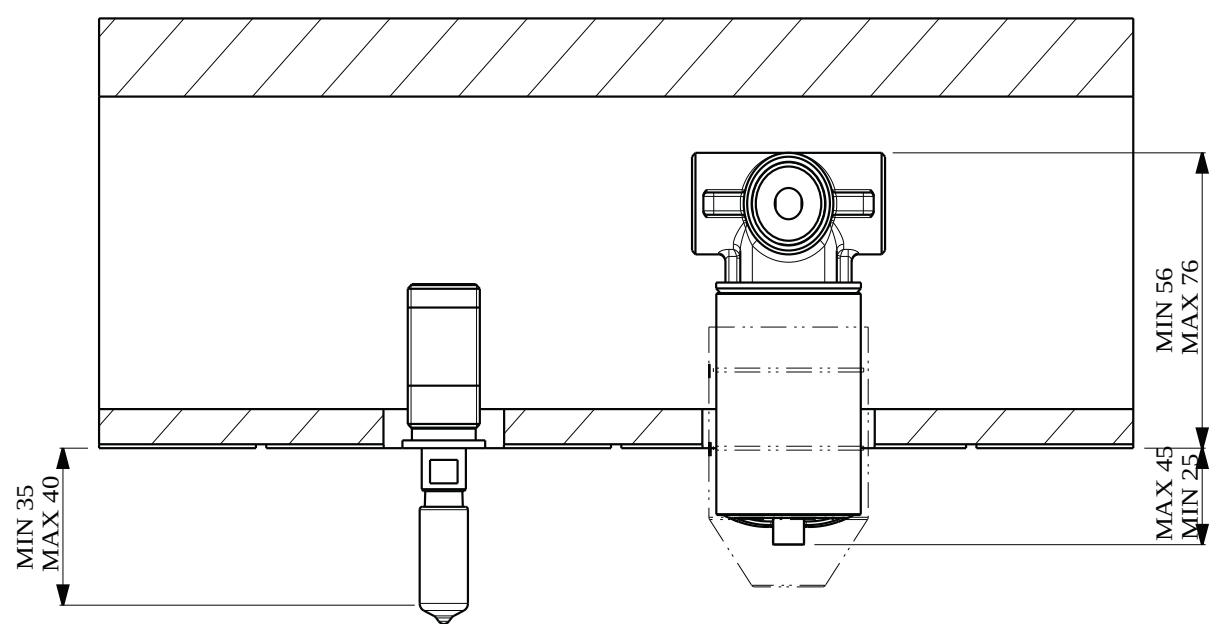

TAPS & FITTINGS LOOP & FRIENDS

PRODUCT INFORMATION

1 . POSITION

Article number	TVW10611B15161
Article title	Villeroy & Boch Loop & Friends Universal concealed installation unit for single-lever mixer for wall-mounted Round, Chrome
Product designation	Universal concealed installation unit for single-lever mixer
Collection	Loop & Friends
Assembly / Assembly type	wall-mounted
Scope of delivery	1 x universal installation unit
Length in mm	100
Width in mm	100
Height in mm	49
Weight in kg	0,87
Material	Brass
Surface	glossy
Colour name	Chrome
EAN number	4051202797096
Recommended installation width in mm	100
Material	Brass
Volume	1,642
Cartridge	Cartridge with ceramic discs
Swivel aerator	No
Water regulation	Water temperature is regulated 45° to each side
Thermostat	No
Cool Tap	No
Spray types	Comfort jet

COLOUR

COLOUR DESIGNATION

Chrome

TECHNICAL DRAWINGS

TVW10611B15161

FLOW CHART