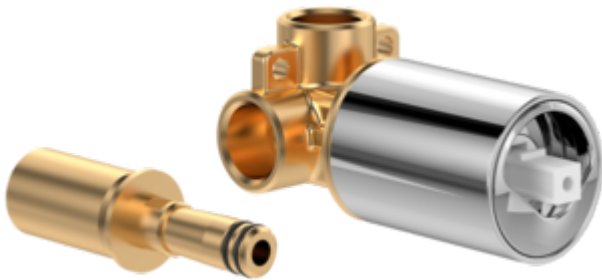

TAPS & FITTINGS LOOP & FRIENDS

PRODUCT INFORMATION

1 . POSITION

Article number	TVW10611B15161
Article title	Villeroy & Boch Loop & Friends Universal concealed installation unit for single-lever mixer for wall-mounted Round, Chrome
Product designation	Universal concealed installation unit for single-lever mixer
Collection	Loop & Friends
Assembly / Assembly type	wall-mounted
Scope of delivery	1 x universal installation unit
Length in mm	100
Width in mm	100
Height in mm	49
Weight in kg	0,87
Material	Brass
Surface	glossy
Colour name	Chrome
EAN number	4051202797096
Recommended installation width in mm	100
Material	Brass
Volume	1,642
Cartridge	Cartridge with ceramic discs
Swivel aerator	No
Water regulation	Water temperature is regulated 45° to each side
Thermostat	No
Cool Tap	No
Spray types	Comfort jet

COLOUR

COLOUR DESIGNATION

Chrome

TECHNICAL DRAWINGS

TVW10611B15161

FLOW CHART