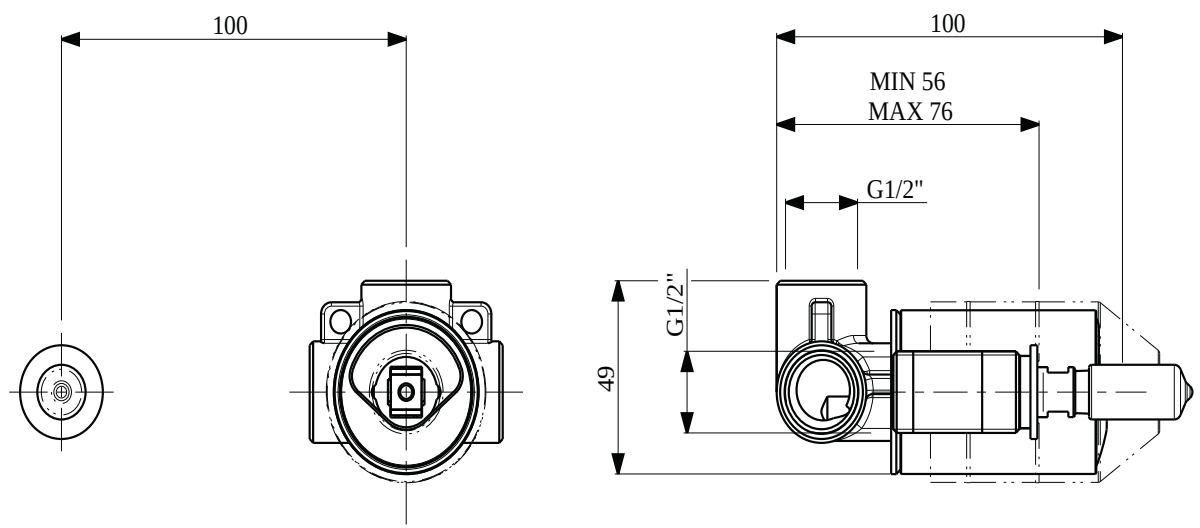

TAPS & FITTINGS LOOP & FRIENDS

PRODUCT INFORMATION

1 . POSITION

Article number	TVW10611B15161
Article title	Villeroy & Boch Loop & Friends Universal concealed installation unit for single-lever mixer for wall-mounted Round, Chrome
Product designation	Universal concealed installation unit for single-lever mixer
Collection	Loop & Friends
Assembly / Assembly type	wall-mounted
Scope of delivery	1 x universal installation unit
Length in mm	100
Width in mm	100
Height in mm	49
Weight in kg	0,87
Material	Brass
Surface	glossy
Colour name	Chrome
EAN number	4051202797096
Recommended installation width in mm	100
Material	Brass
Volume	1,642
Cartridge	Cartridge with ceramic discs
Swivel aerator	No
Water regulation	Water temperature is regulated 45° to each side
Thermostat	No
Cool Tap	No
Spray types	Comfort jet

COLOUR

COLOUR DESIGNATION

Chrome

TECHNICAL DRAWINGS

TVW10611B15161

FLOW CHART