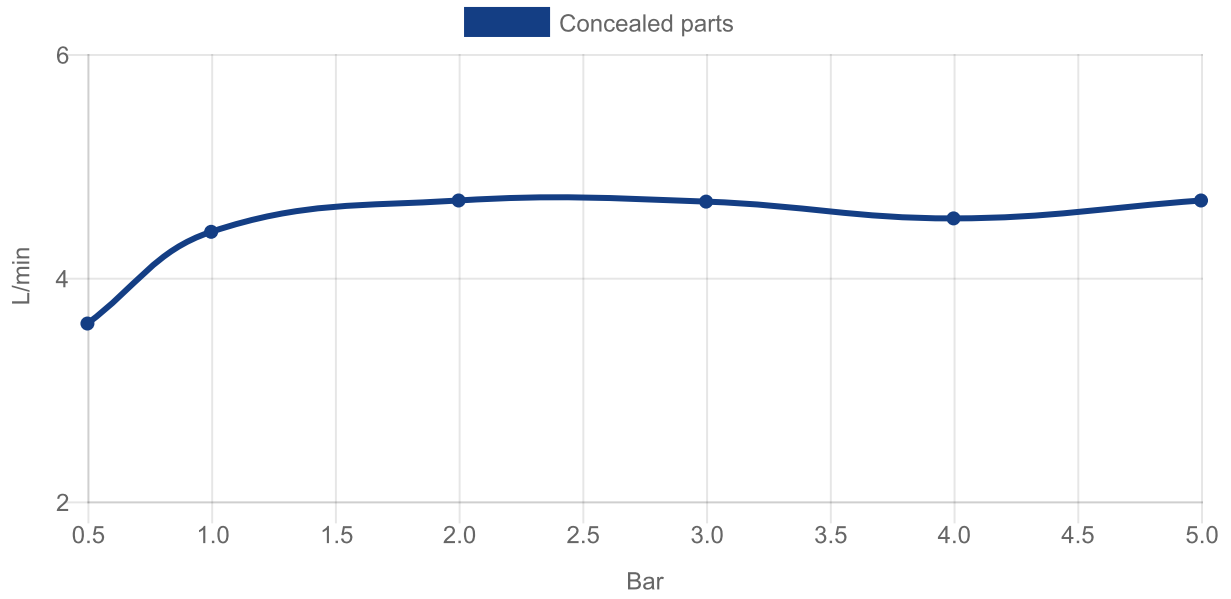

TAPS & FITTINGS LOOP & FRIENDS

PRODUCT INFORMATION

1. POSITION

Article number	TVW10611B150K5
Article title	Villeroy & Boch Loop & Friends Universal concealed installation unit for single-lever mixer for wall-mounted Round, Matt Black
Product designation	Universal concealed installation unit for single-lever mixer
Collection	Loop & Friends
Assembly / Assembly type	wall-mounted
Scope of delivery	1 x universal installation unit
Length in mm	100
Width in mm	100
Height in mm	49
Weight in kg	0,87
Material	Brass
Surface	matt
Colour name	Matt Black
EAN number	4062373645840
Recommended installation width in mm	100
Material	Brass
Volume	1,642
Cartridge	Cartridge with ceramic discs
Swivel aerator	No
Water regulation	Water temperature is regulated 45° to each side
Thermostat	No
Cool Tap	No
Spray types	Comfort jet

COLOUR

COLOUR DESIGNATION

Matt Black

TECHNICAL DRAWINGS

TVW10611B150K5

FLOW CHART

BILL OF MATERIALS

No.	Article No.	Description	Quantity
5	TVP00000102000	Cartridge	1