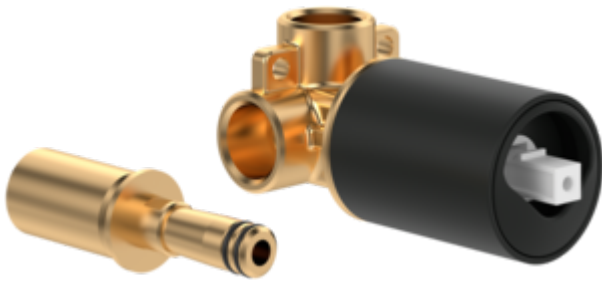

TAPS & FITTINGS LOOP & FRIENDS

PRODUCT INFORMATION

1. POSITION

Article number	TVW10611B150K5
Article title	Villeroy & Boch Loop & Friends Universal concealed installation unit for single-lever mixer for wall-mounted Round, Matt Black
Product designation	Universal concealed installation unit for single-lever mixer
Collection	Loop & Friends
Assembly / Assembly type	wall-mounted
Scope of delivery	1 x universal installation unit
Length in mm	100
Width in mm	100
Height in mm	49
Weight in kg	0,87
Material	Brass
Surface	matt
Colour name	Matt Black
EAN number	4062373645840
Recommended installation width in mm	100
Material	Brass
Volume	1,642
Cartridge	Cartridge with ceramic discs
Swivel aerator	No
Water regulation	Water temperature is regulated 45° to each side
Thermostat	No
Cool Tap	No
Spray types	Comfort jet

COLOUR

COLOUR DESIGNATION

Matt Black

TECHNICAL DRAWINGS

TVW10611B150K5

FLOW CHART

BILL OF MATERIALS

No.	Article No.	Description	Quantity
5	TVP00000102000	Cartridge	1