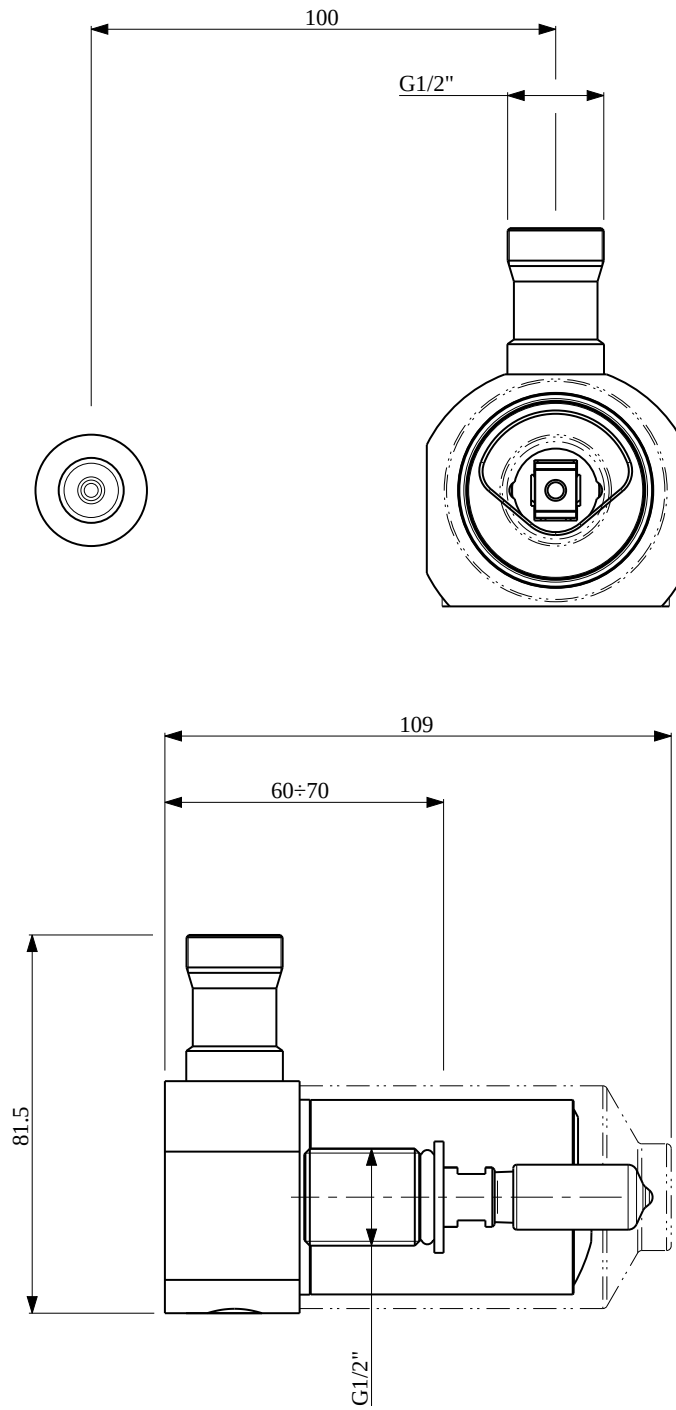

TAPS & FITTINGS LOOP & FRIENDS

PRODUCT INFORMATION

1. POSITION

Article number	TVW10611B150K5
Article title	Villeroy & Boch Loop & Friends Universal concealed installation unit for single-lever mixer for wall-mounted Round, Matt Black
Product designation	Universal concealed installation unit for single-lever mixer
Collection	Loop & Friends
Assembly / Assembly type	wall-mounted
Scope of delivery	1 x universal installation unit
Length in mm	100
Width in mm	100
Height in mm	49
Weight in kg	0,87
Material	Brass
Surface	matt
Colour name	Matt Black
EAN number	4062373645840
Recommended installation width in mm	100
Material	Brass
Volume	1,642
Cartridge	Cartridge with ceramic discs
Swivel aerator	No
Water regulation	Water temperature is regulated 45° to each side
Thermostat	No
Cool Tap	No
Spray types	Comfort jet

COLOUR

COLOUR DESIGNATION

Matt Black

TECHNICAL DRAWINGS

TVW10611B150K5

FLOW CHART

BILL OF MATERIALS

No.	Article No.	Description	Quantity
5	TVP00000102000	Cartridge	1