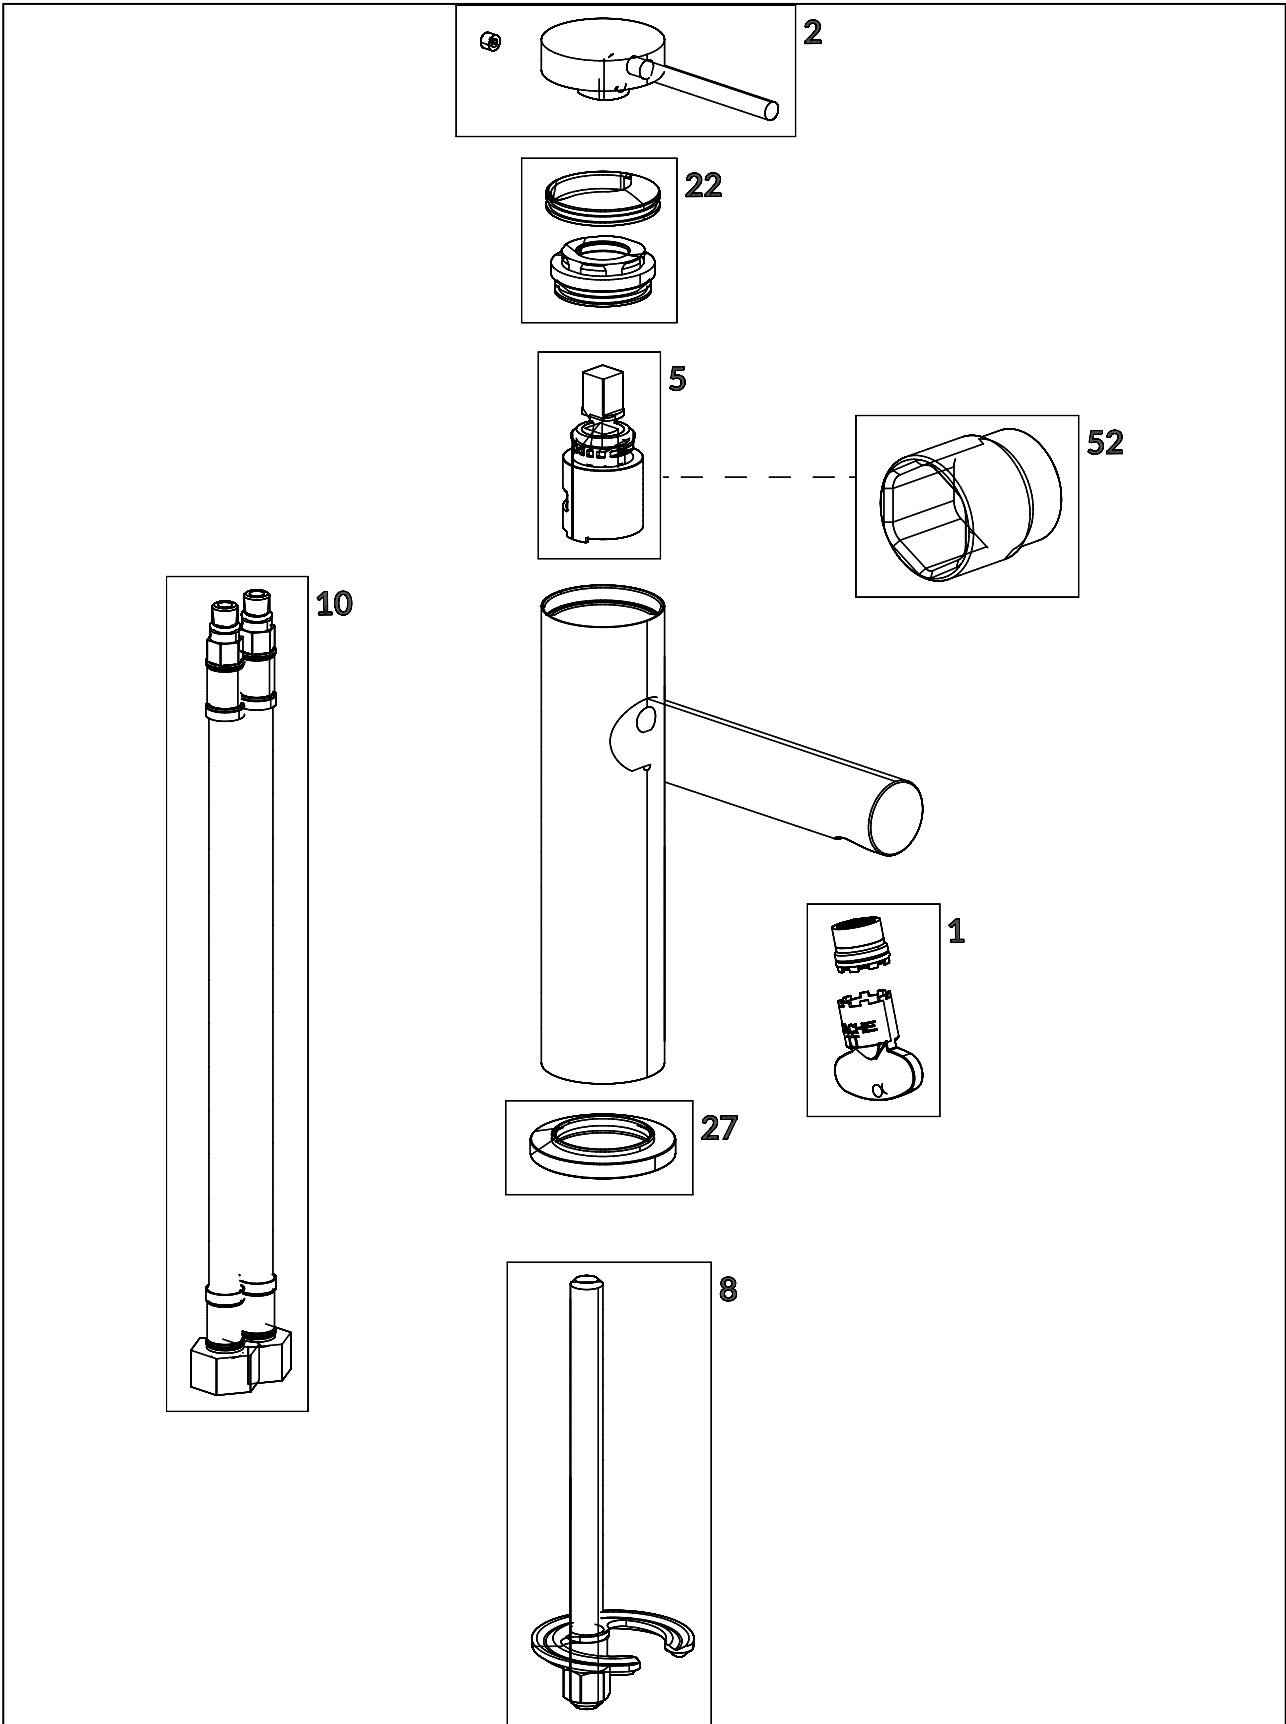

#### 1. POSITION

<b>Article number</b>	<b>TVW10610315361</b>
Article title	Villeroy & Boch Loop & Friends Single-lever basin mixer without waste, Chrome
Product designation	Single-lever basin mixer
Collection	Loop & Friends
Assembly / Assembly type	Deck-mounted
Scope of delivery	1 x tap fitting , 1 x aerator key 1 x fastening 1 x installation instructions
Length in mm	145
Width in mm	38
Height in mm	166
Weight in kg	1,40
Surface	glossy
Colour name	Chrome
EAN number	4051202843946
Air plus	An aerator enriches the water with air for a particularly soft, water-saving jet
Length of spout in mm	112
Material	Brass
Volume	5,04
Angle jet regulator	15
Cartridge	Cartridge with ceramic discs
Swivel aerator	No
Thermostat	No
Cool Tap	No

## FLOW CHART

EXPLOSION DRAWINGS

## BILL OF MATERIALS

No.	Article No.	Description	Quantity
5	TVP00000107000	Cartridge	1
10	TVP00000704000	Connecting hoses	1
1	TVP00003600000	Aerator set	1
8	TVP00000616000	Fastening set	1
2	TVP10600200061	Handle set	1