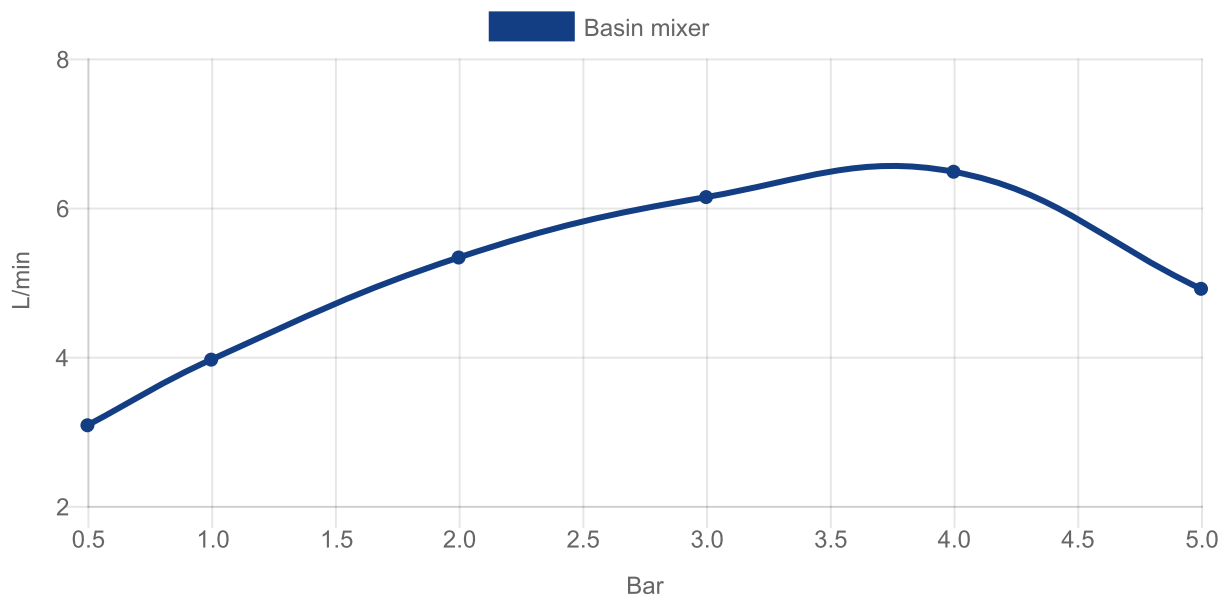

CHARACTERISTICS

An aerator enriches the water with air for a particularly soft, water-saving jet

FLOW CHART