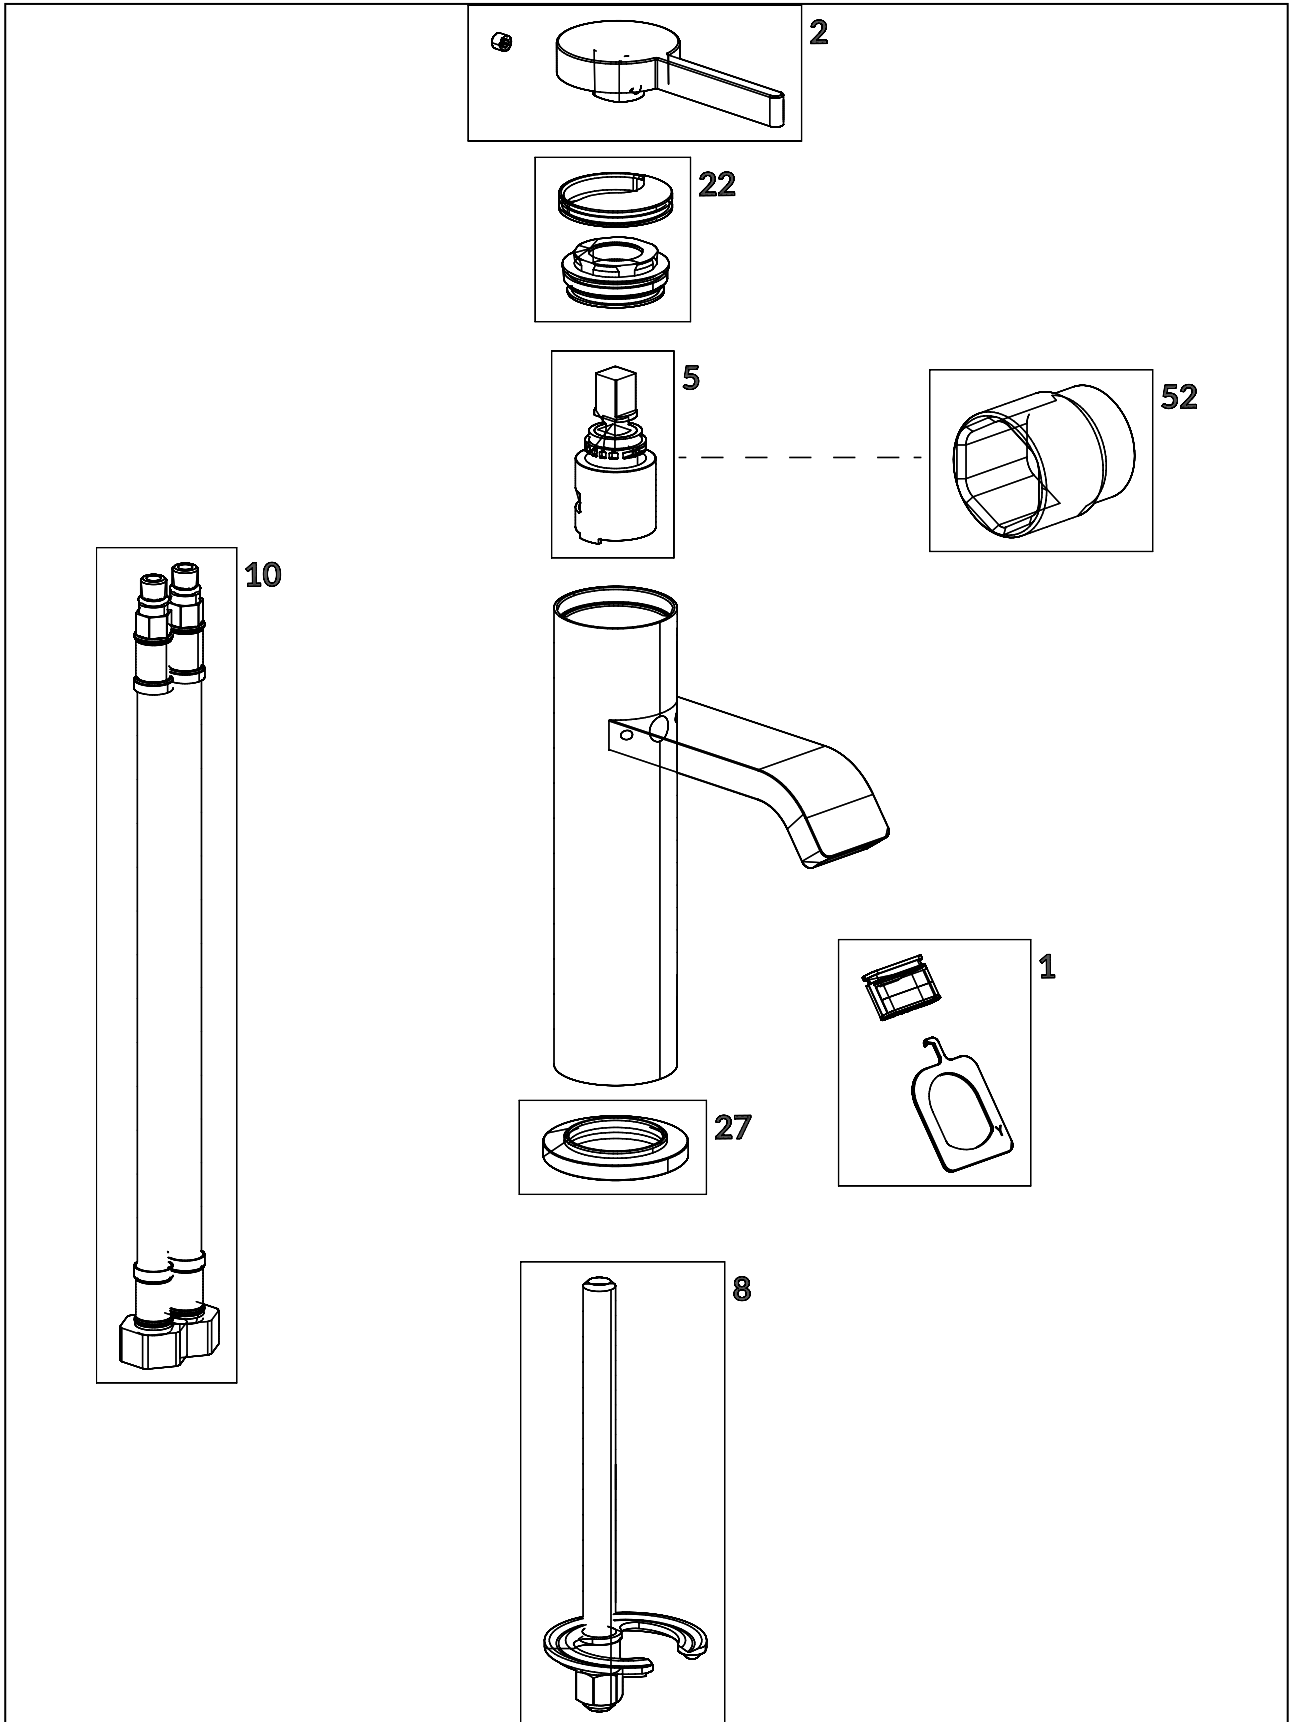

#### 1. POSITION

<b>Article number</b>	<b>TVW10610315261</b>
Article title	Villeroy & Boch Dawn Single-lever basin mixer without waste, Chrome
Product designation	Single-lever basin mixer
Collection	Dawn
Assembly / Assembly type	Deck-mounted
Scope of delivery	1 x tap fitting , 1 x aerator key 1 x fastening 2 x connecting hoses 1 x installation instructions
Length in mm	123
Width in mm	38
Height in mm	166
Weight in kg	1,50
Material	Brass
Surface	glossy
Colour name	Chrome
EAN number	4051202571573
Air plus	An aerator enriches the water with air for a particularly soft, water-saving jet
Aqua smart	Sustainable, limited water flow: saving water without sacrificing on performance
Tap smartpressure	Constant water flow rate for washbasin mixers regardless of pressure fluctuations in the piping system
Length of spout in mm	100
Material	Brass
Volume	5,04
Angle jet regulator	35
Cartridge	Cartridge with ceramic discs
Swivel aerator	No
Water regulation	Water temperature is regulated 45° to each side
Thermostat	No
Cool Tap	No
Spray types	Comfort jet

## FLOW CHART

EXPLOSION DRAWINGS

## BILL OF MATERIALS

No.	Article No.	Description	Quantity
5	TVP00000107000	Cartridge	1
1	TVP00000514000	Aerator set	1
8	TVP00000616000	Fastening set	1
10	TVP00000704000	Connecting hoses	1
2	TVP10600401061	Handle set	1
52	TVR00000100000		1