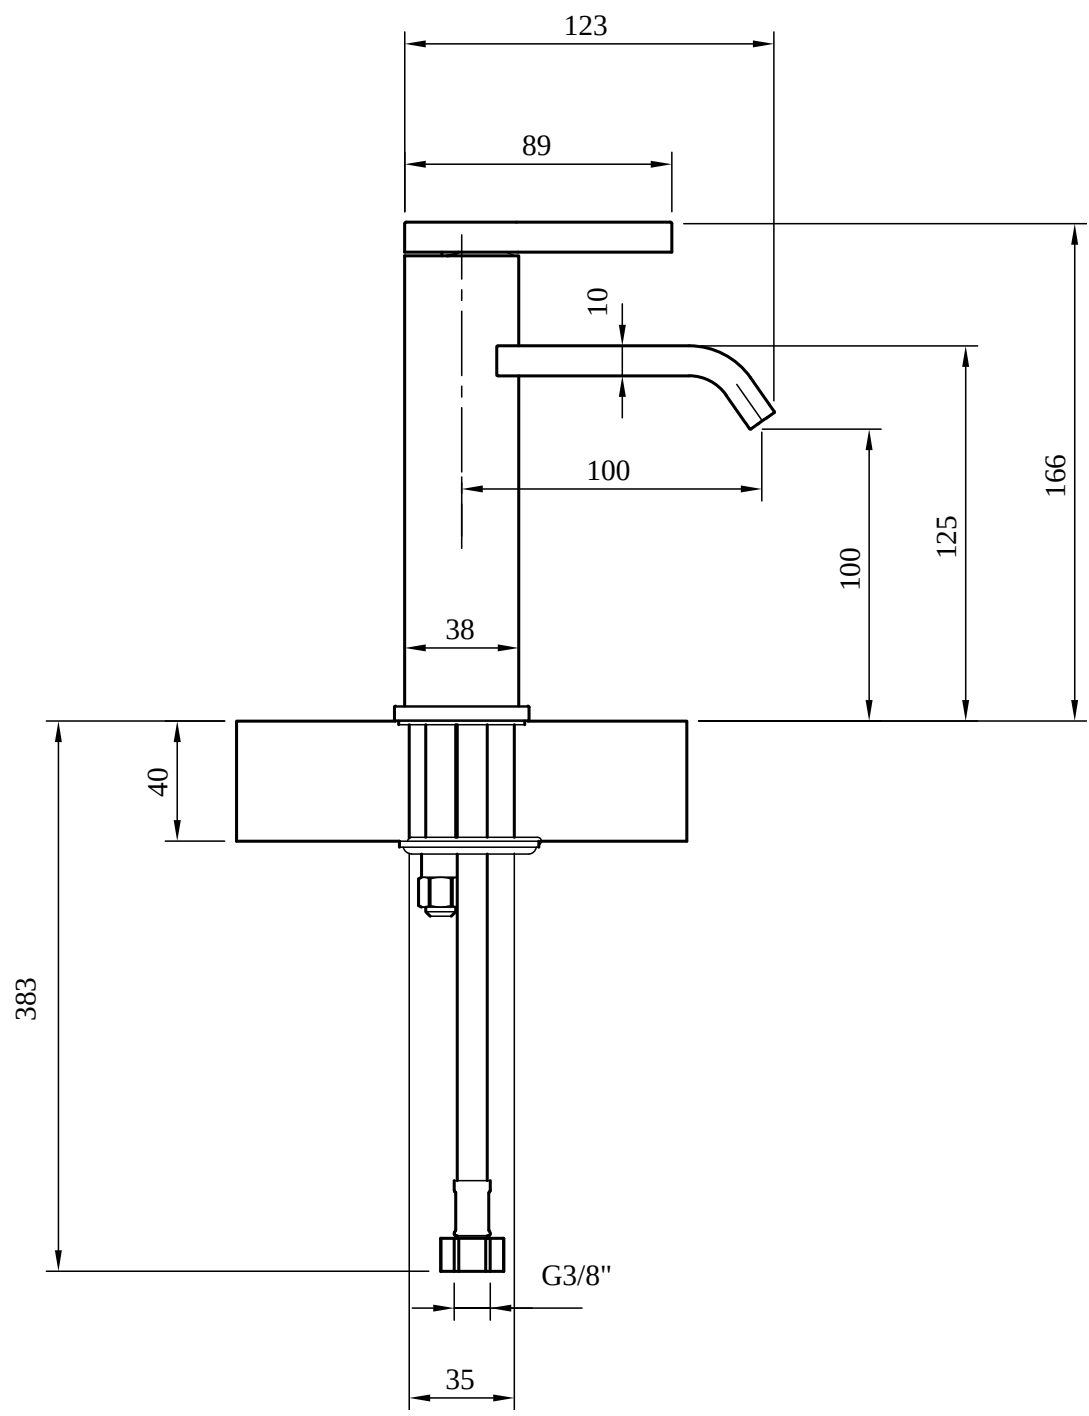

#### 1. POSITION

<b>Article number</b>	<b>TVW10610315261</b>
Article title	Villeroy & Boch Dawn Single-lever basin mixer without waste, Chrome
Product designation	Single-lever basin mixer
Collection	Dawn
Assembly / Assembly type	Deck-mounted
Scope of delivery	1 x tap fitting , 1 x aerator key 1 x fastening 2 x connecting hoses 1 x installation instructions
Length in mm	123
Width in mm	38
Height in mm	166
Weight in kg	1,50
Material	Brass
Surface	glossy
Colour name	Chrome
EAN number	4051202571573
Air plus	An aerator enriches the water with air for a particularly soft, water-saving jet
Aqua smart	Sustainable, limited water flow: saving water without sacrificing on performance
Tap smartpressure	Constant water flow rate for washbasin mixers regardless of pressure fluctuations in the piping system
Length of spout in mm	100
Material	Brass
Volume	5,04
Angle jet regulator	35
Cartridge	Cartridge with ceramic discs
Swivel aerator	No
Water regulation	Water temperature is regulated 45° to each side
Thermostat	No
Cool Tap	No
Spray types	Comfort jet

COLOUR

COLOUR DESIGNATION

Chrome

TECHNICAL DRAWINGS

TVW10610315261

## FLOW CHART

EXPLOSION DRAWINGS

## BILL OF MATERIALS

No.	Article No.	Description	Quantity
5	TVP00000107000	Cartridge	1
1	TVP00000514000	Aerator set	1
8	TVP00000616000	Fastening set	1
10	TVP00000704000	Connecting hoses	1
2	TVP10600401061	Handle set	1
52	TVR00000100000		1