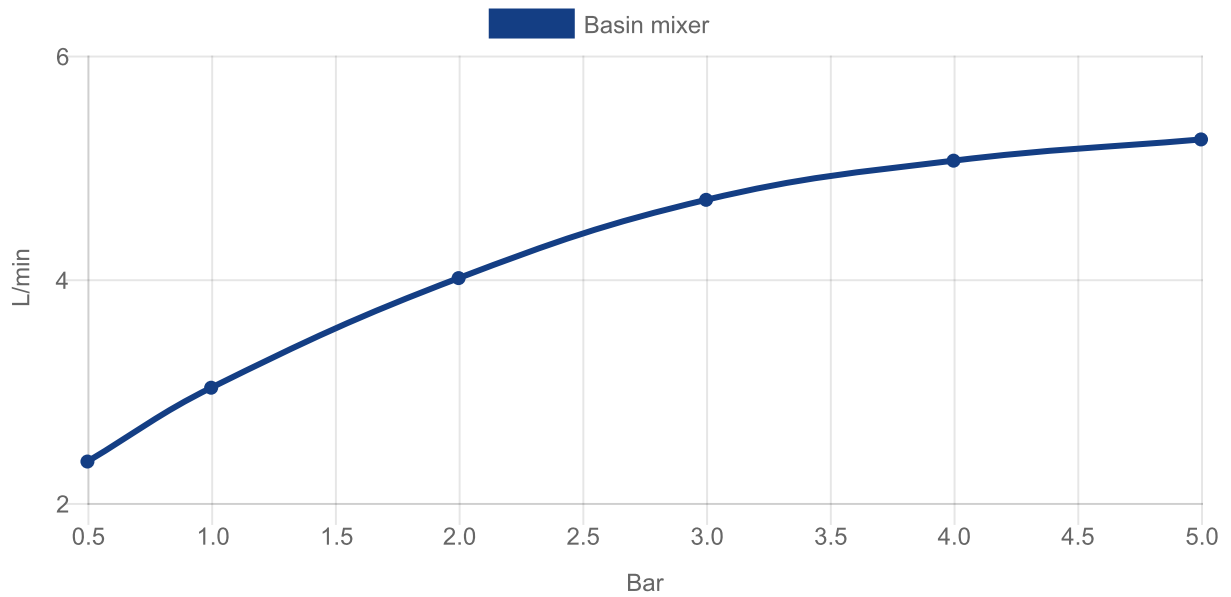

#### 1. POSITION

<b>Article number</b>	<b>TVW10610315261</b>
Article title	Villeroy & Boch Dawn Single-lever basin mixer without waste, Chrome
Product designation	Single-lever basin mixer
Collection	Dawn
Assembly / Assembly type	Deck-mounted
Scope of delivery	1 x tap fitting , 1 x aerator key 1 x fastening 2 x connecting hoses 1 x installation instructions
Length in mm	123
Width in mm	38
Height in mm	166
Weight in kg	1,50
Material	Brass
Surface	glossy
Colour name	Chrome
EAN number	4051202571573
Air plus	An aerator enriches the water with air for a particularly soft, water-saving jet
Aqua smart	Sustainable, limited water flow: saving water without sacrificing on performance
Tap smartpressure	Constant water flow rate for washbasin mixers regardless of pressure fluctuations in the piping system
Length of spout in mm	100
Material	Brass
Volume	5,04
Angle jet regulator	35
Cartridge	Cartridge with ceramic discs
Swivel aerator	No
Water regulation	Water temperature is regulated 45° to each side
Thermostat	No
Cool Tap	No
Spray types	Comfort jet

## CHARACTERISTICS

An aerator enriches the water with air for a particularly soft, water-saving jet

Sustainable, limited water flow: saving water without sacrificing on performance

Constant water flow rate for washbasin mixers regardless of pressure fluctuations in the piping system

## FLOW CHART

EXPLOSION DRAWINGS