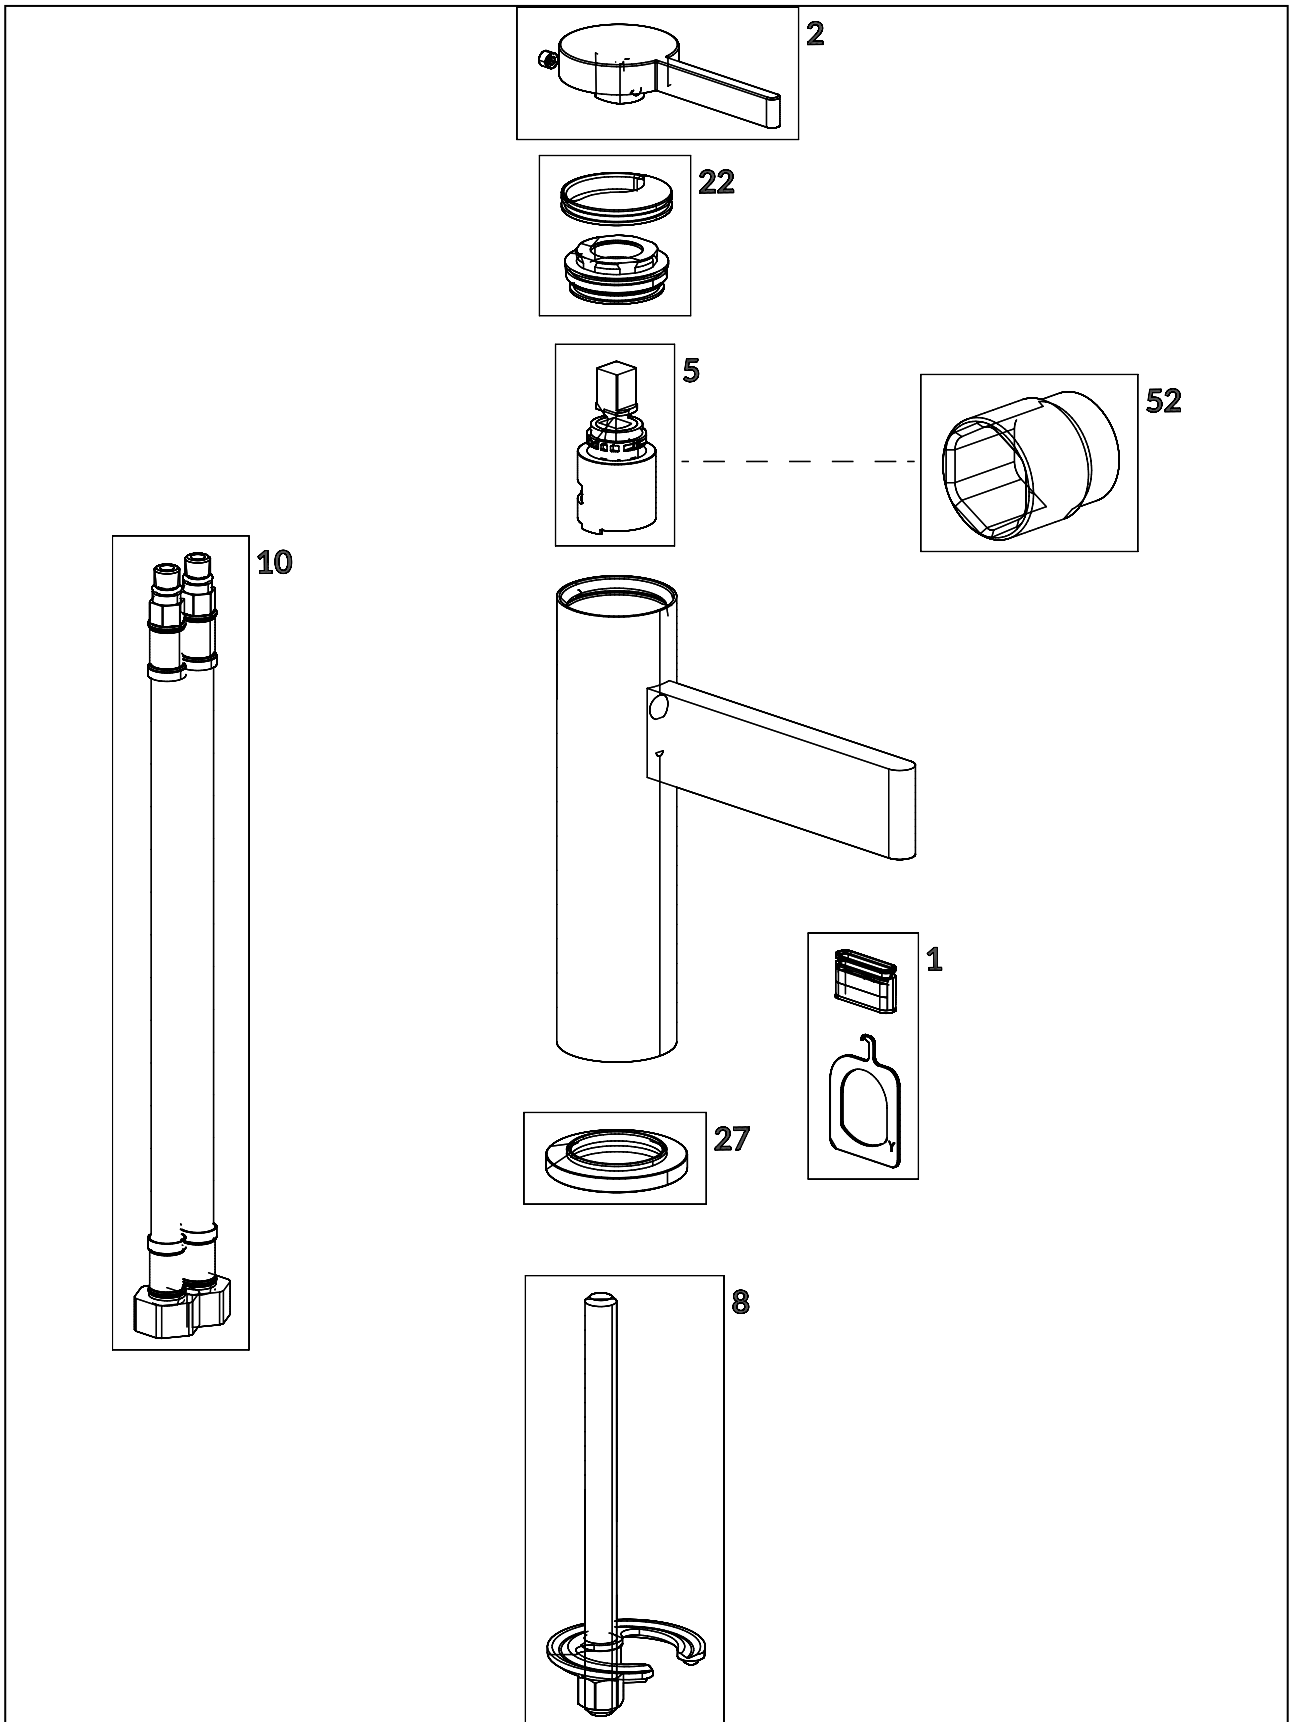

TAPS & FITTINGS DAWN

PRODUCT INFORMATION

1. POSITION

Article number	TVW10610315161
Article title	Villeroy & Boch Dawn Single-lever basin mixer without waste, Chrome
Product designation	Single-lever basin mixer
Collection	Dawn
Assembly / Assembly type	Deck-mounted
Scope of delivery	1 x tap fitting , 1 x aerator key 1 x fastening 2 x connecting hoses 1 x installation instructions
Length in mm	149
Width in mm	38
Height in mm	166
Weight in kg	1,50
Material	Brass
Surface	glossy
Colour name	Chrome
EAN number	4051202571580
Air plus	An aerator enriches the water with air for a particularly soft, water-saving jet
Aqua smart	Sustainable, limited water flow: saving water without sacrificing on performance
Tap smartpressure	Constant water flow rate for washbasin mixers regardless of pressure fluctuations in the piping system
Length of spout in mm	100
Material	Brass
Volume	5,04
Cartridge	Cartridge with ceramic discs
Swivel aerator	No
Water regulation	Water temperature is regulated 45° to each side
Thermostat	No
Cool Tap	No
Spray types	Comfort jet

COLOUR

COLOUR DESIGNATION

Chrome

TECHNICAL DRAWINGS

TVW10610315161

CHARACTERISTICS

An aerator enriches the water with air for a particularly soft, water-saving jet

Sustainable, limited water flow: saving water without sacrificing on performance

Constant water flow rate for washbasin mixers regardless of pressure fluctuations in the piping system

FLOW CHART

EXPLOSION DRAWINGS

BILL OF MATERIALS

No.	Article No.	Description	Quantity
5	TVP00000107000	Cartridge	1
1	TVP00000514000	Aerator set	1
8	TVP00000616000	Fastening set	1
10	TVP00000704000	Connecting hoses	1
2	TVP10600401061	Handle set	1
52	TVR00000100000		1