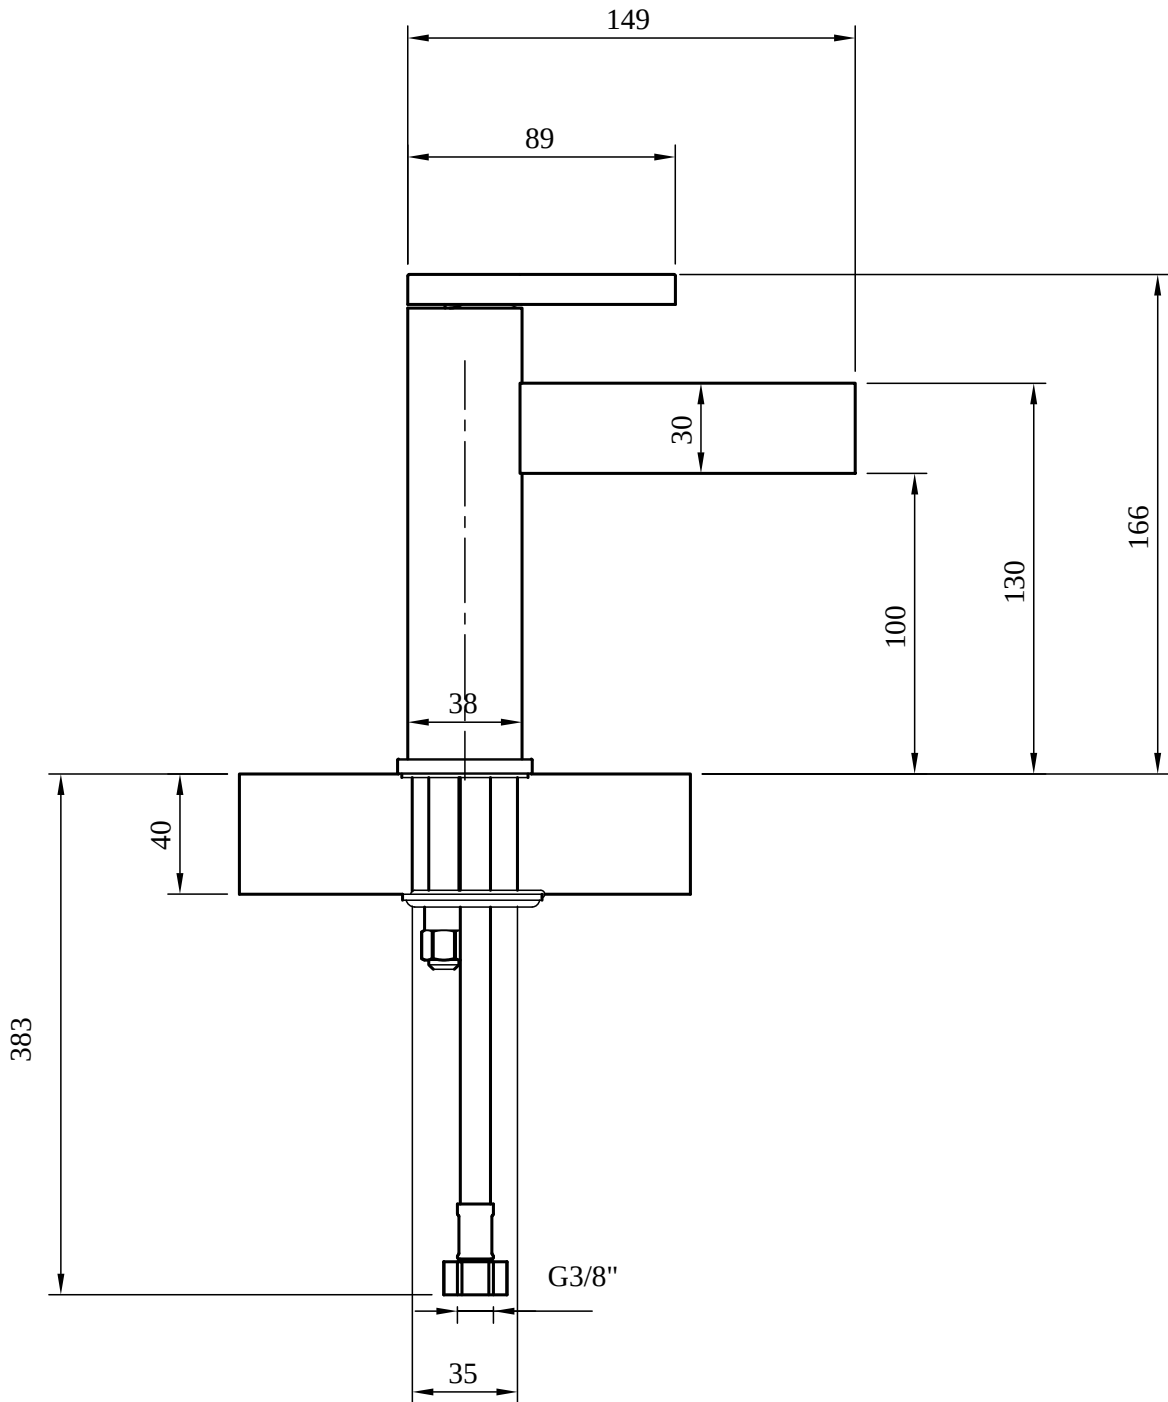

TAPS & FITTINGS DAWN

PRODUCT INFORMATION

1. POSITION

Article number	TVW10610315161
Article title	Villeroy & Boch Dawn Single-lever basin mixer without waste, Chrome
Product designation	Single-lever basin mixer
Collection	Dawn
Assembly / Assembly type	Deck-mounted
Scope of delivery	1 x tap fitting , 1 x aerator key 1 x fastening 2 x connecting hoses 1 x installation instructions
Length in mm	149
Width in mm	38
Height in mm	166
Weight in kg	1,50
Material	Brass
Surface	glossy
Colour name	Chrome
EAN number	4051202571580
Air plus	An aerator enriches the water with air for a particularly soft, water-saving jet
Aqua smart	Sustainable, limited water flow: saving water without sacrificing on performance
Tap smartpressure	Constant water flow rate for washbasin mixers regardless of pressure fluctuations in the piping system
Length of spout in mm	100
Material	Brass
Volume	5,04
Cartridge	Cartridge with ceramic discs
Swivel aerator	No
Water regulation	Water temperature is regulated 45° to each side
Thermostat	No
Cool Tap	No
Spray types	Comfort jet

COLOUR

COLOUR DESIGNATION

Chrome

TECHNICAL DRAWINGS

TVW10610315161

CHARACTERISTICS

An aerator enriches the water with air for a particularly soft, water-saving jet

Sustainable, limited water flow: saving water without sacrificing on performance

Constant water flow rate for washbasin mixers regardless of pressure fluctuations in the piping system

FLOW CHART

EXPLOSION DRAWINGS

BILL OF MATERIALS

No.	Article No.	Description	Quantity
5	TVP00000107000	Cartridge	1
1	TVP00000514000	Aerator set	1
8	TVP00000616000	Fastening set	1
10	TVP00000704000	Connecting hoses	1
2	TVP10600401061	Handle set	1
52	TVR00000100000		1