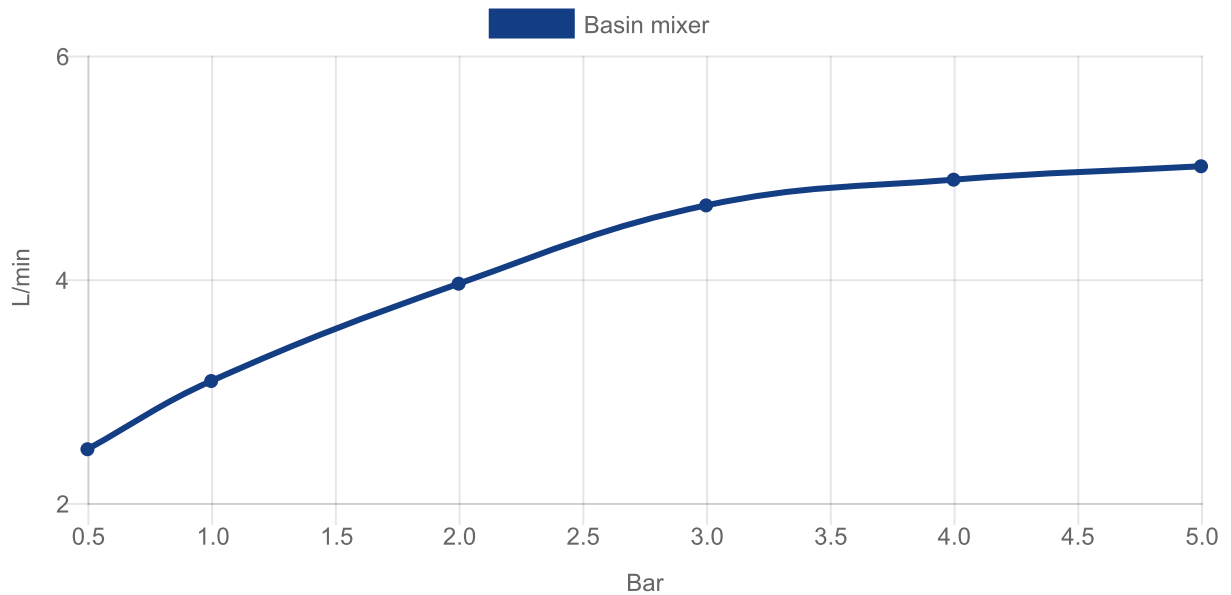

TAPS & FITTINGS DAWN

PRODUCT INFORMATION

1. POSITION

Article number	TVW10610315161
Article title	Villeroy & Boch Dawn Single-lever basin mixer without waste, Chrome
Product designation	Single-lever basin mixer
Collection	Dawn
Assembly / Assembly type	Deck-mounted
Scope of delivery	1 x tap fitting , 1 x aerator key 1 x fastening 2 x connecting hoses 1 x installation instructions
Length in mm	149
Width in mm	38
Height in mm	166
Weight in kg	1,50
Material	Brass
Surface	glossy
Colour name	Chrome
EAN number	4051202571580
Air plus	An aerator enriches the water with air for a particularly soft, water-saving jet
Aqua smart	Sustainable, limited water flow: saving water without sacrificing on performance
Tap smartpressure	Constant water flow rate for washbasin mixers regardless of pressure fluctuations in the piping system
Length of spout in mm	100
Material	Brass
Volume	5,04
Cartridge	Cartridge with ceramic discs
Swivel aerator	No
Water regulation	Water temperature is regulated 45° to each side
Thermostat	No
Cool Tap	No
Spray types	Comfort jet

COLOUR

COLOUR DESIGNATION

Chrome

TECHNICAL DRAWINGS

TVW10610315161

CHARACTERISTICS

An aerator enriches the water with air for a particularly soft, water-saving jet

Sustainable, limited water flow: saving water without sacrificing on performance

Constant water flow rate for washbasin mixers regardless of pressure fluctuations in the piping system

FLOW CHART

EXPLOSION DRAWINGS

BILL OF MATERIALS

No.	Article No.	Description	Quantity
5	TVP00000107000	Cartridge	1
1	TVP00000514000	Aerator set	1
8	TVP00000616000	Fastening set	1
10	TVP00000704000	Connecting hoses	1
2	TVP10600401061	Handle set	1
52	TVR00000100000		1