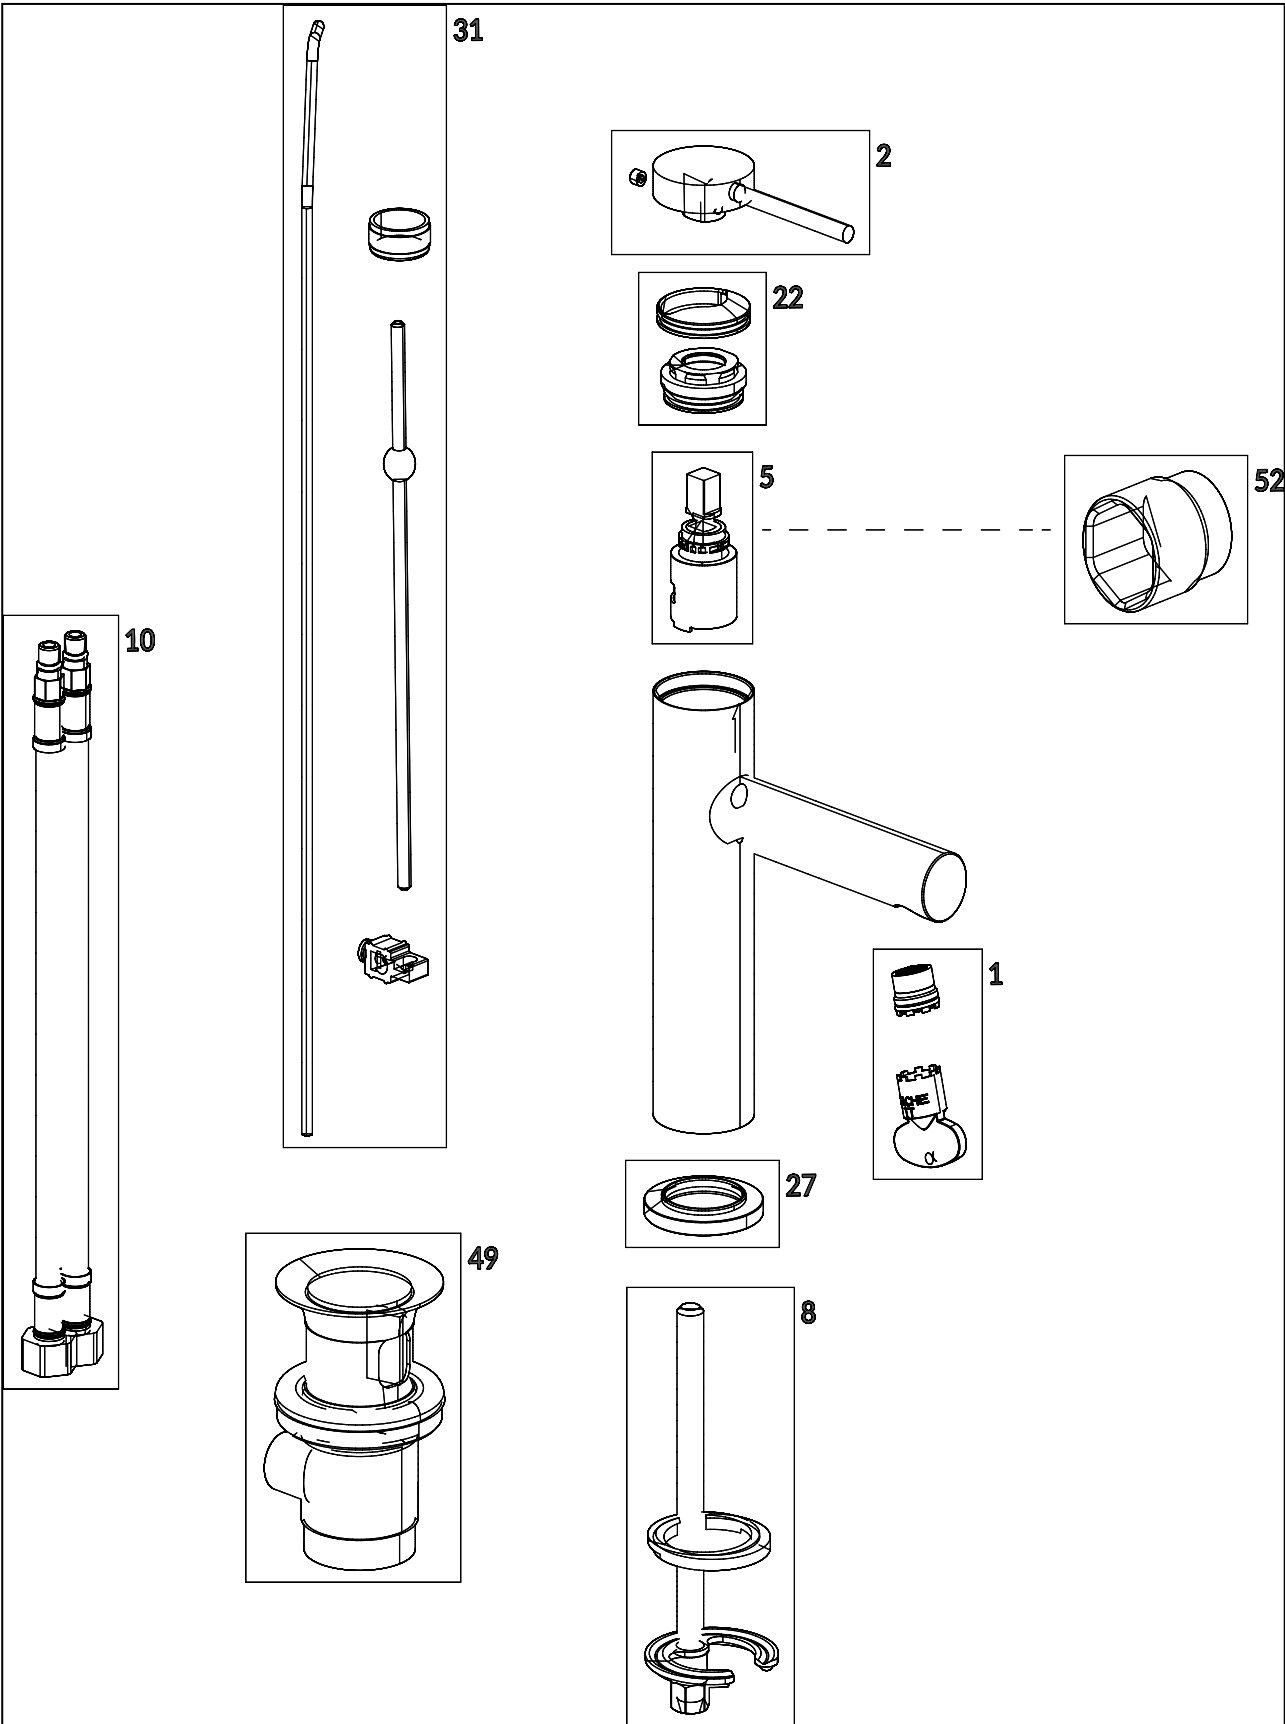

TAPS & FITTINGS LOOP & FRIENDS

PRODUCT INFORMATION

1. POSITION

Article number	TVW10610215361
Article title	Villeroy & Boch Loop & Friends Single-lever basin mixer with push/pull rod lever and pop-up waste, Chrome
Product designation	Single-lever basin mixer
Collection	Loop & Friends
Assembly / Assembly type	Deck-mounted
Scope of delivery	1 x tap fitting , 1 x aerator key 1 x outlet fitting 1 x fastening 2 x connecting hoses 1 x installation instructions
Length in mm	149
Width in mm	45
Height in mm	166
Weight in kg	1,50
Material	Brass
Surface	glossy
Colour name	Chrome
EAN number	4051202843953
Air plus	An aerator enriches the water with air for a particularly soft, water-saving jet
Tap smartpressure	Constant water flow rate for washbasin mixers regardless of pressure fluctuations in the piping system
Length of spout in mm	112
Material	Brass
Volume	5,04
Angle jet regulator	15
Cartridge	Cartridge with ceramic discs
Handle position	Top
Number of tap holes	1
Diameter of faucet body	38
Swivel aerator	No
Water regulation	Water temperature is regulated 45° to each side
Thermostat	No
Cool Tap	No
Spray types	Comfort jet

COLOUR

COLOUR DESIGNATION

Chrome

TECHNICAL DRAWINGS

TVW10610215361

CHARACTERISTICS

An aerator enriches the water with air for a particularly soft, water-saving jet

Constant water flow rate for washbasin mixers regardless of pressure fluctuations in the piping system

FLOW CHART

EXPLOSION DRAWINGS

BILL OF MATERIALS

No.	Article No.	Description	Quantity
5	TVP00000107000	Cartridge	1
49	TVP00000202061	Waste system	1
8	TVP00000616000	Fastening set	1
10	TVP00000704000	Connecting hoses	1
1	TVP00003600000	Aerator set	1
2	TVP10600200061	Handle set	1
52	TVR00000100000		1