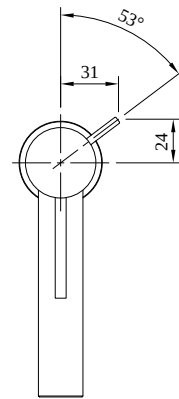

TAPS & FITTINGS LOOP & FRIENDS

PRODUCT INFORMATION

1. POSITION

Article number	TVW10610215361
Article title	Villeroy & Boch Loop & Friends Single-lever basin mixer with push/pull rod lever and pop-up waste, Chrome
Product designation	Single-lever basin mixer
Collection	Loop & Friends
Assembly / Assembly type	Deck-mounted
Scope of delivery	1 x tap fitting , 1 x aerator key 1 x outlet fitting 1 x fastening 2 x connecting hoses 1 x installation instructions
Length in mm	149
Width in mm	45
Height in mm	166
Weight in kg	1,50
Material	Brass
Surface	glossy
Colour name	Chrome
EAN number	4051202843953
Air plus	An aerator enriches the water with air for a particularly soft, water-saving jet
Tap smartpressure	Constant water flow rate for washbasin mixers regardless of pressure fluctuations in the piping system
Length of spout in mm	112
Material	Brass
Volume	5,04
Angle jet regulator	15
Cartridge	Cartridge with ceramic discs
Handle position	Top
Number of tap holes	1
Diameter of faucet body	38
Swivel aerator	No
Water regulation	Water temperature is regulated 45° to each side
Thermostat	No
Cool Tap	No
Spray types	Comfort jet

COLOUR

COLOUR DESIGNATION

Chrome

TECHNICAL DRAWINGS

TVW10610215361

CHARACTERISTICS

An aerator enriches the water with air for a particularly soft, water-saving jet

Constant water flow rate for washbasin mixers regardless of pressure fluctuations in the piping system

FLOW CHART

EXPLOSION DRAWINGS

BILL OF MATERIALS

No.	Article No.	Description	Quantity
5	TVP00000107000	Cartridge	1
49	TVP00000202061	Waste system	1
8	TVP00000616000	Fastening set	1
10	TVP00000704000	Connecting hoses	1
1	TVP00003600000	Aerator set	1
2	TVP10600200061	Handle set	1
52	TVR00000100000		1