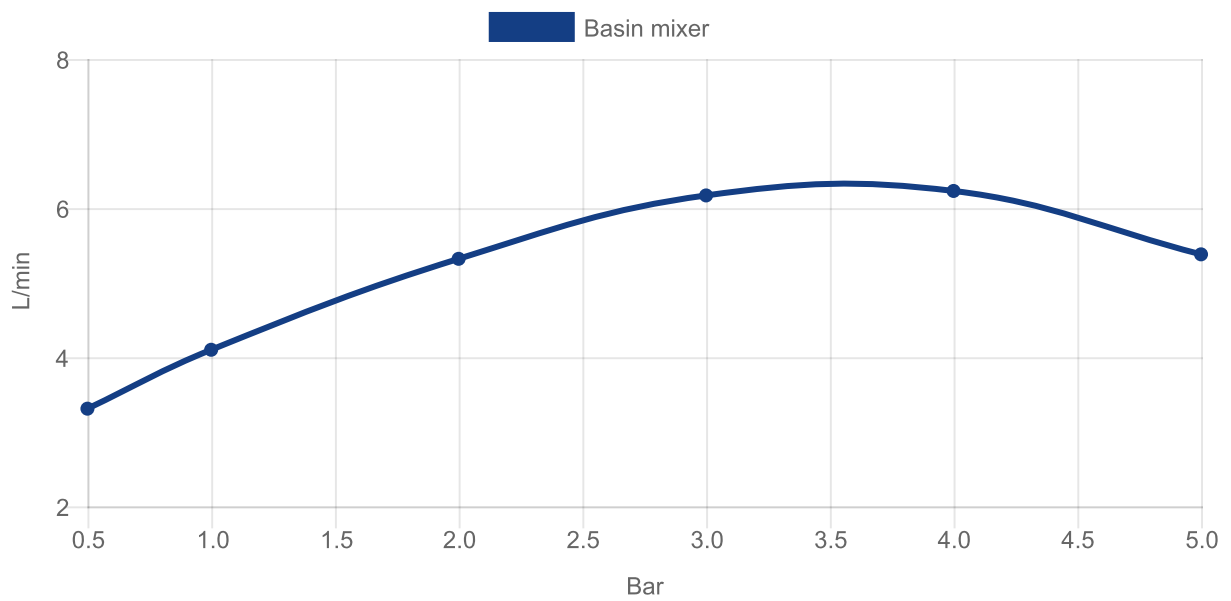

TAPS & FITTINGS LOOP & FRIENDS

PRODUCT INFORMATION

1. POSITION

Article number	TVW10610215361
Article title	Villeroy & Boch Loop & Friends Single-lever basin mixer with push/pull rod lever and pop-up waste, Chrome
Product designation	Single-lever basin mixer
Collection	Loop & Friends
Assembly / Assembly type	Deck-mounted
Scope of delivery	1 x tap fitting , 1 x aerator key 1 x outlet fitting 1 x fastening 2 x connecting hoses 1 x installation instructions
Length in mm	149
Width in mm	45
Height in mm	166
Weight in kg	1,50
Material	Brass
Surface	glossy
Colour name	Chrome
EAN number	4051202843953
Air plus	An aerator enriches the water with air for a particularly soft, water-saving jet
Tap smartpressure	Constant water flow rate for washbasin mixers regardless of pressure fluctuations in the piping system
Length of spout in mm	112
Material	Brass
Volume	5,04
Angle jet regulator	15
Cartridge	Cartridge with ceramic discs
Handle position	Top
Number of tap holes	1
Diameter of faucet body	38
Swivel aerator	No
Water regulation	Water temperature is regulated 45° to each side
Thermostat	No
Cool Tap	No
Spray types	Comfort jet

COLOUR

COLOUR DESIGNATION

Chrome

TECHNICAL DRAWINGS

TVW10610215361

CHARACTERISTICS

An aerator enriches the water with air for a particularly soft, water-saving jet

Constant water flow rate for washbasin mixers regardless of pressure fluctuations in the piping system

FLOW CHART

EXPLOSION DRAWINGS

BILL OF MATERIALS

No.	Article No.	Description	Quantity
5	TVP00000107000	Cartridge	1
49	TVP00000202061	Waste system	1
8	TVP00000616000	Fastening set	1
10	TVP00000704000	Connecting hoses	1
1	TVP00003600000	Aerator set	1
2	TVP10600200061	Handle set	1
52	TVR00000100000		1