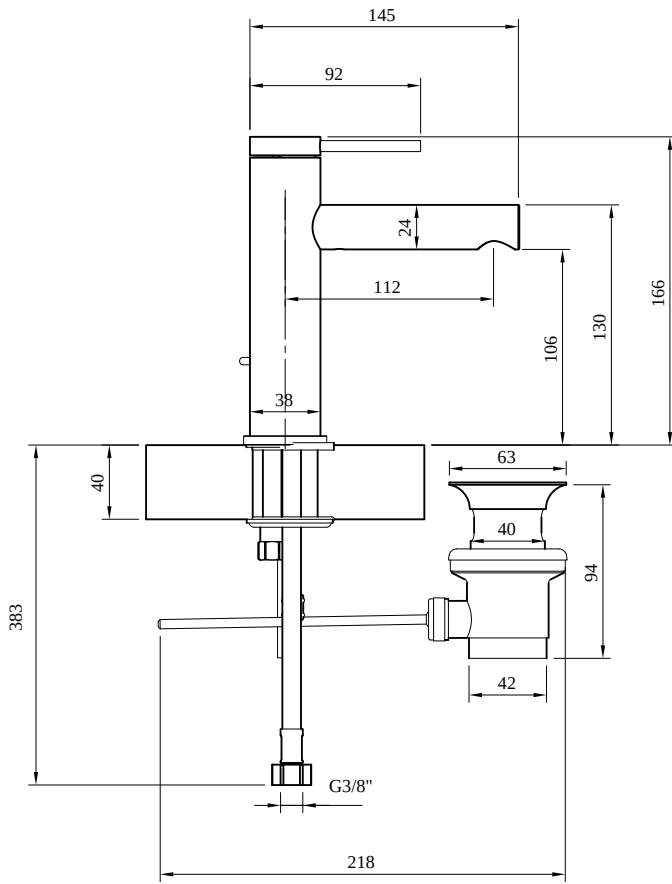

TAPS & FITTINGS LOOP & FRIENDS

PRODUCT INFORMATION

1. POSITION

Article number	TVW10610215361
Article title	Villeroy & Boch Loop & Friends Single-lever basin mixer with push/pull rod lever and pop-up waste, Chrome
Product designation	Single-lever basin mixer
Collection	Loop & Friends
Assembly / Assembly type	Deck-mounted
Scope of delivery	1 x tap fitting , 1 x aerator key 1 x outlet fitting 1 x fastening 2 x connecting hoses 1 x installation instructions
Length in mm	149
Width in mm	45
Height in mm	166
Weight in kg	1,50
Material	Brass
Surface	glossy
Colour name	Chrome
EAN number	4051202843953
Air plus	An aerator enriches the water with air for a particularly soft, water-saving jet
Tap smartpressure	Constant water flow rate for washbasin mixers regardless of pressure fluctuations in the piping system
Length of spout in mm	112
Material	Brass
Volume	5,04
Angle jet regulator	15
Cartridge	Cartridge with ceramic discs
Handle position	Top
Number of tap holes	1
Diameter of faucet body	38
Swivel aerator	No
Water regulation	Water temperature is regulated 45° to each side
Thermostat	No
Cool Tap	No
Spray types	Comfort jet

COLOUR

COLOUR DESIGNATION

Chrome

TECHNICAL DRAWINGS

TVW10610215361

CHARACTERISTICS

An aerator enriches the water with air for a particularly soft, water-saving jet

Constant water flow rate for washbasin mixers regardless of pressure fluctuations in the piping system

FLOW CHART

EXPLOSION DRAWINGS

BILL OF MATERIALS

No.	Article No.	Description	Quantity
5	TVP00000107000	Cartridge	1
49	TVP00000202061	Waste system	1
8	TVP00000616000	Fastening set	1
10	TVP00000704000	Connecting hoses	1
1	TVP00003600000	Aerator set	1
2	TVP10600200061	Handle set	1
52	TVR00000100000		1