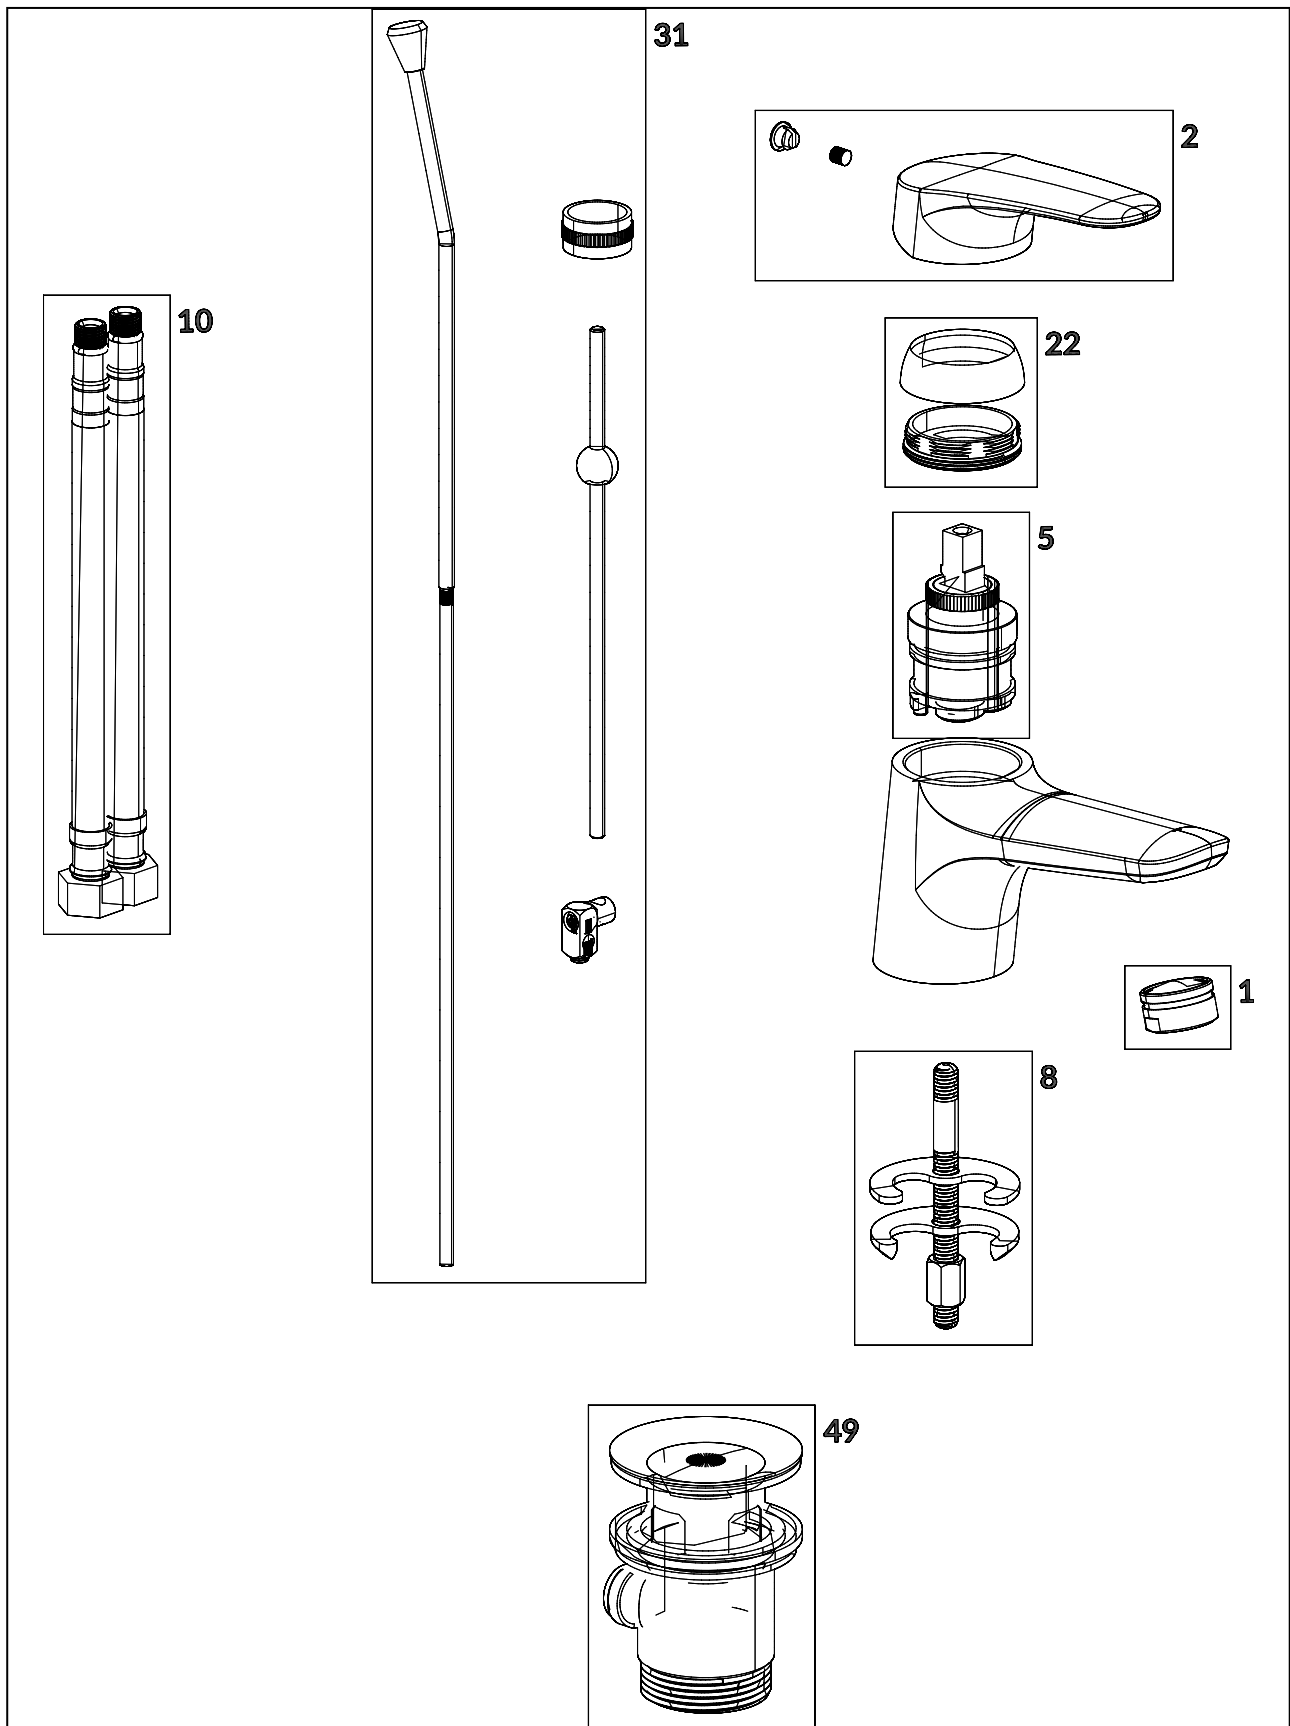

#### 1 . POSITION

<b>Article number</b>	<b>TVW10514111061</b>
Article title	Villeroy & Boch O.novo Start Single-lever basin mixer with push/pull rod lever and pop-up waste, Chrome
Product designation	Single-lever basin mixer
Collection	O.novo Start
Assembly / Assembly type	Deck-mounted
Scope of delivery	1 x tap fitting , 1 x aerator key 1 x outlet fitting 1 x fastening 2 x connecting hoses 1 x installation instructions
Length in mm	133
Width in mm	45
Height in mm	104
Weight in kg	1,22
Material	Brass
Surface	glossy
Colour name	Chrome
EAN number	4051202568382
Air plus	An aerator enriches the water with air for a particularly soft, water-saving jet
Easy clean	Longer service life: optimum limescale removal by simply rubbing nozzles and aerators clean
Aqua smart	Sustainable, limited water flow: saving water without sacrificing on performance
Tap smartpressure	Constant water flow rate for washbasin mixers regardless of pressure fluctuations in the piping system
Length of spout in mm	107
Material	Brass
Volume	6,552
Angle jet regulator	14
Cartridge	Cartridge with ceramic discs
Swivel aerator	No
Thermostat	No
Cool Tap	No
Spray types	Comfort jet

COLOUR

COLOUR DESIGNATION

Chrome

TECHNICAL DRAWINGS

TVW10514111061

## BILL OF MATERIALS

No.	Article No.	Description	Quantity
5	TVP00000111000	Cartridge	1
10	TVP00000709000	Connecting hoses	1
1	TVP00000509000	Aerator set	1
49	TVP00000201061	Waste system	1
8	TVP00000601000	Fastening set	1
2	TVP10500401061	Handle set	1