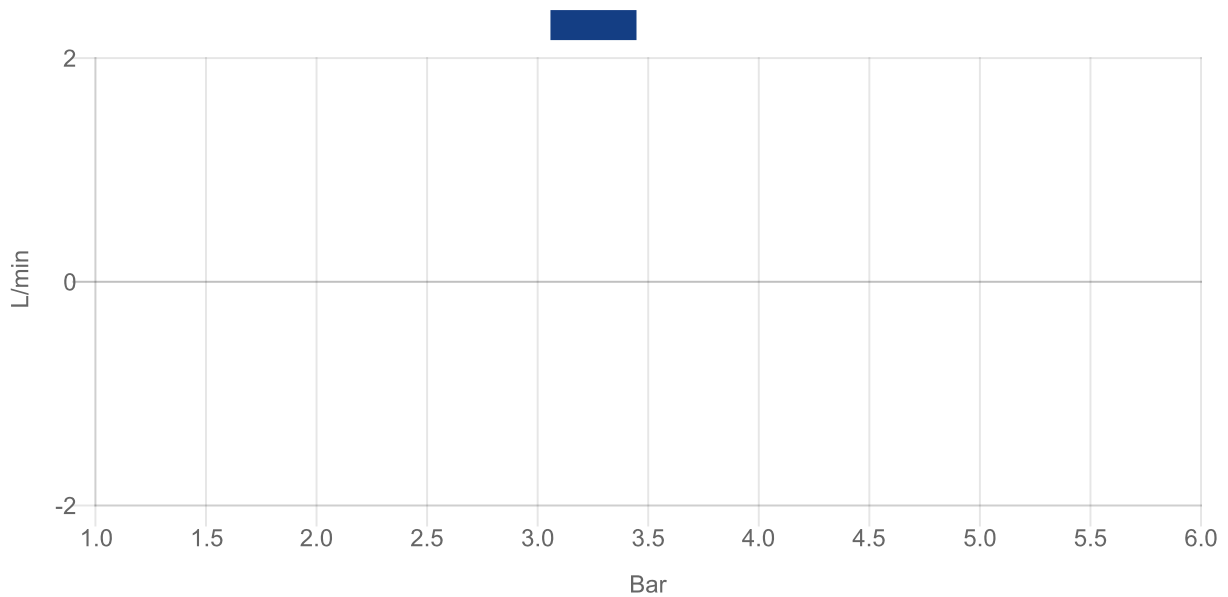

CHARACTERISTICS

An aerator enriches the water with air for a particularly soft, water-saving jet

Sustainable, limited water flow: saving water without sacrificing on performance

Longer service life: optimum limescale removal by simply rubbing nozzles and aerators clean

Constant water flow rate for washbasin mixers regardless of pressure fluctuations in the piping system

FLOW CHART