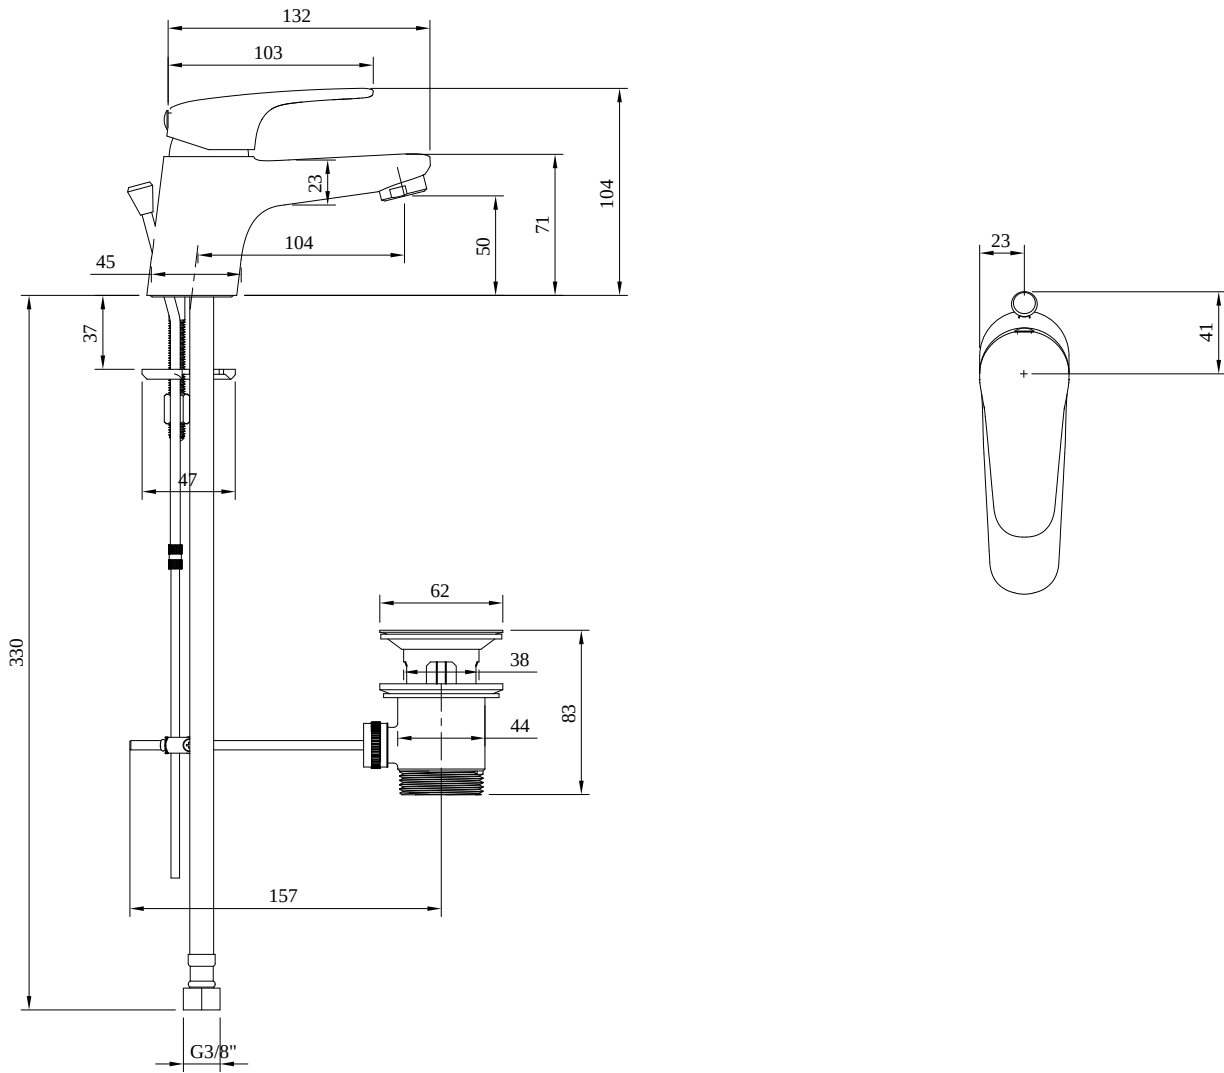

#### 1 . POSITION

<b>Article number</b>	<b>TVW10514111061</b>
Article title	Villeroy & Boch O.novo Start Single-lever basin mixer with push/pull rod lever and pop-up waste, Chrome
Product designation	Single-lever basin mixer
Collection	O.novo Start
Assembly / Assembly type	Deck-mounted
Scope of delivery	1 x tap fitting , 1 x aerator key 1 x outlet fitting 1 x fastening 2 x connecting hoses 1 x installation instructions
Length in mm	133
Width in mm	45
Height in mm	104
Weight in kg	1,22
Material	Brass
Surface	glossy
Colour name	Chrome
EAN number	4051202568382
Air plus	An aerator enriches the water with air for a particularly soft, water-saving jet
Easy clean	Longer service life: optimum limescale removal by simply rubbing nozzles and aerators clean
Aqua smart	Sustainable, limited water flow: saving water without sacrificing on performance
Tap smartpressure	Constant water flow rate for washbasin mixers regardless of pressure fluctuations in the piping system
Length of spout in mm	107
Material	Brass
Volume	6,552
Angle jet regulator	14
Cartridge	Cartridge with ceramic discs
Swivel aerator	No
Thermostat	No
Cool Tap	No
Spray types	Comfort jet

COLOUR

COLOUR DESIGNATION

Chrome

TECHNICAL DRAWINGS

TVW10514111061

## FLOW CHART

EXPLOSION DRAWINGS