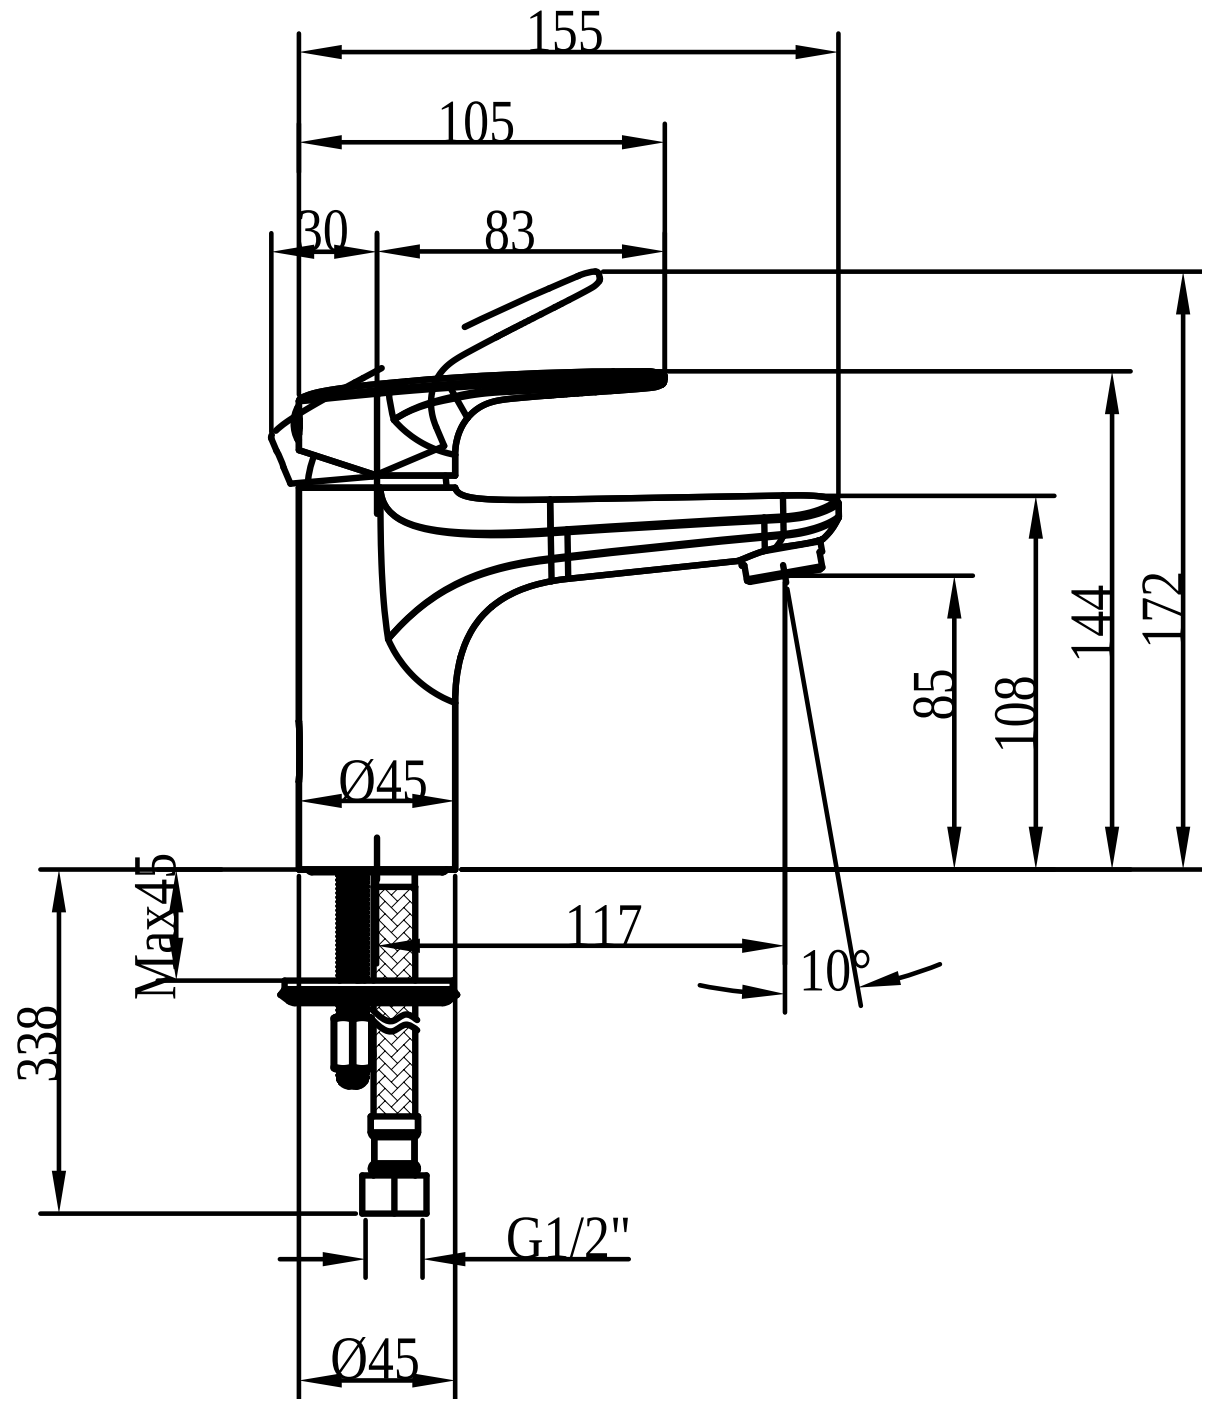

#### 1. POSITION

<b>Article number</b>	<b>TVW10510311061</b>
Article title	Villeroy & Boch O.novo Start Single-lever basin mixer without waste, Chrome
Product designation	Single-lever basin mixer
Collection	O.novo Start
Assembly / Assembly type	Deck-mounted
Length in mm	155
Width in mm	45
Height in mm	144
Weight in kg	1,10
Colour name	Chrome
EAN number	4051202568962
Air plus	An aerator enriches the water with air for a particularly soft, water-saving jet
Easy clean	Longer service life: optimum limescale removal by simply rubbing nozzles and aerators clean
Aqua smart	Sustainable, limited water flow: saving water without sacrificing on performance
Tap smartpressure	Constant water flow rate for washbasin mixers regardless of pressure fluctuations in the piping system
Length of spout in mm	117
Material	Brass
Volume	6,552
Cartridge	Cartridge with ceramic discs Ø35 mm
Swivel aerator	No
Thermostat	No
Cool Tap	No

COLOUR

COLOUR DESIGNATION

Chrome

TECHNICAL DRAWINGS

TVW10510311061

## BILL OF MATERIALS

No.	Article No.	Description	Quantity
5	TVP00000111000	Cartridge	1
10	TVP00000709000	Connecting hoses	1
1	TVP00000509000	Aerator set	1
8	TVP00000601000	Fastening set	1
2	TVP10500401061	Handle set	1