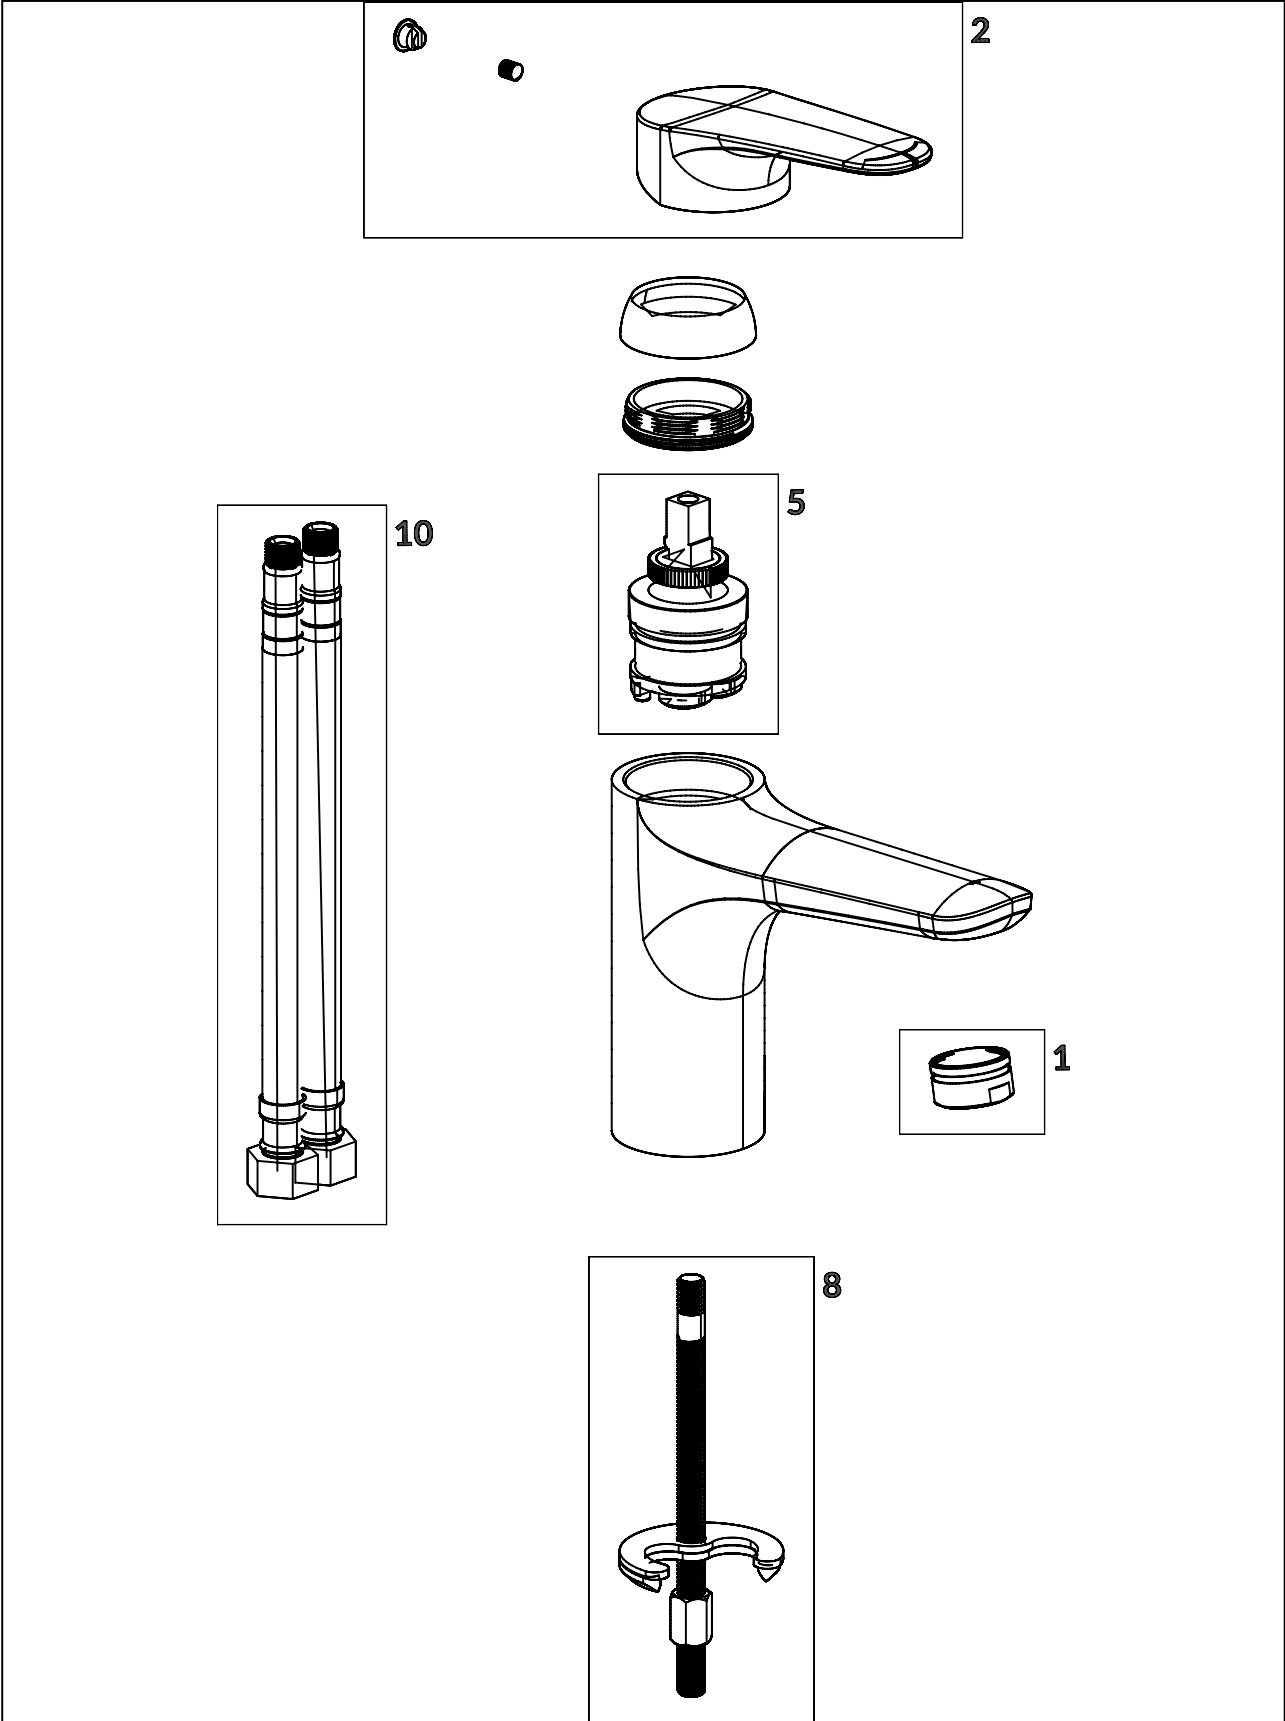

EXPLOSION DRAWINGS

BILL OF MATERIALS

No.	Article No.	Description	Quantity
5	TVP00000111000	Cartridge	1
10	TVP00000709000	Connecting hoses	1
1	TVP00000509000	Aerator set	1
8	TVP00000601000	Fastening set	1
2	TVP10500401061	Handle set	1