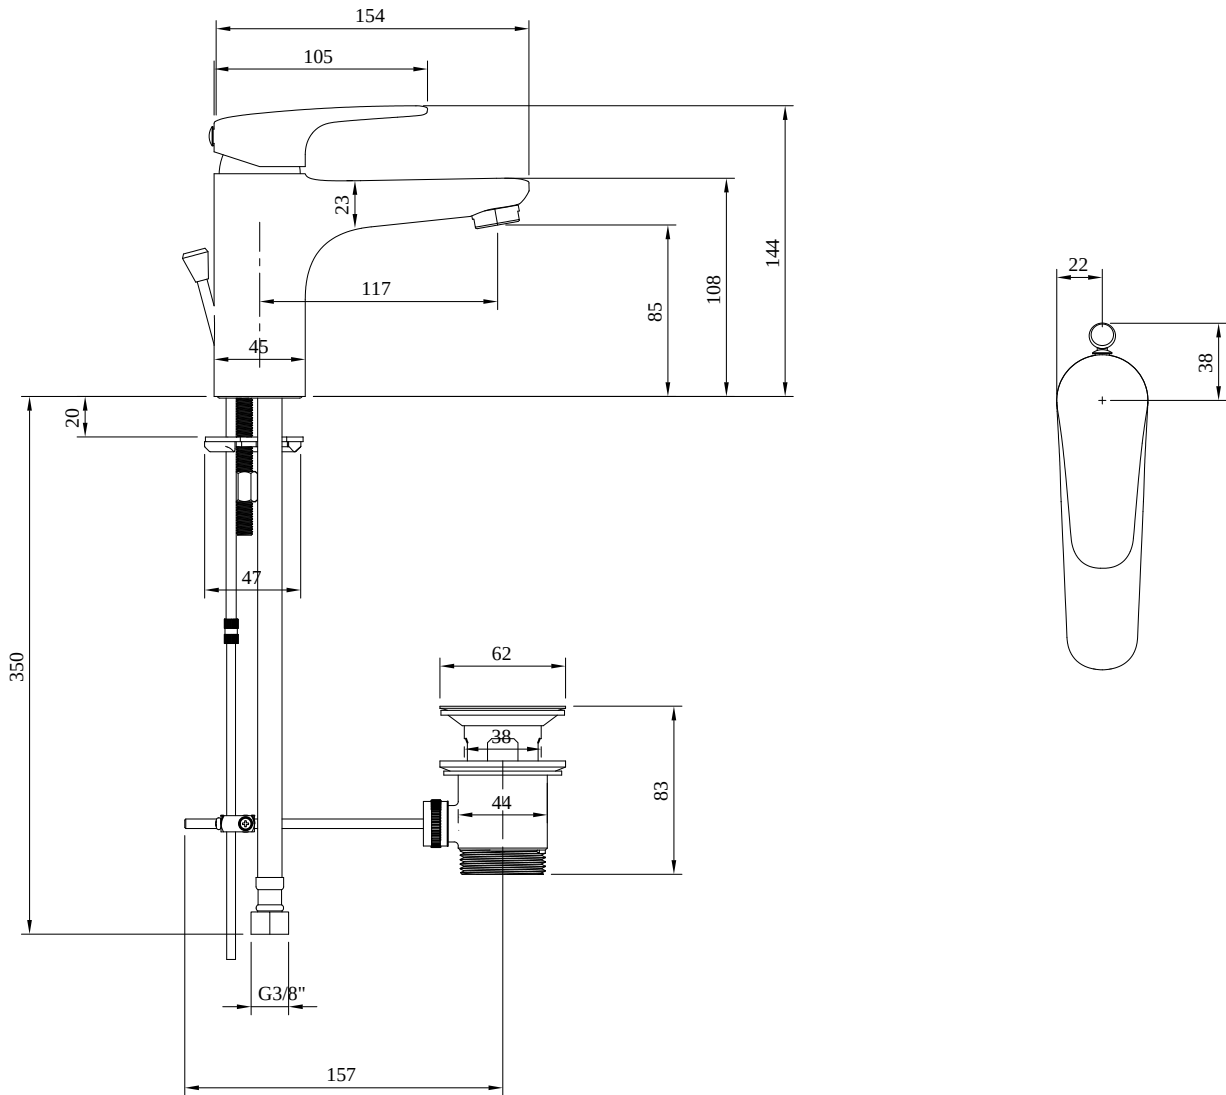

TAPS & FITTINGS O.NOVO START

PRODUCT INFORMATION

1 . POSITION

Article number	TVW10510111061
Article title	Villeroy & Boch O.novo Start Single-lever basin mixer with push/pull rod lever and pop-up waste, Chrome
Product designation	Single-lever basin mixer
Collection	O.novo Start
Assembly / Assembly type	Deck-mounted
Scope of delivery	1 x tap fitting , 1 x aerator key 1 x outlet fitting 1 x fastening 2 x connecting hoses 1 x installation instructions
Length in mm	155
Width in mm	45
Height in mm	144
Weight in kg	1,46
Material	Brass
Surface	glossy
Colour name	Chrome
EAN number	4051202568900
Air plus	An aerator enriches the water with air for a particularly soft, water-saving jet
Easy clean	Longer service life: optimum limescale removal by simply rubbing nozzles and aerators clean
Aqua smart	Sustainable, limited water flow: saving water without sacrificing on performance
Tap smartpressure	Constant water flow rate for washbasin mixers regardless of pressure fluctuations in the piping system
Length of spout in mm	117
Material	Brass
Volume	6,552
Angle jet regulator	10
Cartridge	Cartridge with ceramic discs
Swivel aerator	No
Thermostat	No
Cool Tap	No
Spray types	Comfort jet

COLOUR

COLOUR DESIGNATION

Chrome

TECHNICAL DRAWINGS

TVW10510111061

CHARACTERISTICS

An aerator enriches the water with air for a particularly soft, water-saving jet

Sustainable, limited water flow: saving water without sacrificing on performance

Longer service life: optimum limescale removal by simply rubbing nozzles and aerators clean

Constant water flow rate for washbasin mixers regardless of pressure fluctuations in the piping system

FLOW CHART

EXPLOSION DRAWINGS

BILL OF MATERIALS

No.	Article No.	Description	Quantity
5	TVP00000111000	Cartridge	1
10	TVP00000709000	Connecting hoses	1
1	TVP00000509000	Aerator set	1
49	TVP00000201061	Waste system	1
8	TVP00000601000	Fastening set	1
2	TVP10500402061	Handle set	1