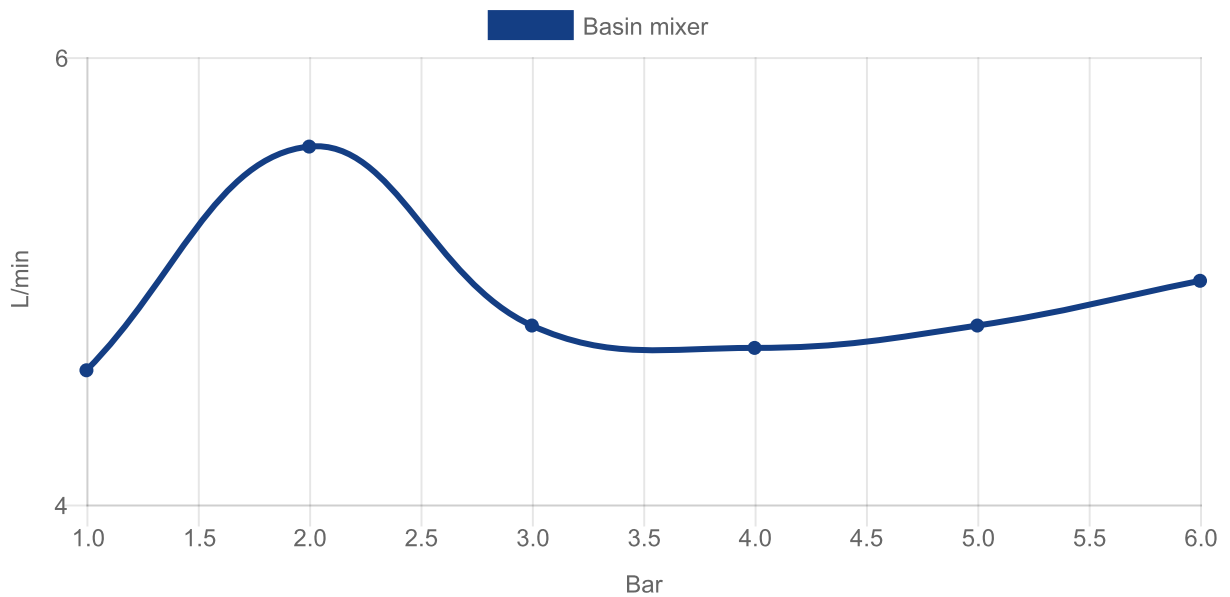

TAPS & FITTINGS O.NOVO START

PRODUCT INFORMATION

1 . POSITION

Article number	TVW10510111061
Article title	Villeroy & Boch O.novo Start Single-lever basin mixer with push/pull rod lever and pop-up waste, Chrome
Product designation	Single-lever basin mixer
Collection	O.novo Start
Assembly / Assembly type	Deck-mounted
Scope of delivery	1 x tap fitting , 1 x aerator key 1 x outlet fitting 1 x fastening 2 x connecting hoses 1 x installation instructions
Length in mm	155
Width in mm	45
Height in mm	144
Weight in kg	1,46
Material	Brass
Surface	glossy
Colour name	Chrome
EAN number	4051202568900
Air plus	An aerator enriches the water with air for a particularly soft, water-saving jet
Easy clean	Longer service life: optimum limescale removal by simply rubbing nozzles and aerators clean
Aqua smart	Sustainable, limited water flow: saving water without sacrificing on performance
Tap smartpressure	Constant water flow rate for washbasin mixers regardless of pressure fluctuations in the piping system
Length of spout in mm	117
Material	Brass
Volume	6,552
Angle jet regulator	10
Cartridge	Cartridge with ceramic discs
Swivel aerator	No
Thermostat	No
Cool Tap	No
Spray types	Comfort jet

COLOUR

COLOUR DESIGNATION

Chrome

TECHNICAL DRAWINGS

TVW10510111061

CHARACTERISTICS

An aerator enriches the water with air for a particularly soft, water-saving jet

Sustainable, limited water flow: saving water without sacrificing on performance

Longer service life: optimum limescale removal by simply rubbing nozzles and aerators clean

Constant water flow rate for washbasin mixers regardless of pressure fluctuations in the piping system

FLOW CHART