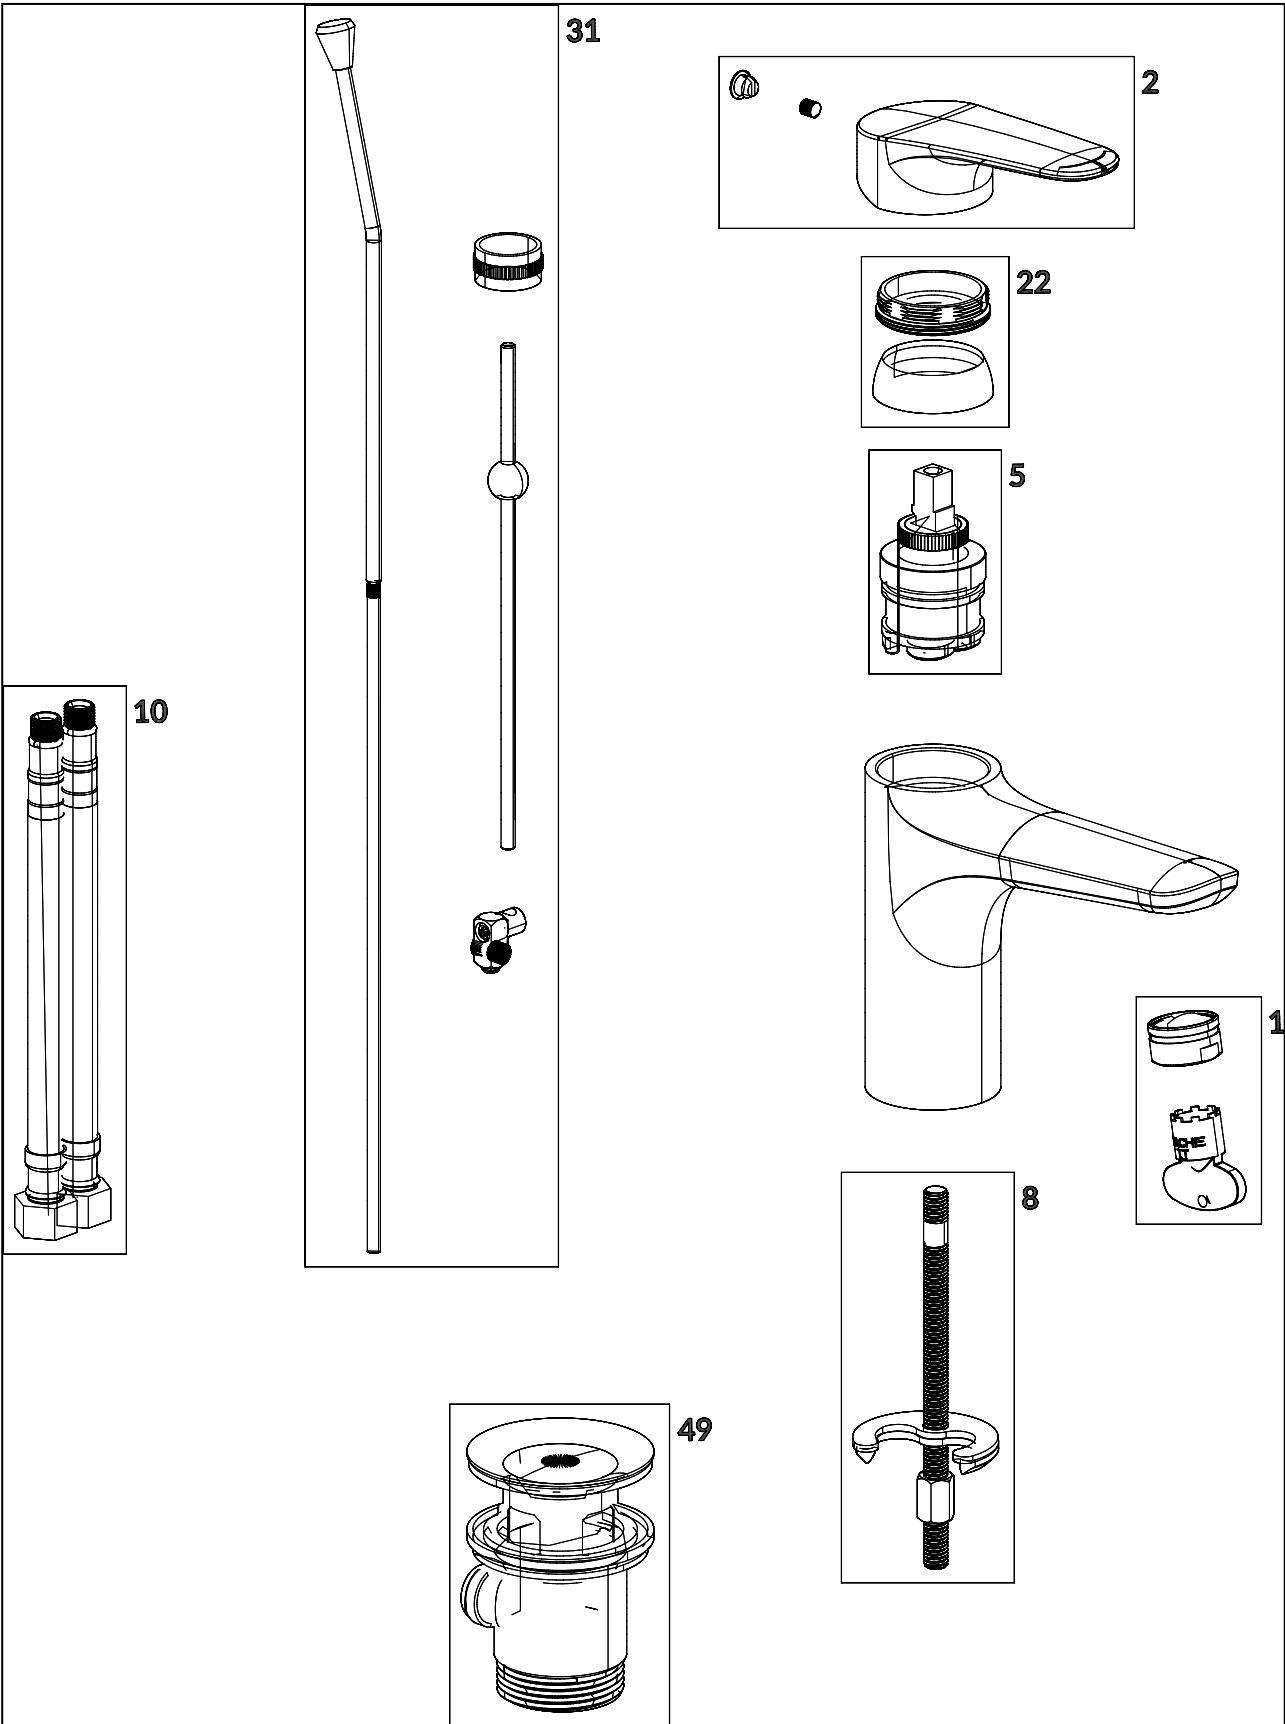

TAPS & FITTINGS O.NOVO START

PRODUCT INFORMATION

1 . POSITION

Article number	TVW10510111061
Article title	Villeroy & Boch O.novo Start Single-lever basin mixer with push/pull rod lever and pop-up waste, Chrome
Product designation	Single-lever basin mixer
Collection	O.novo Start
Assembly / Assembly type	Deck-mounted
Scope of delivery	1 x tap fitting , 1 x aerator key 1 x outlet fitting 1 x fastening 2 x connecting hoses 1 x installation instructions
Length in mm	155
Width in mm	45
Height in mm	144
Weight in kg	1,46
Material	Brass
Surface	glossy
Colour name	Chrome
EAN number	4051202568900
Air plus	An aerator enriches the water with air for a particularly soft, water-saving jet
Easy clean	Longer service life: optimum limescale removal by simply rubbing nozzles and aerators clean
Aqua smart	Sustainable, limited water flow: saving water without sacrificing on performance
Tap smartpressure	Constant water flow rate for washbasin mixers regardless of pressure fluctuations in the piping system
Length of spout in mm	117
Material	Brass
Volume	6,552
Angle jet regulator	10
Cartridge	Cartridge with ceramic discs
Swivel aerator	No
Thermostat	No
Cool Tap	No
Spray types	Comfort jet

COLOUR

COLOUR DESIGNATION

Chrome

TECHNICAL DRAWINGS

TVW10510111061

CHARACTERISTICS

An aerator enriches the water with air for a particularly soft, water-saving jet

Sustainable, limited water flow: saving water without sacrificing on performance

Longer service life: optimum limescale removal by simply rubbing nozzles and aerators clean

Constant water flow rate for washbasin mixers regardless of pressure fluctuations in the piping system

FLOW CHART

EXPLOSION DRAWINGS

BILL OF MATERIALS

No.	Article No.	Description	Quantity
5	TVP00000111000	Cartridge	1
10	TVP00000709000	Connecting hoses	1
1	TVP00000509000	Aerator set	1
49	TVP00000201061	Waste system	1
8	TVP00000601000	Fastening set	1
2	TVP10500402061	Handle set	1