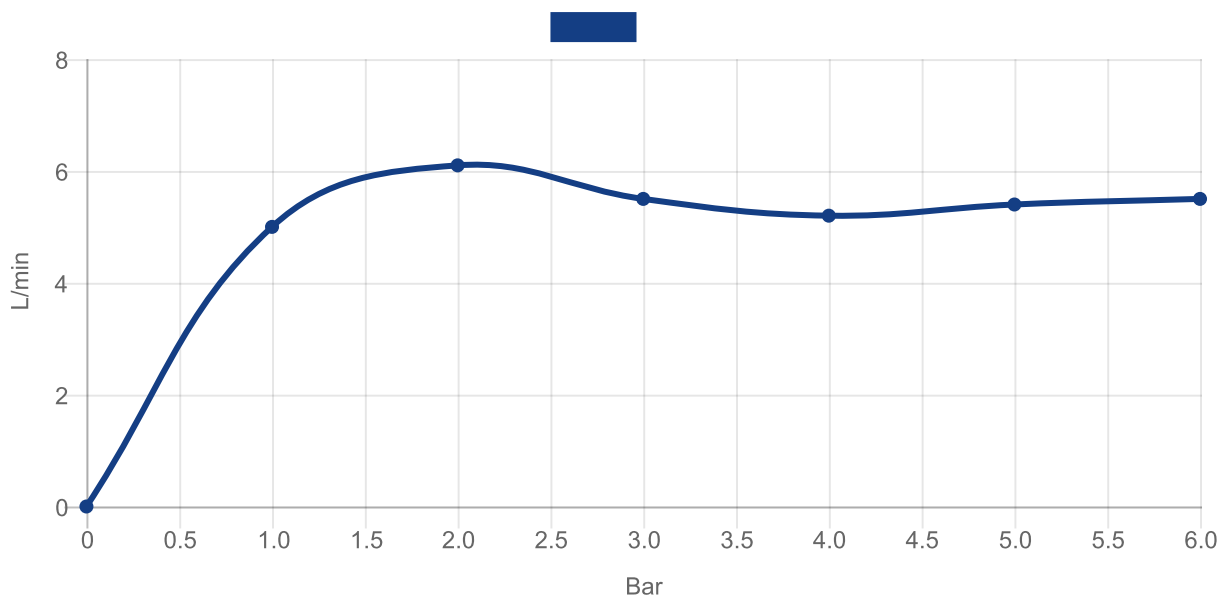

TAPS & FITTINGS O.NOVO START

PRODUCT INFORMATION

1 . POSITION

Article number	TVW10500111061
Article title	Villeroy & Boch O.novo Start Cold water tap, Chrome
Product designation	Cold water tap
Collection	O.novo Start
Assembly / Assembly type	Deck-mounted
Scope of delivery	1 x tap fitting , 1 x aerator key 1 x outlet fitting 1 x fastening 2 x connecting hoses 1 x installation instructions
Length in mm	155
Width in mm	45
Height in mm	144
Weight in kg	1,10
Material	Brass
Surface	glossy
Colour name	Chrome
EAN number	4051202951863
Air plus	An aerator enriches the water with air for a particularly soft, water-saving jet
Easy clean	Longer service life: optimum limescale removal by simply rubbing nozzles and aerators clean
Aqua smart	Sustainable, limited water flow: saving water without sacrificing on performance
Tap smartpressure	Constant water flow rate for washbasin mixers regardless of pressure fluctuations in the piping system
Length of spout in mm	117
Material	Brass
Volume	2,52
Angle jet regulator	10
Cartridge	Cartridge with ceramic discs
Swivel aerator	No
Thermostat	No
Cool Tap	No
Spray types	Comfort jet

COLOUR

COLOUR DESIGNATION

Chrome

TECHNICAL DRAWINGS

TVW10500111061

CHARACTERISTICS

An aerator enriches the water with air for a particularly soft, water-saving jet

Sustainable, limited water flow: saving water without sacrificing on performance

Longer service life: optimum limescale removal by simply rubbing nozzles and aerators clean

Constant water flow rate for washbasin mixers regardless of pressure fluctuations in the piping system

FLOW CHART