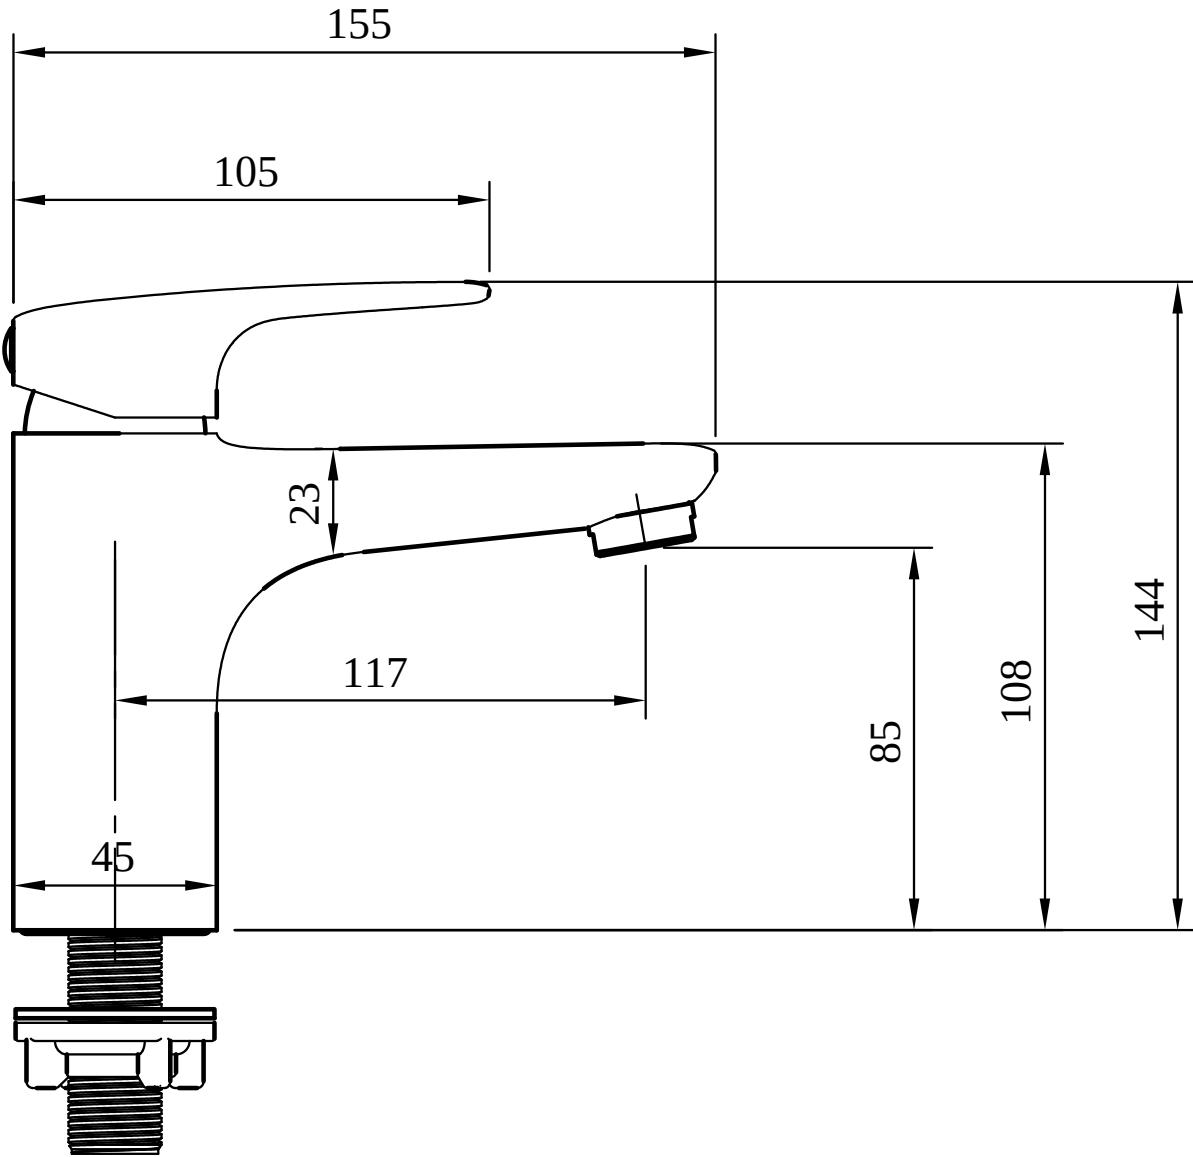

TAPS & FITTINGS O.NOVO START

PRODUCT INFORMATION

1 . POSITION

Article number	TVW10500111061
Article title	Villeroy & Boch O.novo Start Cold water tap, Chrome
Product designation	Cold water tap
Collection	O.novo Start
Assembly / Assembly type	Deck-mounted
Scope of delivery	1 x tap fitting , 1 x aerator key 1 x outlet fitting 1 x fastening 2 x connecting hoses 1 x installation instructions
Length in mm	155
Width in mm	45
Height in mm	144
Weight in kg	1,10
Material	Brass
Surface	glossy
Colour name	Chrome
EAN number	4051202951863
Air plus	An aerator enriches the water with air for a particularly soft, water-saving jet
Easy clean	Longer service life: optimum limescale removal by simply rubbing nozzles and aerators clean
Aqua smart	Sustainable, limited water flow: saving water without sacrificing on performance
Tap smartpressure	Constant water flow rate for washbasin mixers regardless of pressure fluctuations in the piping system
Length of spout in mm	117
Material	Brass
Volume	2,52
Angle jet regulator	10
Cartridge	Cartridge with ceramic discs
Swivel aerator	No
Thermostat	No
Cool Tap	No
Spray types	Comfort jet

COLOUR

COLOUR DESIGNATION

Chrome

TECHNICAL DRAWINGS

TVW10500111061

CHARACTERISTICS

An aerator enriches the water with air for a particularly soft, water-saving jet

Sustainable, limited water flow: saving water without sacrificing on performance

Longer service life: optimum limescale removal by simply rubbing nozzles and aerators clean

Constant water flow rate for washbasin mixers regardless of pressure fluctuations in the piping system

FLOW CHART

EXPLOSION DRAWINGS

BILL OF MATERIALS

No.	Article No.	Description	Quantity
5	TVP00000111000	Cartridge	1
1	TVP00000509000	Aerator set	1
2	TVP10500402061	Handle set	1