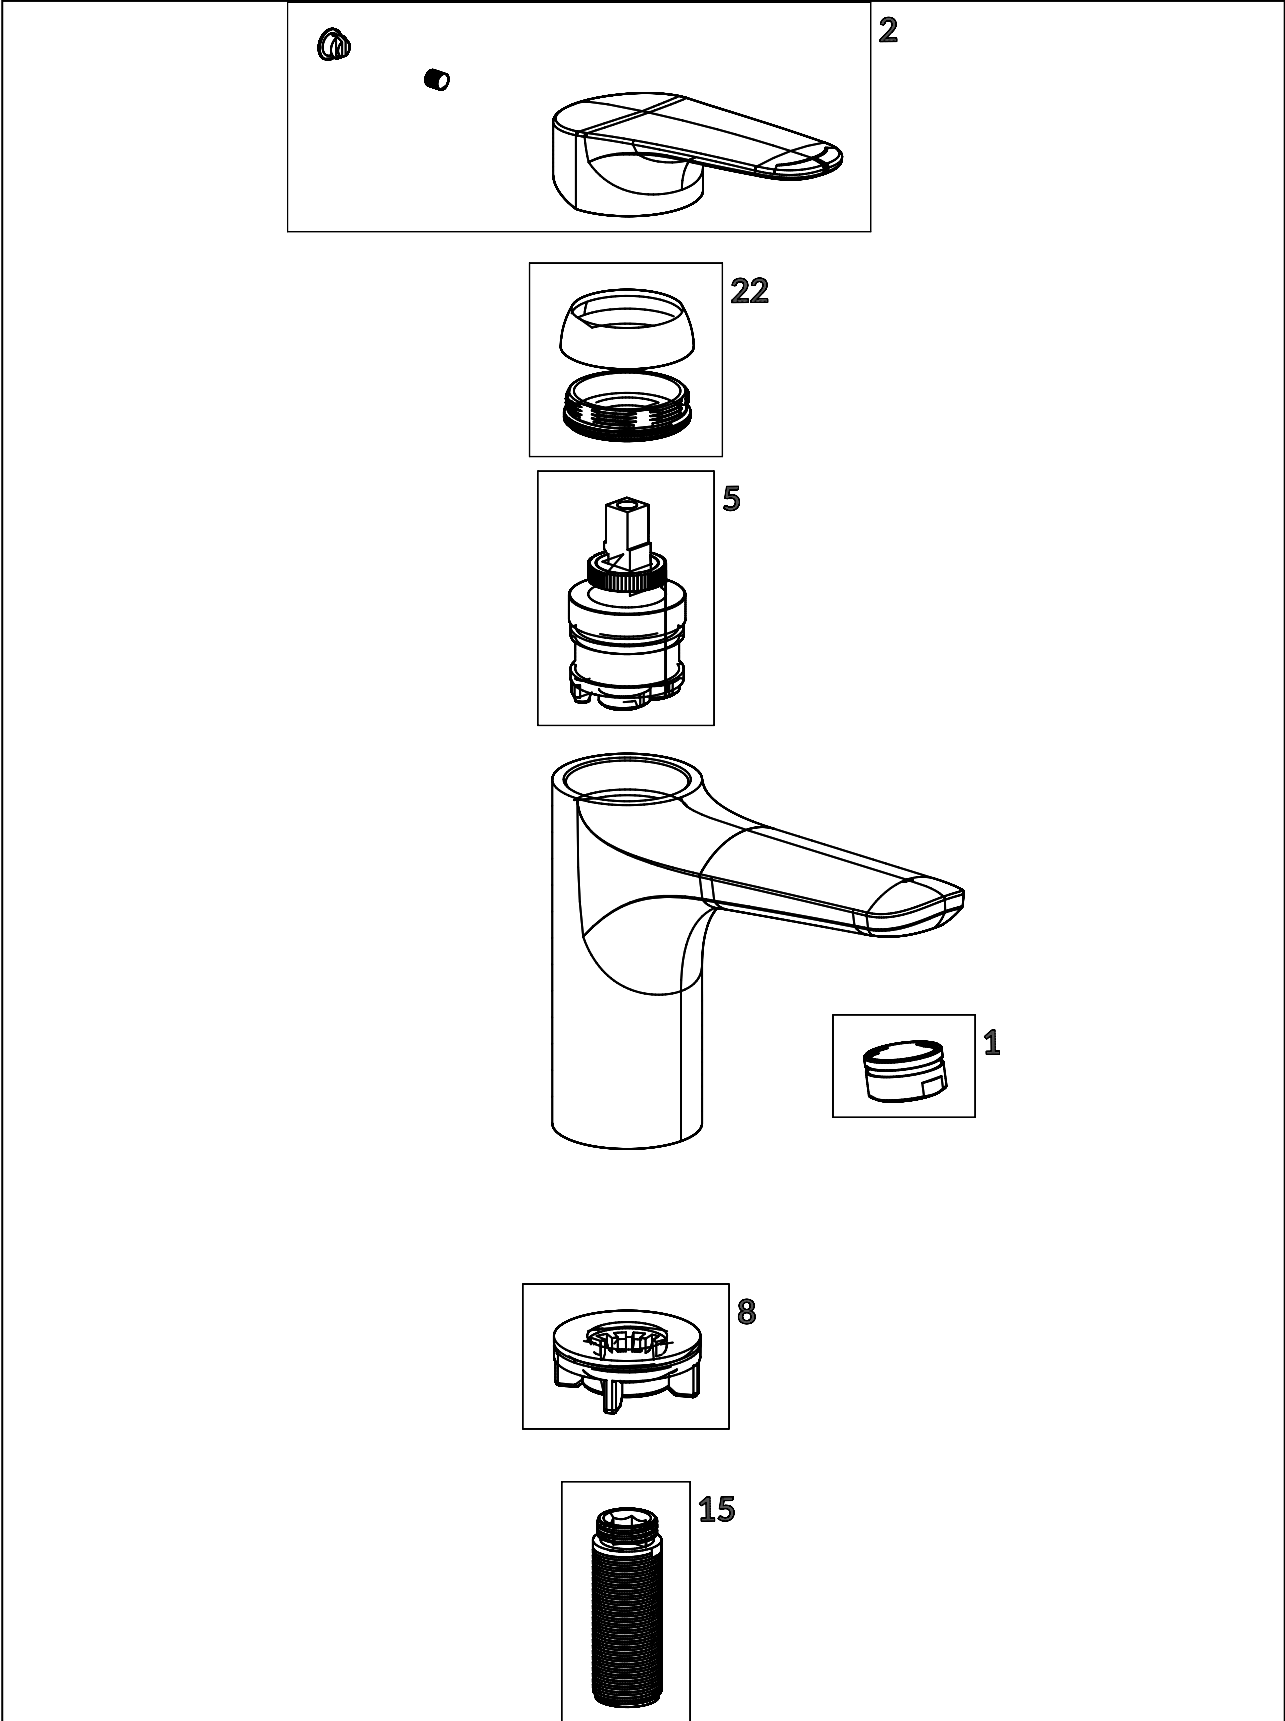

TAPS & FITTINGS O.NOVO START

PRODUCT INFORMATION

1 . POSITION

Article number	TVW10500111061
Article title	Villeroy & Boch O.novo Start Cold water tap, Chrome
Product designation	Cold water tap
Collection	O.novo Start
Assembly / Assembly type	Deck-mounted
Scope of delivery	1 x tap fitting , 1 x aerator key 1 x outlet fitting 1 x fastening 2 x connecting hoses 1 x installation instructions
Length in mm	155
Width in mm	45
Height in mm	144
Weight in kg	1,10
Material	Brass
Surface	glossy
Colour name	Chrome
EAN number	4051202951863
Air plus	An aerator enriches the water with air for a particularly soft, water-saving jet
Easy clean	Longer service life: optimum limescale removal by simply rubbing nozzles and aerators clean
Aqua smart	Sustainable, limited water flow: saving water without sacrificing on performance
Tap smartpressure	Constant water flow rate for washbasin mixers regardless of pressure fluctuations in the piping system
Length of spout in mm	117
Material	Brass
Volume	2,52
Angle jet regulator	10
Cartridge	Cartridge with ceramic discs
Swivel aerator	No
Thermostat	No
Cool Tap	No
Spray types	Comfort jet

Longer service life: optimum limescale removal by simply rubbing nozzles and aerators clean

Constant water flow rate for washbasin mixers regardless of pressure fluctuations in the piping system

FLOW CHART

EXPLOSION DRAWINGS

BILL OF MATERIALS

No.	Article No.	Description	Quantity
5	TVP00000111000	Cartridge	1
1	TVP00000509000	Aerator set	1
2	TVP10500402061	Handle set	1