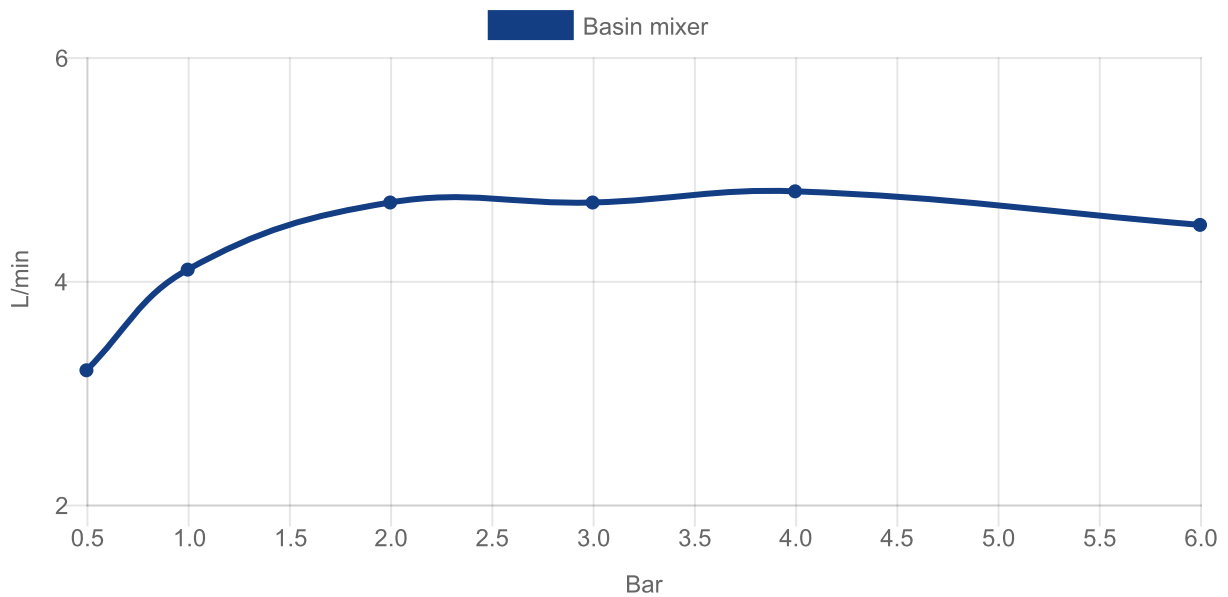

CHARACTERISTICS

An aerator enriches the water with air for a particularly soft, water-saving jet

Sustainable, limited water flow: saving water without sacrificing on performance

Longer service life: optimum limescale removal by simply rubbing nozzles and aerators clean

Constant water flow rate for washbasin mixers regardless of pressure fluctuations in the piping system

FLOW CHART