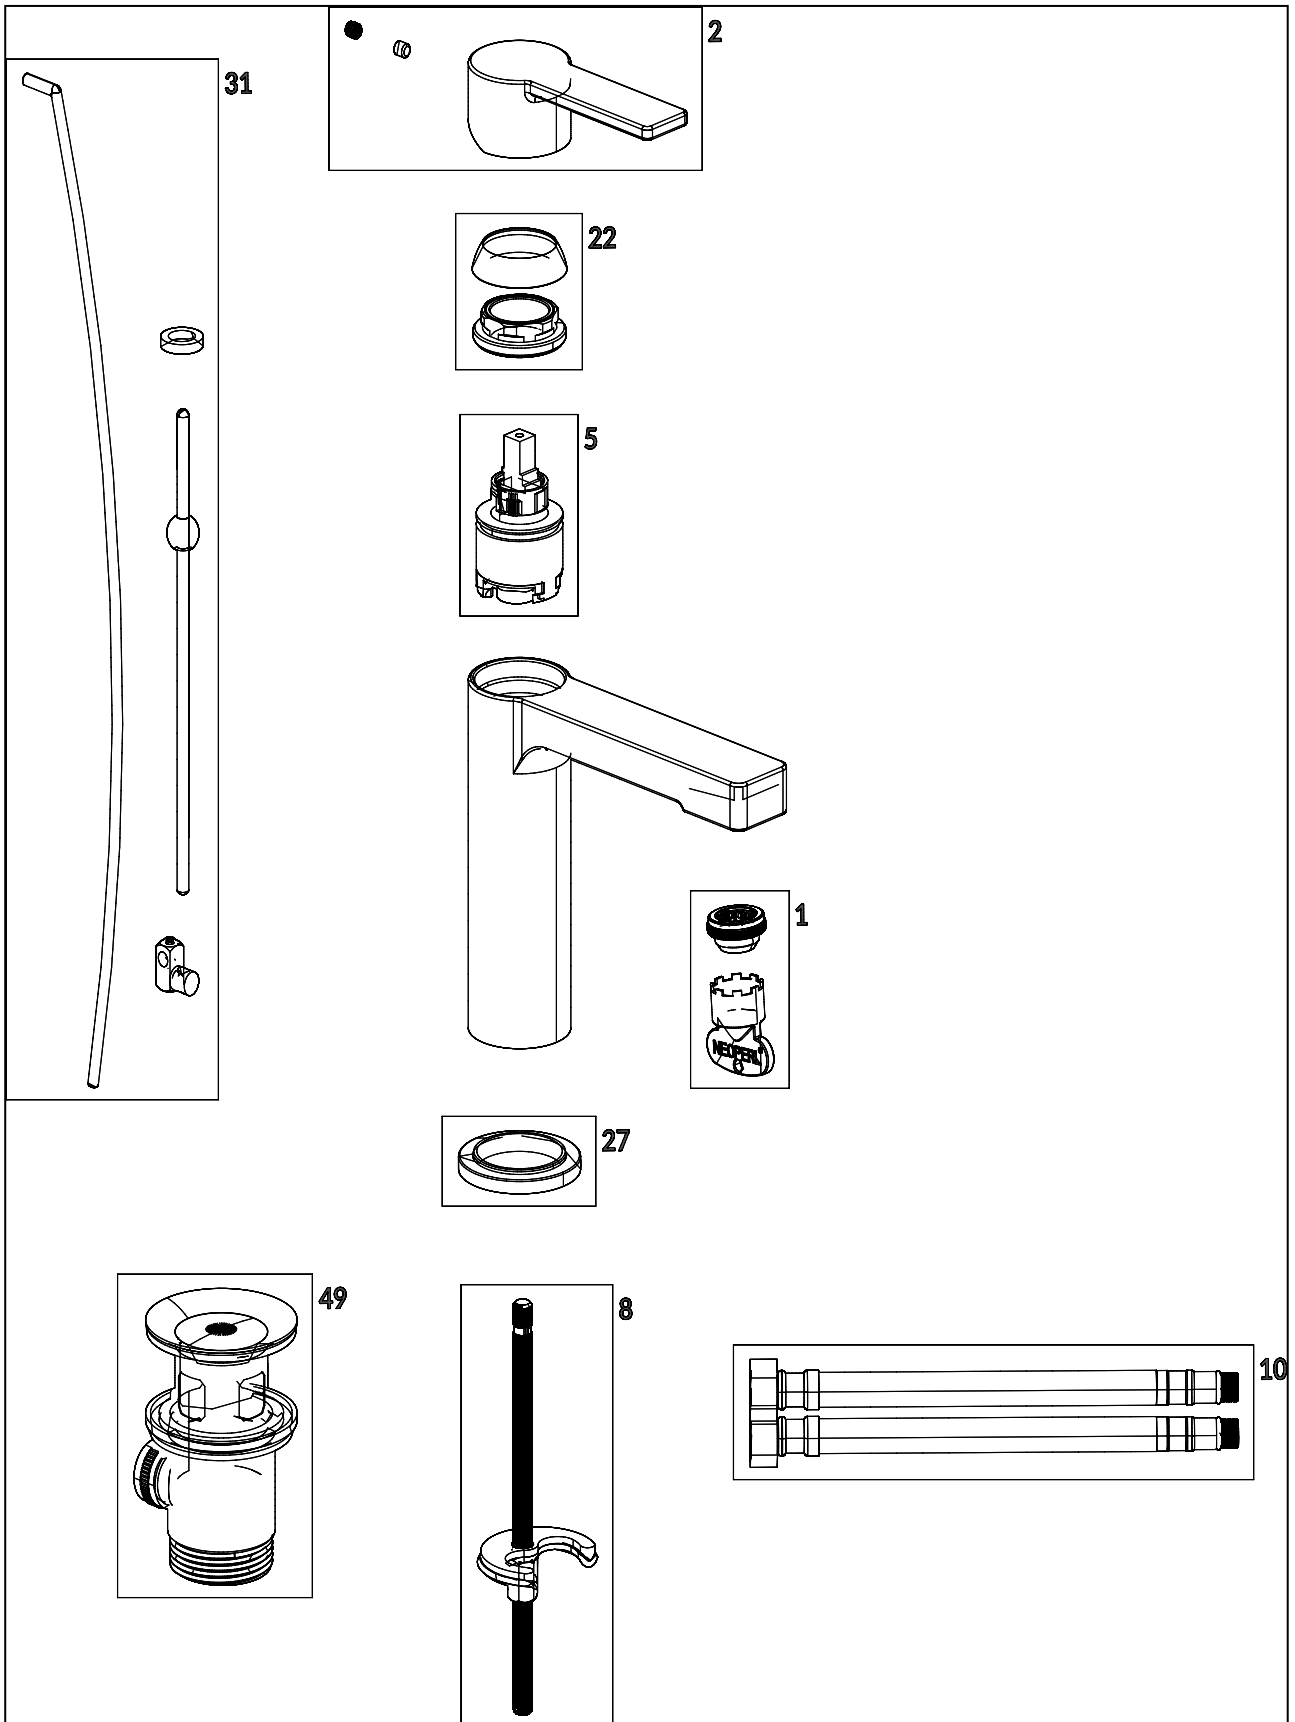

#### 1 . POSITION

<b>Article number</b>	<b>TVW10300400061</b>
Article title	Villeroy & Boch Architectura Single-lever basin mixer with push/pull rod lever and pop-up waste, Chrome
Product designation	Single-lever basin mixer
Collection	Architectura
Assembly / Assembly type	Deck-mounted
Scope of delivery	1 x tap fitting , 1 x aerator key 1 x outlet fitting 1 x fastening 2 x connecting hoses 1 x installation instructions
Length in mm	161
Width in mm	42
Height in mm	164
Weight in kg	1,50
Material	Brass
Surface	glossy
Colour name	Chrome
EAN number	4062373691359
Air plus	An aerator enriches the water with air for a particularly soft, water-saving jet
Easy clean	Longer service life: optimum limescale removal by simply rubbing nozzles and aerators clean
Aqua smart	Sustainable, limited water flow: saving water without sacrificing on performance
Tap smartpressure	Constant water flow rate for washbasin mixers regardless of pressure fluctuations in the piping system
Length of spout in mm	124
Material	Brass
Volume	6,552
Angle jet regulator	5
Cartridge	Cartridge with ceramic discs
Swivel aerator	No
Thermostat	No
Cool Tap	No
Spray types	Comfort jet

## FLOW CHART

EXPLOSION DRAWINGS

**BILL OF MATERIALS**

<b>No.</b>	<b>Article No.</b>	<b>Description</b>	<b>Quantity</b>
5	TVP00000105000	Cartridge	1
10	TVP00000702000	Connecting hoses	1
1	TVP00000513000	Aerator set	1
49	TVP00000201061	Waste system	1
8	TVP00000601000	Fastening set	1
2	TVP10400500061	Handle set	1