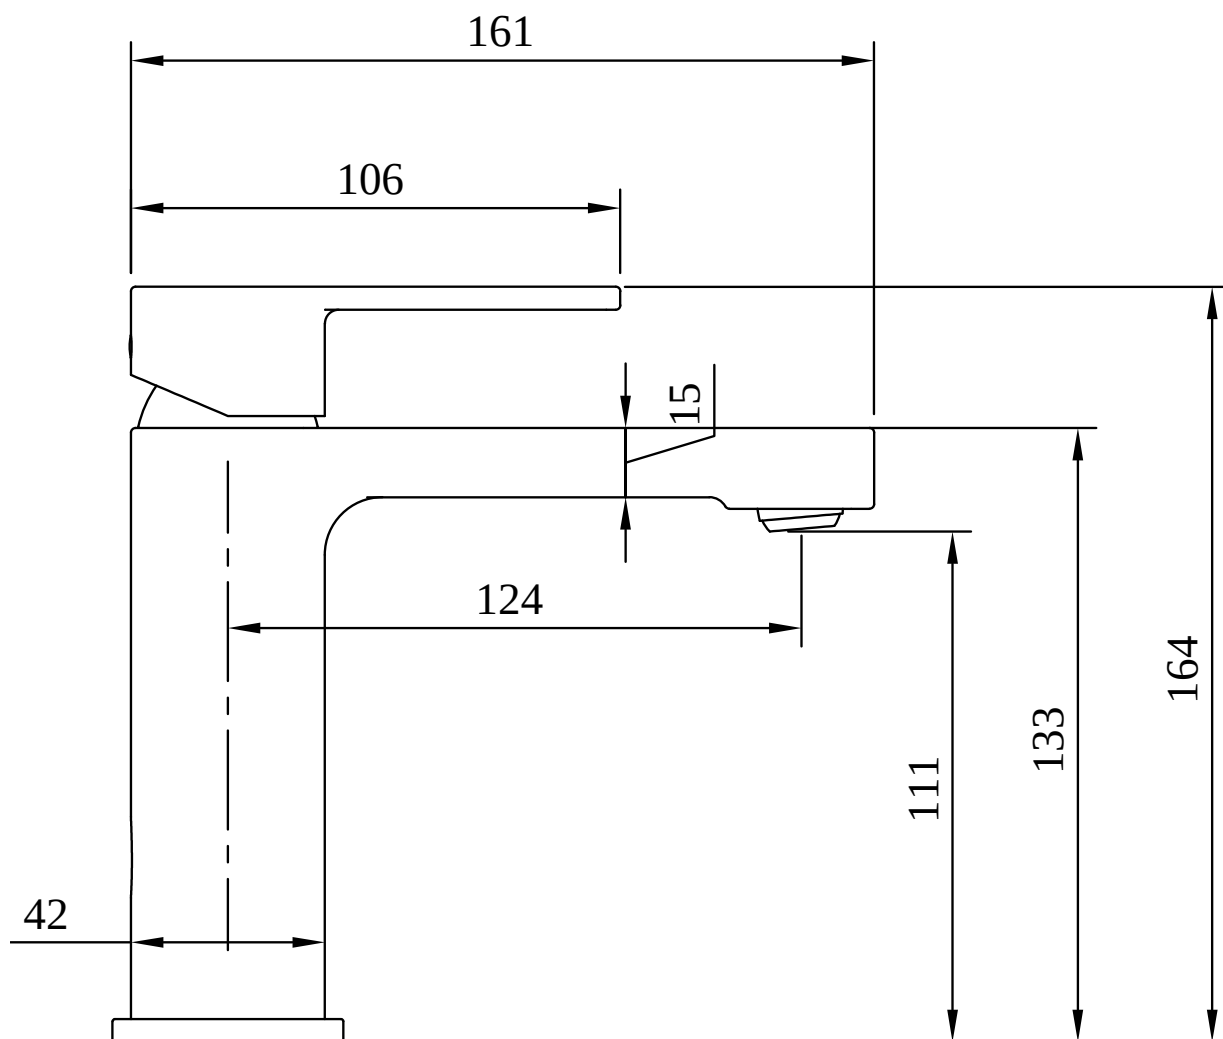

TVW10300400061