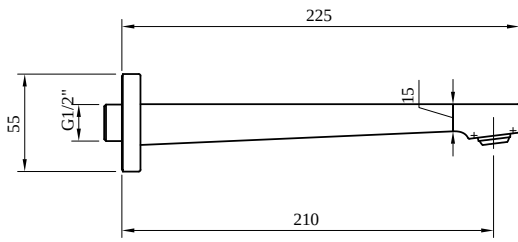

TECHNICAL DRAWINGS

TVT125002000K5