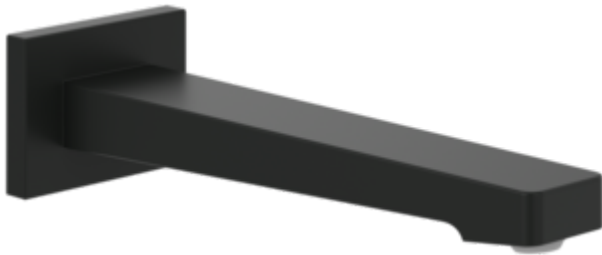

## TAPS & FITTINGS ARCHITECTURA SQUARE

#### 1. POSITION

<b>Article number</b>	<b>TVT125002000K5</b>
Article title	Villeroy & Boch Architectura Square Bath spout for wall-mounted, Matt Black
Product designation	Bath spout
Collection	Architectura Square
Assembly / Assembly type	wall-mounted
Scope of delivery	1 x tap fitting , 1 x aerator key 1 x fastening 1 x installation instructions
Length in mm	224
Width in mm	75
Height in mm	55
Weight in kg	0,82
Material	Brass
Surface	matt
Colour name	Matt Black
EAN number	4062373810002
Air plus	An aerator enriches the water with air for a particularly soft, water-saving jet
Easy clean	Longer service life: optimum limescale removal by simply rubbing nozzles and aerators clean
Tap smartpressure	Constant water flow rate for washbasin mixers regardless of pressure fluctuations in the piping system
Length of spout in mm	210
Material	Brass
Volume	1,2
Swivel aerator	No
Thermostat	No
Cool Tap	No
Spray types	Comfort jet