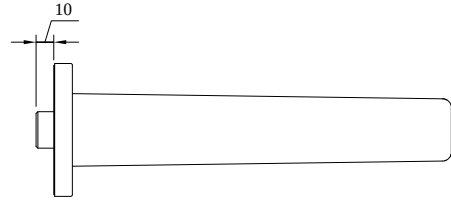

TECHNICAL DRAWINGS

TVT125002000K5