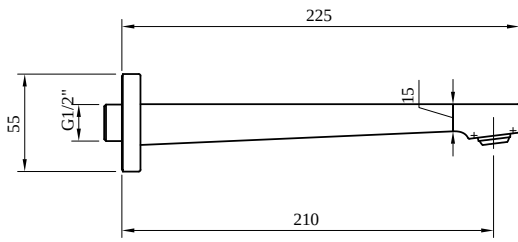

TECHNICAL DRAWINGS

TVT12500200064