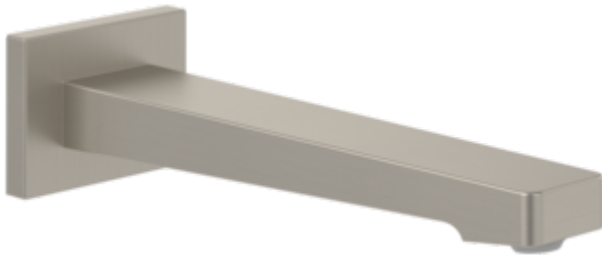

## TAPS & FITTINGS ARCHITECTURA SQUARE

#### 1. POSITION

<b>Article number</b>	<b>TVT12500200064</b>
Article title	Villeroy & Boch Architectura Square Bath spout for wall-mounted, Brushed Nickel Matt
Product designation	Bath spout
Collection	Architectura Square
Assembly / Assembly type	wall-mounted
Scope of delivery	1 x tap fitting , 1 x aerator key 1 x fastening 1 x installation instructions
Length in mm	224
Width in mm	75
Height in mm	55
Weight in kg	0,82
Material	Brass
Surface	matt
Colour name	Brushed Nickel Matt
EAN number	4062373810101
Air plus	An aerator enriches the water with air for a particularly soft, water- saving jet
Easy clean	Longer service life: optimum limescale removal by simply rubbing nozzles and aerators clean
Tap smartpressure	Constant water flow rate for washbasin mixers regardless of pressure fluctuations in the piping system
Length of spout in mm	210
Material	Brass
Volume	1,2
Swivel aerator	No
Thermostat	No
Cool Tap	No
Spray types	Comfort jet

COLOUR

COLOUR DESIGNATION

Brushed Nickel Matt

TECHNICAL DRAWINGS

TVT12500200064