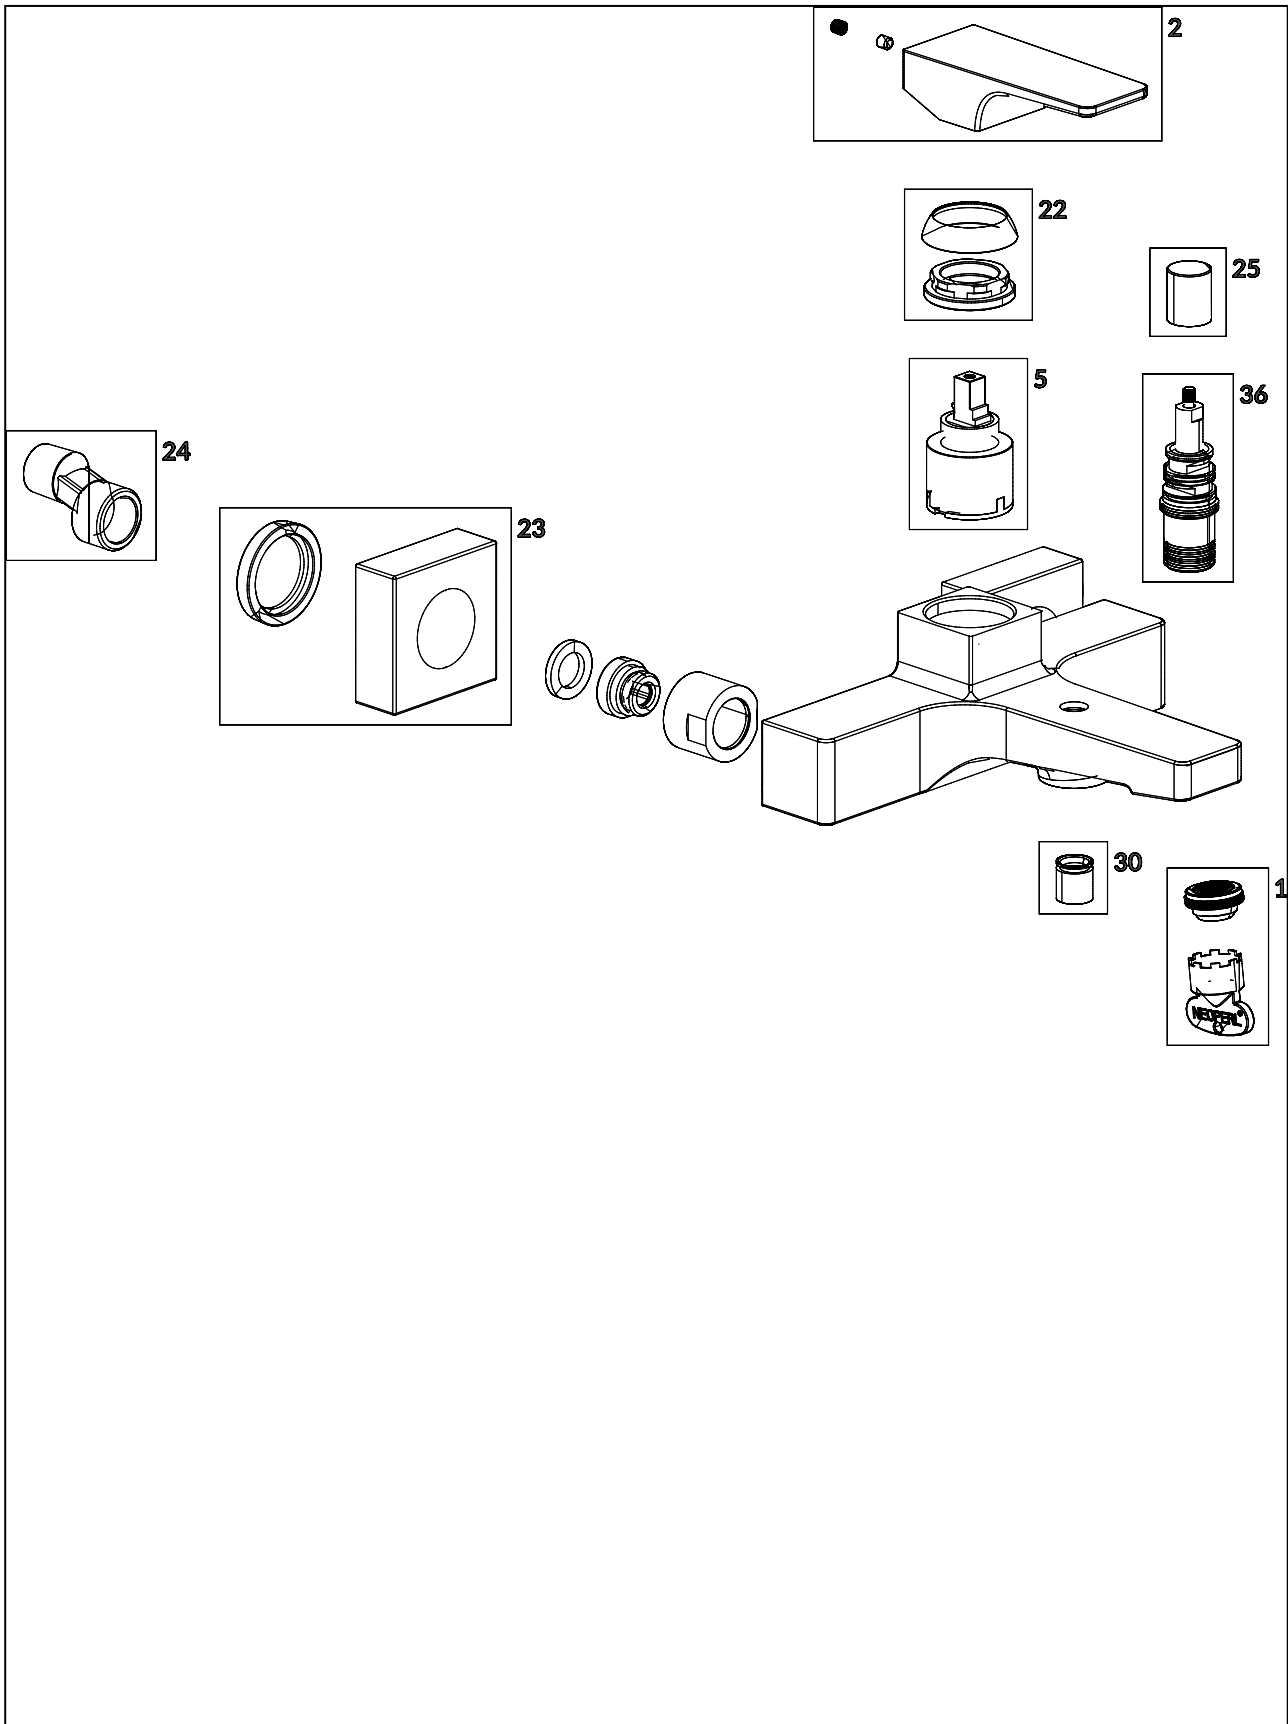

TAPS & FITTINGS ARCHITECTURA SQUARE

PRODUCT INFORMATION

1. POSITION

Article number	TVT125001000K5
Article title	Villeroy & Boch Architectura Square Single-lever bath & shower mixer, Matt Black
Product designation	Single-lever bath & shower mixer
Collection	Architectura Square
Assembly / Assembly type	wall-mounted
Scope of delivery	1 x tap fitting , 1 x fastening 2 x S-connections 1 x installation instructions 1 x S-connection
Length in mm	198
Width in mm	210
Height in mm	101
Weight in kg	2,13
Material	Brass
Surface	matt
Colour name	Matt Black
EAN number	4062373809976
Air plus	An aerator enriches the water with air for a particularly soft, water-saving jet
Easy clean	Longer service life: optimum limescale removal by simply rubbing nozzles and aerators clean
Tap smartpressure	Constant water flow rate for washbasin mixers regardless of pressure fluctuations in the piping system
Length of spout in mm	145
Spacing of connection spigots in mm	150
Material	Brass
Angle jet regulator	7
Cartridge	Cartridge with ceramic discs
Handle position	Centre
Diameter of faucet body	36
Swivel aerator	No
Thermostat	No
Cool Tap	No
Spray types	Comfort jet

COLOUR

COLOUR DESIGNATION

Matt Black

TECHNICAL DRAWINGS

TVT125001000K5

CHARACTERISTICS

An aerator enriches the water with air for a particularly soft, water-saving jet

Longer service life: optimum limescale removal by simply rubbing nozzles and aerators clean

Constant water flow rate for washbasin mixers regardless of pressure fluctuations in the piping system

EXPLOSION DRAWINGS

BILL OF MATERIALS

No.	Article No.	Description	Quantity
5	TVP00000102000	Cartridge	1
1	TVP00000508000	Aerator set	1
30	TVP00000905000	Check valve	1