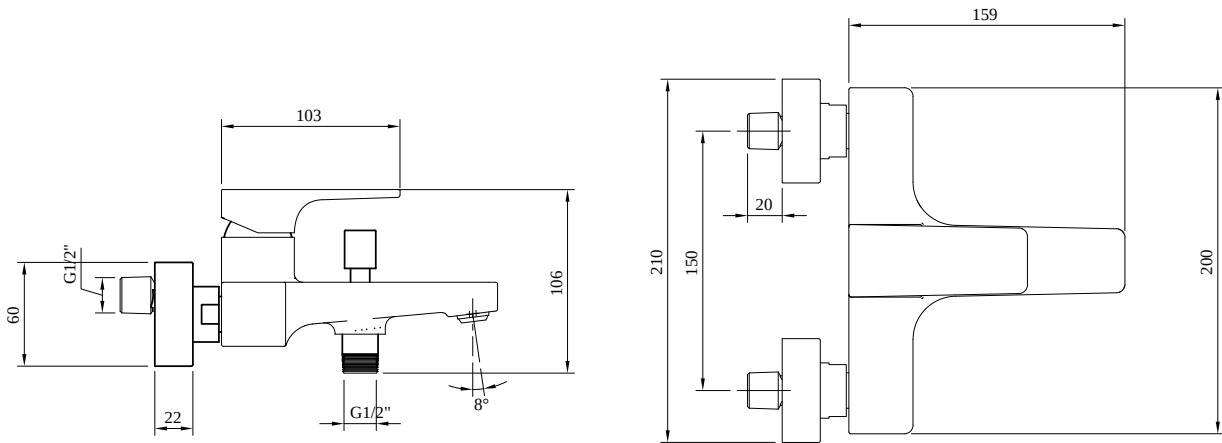

TAPS & FITTINGS ARCHITECTURA SQUARE

PRODUCT INFORMATION

1. POSITION

Article number	TVT125001000K5
Article title	Villeroy & Boch Architectura Square Single-lever bath & shower mixer, Matt Black
Product designation	Single-lever bath & shower mixer
Collection	Architectura Square
Assembly / Assembly type	wall-mounted
Scope of delivery	1 x tap fitting , 1 x fastening 2 x S-connections 1 x installation instructions 1 x S-connection
Length in mm	198
Width in mm	210
Height in mm	101
Weight in kg	2,13
Material	Brass
Surface	matt
Colour name	Matt Black
EAN number	4062373809976
Air plus	An aerator enriches the water with air for a particularly soft, water-saving jet
Easy clean	Longer service life: optimum limescale removal by simply rubbing nozzles and aerators clean
Tap smartpressure	Constant water flow rate for washbasin mixers regardless of pressure fluctuations in the piping system
Length of spout in mm	145
Spacing of connection spigots in mm	150
Material	Brass
Angle jet regulator	7
Cartridge	Cartridge with ceramic discs
Handle position	Centre
Diameter of faucet body	36
Swivel aerator	No
Thermostat	No
Cool Tap	No
Spray types	Comfort jet

COLOUR

COLOUR DESIGNATION

Matt Black

TECHNICAL DRAWINGS

TVT125001000K5

CHARACTERISTICS

An aerator enriches the water with air for a particularly soft, water-saving jet

Longer service life: optimum limescale removal by simply rubbing nozzles and aerators clean

Constant water flow rate for washbasin mixers regardless of pressure fluctuations in the piping system

EXPLOSION DRAWINGS

BILL OF MATERIALS

No.	Article No.	Description	Quantity
5	TVP00000102000	Cartridge	1
1	TVP00000508000	Aerator set	1
30	TVP00000905000	Check valve	1