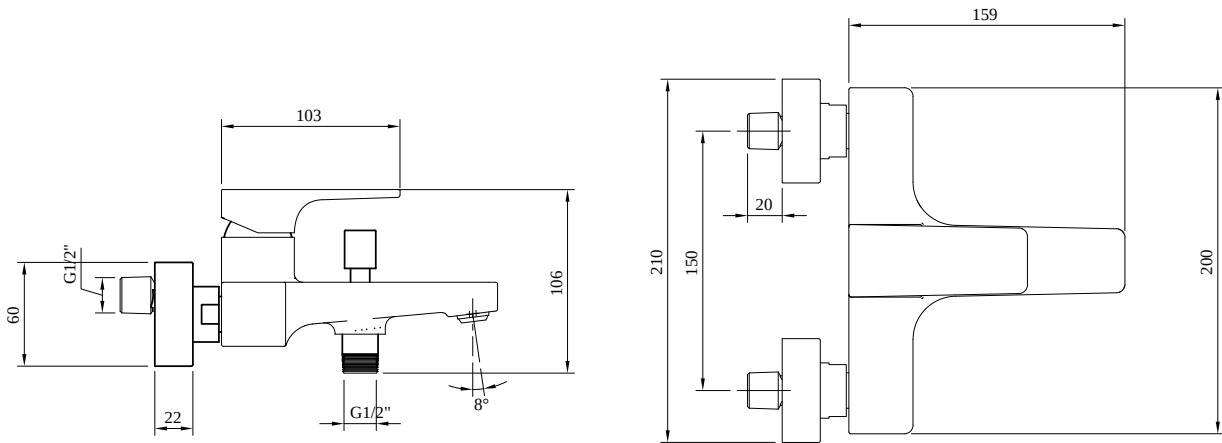

TAPS & FITTINGS ARCHITECTURA SQUARE

PRODUCT INFORMATION

1 . POSITION

Article number	TVT12500100061
Article title	Villeroy & Boch Architectura Square Single-lever bath & shower mixer, Chrome
Product designation	Single-lever bath & shower mixer
Collection	Architectura Square
Assembly / Assembly type	wall-mounted
Scope of delivery	1 x tap fitting , 1 x fastening 2 x S-connections 1 x installation instructions 1 x S-connection
Length in mm	198
Width in mm	210
Height in mm	101
Weight in kg	2,13
Material	Brass
Surface	glossy
Colour name	Chrome
EAN number	4062373755686
Air plus	An aerator enriches the water with air for a particularly soft, water-saving jet
Easy clean	Longer service life: optimum limescale removal by simply rubbing nozzles and aerators clean
Tap smartpressure	Constant water flow rate for washbasin mixers regardless of pressure fluctuations in the piping system
Length of spout in mm	145
Spacing of connection spigots in mm	150
Material	Brass
Angle jet regulator	7
Cartridge	Cartridge with ceramic discs
Handle position	Centre
Diameter of faucet body	36
Swivel aerator	No
Thermostat	No
Cool Tap	No
Spray types	Comfort jet

COLOUR

COLOUR DESIGNATION

Chrome

TECHNICAL DRAWINGS

TVT12500100061

CHARACTERISTICS

An aerator enriches the water with air for a particularly soft, water-saving jet

Longer service life: optimum limescale removal by simply rubbing nozzles and aerators clean

Constant water flow rate for washbasin mixers regardless of pressure fluctuations in the piping system

EXPLOSION DRAWINGS

BILL OF MATERIALS

No.	Article No.	Description	Quantity
5	TVP00000102000	Cartridge	1
1	TVP00000508000	Aerator set	1
30	TVP00000905000	Check valve	1
2	TVP12500100061	Handle set	1