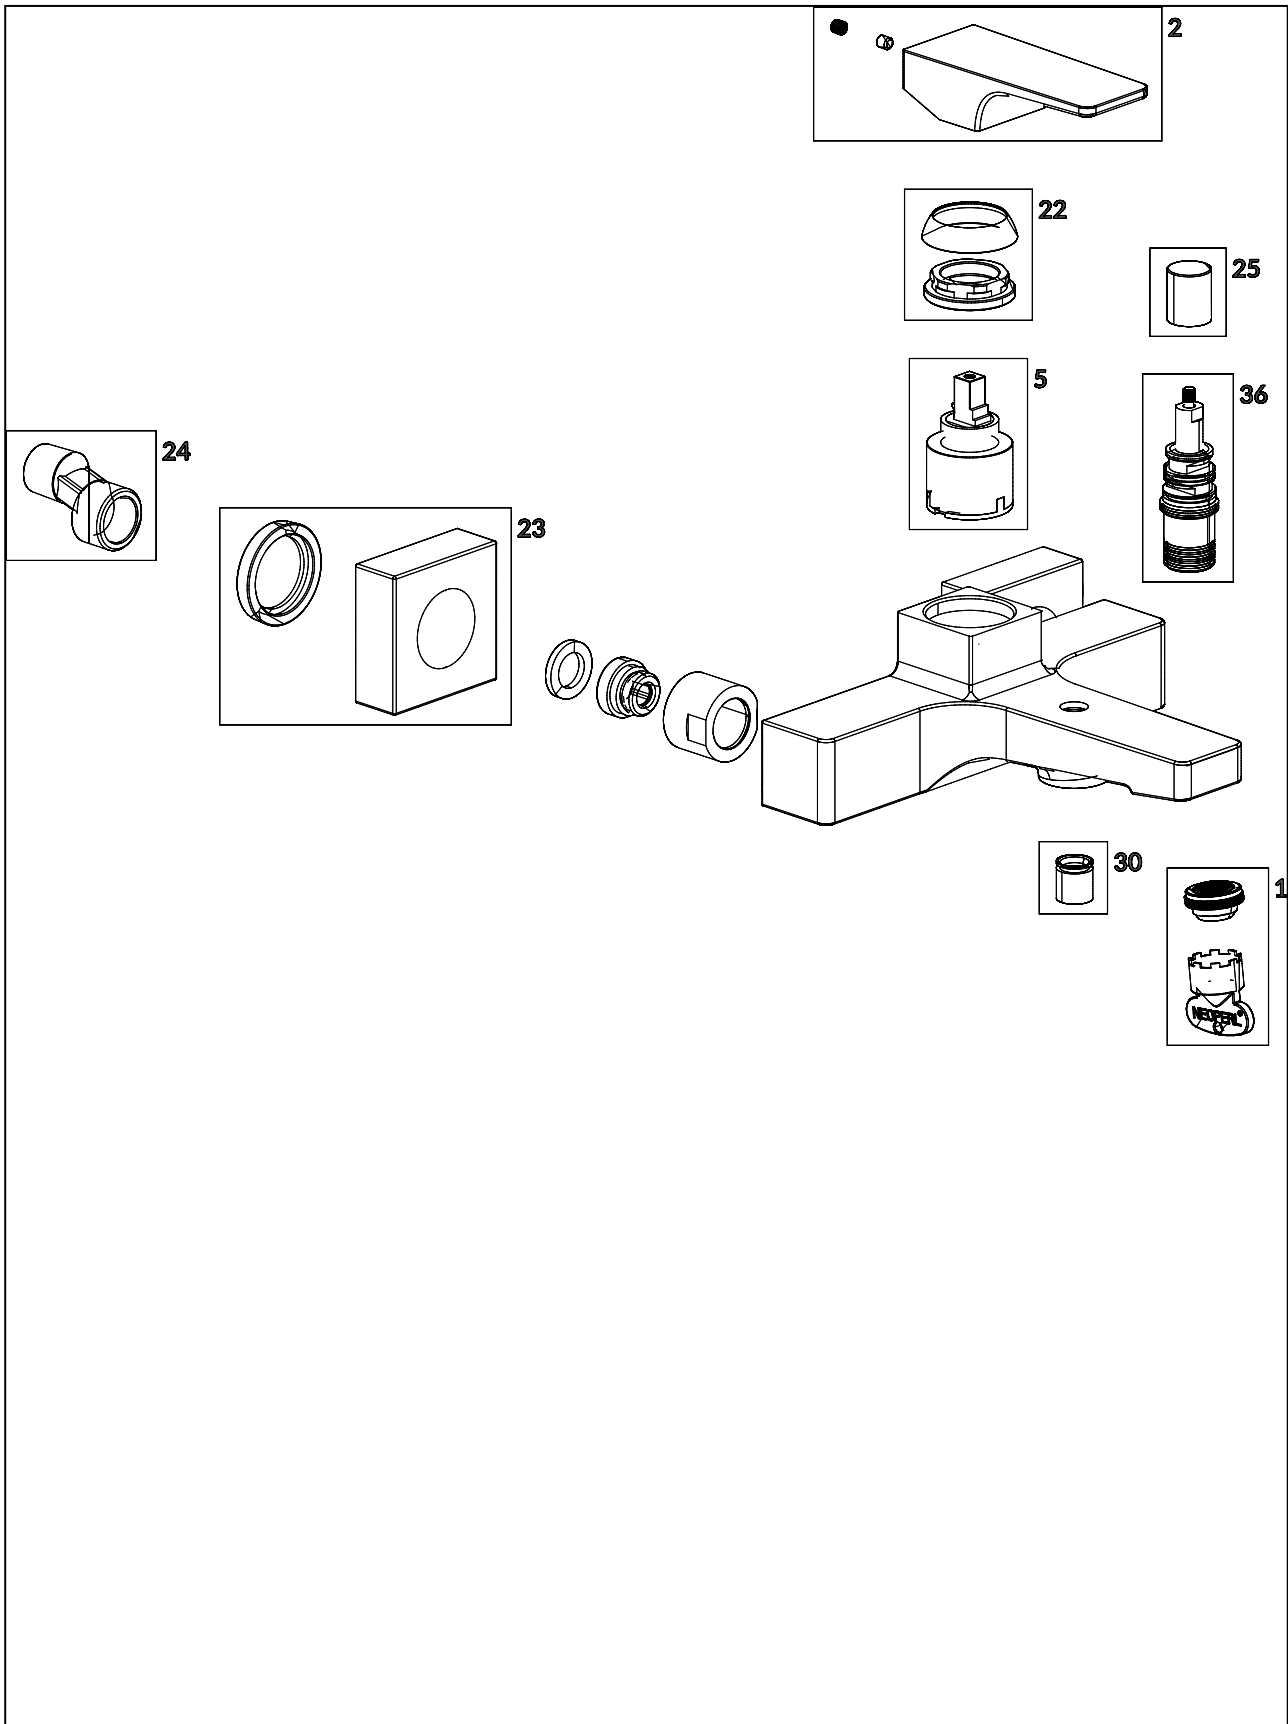

TAPS & FITTINGS ARCHITECTURA SQUARE

PRODUCT INFORMATION

1 . POSITION

Article number	TVT12500100061
Article title	Villeroy & Boch Architectura Square Single-lever bath & shower mixer, Chrome
Product designation	Single-lever bath & shower mixer
Collection	Architectura Square
Assembly / Assembly type	wall-mounted
Scope of delivery	1 x tap fitting , 1 x fastening 2 x S-connections 1 x installation instructions 1 x S-connection
Length in mm	198
Width in mm	210
Height in mm	101
Weight in kg	2,13
Material	Brass
Surface	glossy
Colour name	Chrome
EAN number	4062373755686
Air plus	An aerator enriches the water with air for a particularly soft, water-saving jet
Easy clean	Longer service life: optimum limescale removal by simply rubbing nozzles and aerators clean
Tap smartpressure	Constant water flow rate for washbasin mixers regardless of pressure fluctuations in the piping system
Length of spout in mm	145
Spacing of connection spigots in mm	150
Material	Brass
Angle jet regulator	7
Cartridge	Cartridge with ceramic discs
Handle position	Centre
Diameter of faucet body	36
Swivel aerator	No
Thermostat	No
Cool Tap	No
Spray types	Comfort jet

COLOUR

COLOUR DESIGNATION

Chrome

TECHNICAL DRAWINGS

TVT12500100061

CHARACTERISTICS

An aerator enriches the water with air for a particularly soft, water-saving jet

Longer service life: optimum limescale removal by simply rubbing nozzles and aerators clean

Constant water flow rate for washbasin mixers regardless of pressure fluctuations in the piping system

EXPLOSION DRAWINGS

BILL OF MATERIALS

No.	Article No.	Description	Quantity
5	TVP00000102000	Cartridge	1
1	TVP00000508000	Aerator set	1
30	TVP00000905000	Check valve	1
2	TVP12500100061	Handle set	1