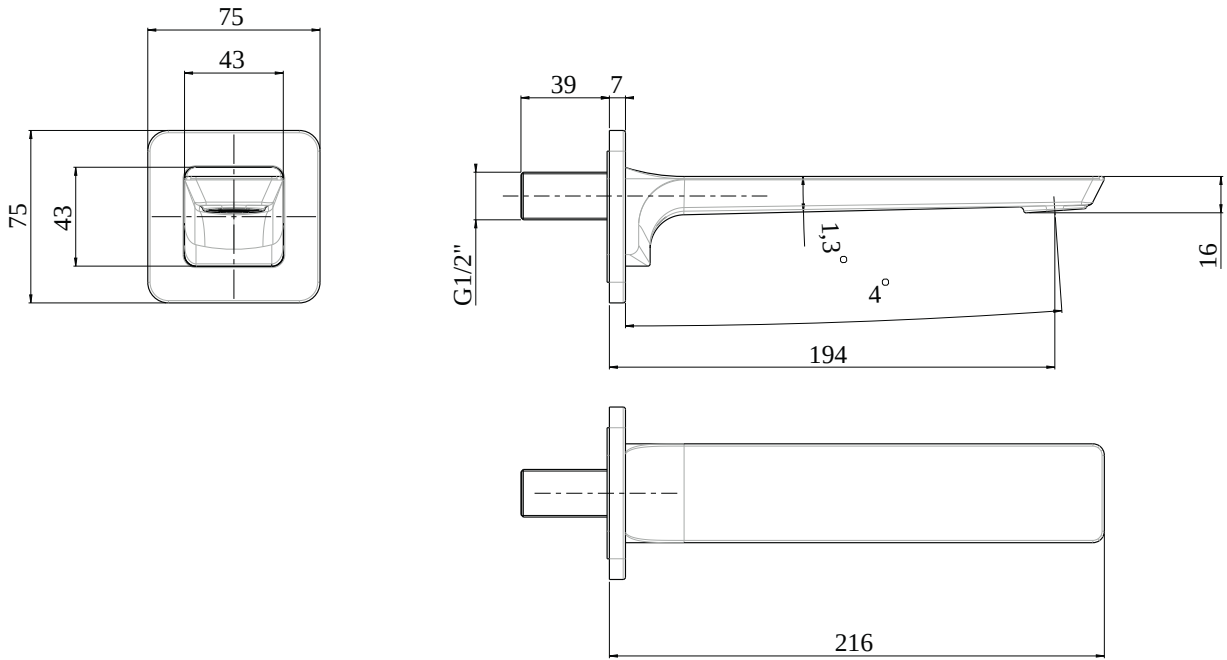

TAPS & FITTINGS SUBWAY 3.0

PRODUCT INFORMATION

1. POSITION

Article number	TVT11200100061
Article title	Villeroy & Boch Subway 3.0 Bath spout for wall-mounted, Chrome
Product designation	Bath spout
Collection	Subway 3.0
Assembly / Assembly type	wall-mounted
Scope of delivery	1 x tap fitting , 1 x aerator key 1 x fastening 1 x installation instructions
Length in mm	216
Width in mm	75
Height in mm	75
Weight in kg	0,90
Material	Brass
Surface	glossy
Colour name	Chrome
EAN number	4062373800515
Air plus	An aerator enriches the water with air for a particularly soft, water-saving jet
Easy clean	Longer service life: optimum limescale removal by simply rubbing nozzles and aerators clean
Tap smartpressure	Constant water flow rate for washbasin mixers regardless of pressure fluctuations in the piping system
Length of spout in mm	194
Material	Brass
Volume	1,625
Angle jet regulator	4
Swivel aerator	Yes
Thermostat	No
Cool Tap	No
Spray types	Comfort jet

COLOUR

COLOUR DESIGNATION

Chrome

TECHNICAL DRAWINGS

TVT11200100061

CHARACTERISTICS

An aerator enriches the water with air for a particularly soft, water-saving jet

Longer service life: optimum limescale removal by simply rubbing nozzles and aerators clean

Constant water flow rate for washbasin mixers regardless of pressure fluctuations in the piping system

FLOW CHART

EXPLOSION DRAWINGS

BILL OF MATERIALS

No.	Article No.	Description	Quantity
1	TVP00007200000	Aerator set	1
8	TVP11201100000	Fastening set	1
27	TVP11201600061	Base ring	1