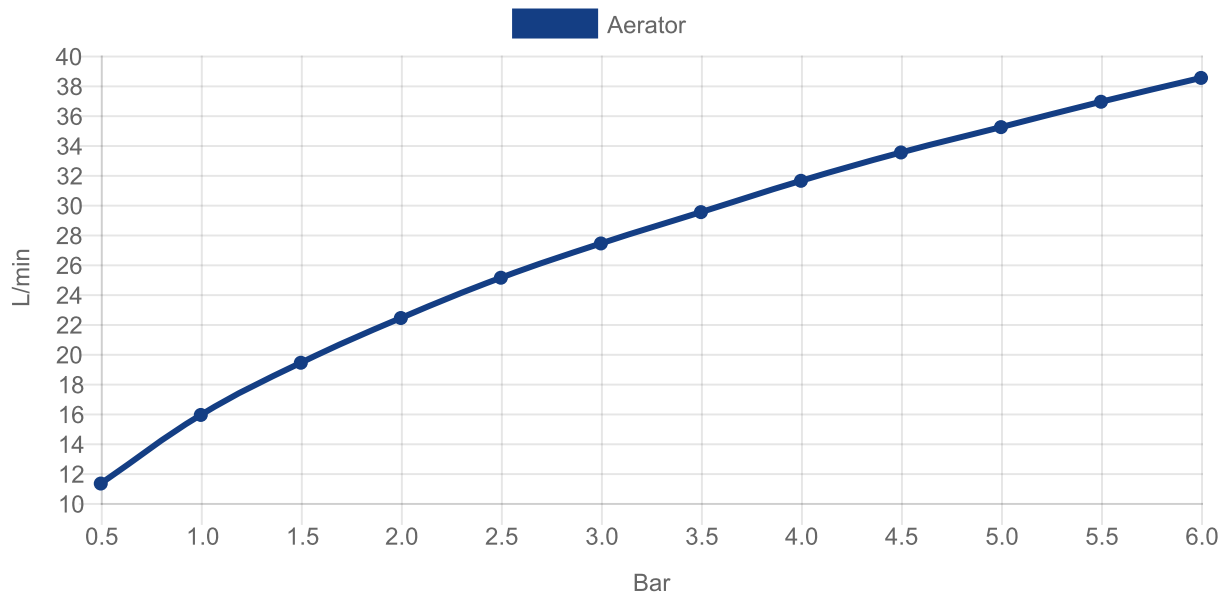

TAPS & FITTINGS SUBWAY 3.0

PRODUCT INFORMATION

1. POSITION

Article number	TVT11200100061
Article title	Villeroy & Boch Subway 3.0 Bath spout for wall-mounted, Chrome
Product designation	Bath spout
Collection	Subway 3.0
Assembly / Assembly type	wall-mounted
Scope of delivery	1 x tap fitting , 1 x aerator key 1 x fastening 1 x installation instructions
Length in mm	216
Width in mm	75
Height in mm	75
Weight in kg	0,90
Material	Brass
Surface	glossy
Colour name	Chrome
EAN number	4062373800515
Air plus	An aerator enriches the water with air for a particularly soft, water-saving jet
Easy clean	Longer service life: optimum limescale removal by simply rubbing nozzles and aerators clean
Tap smartpressure	Constant water flow rate for washbasin mixers regardless of pressure fluctuations in the piping system
Length of spout in mm	194
Material	Brass
Volume	1,625
Angle jet regulator	4
Swivel aerator	Yes
Thermostat	No
Cool Tap	No
Spray types	Comfort jet

COLOUR

COLOUR DESIGNATION

Chrome

TECHNICAL DRAWINGS

TVT11200100061

CHARACTERISTICS

An aerator enriches the water with air for a particularly soft, water-saving jet

Longer service life: optimum limescale removal by simply rubbing nozzles and aerators clean

Constant water flow rate for washbasin mixers regardless of pressure fluctuations in the piping system

FLOW CHART

EXPLOSION DRAWINGS

BILL OF MATERIALS

No.	Article No.	Description	Quantity
1	TVP00007200000	Aerator set	1
8	TVP11201100000	Fastening set	1
27	TVP11201600061	Base ring	1