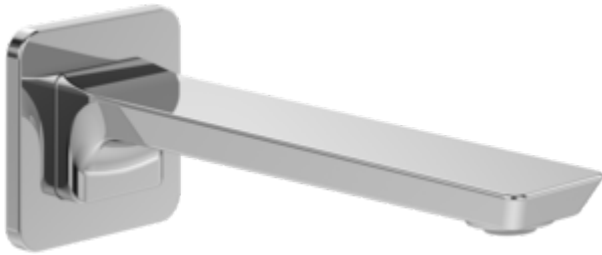

TAPS & FITTINGS SUBWAY 3.0

PRODUCT INFORMATION

1. POSITION

Article number	TVT11200100061
Article title	Villeroy & Boch Subway 3.0 Bath spout for wall-mounted, Chrome
Product designation	Bath spout
Collection	Subway 3.0
Assembly / Assembly type	wall-mounted
Scope of delivery	1 x tap fitting , 1 x aerator key 1 x fastening 1 x installation instructions
Length in mm	216
Width in mm	75
Height in mm	75
Weight in kg	0,90
Material	Brass
Surface	glossy
Colour name	Chrome
EAN number	4062373800515
Air plus	An aerator enriches the water with air for a particularly soft, water-saving jet
Easy clean	Longer service life: optimum limescale removal by simply rubbing nozzles and aerators clean
Tap smartpressure	Constant water flow rate for washbasin mixers regardless of pressure fluctuations in the piping system
Length of spout in mm	194
Material	Brass
Volume	1,625
Angle jet regulator	4
Swivel aerator	Yes
Thermostat	No
Cool Tap	No
Spray types	Comfort jet

COLOUR

COLOUR DESIGNATION

Chrome

TECHNICAL DRAWINGS

TVT11200100061

CHARACTERISTICS

An aerator enriches the water with air for a particularly soft, water-saving jet

Longer service life: optimum limescale removal by simply rubbing nozzles and aerators clean

Constant water flow rate for washbasin mixers regardless of pressure fluctuations in the piping system

FLOW CHART

EXPLOSION DRAWINGS

BILL OF MATERIALS

No.	Article No.	Description	Quantity
1	TVP00007200000	Aerator set	1
8	TVP11201100000	Fastening set	1
27	TVP11201600061	Base ring	1