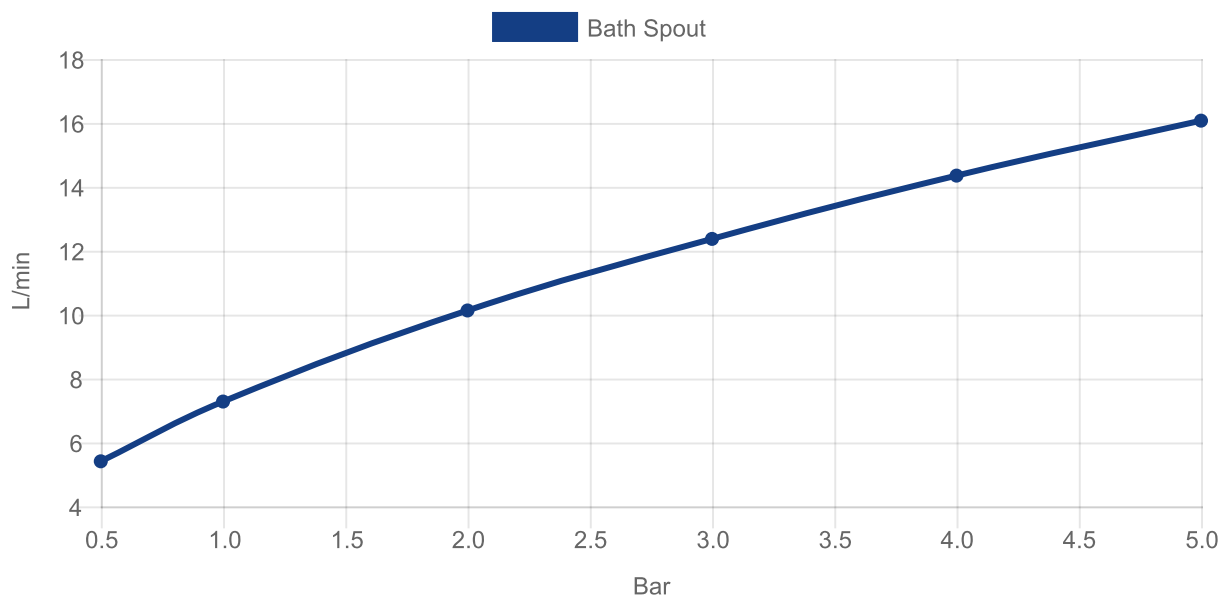

TAPS & FITTINGS LOOP & FRIENDS

PRODUCT INFORMATION

1. POSITION

Article number	TVT106505153K5
Article title	Villeroy & Boch Loop & Friends Bath spout for wall-mounted, Matt Black
Product designation	Bath spout
Collection	Loop & Friends
Assembly / Assembly type	wall-mounted
Scope of delivery	1 x tap fitting , 1 x aerator key 1 x fastening 1 x installation instructions
Length in mm	225
Width in mm	60
Height in mm	60
Weight in kg	1,10
Material	Brass
Surface	matt
Colour name	Matt Black
EAN number	4062373783245
Air plus	An aerator enriches the water with air for a particularly soft, water-saving jet
Tap smartpressure	Constant water flow rate for washbasin mixers regardless of pressure fluctuations in the piping system
Length of spout in mm	207
Material	Brass
Volume	5,04
Angle jet regulator	10
Diameter of faucet body	30
Swivel aerator	No
Water regulation	Water temperature is regulated 45° to each side
Thermostat	No
Cool Tap	No
Spray types	Comfort jet

COLOUR

COLOUR DESIGNATION

Matt Black

TECHNICAL DRAWINGS

TVT106505153K5

CHARACTERISTICS

An aerator enriches the water with air for a particularly soft, water-saving jet

Constant water flow rate for washbasin mixers regardless of pressure fluctuations in the piping system

FLOW CHART

EXPLOSION DRAWINGS

BILL OF MATERIALS

No.	Article No.	Description	Quantity
1	TVP00003800000	Aerator set	1