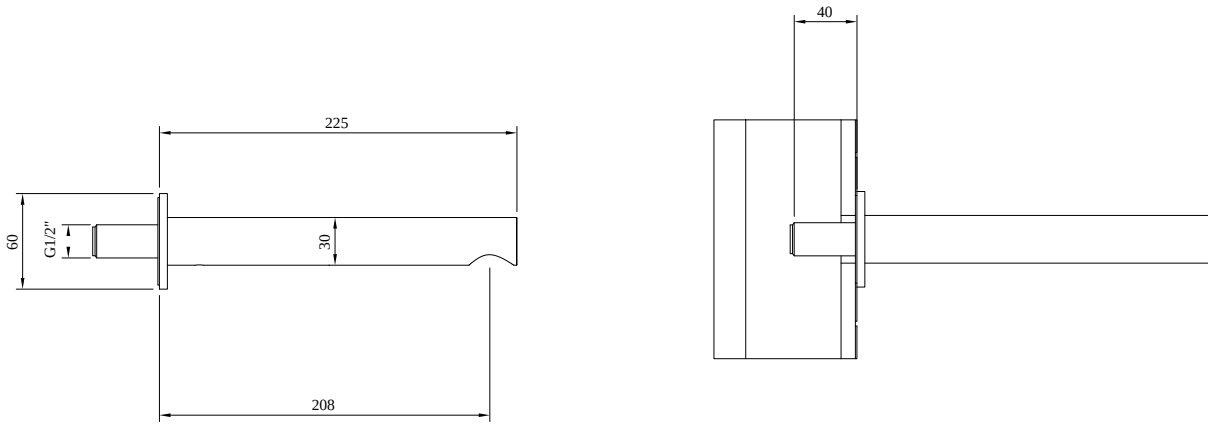

TAPS & FITTINGS LOOP & FRIENDS

PRODUCT INFORMATION

1. POSITION

Article number	TVT106505153K5
Article title	Villeroy & Boch Loop & Friends Bath spout for wall-mounted, Matt Black
Product designation	Bath spout
Collection	Loop & Friends
Assembly / Assembly type	wall-mounted
Scope of delivery	1 x tap fitting , 1 x aerator key 1 x fastening 1 x installation instructions
Length in mm	225
Width in mm	60
Height in mm	60
Weight in kg	1,10
Material	Brass
Surface	matt
Colour name	Matt Black
EAN number	4062373783245
Air plus	An aerator enriches the water with air for a particularly soft, water-saving jet
Tap smartpressure	Constant water flow rate for washbasin mixers regardless of pressure fluctuations in the piping system
Length of spout in mm	207
Material	Brass
Volume	5,04
Angle jet regulator	10
Diameter of faucet body	30
Swivel aerator	No
Water regulation	Water temperature is regulated 45° to each side
Thermostat	No
Cool Tap	No
Spray types	Comfort jet

COLOUR

COLOUR DESIGNATION

Matt Black

TECHNICAL DRAWINGS

TVT106505153K5

CHARACTERISTICS

An aerator enriches the water with air for a particularly soft, water-saving jet

Constant water flow rate for washbasin mixers regardless of pressure fluctuations in the piping system

FLOW CHART

EXPLOSION DRAWINGS

BILL OF MATERIALS

No.	Article No.	Description	Quantity
1	TVP00003800000	Aerator set	1